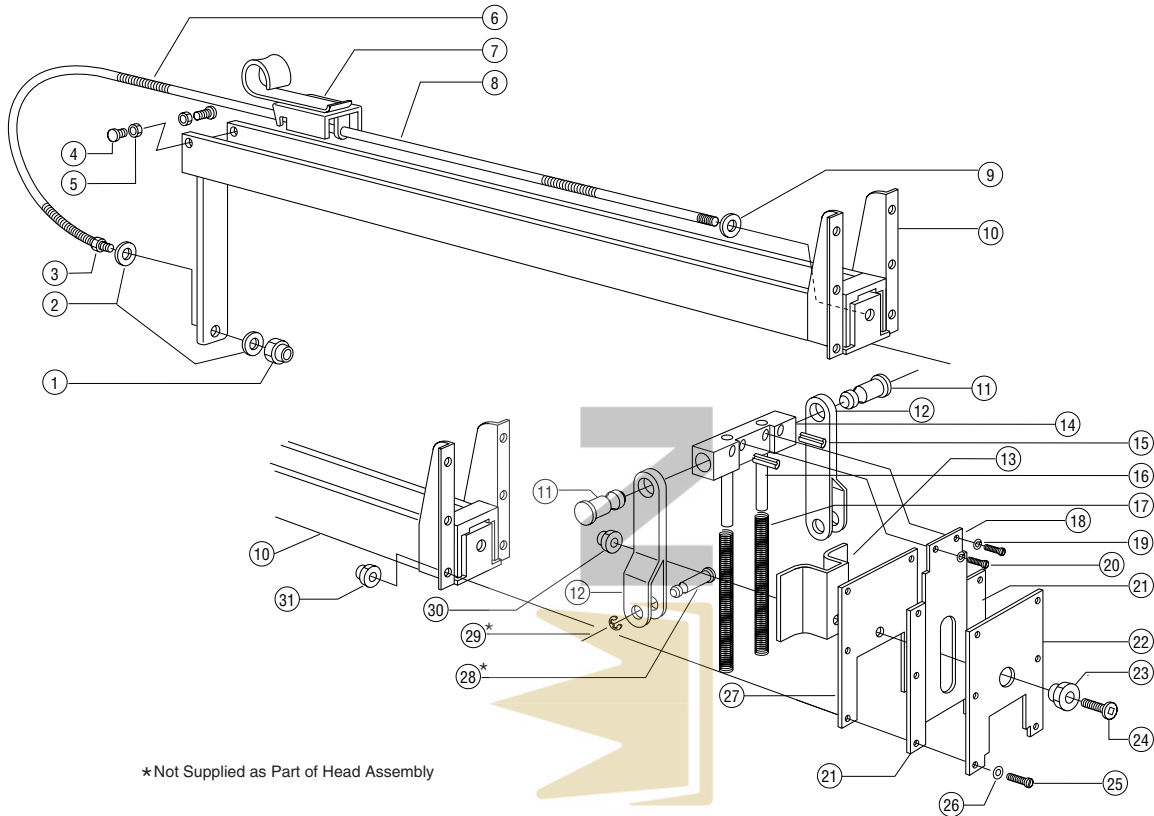

*Not Supplied as Part of Head Assembly

Staple Head Breakdown

Panne de la tête de l'agrafeuse

Lista de Grapas de Cabeza

Item No.	Product Code No.	Description
1	33944005	L/Nut Nyl Ins 6MM
2	33921009	Washer/AF 6MM
3	33940017	Nut Reg Hex 6MM
4	35217408	Screw/SOC 4MM x 70MM
5	33944003	L/Nut Nyl Ins 4MM
6	35212130	Spring/Pusher Comp
7	35212126	Assy/Pusher
8	35212129	Rod/Pusher SPL Guide
9	35212131	Washer/Spring
10	35213410	Mag Weldment w/o Plate
11	35211252	Pin/Bottomer Head
12	35211241	Link/Drive
13	35211244	Retainer/Spring Blade
14	35211251	Drive Block Assy.
15	33351353	Pin/Slot SPG 3/16 x 5/8
16	33930345	Pin/SPG 5MM x 50
17	35211230	Spring/Head Return

Item No.	Product Code No.	Description	Quantity
18	35211239	Blade/Drive 1-3/8 A	1
18	35211246	Blade/Drive 1-1/4 C	1
19	33231207	L/Wash Med SPG 194 332	2
20	33121403	Screw/SOC 10-24 x 5/8	2
21	35211140	Guide/Blade 1-3/8 A	2
21	35211142	Guide/Blade 1-1/4 C	2
22	35211139	Plate/Front	1
23	35211245	Spacer/Blade 1-3/8 A	1
23	35211248	Spacer/Blade 1-1/4 C	1
24	33913137	Screw/FHD 5MM x 16	1
25	33912027	Screw/SOC 5MM x 16	6
26	33231207	L/Wash Med SPG 194 337	6
27	35211141	Plate/Rear	1
28	35211229	Pivot/Retainer	2
29	33950009	Ring E/Ext 6MM	2
30	33944004	L/Nut Nyl Ins 5MM	1
31	33944004	L/Nut Nyl Ins 5MM	2

Item No.	Product Code No.	Description	Quantity
18	35211239	Blade/Drive 1-3/8 A	1
18	35211246	Blade/Drive 1-1/4 C	1
19	33231207	L/Wash Med SPG 194 332	2
20	33121403	Screw/SOC 10-24 x 5/8	2
21	35211140	Guide/Blade 1-3/8 A	2
21	35211142	Guide/Blade 1-1/4 C	2
22	35211139	Plate/Front	1
23	35211245	Spacer/Blade 1-3/8 A	1
23	35211248	Spacer/Blade 1-1/4 C	1
24	33913137	Screw/FHD 5MM x 16	1
25	33912027	Screw/SOC 5MM x 16	6
26	33231207	L/Wash Med SPG 194 337	6
27	35211141	Plate/Rear	1
28	35211229	Pivot/Retainer	2
29	33950009	Ring E/Ext 6MM	2
30	33944004	L/Nut Nyl Ins 5MM	1
31	33944004	L/Nut Nyl Ins 5MM	2