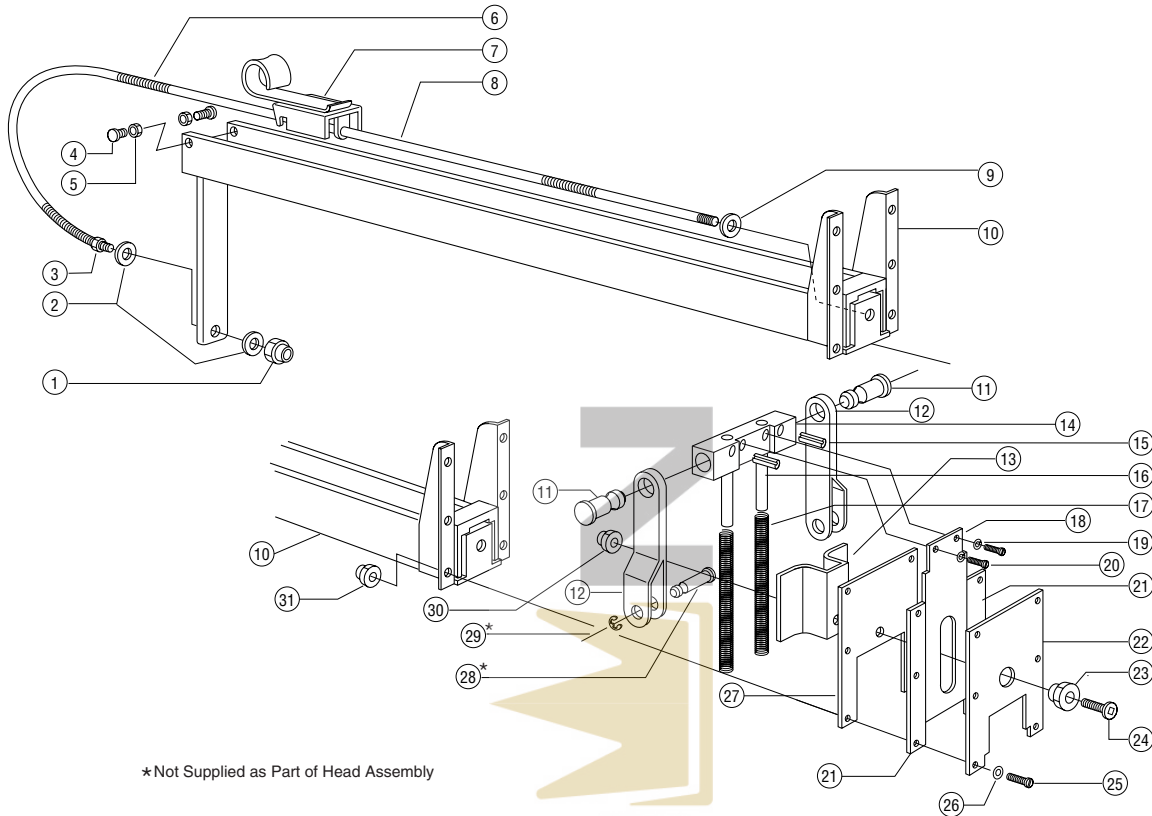

Staple Head Breakdown

Panne de la tête de l'agrafeuse

Lista de Grapas de Cabeza

Item No.	Product Code No.	Description	Quantity	Item No.	Product Code No.	Description	Quantity
1	33944005	L/Nut Nyl Ins 6MM	1	18	35211239	Blade/Drive 1-3/8 A	1
2	33921009	Washer/AF 6MM	2	18	35211246	Blade/Drive 1-1/4 C	1
3	33940017	Nut Reg Hex 6MM	1	19	33231207	L/Wash Med SPG 194 332	2
4	35217408	Screw/SOC 4MM x 70MM	2	20	33121403	Screw/SOC 10-24 x 5/8	2
5	33944003	L/Nut Nyl Ins 4MM	2	21	35211140	Guide/Blade 1-3/8 A	2
6	35212130	Spring/Pusher Comp	1	21	35211142	Guide/Blade 1-1/4 C	2
7	35212126	Assy/Pusher	1	22	35211139	Plate/Front	1
8	35212129	Rod/Pusher SPL Guide	1	23	35211245	Spacer/Blade 1-3/8 A	1
9	35212131	Washer/Spring	1	23	35211248	Spacer/Blade 1-1/4 C	1
10	35213410	Mag Weldment w/o Plate	1	24	33913137	Screw/FHD 5MM x 16	1
11	35211252	Pin/Bottomer Head	2	25	33912027	Screw/SOC 5MM x 16	6
12	35211241	Link/Drive	2	26	33231207	L/Wash Med SPG 194 337	6
13	35211244	Retainer/Spring Blade	1	27	35211141	Plate/Rear	1
14	35211251	Drive Block Assy.	1	28	35211229	Pivot/Retainer	2
15	33351353	Pin/Slot SPG 3/16 x 5/8	2	29	33950009	Ring E/Ext 6MM	2
16	33930345	Pin/SPG 5MM x 50	2	30	33944004	L/Nut Nyl Ins 5MM	1
17	35211230	Spring/Head Return	2	31	33944004	L/Nut Nyl Ins 5MM	6