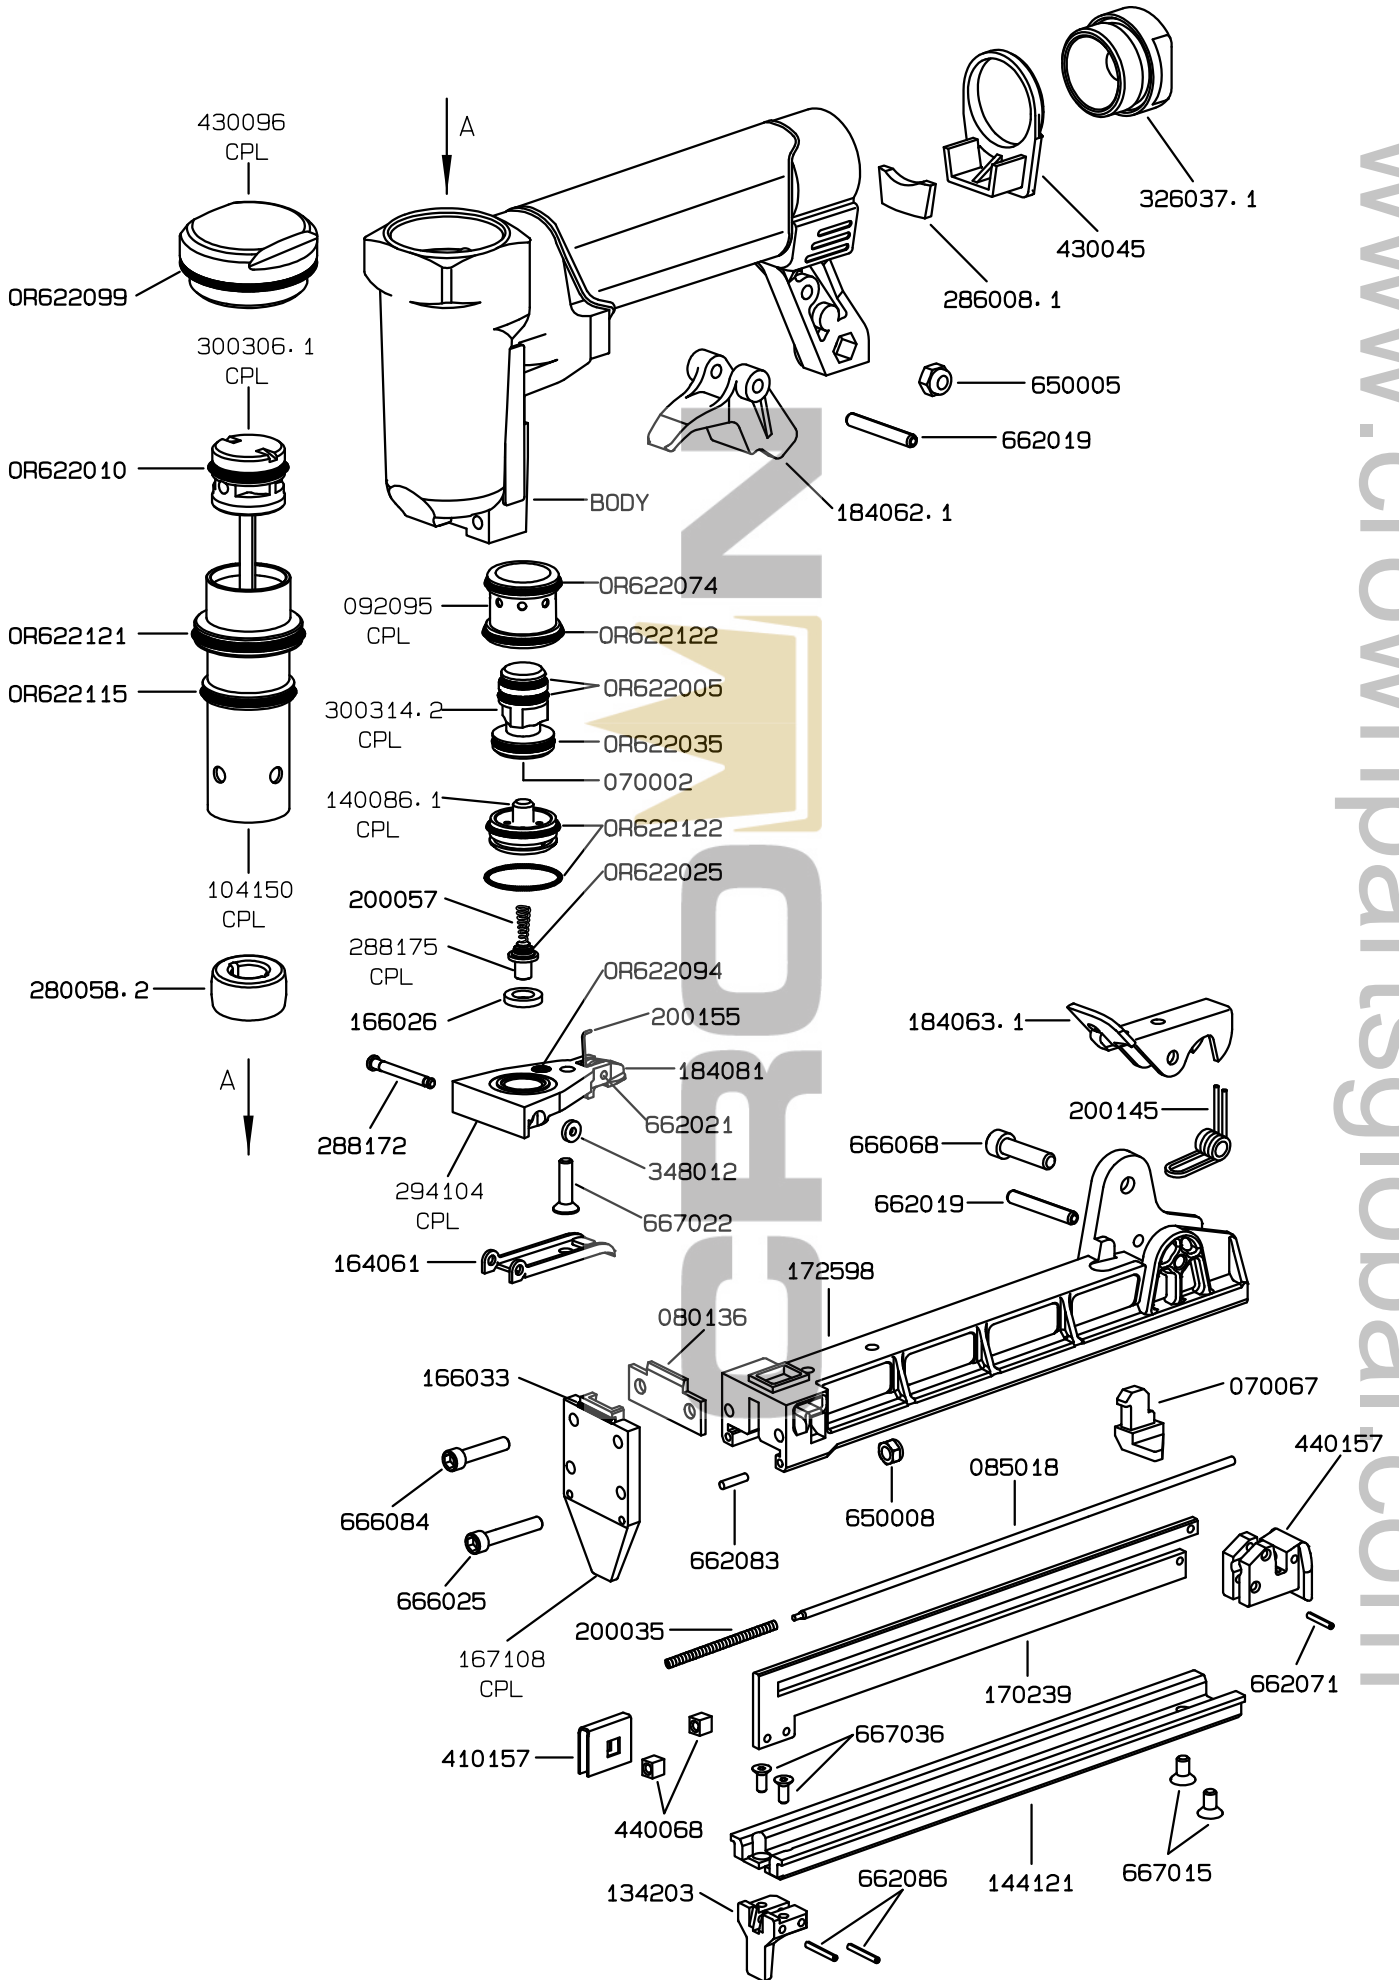

ESP	MACHINE CODE	MACHINE CODE	MACHINE CODE	MACHINE CODE	MACHINE CODE
0	11572				
DESC.	F1B N50-19				
BODY	138578				

www.crownpartsglobal.com