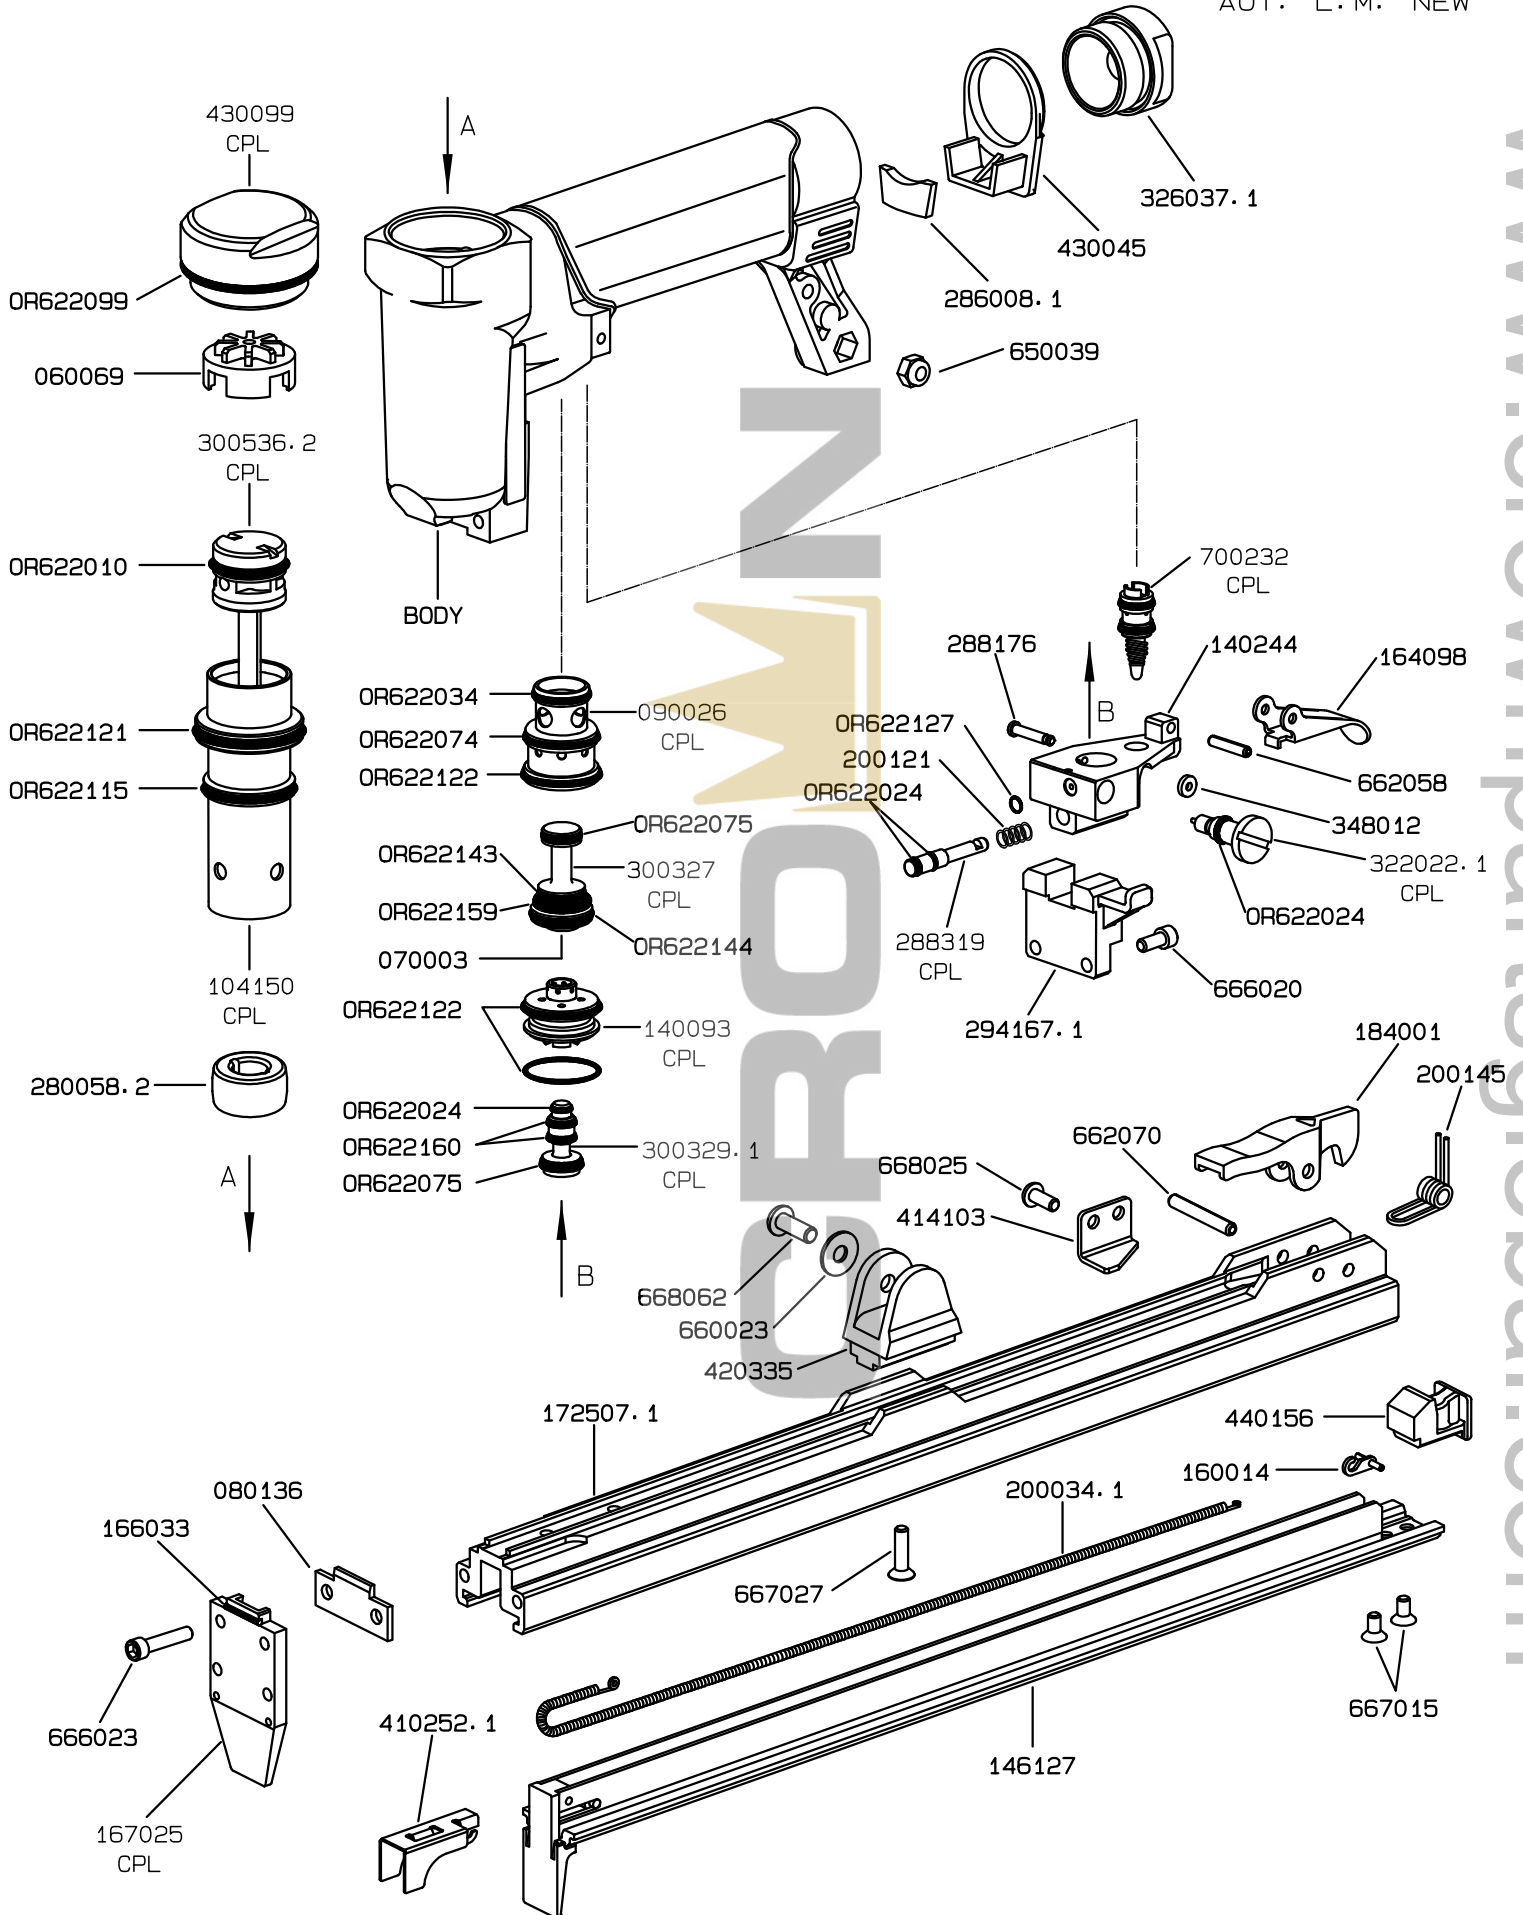

ESP	MACHINE CODE	MACHINE CODE	MACHINE CODE	MACHINE CODE	MACHINE CODE
10	11206	21206			
DESC.	F1B A11-16	R1B A11-16			
BODY	138590	138575			

AUT. L.M. NEW

www.growipartsglobal.com