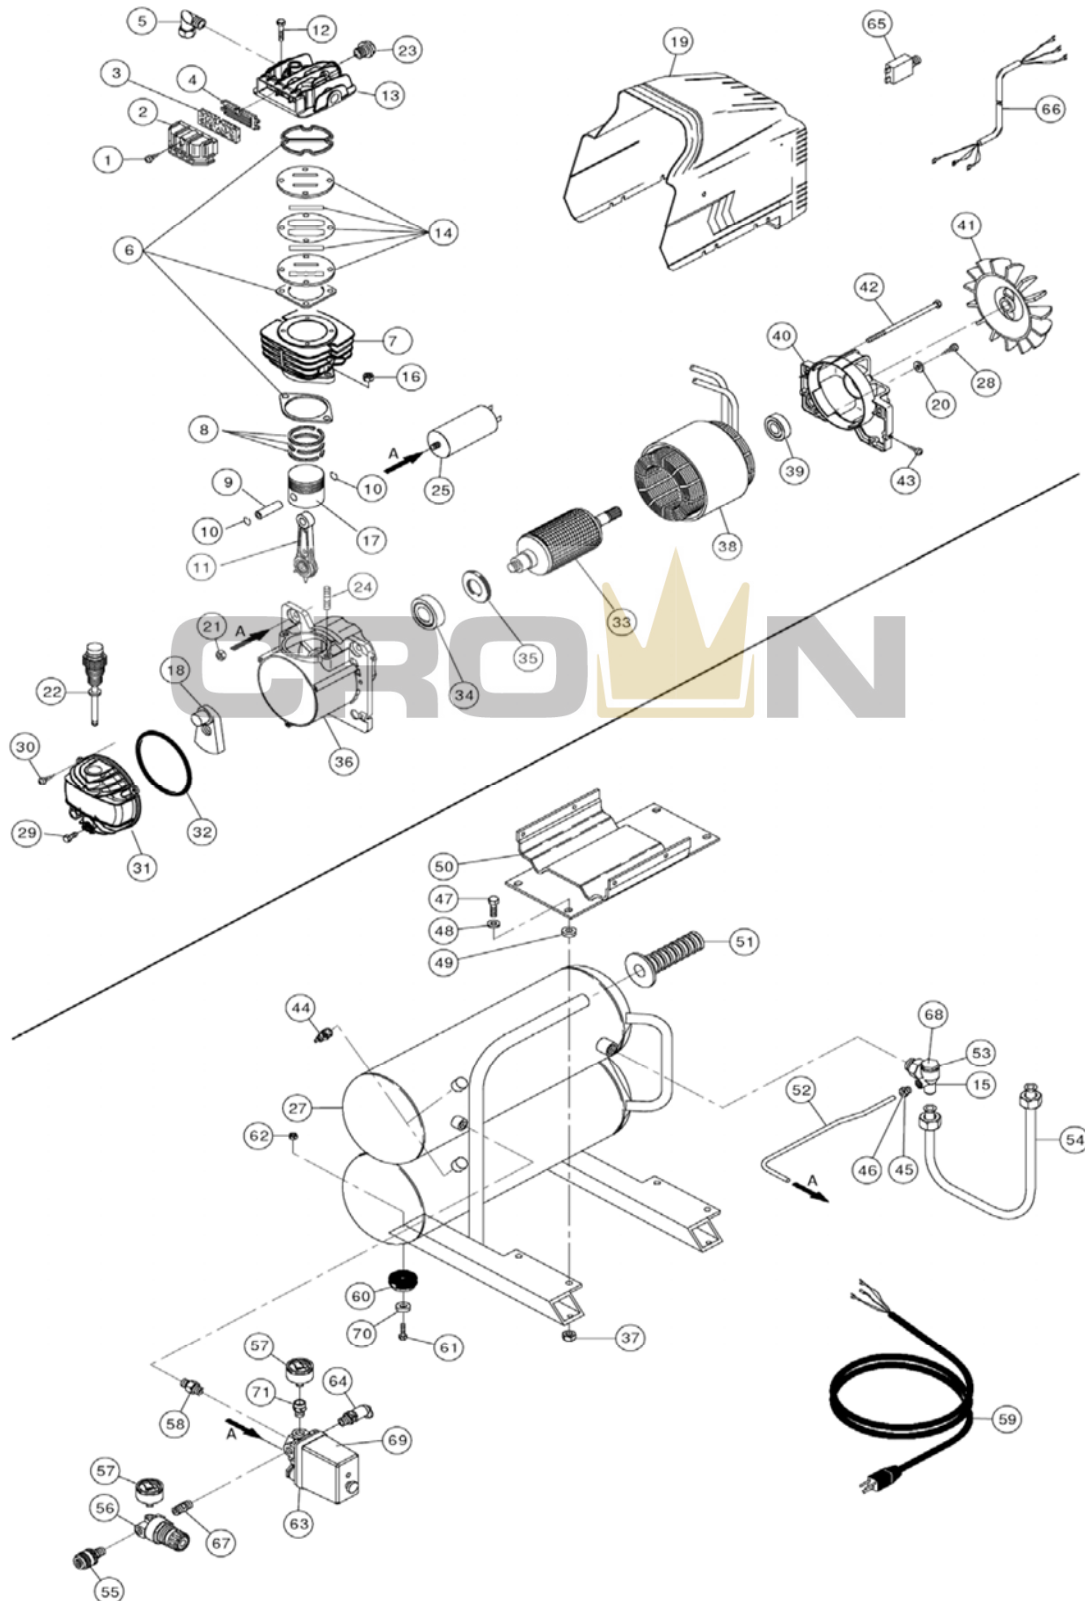

## ELECTRIC TOOL PARTS LIST

■ AIR COMPRESSOR  
Model EC89

2009 • 09 • 10  
(E1)

## Parts List

EC89

Item #	Code #	DESCRIPTION	NO USED	Remarks
1	881472	SCREW (10 pc.)	1	
2	881554	INTAKE FILTER HOUSING	1	
3	881553	FILTER ELEMENT	1	
4	881453	FILTER PLATE	1	
5	887053	JOINT	1	
6	887054	SET OF GASKET	1	
7	887055	CYLINDER	1	
8	881460	PISTON RINGS	1	
9	881462	PISTON PIN	1	
10	881463	RETAINING RING (5PC.)	2	
11	881561	CONNECTING ROD	1	
12	881551	SCREW (5PC.)	4	
13	887057	HEAD (INCLUDES ITEM 23)	1	
14	885551	VALVE PLATE KIT	1	
15	160582	RUBBER, NON-RETURN VALVE	1	
16	881489	NUT (10PC.)	2	
17	881461	PISTON	1	
18	887059	COUNTER WEIGHT	1	
19	160584	HOUSING	1	
20	881485	WASHER (10PC.)	1	
21	885557	NUT	1	
22	881469	DIPSTICK	1	
23	887060	START VALVE	1	
24	881566	STUD BOLT (3PC.)	1	
25	887061	CAPACITOR	1	
26			1	
27	160587	TANK (INCLUDES ITEMS 51& 53)	1	
28	884444	SCREW (10PC.)	1	
29	884450	DRAIN CAP	1	
30	881666	SCREW (10PC.)	3	
31	887062	CARTER COVER	1	
32	887063	GASKET, CARTER COVER	1	
33	887064	CRANK SHAFT WITH ROTOR	1	
34	6204DD	BALL BEARING, FRONT	1	
35	885457	OIL SEAL RING, 21 X 47 X 7	1	
36	887065	CRANK CASE	1	
37	881589	NUT (10PC.)	4	
38	887066	MOTOR STATOR	1	
39	6203ZZ	BALL BEARING, REAR	1	
40	887067	REAR COVER	1	
41	887068	FAN	1	
42	887069	TENSION ROD	2	
43	881479	SCREW (5PC.)	4	
44	882610	DISCHARGE TAP	2	
45	160571	COMPRESSION NUT (3PC.)	1	
46	160570	FERRULE (5PC.)	1	
47	881571	SCREW (5PC.)	4	
48	881572	WASHER (10PC.)	4	
49	881583	RUBBER WASHER (5PC.)	4	
50	881570	BASE PLATE	1	