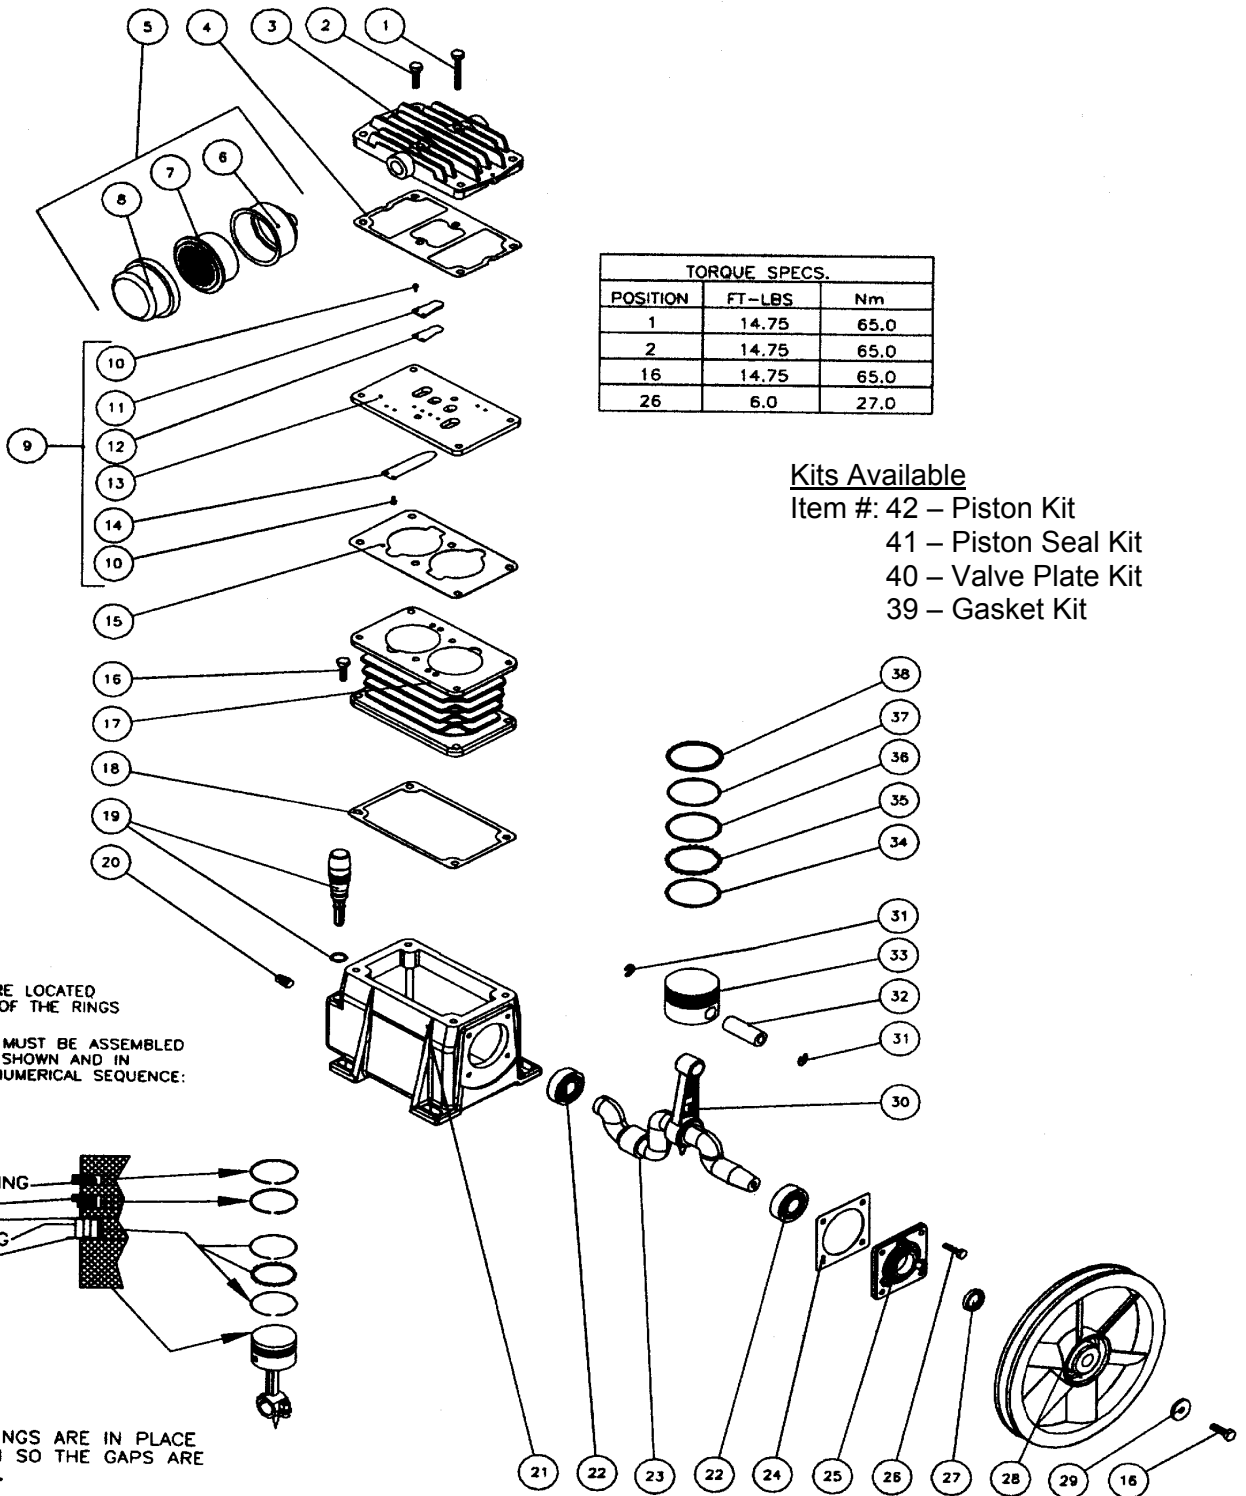

2003-02-19

Pump Section, EC25E

2003-02-19

Pump Section Parts

EC25E

Item #	Code #	DESCRIPTION	No Used	Remarks
1	724101	Screw	2	
2	724040	Screw	4	
3	724103	Cylinder Head	1	
4		Head Gasket (See Item 39)	1	
5	724042	Air Filter Assembly (*) (Includes Items 6-8)	1	
6		Rear Filter Housing (*) (Included w/Item 5 Only)	1	
7	724044	Filter Element (*)	1	
8	724108	Filter Cap (*)	1	
9	724152	Valve Plate Assembly (Includes Items 10-14)	1	
10		Valve Screw (See Item 9)	8	
11		Valve Stop (See Item 9)	2	
12		Outlet Reed Valve (See Item 9)	2	
13		Valve Plate (Included w/Item 9 Only)	1	
14		Inlet Reed Valve (See Item 9)	2	
15		Cylinder Valve Plate Gasket (See Item 39)	1	
16	724021	Screw	5	
17	724117	Cylinder	1	
18		Cylinder / Crankcase Gasket (See Item 39)	1	
19	724119	Oil Dipstick w/ O-ring	1	
20	724120	Plug	1	
21	724121	Crankcase	1	
22	724122	Bear, Ball	2	
23	724123	Crankshaft	1	
24		Flange Gasket (See Item 39)	1	
25	724125	Flange	1	
26	724126	Screw	4	
27	724127	Shaft Oil Seal	1	
28	724049	Flywheel	1	
29		Washer w/ Crankshaft (Included w/ Item 23)	1	
30	724130	Connecting Rod	2	
31		Snap Ring (See Item 41)	4	
32		Wrist Pin (See Item 41)	2	
33		Piston (See Item 41)	2	
34		Bottom Rail (See Item 40)	2	
35		Expander Ring (See Item 40)	2	
36		Top Rail (See Item 40)	2	
37		Scraper Piston Ring (See Item 40)	2	
38		Taper Face Piston Ring (See Item 40)	2	
39	724139	Gasket Kit (Inc. 4. 15. 18. 24)		
40	724140	Valve Plate Kit (Includes items 10-12, 14)		
41	724141	Piston Seals Kit (Inc. 34-38)		
42	724142	Piston Kit (Inc. 31-33)		