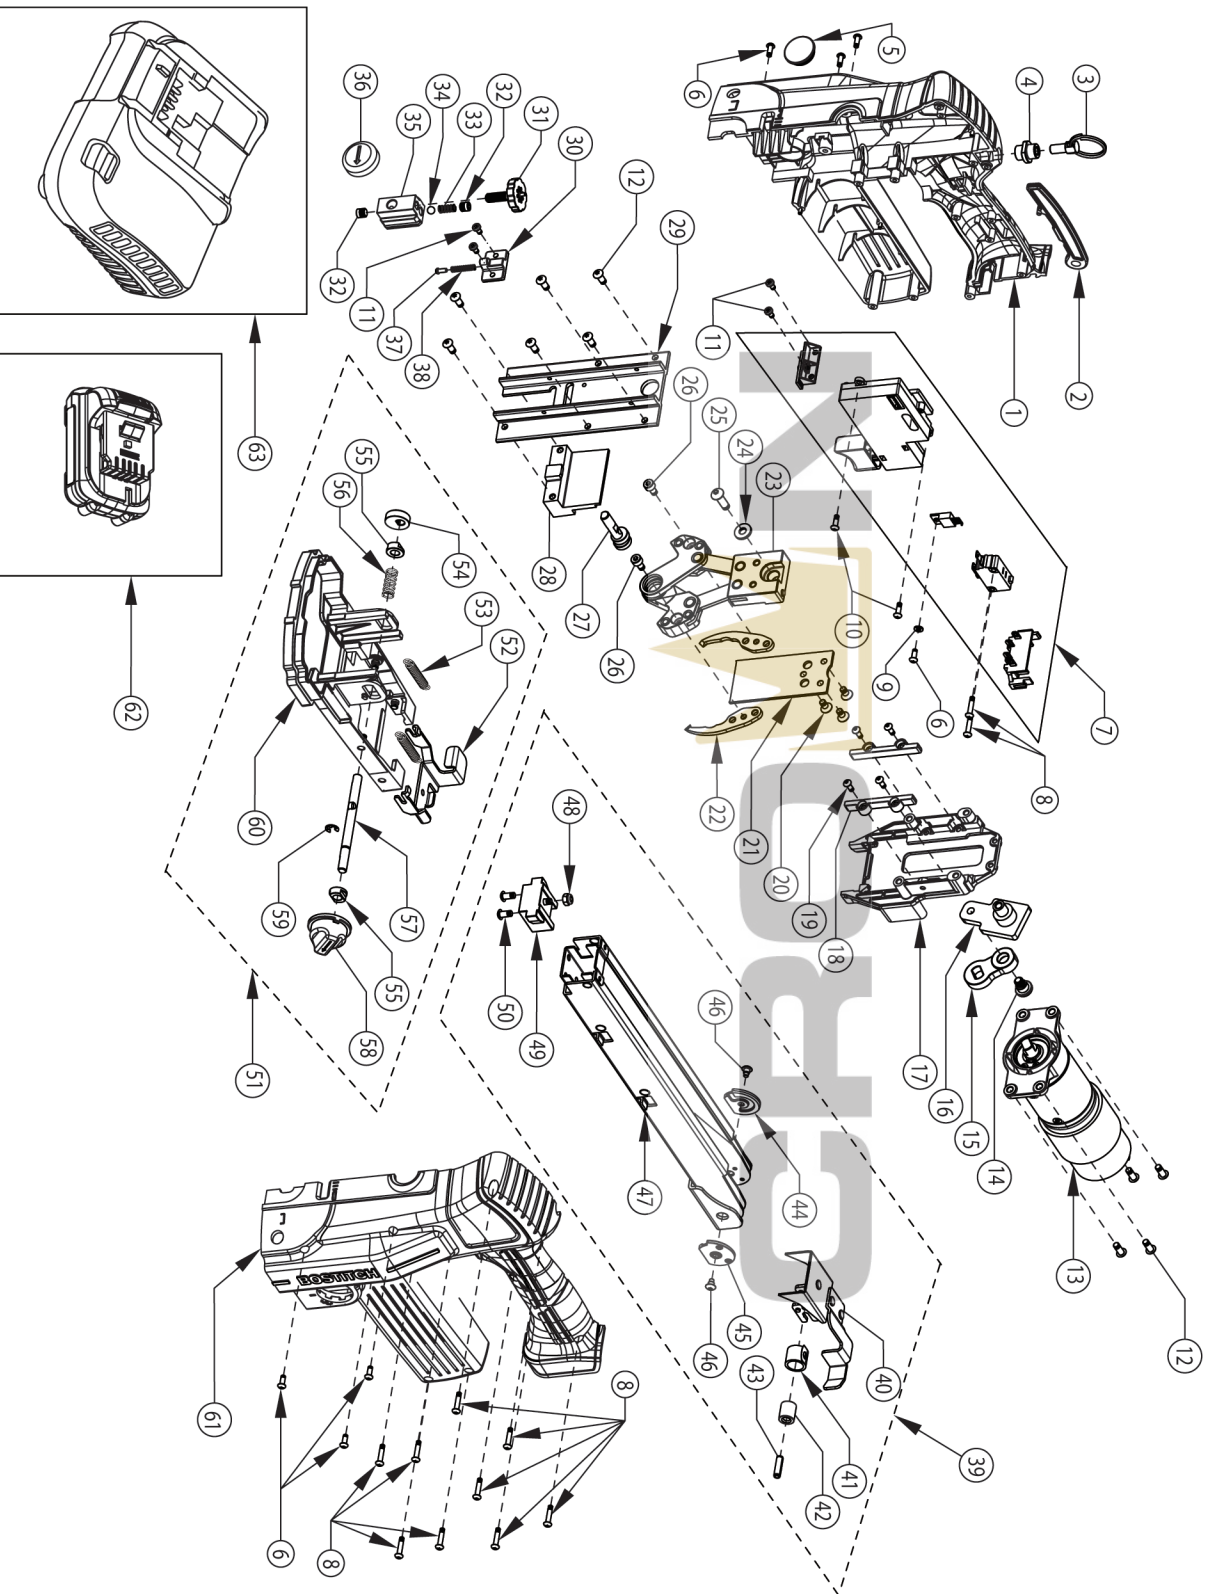

DSW-3519 / DSW-3522

CORDLESS CARTON CLOSING STAPLER
GRAPADORA AUTÓNOMA PARA CIERRE
DE CAJAS DE CARTÓN
AGRAFEUSE SANS FIL POUR LA FERMETURE
DE CAISSES CARTON

Parts List for DSW-3522 Type 1

Item Number	Part Number	Description	Qty Required
1	9R205451	RIGHT CASE ASSY 3522	1
2	9R201439	SAFETY LEVER	1
3	9R204970	HANGER ASSEMBLY	1
4	9R201493	HANGER NUT	1
5	9R201480	DRIVER BOLT COVER	1
6	9R201492	SCREW	7
7	9R205189	SWITCH ASSEMBLY	1
8	9R201483	SCREW	11
9	9R205485	WASHER	1
10	9R205243	SCREW	2
11	9R201739	SCREW	4
12	9R204949	SCREW	10
13	9R204956	MOTOR/TRANS ASSEM.	1
14	9R200730	CRANK BOLT	1
15	9R200657	CRANK ARM	1
16	9R205419	CONNECTING ROD	1
17	9R200564	MAIN BODY	1
18	9R198670	WEAR GUIDE	1
19	9R201744	SCREW	4
20	9R204947	SCREW	3
21	9R198644	DRIVER	1
22	9R205225	CLINCHER	2
23	9R204964	DRIVE ASSEMBLY	1
24	9R205425	WASHER	1
25	9R205426	SCREW	1
26	9R200745	SCREW	2
27	9R201642	PIVOT PIN	1

COPYRIGHT© 2005. All Rights Reserved.

Parts list, pricing, and availability subject to change. Please visit www.dewaltservicenet.com for current parts information.

Parts List for DSW-3522 Type 1

Item Number	Part Number	Description	Qty Required
28	9R205356	DRIVER GUIDE	1
29	9R201641	FRONT BODY	1
30	9R201757	CLINCH DETENT MOUNT	1
31	9R205349	CLINCH DIAL	1
32	9R201749	SCREW	2
33	9R201748	PIVOT PIN SPRING	1
34	9R200665	PIVOT PIN BALL	1
35	9R201639	PIVOT PIN BLOCK	1
36	9R204968	LENGTH KNOB ASSEM	1
37	9R201487	CLINCH DETENT	1
38	9R201488	CLINCH DETENT SPRING	1
39	9R205193	MAGAZINE ASSEMBLY	1
40	9R204959	PUSHER	1
41	9R200503	PUSHER SPRING	1
42	9R200502	PUSHER BUSHING	1
43	9R200504	SPRING PIN	1
44	9R200508	PUSHER GUIDE RIGHT	1
45	9R200509	PUSHER GUIDE LEFT	1
46	9R200510	PUSHER GUIDE SCREW	2
47	9R205195	MAGAZINE BODY	1
48	9R205245	LOCK NUT	1
49	9R200735	PUSHER SPRING MOUNT	1
50	9R198678	SCREW	2
51	9R205196	BASE ASSEMBLY	1
52	9R200727	MAGAZINE LATCH	1
53	9R200506	MAGAZINE SPRING	2
54	9R204969	DEPTH CAM ASSEM	1