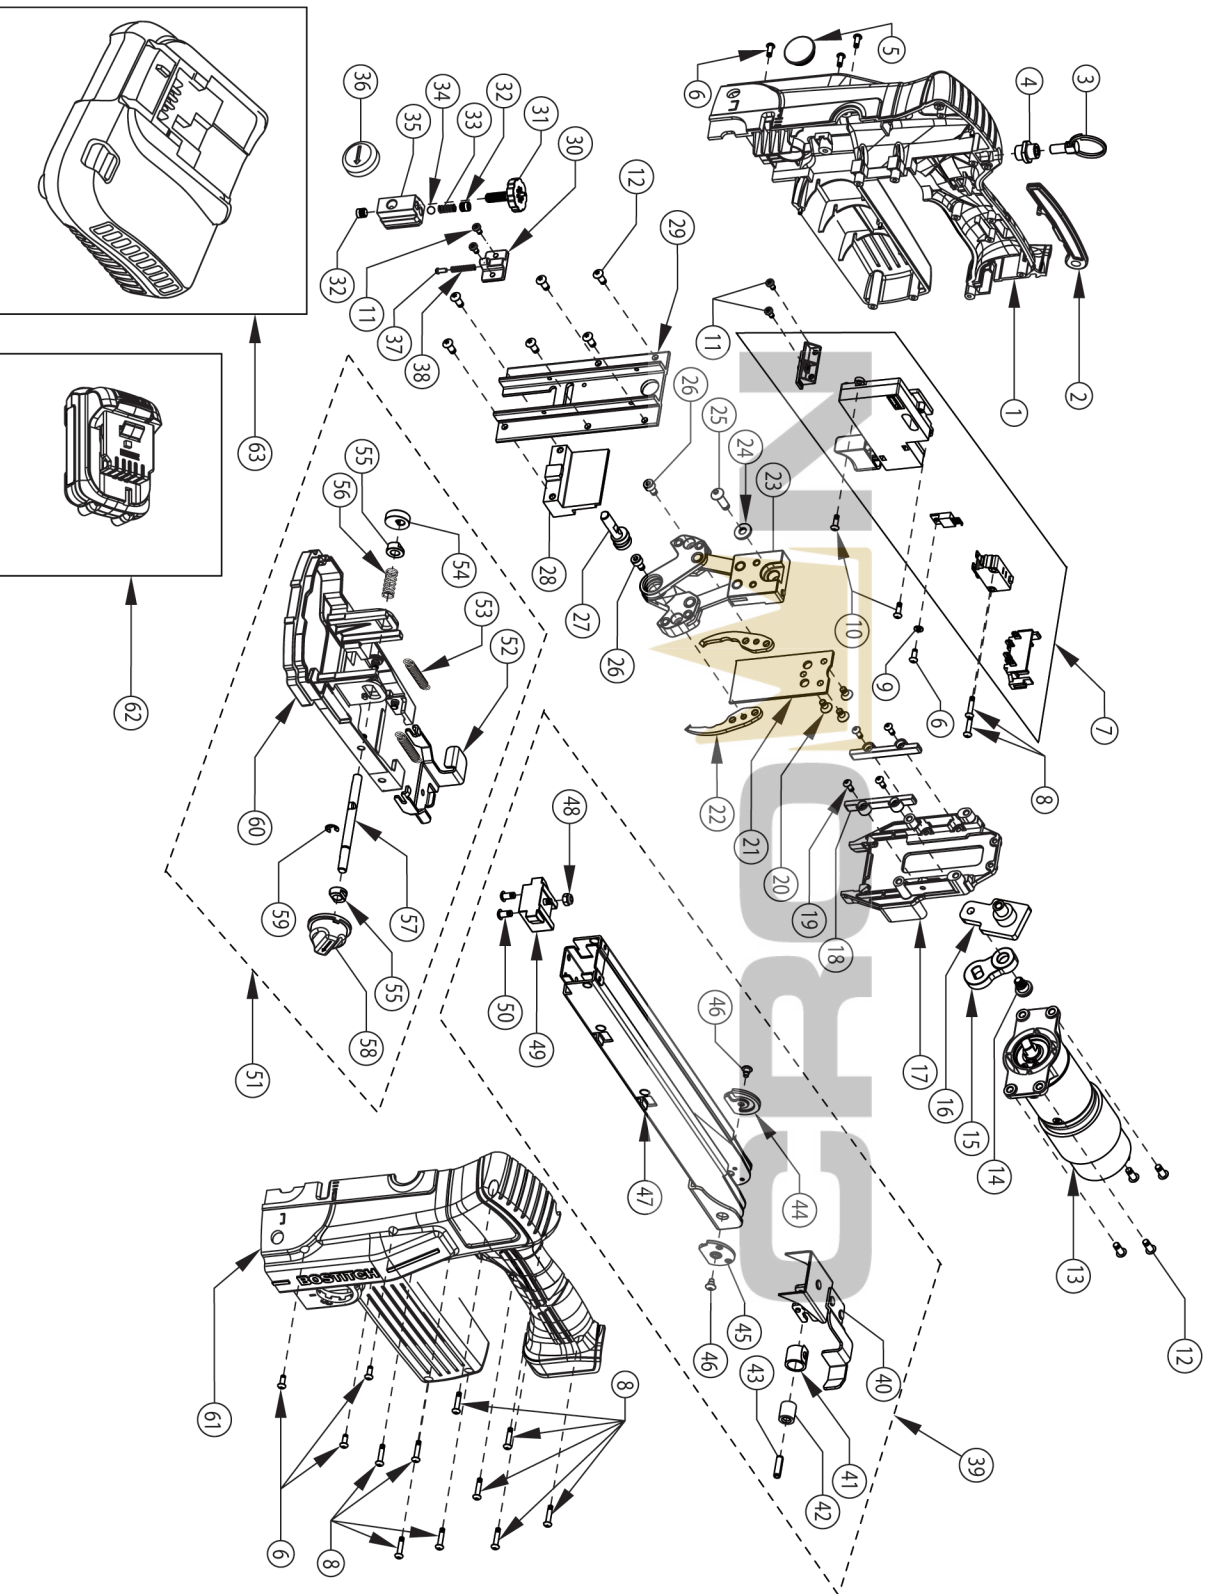

# DSW-3519 / DSW-3522

CORDLESS CARTON CLOSING STAPLER  
GRAPADORA AUTÓNOMA PARA CIERRE  
DE CAJAS DE CARTÓN  
AGRAFEUSE SANS FIL POUR LA FERMETURE  
DE CAISSES CARTON

## Parts List for DSW-3519 Type 1

Item Number	Part Number	Description	Qty Required
1	9R204962	RIGHT CASE ASSY 3519	1
2	9R201439	SAFETY LEVER	1
3	9R204970	HANGER ASSEMBLY	1
4	9R201493	HANGER NUT	1
5	9R201480	DRIVER BOLT COVER	1
6	9R201492	SCREW	7
7	9R205189	SWITCH ASSEMBLY	1
8	9R201483	SCREW	11
9	9R205485	WASHER	1
10	9R205243	SCREW	2
11	9R201739	SCREW	4
12	9R204949	SCREW	10
13	9R204956	MOTOR/TRANS ASSEM.	1
14	9R200730	CRANK BOLT	1
15	9R200657	CRANK ARM	1
16	9R205419	CONNECTING ROD	1
17	9R200564	MAIN BODY	1
18	9R198670	WEAR GUIDE	1
19	9R201744	SCREW	4
20	9R204947	SCREW	3
21	9R198644	DRIVER	1
22	9R201440	CLINCHER, 19MM	2
23	9R204964	DRIVE ASSEMBLY	1
24	9R205425	WASHER	1
25	9R205426	SCREW	1
26	9R200745	SCREW	2
27	9R201642	PIVOT PIN	1

## Parts List for DSW-3519 Type 1

Item Number	Part Number	Description	Qty Required
28	9R205356	DRIVER GUIDE	1
29	9R201641	FRONT BODY	1
30	9R201757	CLINCH DETENT MOUNT	1
31	9R205349	CLINCH DIAL	1
32	9R201749	SCREW	2
33	9R201748	PIVOT PIN SPRING	1
34	9R200665	PIVOT PIN BALL	1
35	9R201639	PIVOT PIN BLOCK	1
36	9R204968	LENGTH KNOB ASSEM	1
37	9R201487	CLINCH DETENT	1
38	9R201488	CLINCH DETENT SPRING	1
39	9R205193	MAGAZINE ASSEMBLY	1
40	9R204959	PUSHER	1
41	9R200503	PUSHER SPRING	1
42	9R200502	PUSHER BUSHING	1
43	9R200504	SPRING PIN	1
44	9R200508	PUSHER GUIDE RIGHT	1
45	9R200509	PUSHER GUIDE LEFT	1
46	9R200510	PUSHER GUIDE SCREW	2
47	9R205195	MAGAZINE BODY	1
48	9R205245	LOCK NUT	1
49	9R200735	PUSHER SPRING MOUNT	1
50	9R198678	SCREW	2
51	9R205196	BASE ASSEMBLY	1
52	9R200727	MAGAZINE LATCH	1
53	9R200506	MAGAZINE SPRING	2
54	9R204969	DEPTH CAM ASSEM	1