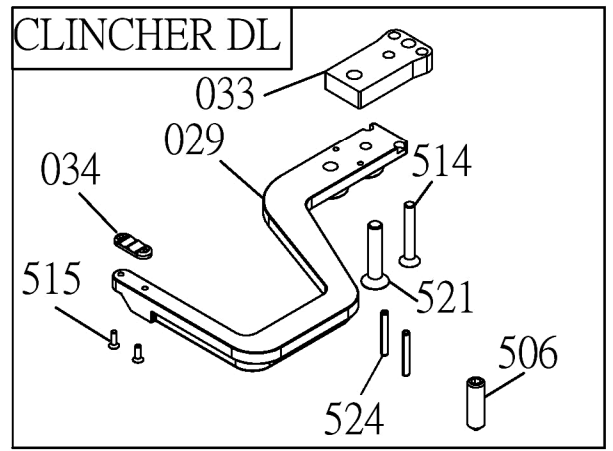

MODEL DSP5019

ADDITIONAL CLINCHERS

WWW.CROWTHERSON.COM

MODEL DSP5019

ADDITIONAL CLINCHERS

CLINCHER B

	Part No.	Description
029	P-31071	Clincher B
033	P-03113	Spacer
506	P-24580	Set Screw
514	P-24582	Socket Cap Screw
521	P-24587	Socket Cap Flat Head Screw
524	P-07464	Spring Pin

CLINCHER CL

	Part No.	Description
029	P-31072	Clincher CL
034	P-31084	Anvil
506	P-24581	Set Screw
514	P-24583	Socket Cap Screw
515	P-24585	Socket Cap Screw
521	P-24588	Socket Cap Flat Head Screw
524	P-07465	Spring Pin

CLINCHER CR

	Part No.	Description
029	P-31073	Clincher CR
034	P-31084	Anvil
506	P-24581	Set Screw
514	P-24583	Socket Cap Screw
515	P-24585	Socket Cap Screw
521	P-24588	Socket Cap Flat Head Screw
524	P-07465	Spring Pin

CLINCHER DL

	Part No.	Description
029	P-31075	Clincher DL
033	P-03113	Spacer
034	P-31084	Anvil
506	P-24580	Set Screw
514	P-24584	Socket Cap Screw
515	P-24586	Socket Cap Screw
521	P-24589	Socket Cap Flat Head Screw
524	P-07466	Spring Pin

CLINCHER DR

	Part No.	Description
029	P-31074	Clincher DR
033	P-03113	Spacer
034	P-31084	Anvil
506	P-24580	Set Screw
514	P-24584	Socket Cap Screw
515	P-24586	Socket Cap Screw
521	P-24589	Socket Cap Flat Head Screw
524	P-07466	Spring Pin