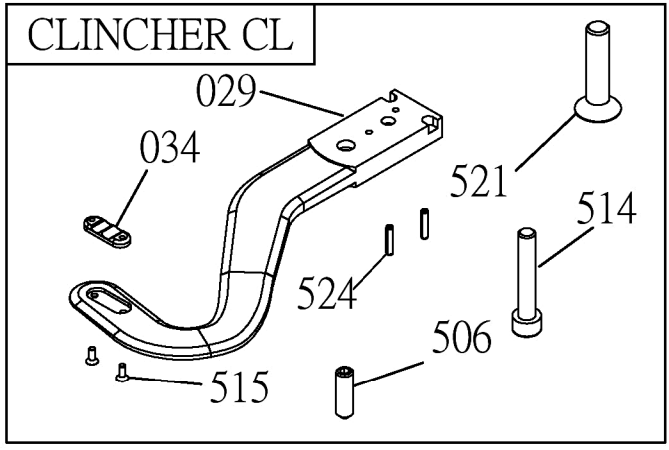

MODEL DSP5019

ADDITIONAL CLINCHERS

WWW.CROWTHERSON.COM

MODEL DSP5019

ADDITIONAL CLINCHERS

CLINCHER B

	Part No.	Description
029	P-31071	Clincher B
033	P-03113	Spacer
506	P-24580	Set Screw
514	P-24582	Socket Cap Screw
521	P-24587	Socket Cap Flat Head Screw
524	P-07464	Spring Pin

CLINCHER CL

	Part No.	Description
029	P-31072	Clincher CL
034	P-31084	Anvil
506	P-24581	Set Screw
514	P-24583	Socket Cap Screw
515	P-24585	Socket Cap Screw
521	P-24588	Socket Cap Flat Head Screw
524	P-07465	Spring Pin

CLINCHER CR

	Part No.	Description
029	P-31073	Clincher CR
034	P-31084	Anvil
506	P-24581	Set Screw
514	P-24583	Socket Cap Screw
515	P-24585	Socket Cap Screw
521	P-24588	Socket Cap Flat Head Screw
524	P-07465	Spring Pin

CLINCHER DL

	Part No.	Description
029	P-31075	Clincher DL
033	P-03113	Spacer
034	P-31084	Anvil
506	P-24580	Set Screw
514	P-24584	Socket Cap Screw
515	P-24586	Socket Cap Screw
521	P-24589	Socket Cap Flat Head Screw
524	P-07466	Spring Pin

CLINCHER DR

	Part No.	Description
029	P-31074	Clincher DR
033	P-03113	Spacer
034	P-31084	Anvil
506	P-24580	Set Screw
514	P-24584	Socket Cap Screw
515	P-24586	Socket Cap Screw
521	P-24589	Socket Cap Flat Head Screw
524	P-07466	Spring Pin