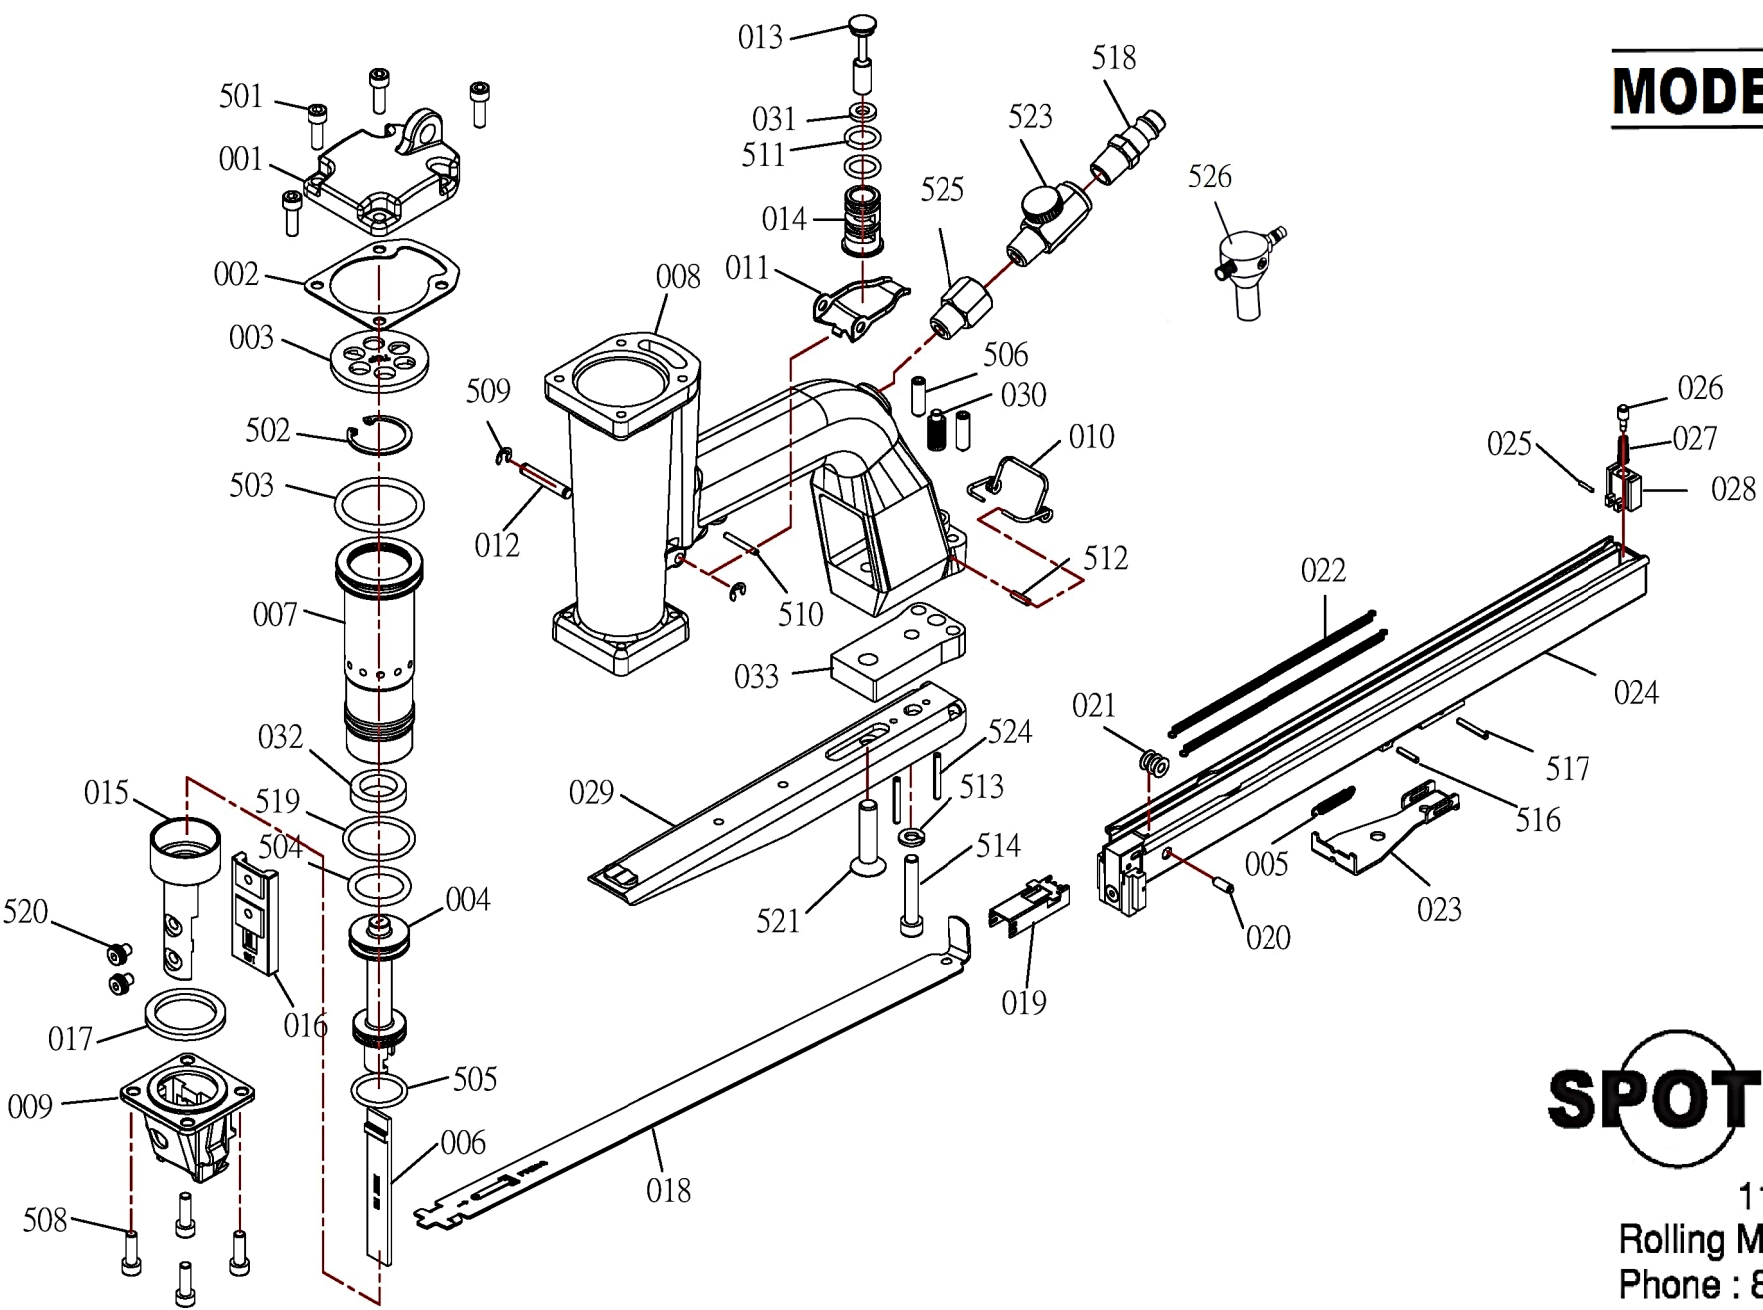

www.crownpartsjobs.com

MODEL DSP5019

10/29/2015

SPOTNAILS®
DIVISION OF PEACE INDUSTRIES, LTD.
1100 Hicks Rd
Rolling Meadows, IL 60008
Phone : 847-259-1620
www.spotnails.com

SPOTNAILS MODEL DSP5019

Ref No.	Part No.	Description
001	P-60215	Cap
◆ 002	P-63054	Gasket
003	P-15266	Bumper
004	P-66122	Piston
005	P-18547	Spring
006	P-06303	Driver
007	P-05126	Cylinder
008	P-01294	Body
009	P-08506	Nose-Guide
010	P-18548	Spring
011	P-21096	Trigger
012	P-07447	Pin
013	P-22220	Plunger
014	P-22216	Trigger Valve
015	P-06273	Shuttle Sleeve
016	P-06304	Shuttle
◆ 017	P-15268	Bumper
018	P-12556	Magazine Cover

Ref No.	Part No.	Description
019	P-09236	Pusher
020	P-07448	Roll Pin
021	P-20037	Roller
022	P-18549	Spring
023	P-13114	Magazine Clamp
024	P-12557	Magazine
025	P-07449	Feed Spring Pin
026	P-07450	Lock Pin
027	P-18550	Lock Pin Spring
028	P-13115	Lock Pin Block
029	P-31070	Clincher A
030	P-07451	Pin
◆ 031	P-64560	O-Ring
◆ 032	P-15267	Bumper
033	P-03113	Spacer
501	P-24575	Socket Cap Screw
502	P-32285	Retaining Ring
◆ 503	P-64561	O-Ring
◆ 504	P-64562	O-Ring

Ref No.	Part No.	Description
◆ 505	P-64576	O-Ring
506	P-24580	Set Screw
508	P-24576	Socket Cap Screw
509	P-32284	E-Ring
510	P-07452	Spring Pin
◆ 511	P-64577	O-Ring
512	P-07453	Spring Pin
513	P-32283	Washer
514	P-24582	Socket Cap Screw
516	P-07454	Spring Pin
517	P-07455	Spring Pin
◆ 519	P-64578	O-Ring
520	P-24579	Socket Cap Screw
521	P-24587	Socket Cap Flat Head
523	P-43059	Air Flow Control Valve
524	P-07464	Spring Pin
525	P-30122	Air Plug Adaptor
526	AS-97379	50PSI Pressure Regulator (OPTIONAL)

◆ Parts included in AS-97270 O Ring & Seal Kit