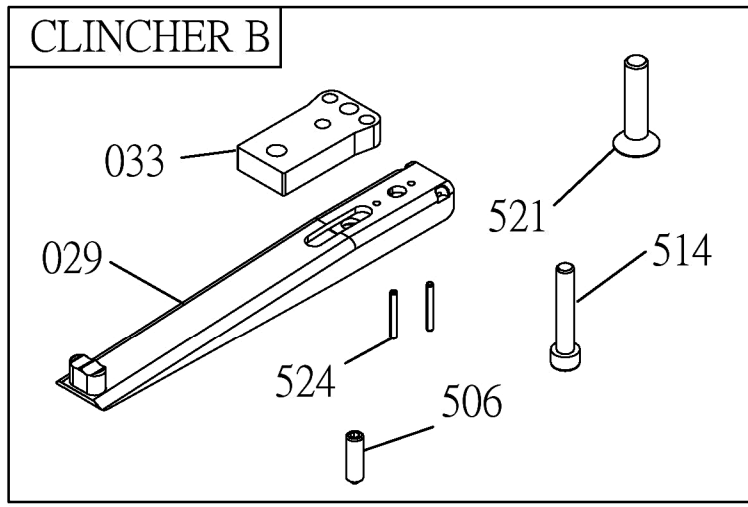

MODEL DSP5019

ADDITIONAL CLINCHERS

WWW.CROWTHERSON.COM

MODEL DSP5019

ADDITIONAL CLINCHERS

CLINCHER B

	Part No.	Description
029	P-31071	Clincher B
033	P-03113	Spacer
506	P-24580	Set Screw
514	P-24582	Socket Cap Screw
521	P-24587	Socket Cap Flat Head Screw
524	P-07464	Spring Pin

CLINCHER CL

	Part No.	Description
029	P-31072	Clincher CL
034	P-31084	Anvil
506	P-24581	Set Screw
514	P-24583	Socket Cap Screw
515	P-24585	Socket Cap Screw
521	P-24588	Socket Cap Flat Head Screw
524	P-07465	Spring Pin

CLINCHER CR

	Part No.	Description
029	P-31073	Clincher CR
034	P-31084	Anvil
506	P-24581	Set Screw
514	P-24583	Socket Cap Screw
515	P-24585	Socket Cap Screw
521	P-24588	Socket Cap Flat Head Screw
524	P-07465	Spring Pin

CLINCHER DL

	Part No.	Description
029	P-31075	Clincher DL
033	P-03113	Spacer
034	P-31084	Anvil
506	P-24580	Set Screw
514	P-24584	Socket Cap Screw
515	P-24586	Socket Cap Screw
521	P-24589	Socket Cap Flat Head Screw
524	P-07466	Spring Pin

CLINCHER DR

	Part No.	Description
029	P-31074	Clincher DR
033	P-03113	Spacer
034	P-31084	Anvil
506	P-24580	Set Screw
514	P-24584	Socket Cap Screw
515	P-24586	Socket Cap Screw
521	P-24589	Socket Cap Flat Head Screw
524	P-07466	Spring Pin