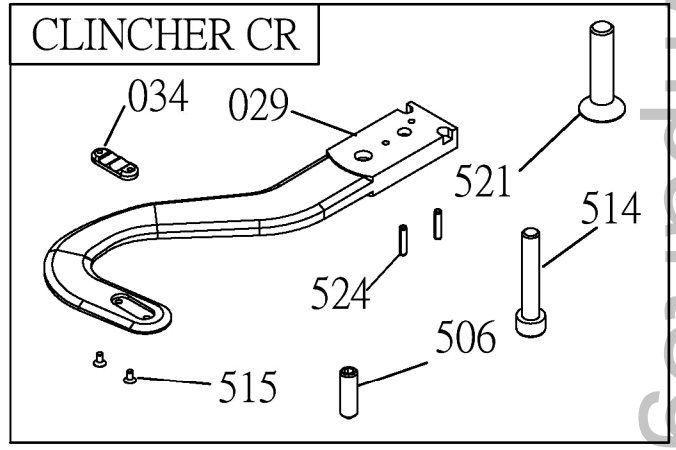

MODEL DSP5019

ADDITIONAL CLINCHERS

WWW.CROWTHERSON.COM

MODEL DSP5019

ADDITIONAL CLINCHERS

CLINCHER B

	Part No.	Description
029	P-31071	Clincher B
033	P-03113	Spacer
506	P-24580	Set Screw
514	P-24582	Socket Cap Screw
521	P-24587	Socket Cap Flat Head Screw
524	P-07464	Spring Pin

CLINCHER CL

	Part No.	Description
029	P-31072	Clincher CL
034	P-31084	Anvil
506	P-24581	Set Screw
514	P-24583	Socket Cap Screw
515	P-24585	Socket Cap Screw
521	P-24588	Socket Cap Flat Head Screw
524	P-07465	Spring Pin

CLINCHER CR

	Part No.	Description
029	P-31073	Clincher CR
034	P-31084	Anvil
506	P-24581	Set Screw
514	P-24583	Socket Cap Screw
515	P-24585	Socket Cap Screw
521	P-24588	Socket Cap Flat Head Screw
524	P-07465	Spring Pin

CLINCHER DL

	Part No.	Description
029	P-31075	Clincher DL
033	P-03113	Spacer
034	P-31084	Anvil
506	P-24580	Set Screw
514	P-24584	Socket Cap Screw
515	P-24586	Socket Cap Screw
521	P-24589	Socket Cap Flat Head Screw
524	P-07466	Spring Pin

CLINCHER DR

	Part No.	Description
029	P-31074	Clincher DR
033	P-03113	Spacer
034	P-31084	Anvil
506	P-24580	Set Screw
514	P-24584	Socket Cap Screw
515	P-24586	Socket Cap Screw
521	P-24589	Socket Cap Flat Head Screw
524	P-07466	Spring Pin