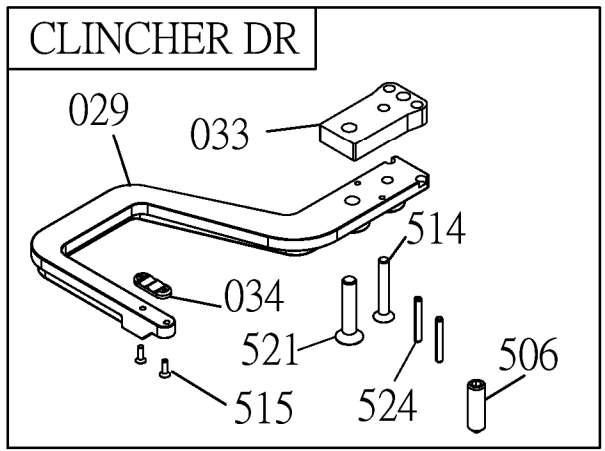

MODEL DSP5019

ADDITIONAL CLINCHERS

WWW.CROWTHERSON.COM

MODEL DSP5019

ADDITIONAL CLINCHERS

CLINCHER B

	Part No.	Description
029	P-31071	Clincher B
033	P-03113	Spacer
506	P-24580	Set Screw
514	P-24582	Socket Cap Screw
521	P-24587	Socket Cap Flat Head Screw
524	P-07464	Spring Pin

CLINCHER CL

	Part No.	Description
029	P-31072	Clincher CL
034	P-31084	Anvil
506	P-24581	Set Screw
514	P-24583	Socket Cap Screw
515	P-24585	Socket Cap Screw
521	P-24588	Socket Cap Flat Head Screw
524	P-07465	Spring Pin

CLINCHER CR

	Part No.	Description
029	P-31073	Clincher CR
034	P-31084	Anvil
506	P-24581	Set Screw
514	P-24583	Socket Cap Screw
515	P-24585	Socket Cap Screw
521	P-24588	Socket Cap Flat Head Screw
524	P-07465	Spring Pin

CLINCHER DL

	Part No.	Description
029	P-31075	Clincher DL
033	P-03113	Spacer
034	P-31084	Anvil
506	P-24580	Set Screw
514	P-24584	Socket Cap Screw
515	P-24586	Socket Cap Screw
521	P-24589	Socket Cap Flat Head Screw
524	P-07466	Spring Pin

CLINCHER DR

	Part No.	Description
029	P-31074	Clincher DR
033	P-03113	Spacer
034	P-31084	Anvil
506	P-24580	Set Screw
514	P-24584	Socket Cap Screw
515	P-24586	Socket Cap Screw
521	P-24589	Socket Cap Flat Head Screw
524	P-07466	Spring Pin