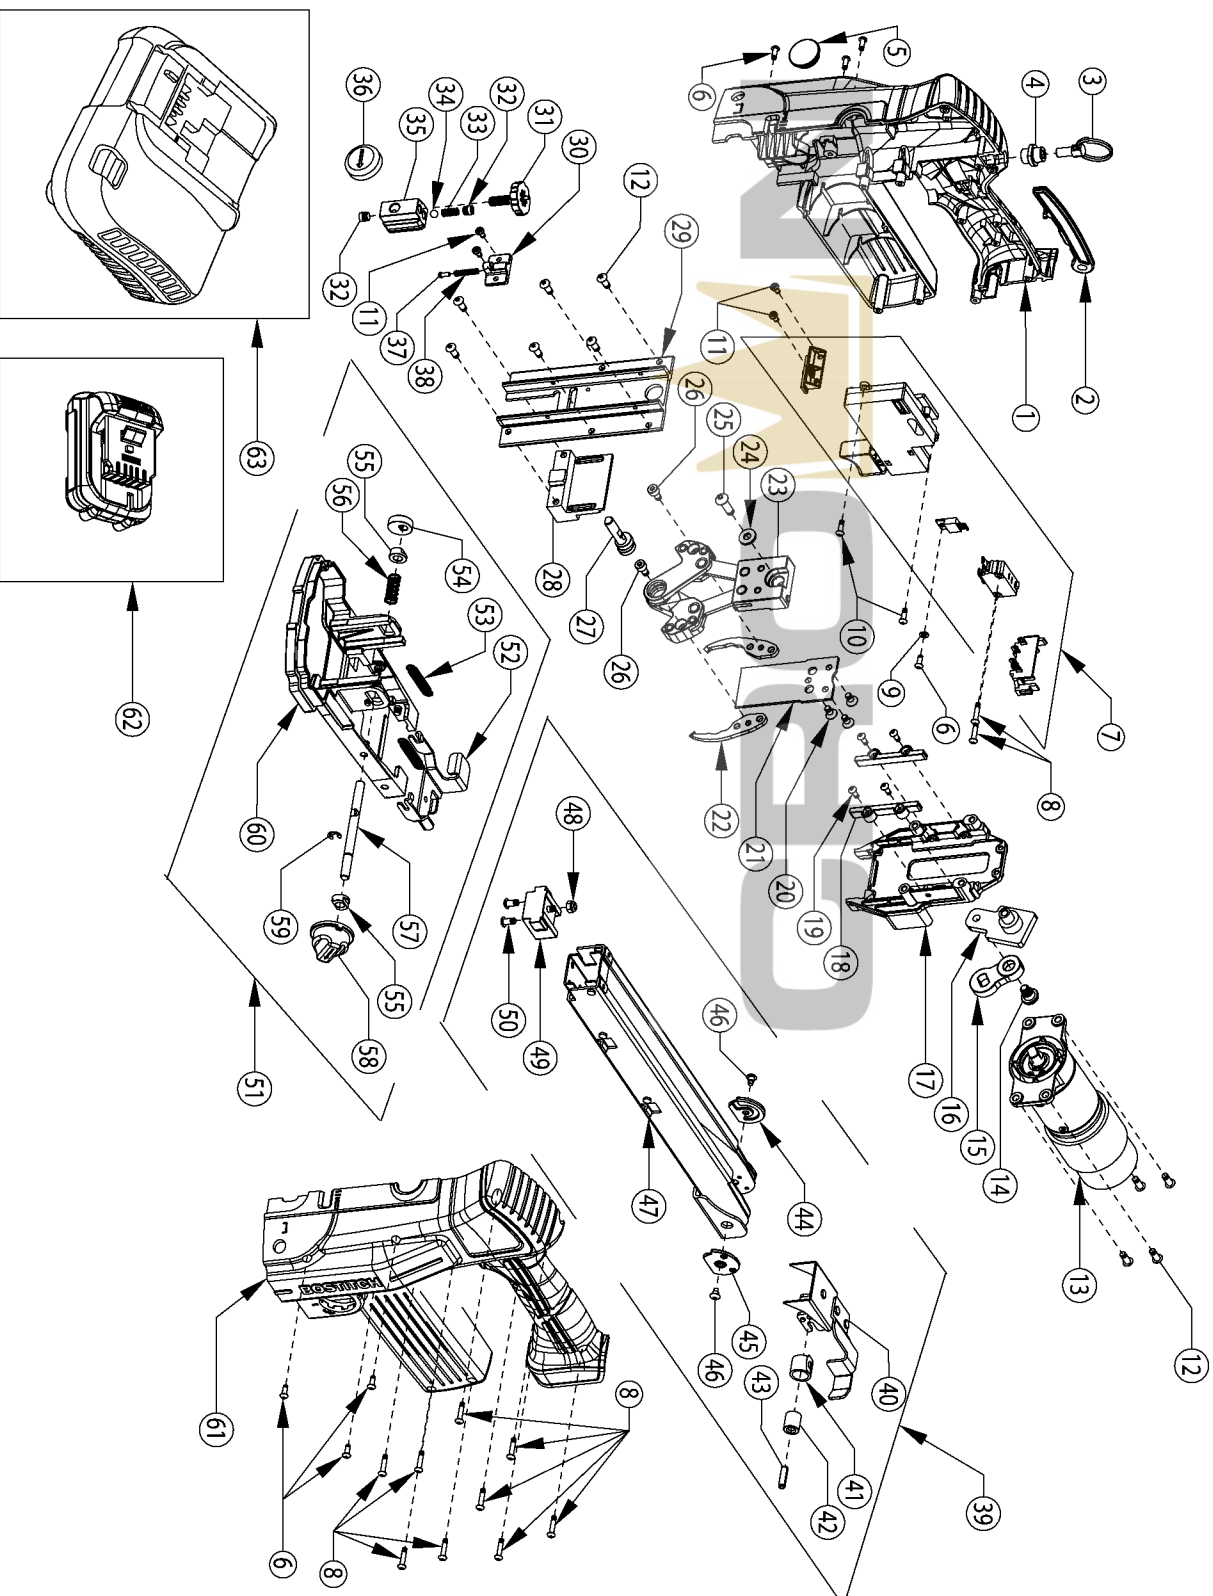

# DSC-3219

CORDESS CARTON CLOSING STAPLER  
GRAPADORA AUTÓNOMA PARA  
CIERRE DE CAJAS DE CARTÓN  
AGRAFEUSE SANS FIL POUR LA FERMETURE  
DE CAISSES CARTON

## Parts List for DSC-3219 Type 1

Item Number	Part Number	Description	Qty Required
1	9R205489	RIGHT CASE ASSY DSC	1
2	9R201439	SAFETY LEVER	1
3	9R204970	HANGER ASSEMBLY	1
4	9R201493	HANGER NUT	1
5	9R201480	DRIVER BOLT COVER	1
6	9R201492	SCREW	7
7	9R205189	SWITCH ASSEMBLY	1
8	9R201483	SCREW	11
9	9R205485	WASHER	1
10	9R205243	SCREW	2
11	9R201739	SCREW	4
12	9R204949	SCREW	10
13	9R204956	MOTOR/TRANS ASSEM.	1
14	9R200730	CRANK BOLT	1
15	9R200657	CRANK ARM	1
16	9R205419	CONNECTING ROD	1
17	9R205483	MAIN BODY, C	1
18	9R198670	WEAR GUIDE	1
19	9R201744	SCREW	4
20	9R204947	SCREW	3
21	9R205458	DRIVER, C	1
22	9R201440	CLINCHER, 19MM	2
23	9R204964	DRIVE ASSEMBLY	1
24	9R205425	WASHER	1
25	9R205426	SCREW	1
26	9R200745	SCREW	2
27	9R201642	PIVOT PIN	1

## Parts List for DSC-3219 Type 1

Item Number	Part Number	Description	Qty Required
28	9R205459	DRIVER GUIDE, C	1
29	9R201641	FRONT BODY	1
30	9R201757	CLINCH DETENT MOUNT	1
31	9R205349	CLINCH DIAL	1
32	9R201749	SCREW	2
33	9R201748	PIVOT PIN SPRING	1
34	9R200665	PIVOT PIN BALL	1
35	9R201639	PIVOT PIN BLOCK	1
36	9R204968	LENGTH KNOB ASSEM	1
37	9R201487	CLINCH DETENT	1
38	9R201488	CLINCH DETENT SPRING	1
39	9R205477	MAGAZINE ASSEMBLY, C	1
40	9R205481	PUSHER, C	1
41	9R200503	PUSHER SPRING	1
42	9R200502	PUSHER BUSHING	1
43	9R200504	SPRING PIN	1
44	9R200508	PUSHER GUIDE RIGHT	1
45	9R200509	PUSHER GUIDE LEFT	1
46	9R200510	PUSHER GUIDE SCREW	2
47	9R205478	MAGAZINE BODY	1
48	9R205245	LOCK NUT	1
49	9R205480	PUSHER SPRING MOUNTC	1
50	9R198678	SCREW	2
51	9R205196	BASE ASSEMBLY	1
52	9R200727	MAGAZINE LATCH	1
53	9R200506	MAGAZINE SPRING	2
54	9R204969	DEPTH CAM ASSEM	1