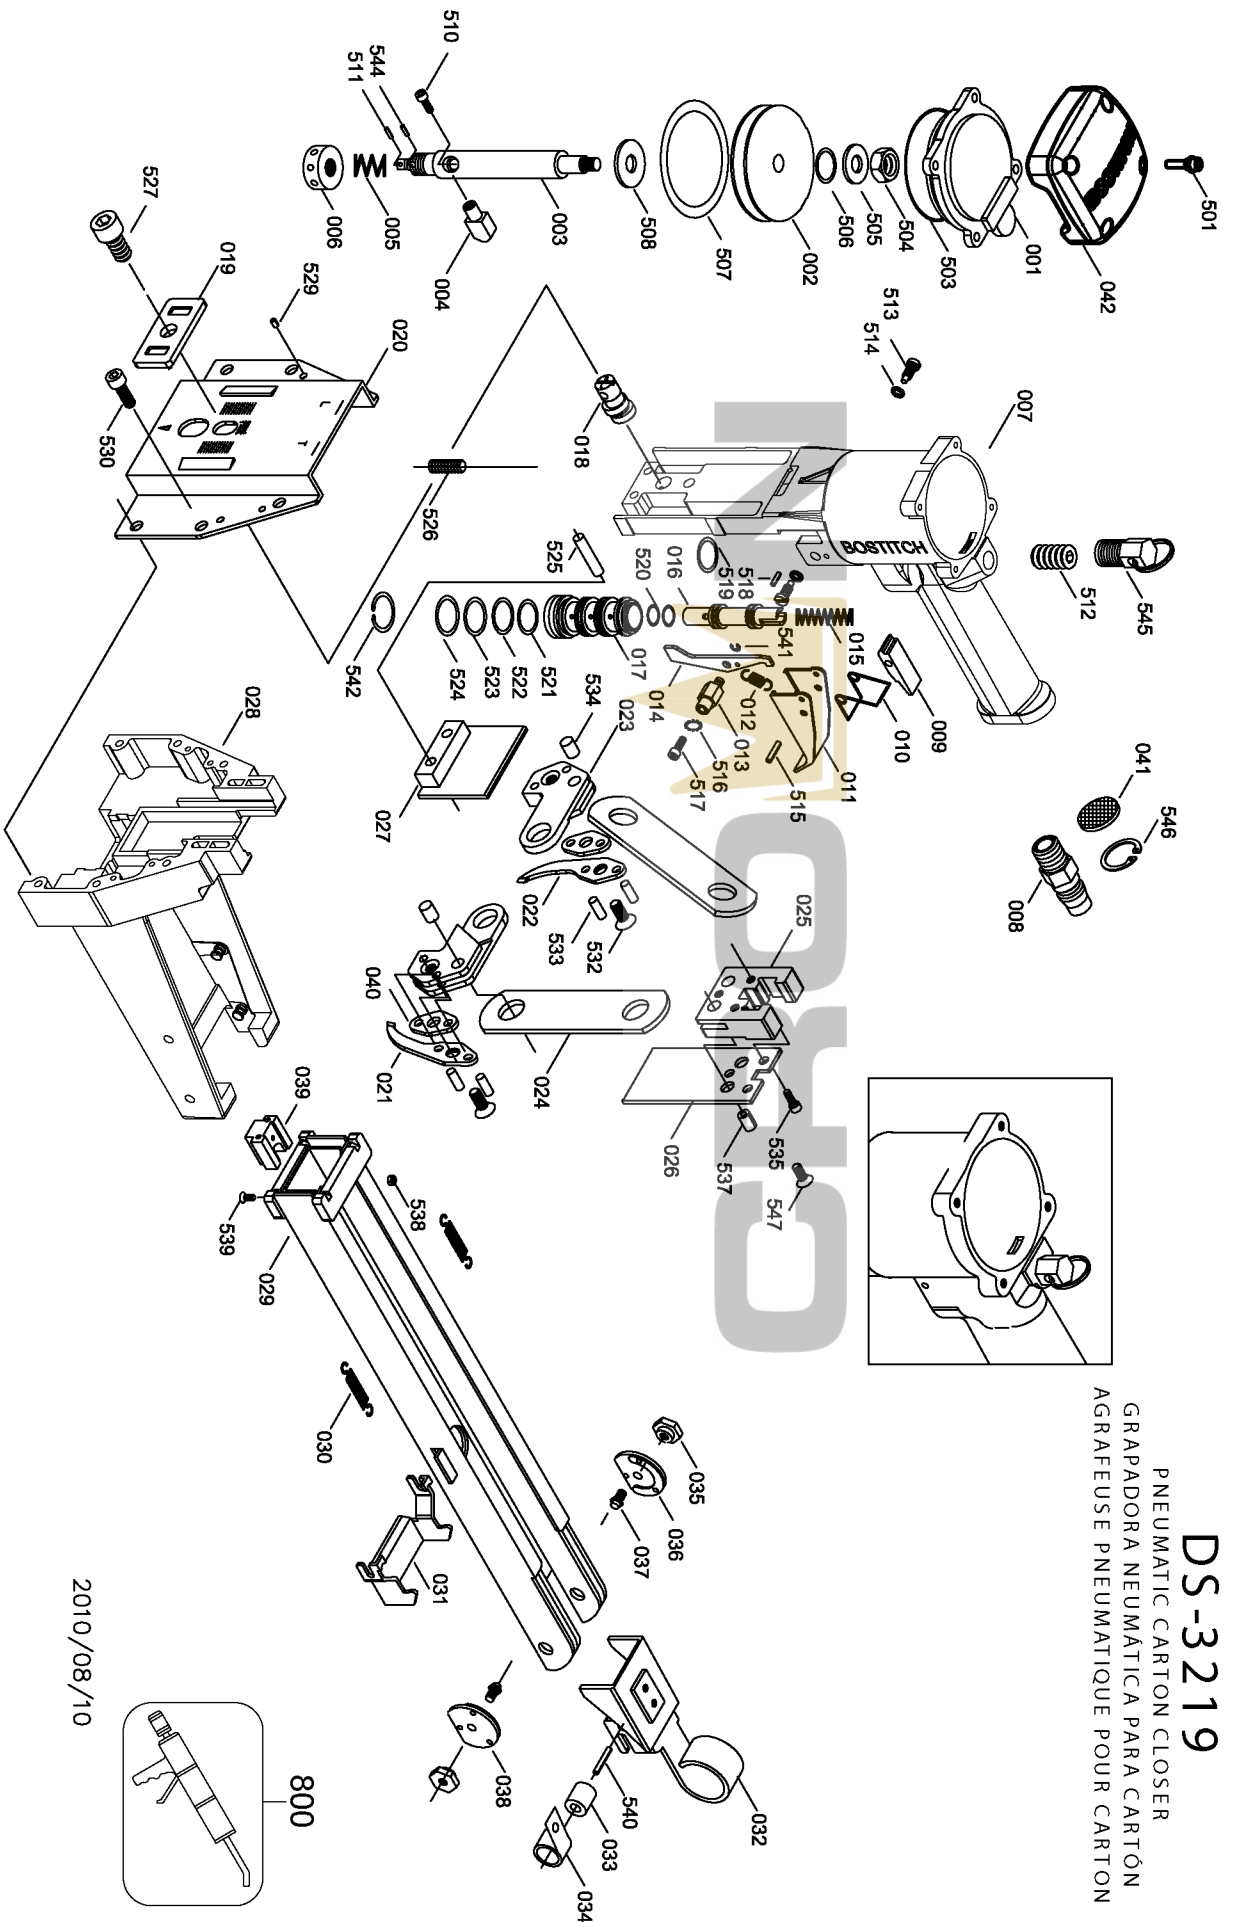

DS-3219
 PNEUMATIC CARTON CLOSER
 GRAPADORA NEUMÁTICA PARA CARTÓN
 AGRAFEUSE PNEUMATIQUE POUR CARTON

Parts List for DS-3219 Type 0

Item Number	Part Number	Description	Qty Required
1	A01200110	CYLINDER HEAD	1
2	A02800201	PISTON	1
3	A02800301	ROD-PISTON	1
4	A00100401	CAM PIN	1
5	A00100501	SPRING	1
6	A00100601	NUT-ADJ.	1
7	ADCS-P31	BODY UNIT	1
8	000000-00	No Longer Available	1
9	A00100902	ROCKER	1
10	A00101001	SPRING	1
11	A00101101	TRIGGER	1
12	A00101201	SPRING	1
13	A00101301	PIN-ADJ.	1
14	A00101402	LEVER-CYCLE	1
15	A00101501	SPRING	1
16	A00101601	VALVE STEM	1
17	A00101702	VALVE BODY	1
18	A00101801	PIN-PIVOT	1
19	A00101901	PLATE-ADJ.	1
20	A01102501	BRACKET-FRONT	1
21	A00102102	RIGHT CLINCHER	1
22	A00102202	LEFT CLINCHER	1
23	A00102301	CLINCHER LEVER	1
24	A00102401	LINK	1
25	A00102502	BLOCK	1
26	A01201706	DRIVER	1
27	A00102703A	COVER UNIT	1

COPYRIGHT© 2005. All Rights Reserved.

Parts list, pricing, and availability subject to change. Please visit www.dewaltservicenet.com for current parts information.

Parts List for DS-3219 Type 0

Item Number	Part Number	Description	Qty Required
28	A02100403	MAGAZINE SEAT	1
29	HAA-19-32-P7SD	MAGAZINE	1
30	A01102403	SPRING	1
31	A01102201	BRACKET	1
32	A00103710	PUSHER SET	1
33	A00103501	ROLLER	1
34	A00103401	SPRING	1
35	A00607101	NUT	1
36	A00103903	RIGHT PUSHER GUIDE	1
37	A00103203	ROD	1
38	A00103904	LEFT PUSHER GUIDE	1
39	A00105601	BRACKET	1
40	A00105001	SPACER	1
41	BAI1401	SILENCER	1
42	9R189951	COVER	1
501	9R189952	BOLT	4
501	BAC0604142	SCREW-HEX.SOC.HD.	4
503	BAB017537	O-RING	1
504	BAD02061	HEX.NUT	1
505	BAE06094	WASHER	1
506	BAB017076	O-RING	1
507	BAB057476	O-RING	1
508	A00104101	WASHER	1
509	BAE01042	SPRING WASHER	1
510	BAC0404102	SCREW-HEX.SOC.HD.	1
511	BAA025014	SPRING PIN	1
512	BAC0312122	HEX.SOC.HDLESS BOLT	1