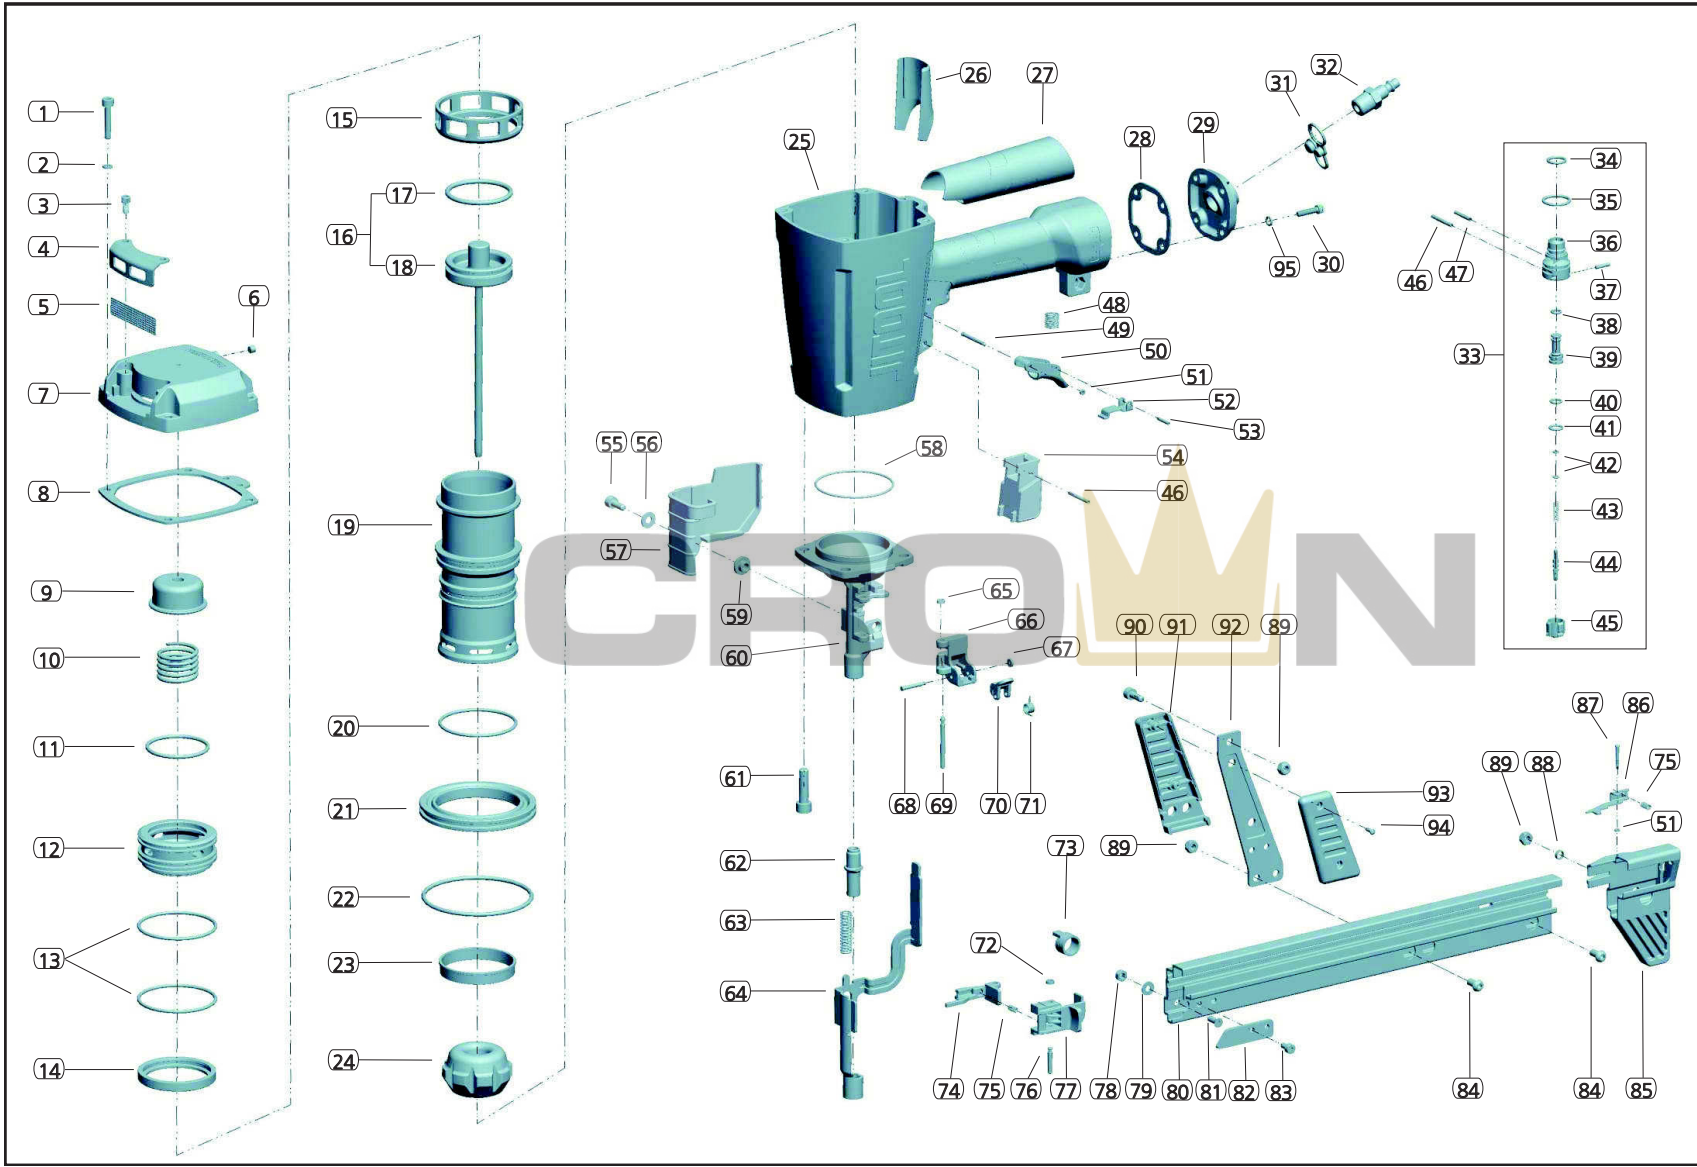

Air Concrete Nailer

CS26/38

JITOOOL
All Fastening System

Nails Used 1/2" ~ 1-1/2"

www.jitool.com

JITOOOL
All Fastening System

CROWN

HEADQUARTERS