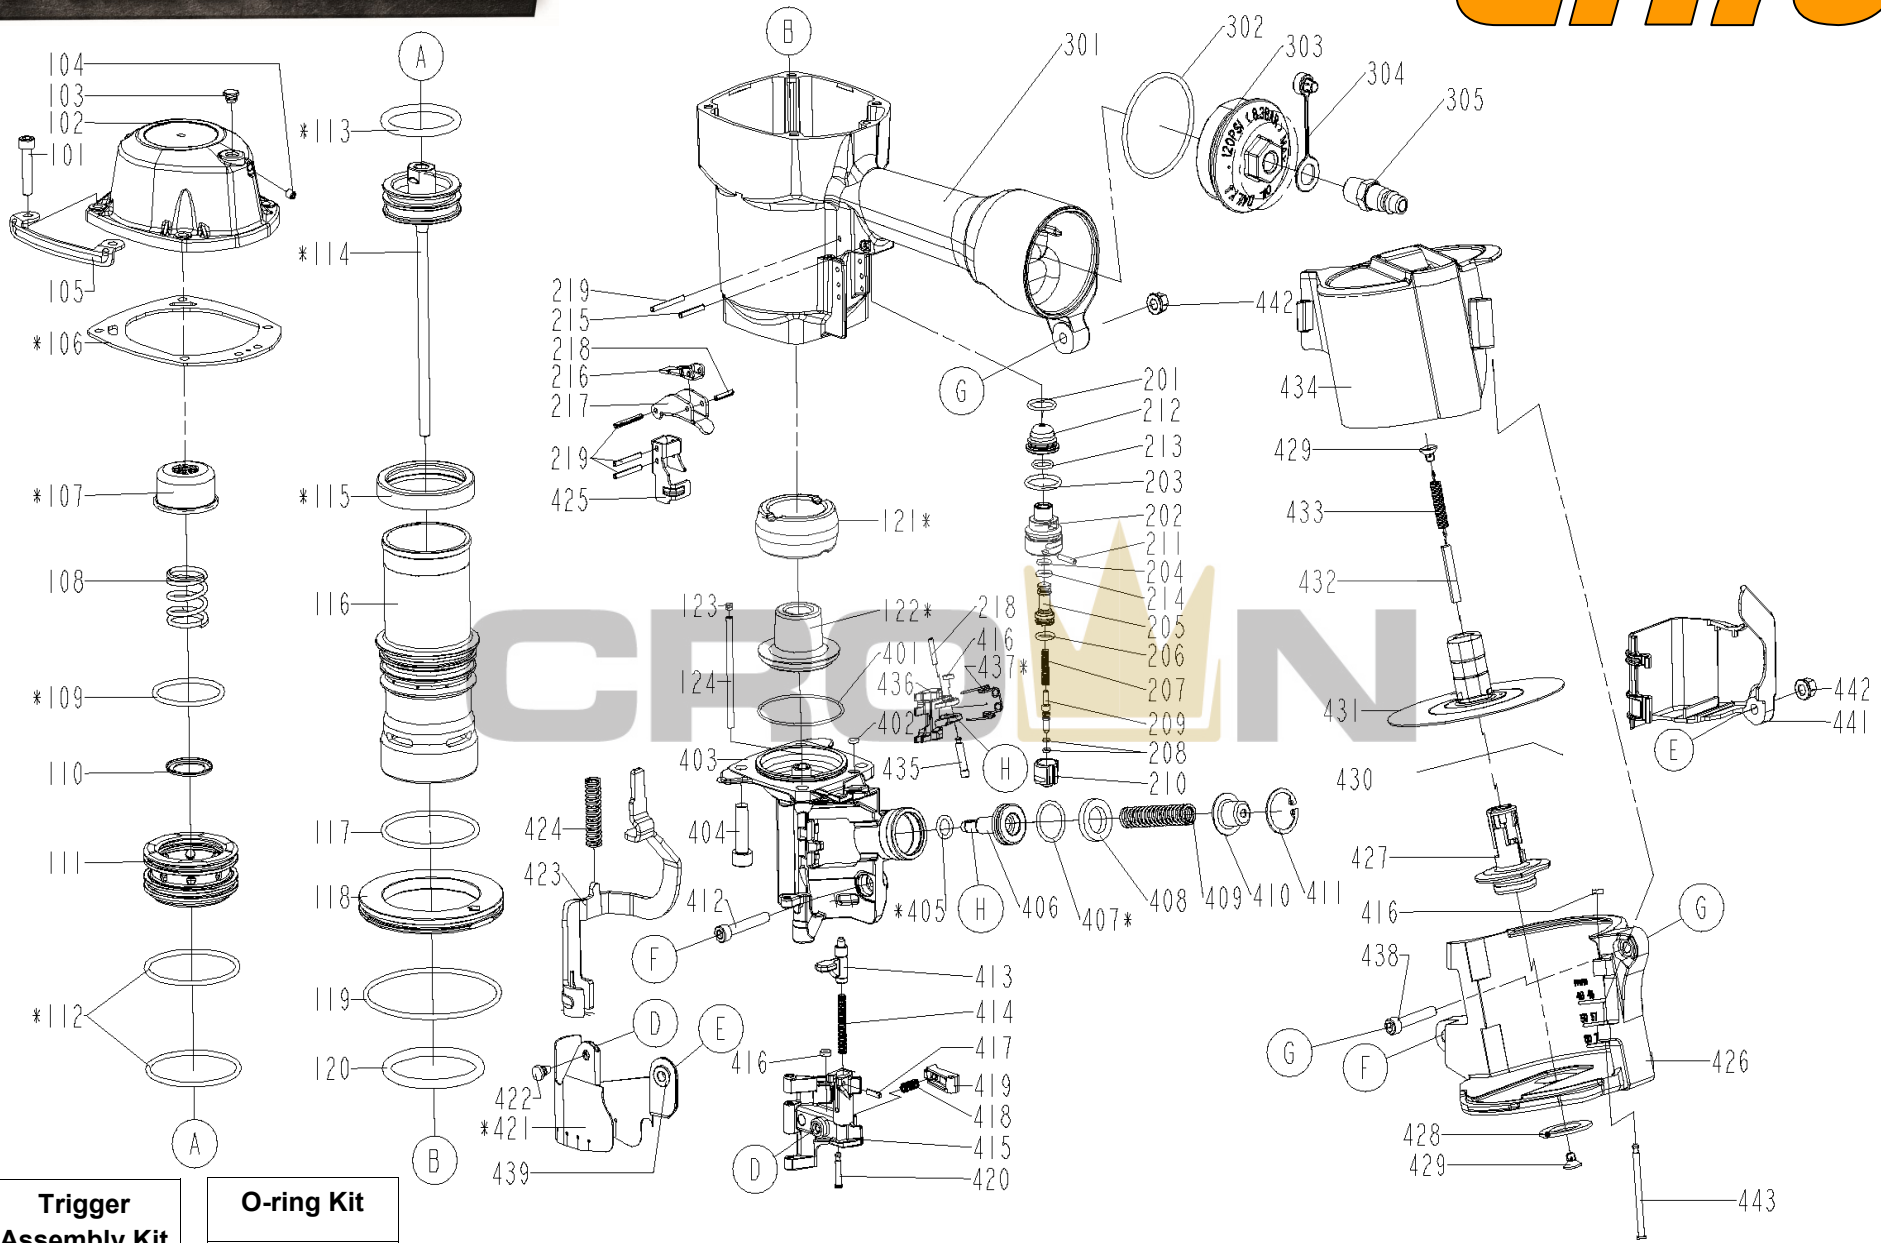

PNEU TOOLS

CN70

Trigger Assembly Kit
830400

O-ring Kit
CN70-ORINGKIT

PALLET COIL NAILER

PALLET COIL NAILER

Item	Part Number	Description	Item	Part Number	Description
101	820673	HEX.SOC.HD.BOLT	124	820110	DOOR SHAFT PIN
102	820166	CAP	201	Order as Trigger Assembly Kit P/N: 830400	O - RING
103	820064	GROMMET	202		PLUNGER CAP
104	920502	HEX.SOC.HD.SCREW	203		O - RING
105	820549	GUIDE COVER	204		O - RING
106	810313	CYLINDER CAP SEAL	205		VALVE PLUNGER
107	820311	SEAL	206		O - RING
108	810864	COMPRESSION SPRING	207		SPRING
109	920808	O - RING (in O-ring Kit)	208		O - RING
110	820412	WASHER	209		PLUNGER
111	820151	HD.VALVE PISTON	210		TRIGGER VALVE HEAD
112	830355	O - RING (in O-ring Kit)	211		PIN
113	830351	O - RING (in O-ring Kit)	212		COVER-PLUNGER
114	810007	DRIVER UNIT	213		O - RING
115	820567	COLLAR	214	O - RING	
116	810511	CYLINDER	215	820877	SPIRAL PINS
117	830354	O - RING (in O-ring Kit)	216	810410	SECONDARY TRIGGER
118	810522	CYLINDER SPACER	217	810405	TRIGGER
119	830254	O - RING (in O-ring Kit)	218	820718	SPIRAL PINS
120	830243	O - RING (in O-ring Kit)	219	820883	SPIRAL PINS
121	810613	BUMPER-A	301	810208	GUN BODY UNIT
122	810614	BUMPER-B	302	830513	O - RING (in O-ring Kit)
123	820067	GROMMET A			