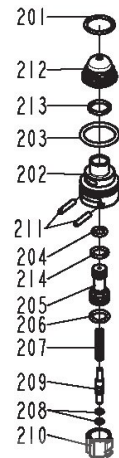

PNEU TOOLS

CN64

**Trigger
Assembly Kit**
830400

O-ring Kit
CN64-
ORINGKIT

PALLET COIL NAILER

PALLET COIL NAILER

Item	Part Number	Description	Item	Part Number	Description	
101	820695	DEFLECTOR BOLT	303	810931	END CAP	
102	820417	WASHER	304	940620	AIR PLUG CAP	
103	820041	RUBBER WASHER	305	920320	AIR PLUG	
104	820324	DEFLECTOR	401	830390	O - RING (in O-ring Kit)	
105	810643	MUFFLER	402	830337	O - RING (in O-ring Kit)	
106	830278	O - RING (in O-ring Kit)	403	820427	NOSE PIECE	
107	920502	SHCS	404	820678B	SHCS	
108	820670	SHCS	405	830223	O - RING (in O-ring Kit)	
109	820550	SIDE GUARD	406	820128	FEEDER PISTON	
110	840153	CAP	407	830234	O - RING (in O-ring Kit)	
111	820413	WASHER SEAL	408	810861	SPRING	
112	820312	SEAL	409	810961	FEED BUMPER	
113	810871	COMPRESSION SPRING	410	810869	SPRING	
114	830319	O - RING (in O-ring Kit)	411	820542	ROD	
115	920808	O - RING (in O-ring Kit)	412	820139	FEED PISTON CAP	
116	820415	WASHER	413	820816	C - RING	
117	820153	LOWER HEAD VALVE	414	810351	DOOR LATCH	
118	810314	GASKET	415	810360	LATCH SPRING	
119	830242	O - RING (in O-ring Kit)	416	820105	DOOR	
120	810010	DRIVER UNIT	417	820051	RETAINER	
121	820569	COLLAR	418	920529	ROLL PIN	
122	810514	CYLINDER	419	810841	SPRING	
123	830321	O - RING (in O-ring Kit)	420	820026	NAIL GUIDE	
124	810536	CYLINDER RING	421	820032	FIXED PIN	
125	810524	CYLINDER SPACER	422	820433	NOSE GUARD	
126	830251	O - RING (in O-ring Kit)	423	810938	COVER SNAP	
127	810616	BUMPER	424	810706	SAFETY	
201	Order as Trigger Assembly Kit P/N: 830400	O - RING	425	810819	SAFETY SPRING	
202		UPPER TRIGGER VALVE	426	820112	DOOR SHAFT PIN	
203		O - RING	427	820005	MAGAZINE	
204		O - RING	428	840155	MAGAZINE POST	
205		VALVE PLUNGER	429	820517	RUBBER WASHER	
206		O - RING	430	810948	SPRING CLIP	
207		SPRING	431	820017	NAIL TRAY	
208		O - RING	432	820512	SPACER	
209		PLUNGER	433	810803	PULL SPRING	
210		LOWER TRIGGER VALVE	434	820011	MAGAZINE COVER	
211		ROLL PIN	435	820132	FEEDER PIN	
212		PLUNGER CAP	436	810330	FEEDER PAW	
213		O - RING	437	810335	FEEDER SPRING	
214		O - RING	438	820661	SHCS	
215		820877	ROLL PIN	439	820068	WASHER
216		810410	SECONDARY TRIGGER	440	820811	FLAT WASHER
217	810405	TRIGGER	441	810956	SPRING COVER	
218	820718	ROLL PIN	442	820217	MAGAZINE SHAFT PIN	
219	820885	ROLL PIN	443	830015	NUT	
301	810209	GUN BODY UNIT	444	810828	SAFETY GUIDE	
302	940608	O - RING (in O-ring Kit)				