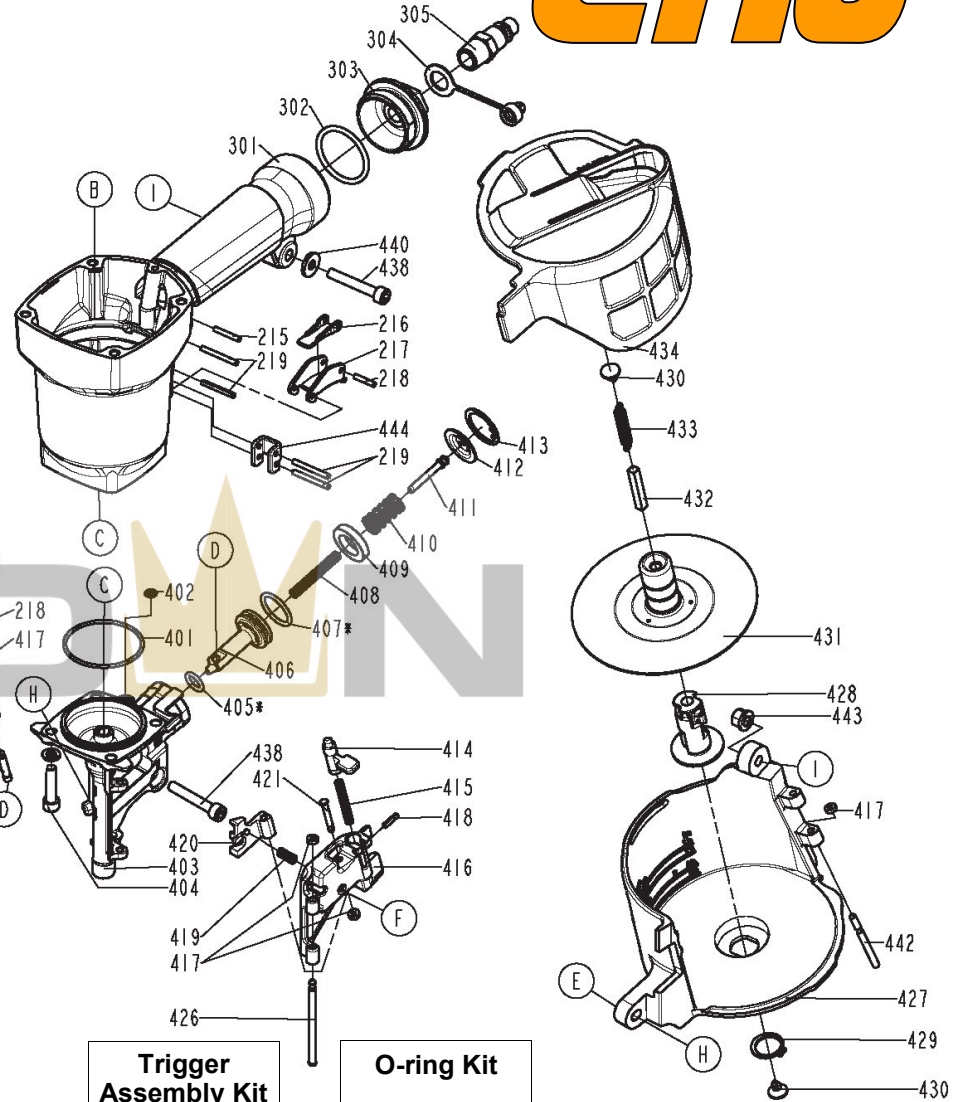

PNEU TOOLS

CN64

**Trigger
Assembly Kit**
830400

O-ring Kit
CN64-
ORINGKIT

PALLET COIL NAILER

PALLET COIL NAILER

Item	Part Number	Description	Item	Part Number	Description	
101	820695	DEFLECTOR BOLT	303	810931	END CAP	
102	820417	WASHER	304	940620	AIR PLUG CAP	
103	820041	RUBBER WASHER	305	920320	AIR PLUG	
104	820324	DEFLECTOR	401	830390	O - RING (in O-ring Kit)	
105	810643	MUFFLER	402	830337	O - RING (in O-ring Kit)	
106	830278	O - RING (in O-ring Kit)	403	820427	NOSE PIECE	
107	920502	SHCS	404	820678B	SHCS	
108	820670	SHCS	405	830223	O - RING (in O-ring Kit)	
109	820550	SIDE GUARD	406	820128	FEEDER PISTON	
110	840153	CAP	407	830234	O - RING (in O-ring Kit)	
111	820413	WASHER SEAL	408	810861	SPRING	
112	820312	SEAL	409	810961	FEED BUMPER	
113	810871	COMPRESSION SPRING	410	810869	SPRING	
114	830319	O - RING (in O-ring Kit)	411	820542	ROD	
115	920808	O - RING (in O-ring Kit)	412	820139	FEED PISTON CAP	
116	820415	WASHER	413	820816	C - RING	
117	820153	LOWER HEAD VALVE	414	810351	DOOR LATCH	
118	810314	GASKET	415	810360	LATCH SPRING	
119	830242	O - RING (in O-ring Kit)	416	820105	DOOR	
120	810010	DRIVER UNIT	417	820051	RETAINER	
121	820569	COLLAR	418	920529	ROLL PIN	
122	810514	CYLINDER	419	810841	SPRING	
123	830321	O - RING (in O-ring Kit)	420	820026	NAIL GUIDE	
124	810536	CYLINDER RING	421	820032	FIXED PIN	
125	810524	CYLINDER SPACER	422	820433	NOSE GUARD	
126	830251	O - RING (in O-ring Kit)	423	810938	COVER SNAP	
127	810616	BUMPER	424	810706	SAFETY	
201	Order as Trigger Assembly Kit P/N: 830400	O - RING	425	810819	SAFETY SPRING	
202		UPPER TRIGGER VALVE	426	820112	DOOR SHAFT PIN	
203		O - RING	427	820005	MAGAZINE	
204		O - RING	428	840155	MAGAZINE POST	
205		VALVE PLUNGER	429	820517	RUBBER WASHER	
206		O - RING	430	810948	SPRING CLIP	
207		SPRING	431	820017	NAIL TRAY	
208		O - RING	432	820512	SPACER	
209		PLUNGER	433	810803	PULL SPRING	
210		LOWER TRIGGER VALVE	434	820011	MAGAZINE COVER	
211		ROLL PIN	435	820132	FEEDER PIN	
212		PLUNGER CAP	436	810330	FEEDER PAW	
213		O - RING	437	810335	FEEDER SPRING	
214		O - RING	438	820661	SHCS	
215		820877	ROLL PIN	439	820068	WASHER
216		810410	SECONDARY TRIGGER	440	820811	FLAT WASHER
217	810405	TRIGGER	441	810956	SPRING COVER	
218	820718	ROLL PIN	442	820217	MAGAZINE SHAFT PIN	
219	820885	ROLL PIN	443	830015	NUT	
301	810209	GUN BODY UNIT	444	810828	SAFETY GUIDE	
302	940608	O - RING (in O-ring Kit)				