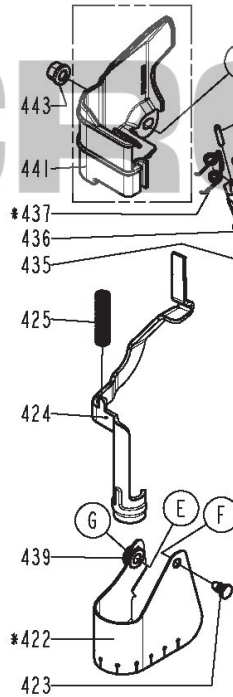

PNEU TOOLS

CN64

**Trigger
Assembly Kit**
830400

O-ring Kit
CN64-
ORINGKIT

PALLET COIL NAILER

PALLET COIL NAILER

Item	Part Number	Description	Item	Part Number	Description	
101	820695	DEFLECTOR BOLT	303	810931	END CAP	
102	820417	WASHER	304	940620	AIR PLUG CAP	
103	820041	RUBBER WASHER	305	920320	AIR PLUG	
104	820324	DEFLECTOR	401	830390	O - RING (in O-ring Kit)	
105	810643	MUFFLER	402	830337	O - RING (in O-ring Kit)	
106	830278	O - RING (in O-ring Kit)	403	820427	NOSE PIECE	
107	920502	SHCS	404	820678B	SHCS	
108	820670	SHCS	405	830223	O - RING (in O-ring Kit)	
109	820550	SIDE GUARD	406	820128	FEEDER PISTON	
110	840153	CAP	407	830234	O - RING (in O-ring Kit)	
111	820413	WASHER SEAL	408	810861	SPRING	
112	820312	SEAL	409	810961	FEED BUMPER	
113	810871	COMPRESSION SPRING	410	810869	SPRING	
114	830319	O - RING (in O-ring Kit)	411	820542	ROD	
115	920808	O - RING (in O-ring Kit)	412	820139	FEED PISTON CAP	
116	820415	WASHER	413	820816	C - RING	
117	820153	LOWER HEAD VALVE	414	810351	DOOR LATCH	
118	810314	GASKET	415	810360	LATCH SPRING	
119	830242	O - RING (in O-ring Kit)	416	820105	DOOR	
120	810010	DRIVER UNIT	417	820051	RETAINER	
121	820569	COLLAR	418	920529	ROLL PIN	
122	810514	CYLINDER	419	810841	SPRING	
123	830321	O - RING (in O-ring Kit)	420	820026	NAIL GUIDE	
124	810536	CYLINDER RING	421	820032	FIXED PIN	
125	810524	CYLINDER SPACER	422	820433	NOSE GUARD	
126	830251	O - RING (in O-ring Kit)	423	810938	COVER SNAP	
127	810616	BUMPER	424	810706	SAFETY	
201	Order as Trigger Assembly Kit P/N: 830400	O - RING	425	810819	SAFETY SPRING	
202		UPPER TRIGGER VALVE	426	820112	DOOR SHAFT PIN	
203		O - RING	427	820005	MAGAZINE	
204		O - RING	428	840155	MAGAZINE POST	
205		VALVE PLUNGER	429	820517	RUBBER WASHER	
206		O - RING	430	810948	SPRING CLIP	
207		SPRING	431	820017	NAIL TRAY	
208		O - RING	432	820512	SPACER	
209		PLUNGER	433	810803	PULL SPRING	
210		LOWER TRIGGER VALVE	434	820011	MAGAZINE COVER	
211		ROLL PIN	435	820132	FEEDER PIN	
212		PLUNGER CAP	436	810330	FEEDER PAW	
213		O - RING	437	810335	FEEDER SPRING	
214		O - RING	438	820661	SHCS	
215		820877	ROLL PIN	439	820068	WASHER
216		810410	SECONDARY TRIGGER	440	820811	FLAT WASHER
217	810405	TRIGGER	441	810956	SPRING COVER	
218	820718	ROLL PIN	442	820217	MAGAZINE SHAFT PIN	
219	820885	ROLL PIN	443	830015	NUT	
301	810209	GUN BODY UNIT	444	810828	SAFETY GUIDE	
302	940608	O - RING (in O-ring Kit)				