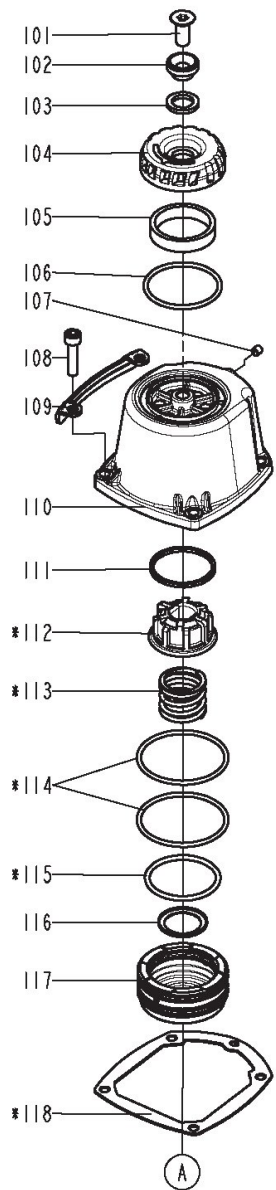

PNEU TOOLS

CN64

**Trigger
Assembly Kit**
830400

O-ring Kit
CN64-
ORINGKIT

PALLET COIL NAILER

PALLET COIL NAILER

Item	Part Number	Description	Item	Part Number	Description	
101	820695	DEFLECTOR BOLT	303	810931	END CAP	
102	820417	WASHER	304	940620	AIR PLUG CAP	
103	820041	RUBBER WASHER	305	920320	AIR PLUG	
104	820324	DEFLECTOR	401	830390	O - RING (in O-ring Kit)	
105	810643	MUFFLER	402	830337	O - RING (in O-ring Kit)	
106	830278	O - RING (in O-ring Kit)	403	820427	NOSE PIECE	
107	920502	SHCS	404	820678B	SHCS	
108	820670	SHCS	405	830223	O - RING (in O-ring Kit)	
109	820550	SIDE GUARD	406	820128	FEEDER PISTON	
110	840153	CAP	407	830234	O - RING (in O-ring Kit)	
111	820413	WASHER SEAL	408	810861	SPRING	
112	820312	SEAL	409	810961	FEED BUMPER	
113	810871	COMPRESSION SPRING	410	810869	SPRING	
114	830319	O - RING (in O-ring Kit)	411	820542	ROD	
115	920808	O - RING (in O-ring Kit)	412	820139	FEED PISTON CAP	
116	820415	WASHER	413	820816	C - RING	
117	820153	LOWER HEAD VALVE	414	810351	DOOR LATCH	
118	810314	GASKET	415	810360	LATCH SPRING	
119	830242	O - RING (in O-ring Kit)	416	820105	DOOR	
120	810010	DRIVER UNIT	417	820051	RETAINER	
121	820569	COLLAR	418	920529	ROLL PIN	
122	810514	CYLINDER	419	810841	SPRING	
123	830321	O - RING (in O-ring Kit)	420	820026	NAIL GUIDE	
124	810536	CYLINDER RING	421	820032	FIXED PIN	
125	810524	CYLINDER SPACER	422	820433	NOSE GUARD	
126	830251	O - RING (in O-ring Kit)	423	810938	COVER SNAP	
127	810616	BUMPER	424	810706	SAFETY	
201	Order as Trigger Assembly Kit P/N: 830400	O - RING	425	810819	SAFETY SPRING	
202		UPPER TRIGGER VALVE	426	820112	DOOR SHAFT PIN	
203		O - RING	427	820005	MAGAZINE	
204		O - RING	428	840155	MAGAZINE POST	
205		VALVE PLUNGER	429	820517	RUBBER WASHER	
206		O - RING	430	810948	SPRING CLIP	
207		SPRING	431	820017	NAIL TRAY	
208		O - RING	432	820512	SPACER	
209		PLUNGER	433	810803	PULL SPRING	
210		LOWER TRIGGER VALVE	434	820011	MAGAZINE COVER	
211		ROLL PIN	435	820132	FEEDER PIN	
212		PLUNGER CAP	436	810330	FEEDER PAW	
213		O - RING	437	810335	FEEDER SPRING	
214		O - RING	438	820661	SHCS	
215		820877	ROLL PIN	439	820068	WASHER
216		810410	SECONDARY TRIGGER	440	820811	FLAT WASHER
217	810405	TRIGGER	441	810956	SPRING COVER	
218	820718	ROLL PIN	442	820217	MAGAZINE SHAFT PIN	
219	820885	ROLL PIN	443	830015	NUT	
301	810209	GUN BODY UNIT	444	810828	SAFETY GUIDE	
302	940608	O - RING (in O-ring Kit)				