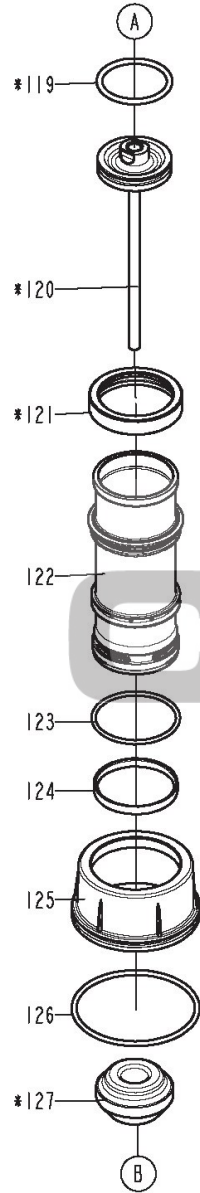

PNEU TOOLS

CN64

**Trigger
Assembly Kit**
830400

O-ring Kit
CN64-
ORINGKIT

PALLET COIL NAILER

PALLET COIL NAILER

Item	Part Number	Description	Item	Part Number	Description	
101	820695	DEFLECTOR BOLT	303	810931	END CAP	
102	820417	WASHER	304	940620	AIR PLUG CAP	
103	820041	RUBBER WASHER	305	920320	AIR PLUG	
104	820324	DEFLECTOR	401	830390	O - RING (in O-ring Kit)	
105	810643	MUFFLER	402	830337	O - RING (in O-ring Kit)	
106	830278	O - RING (in O-ring Kit)	403	820427	NOSE PIECE	
107	920502	SHCS	404	820678B	SHCS	
108	820670	SHCS	405	830223	O - RING (in O-ring Kit)	
109	820550	SIDE GUARD	406	820128	FEEDER PISTON	
110	840153	CAP	407	830234	O - RING (in O-ring Kit)	
111	820413	WASHER SEAL	408	810861	SPRING	
112	820312	SEAL	409	810961	FEED BUMPER	
113	810871	COMPRESSION SPRING	410	810869	SPRING	
114	830319	O - RING (in O-ring Kit)	411	820542	ROD	
115	920808	O - RING (in O-ring Kit)	412	820139	FEED PISTON CAP	
116	820415	WASHER	413	820816	C - RING	
117	820153	LOWER HEAD VALVE	414	810351	DOOR LATCH	
118	810314	GASKET	415	810360	LATCH SPRING	
119	830242	O - RING (in O-ring Kit)	416	820105	DOOR	
120	810010	DRIVER UNIT	417	820051	RETAINER	
121	820569	COLLAR	418	920529	ROLL PIN	
122	810514	CYLINDER	419	810841	SPRING	
123	830321	O - RING (in O-ring Kit)	420	820026	NAIL GUIDE	
124	810536	CYLINDER RING	421	820032	FIXED PIN	
125	810524	CYLINDER SPACER	422	820433	NOSE GUARD	
126	830251	O - RING (in O-ring Kit)	423	810938	COVER SNAP	
127	810616	BUMPER	424	810706	SAFETY	
201	Order as Trigger Assembly Kit P/N: 830400	O - RING	425	810819	SAFETY SPRING	
202		UPPER TRIGGER VALVE	426	820112	DOOR SHAFT PIN	
203		O - RING	427	820005	MAGAZINE	
204		O - RING	428	840155	MAGAZINE POST	
205		VALVE PLUNGER	429	820517	RUBBER WASHER	
206		O - RING	430	810948	SPRING CLIP	
207		SPRING	431	820017	NAIL TRAY	
208		O - RING	432	820512	SPACER	
209		PLUNGER	433	810803	PULL SPRING	
210		LOWER TRIGGER VALVE	434	820011	MAGAZINE COVER	
211		ROLL PIN	435	820132	FEEDER PIN	
212		PLUNGER CAP	436	810330	FEEDER PAW	
213		O - RING	437	810335	FEEDER SPRING	
214		O - RING	438	820661	SHCS	
215		820877	ROLL PIN	439	820068	WASHER
216		810410	SECONDARY TRIGGER	440	820811	FLAT WASHER
217	810405	TRIGGER	441	810956	SPRING COVER	
218	820718	ROLL PIN	442	820217	MAGAZINE SHAFT PIN	
219	820885	ROLL PIN	443	830015	NUT	
301	810209	GUN BODY UNIT	444	810828	SAFETY GUIDE	
302	940608	O - RING (in O-ring Kit)				