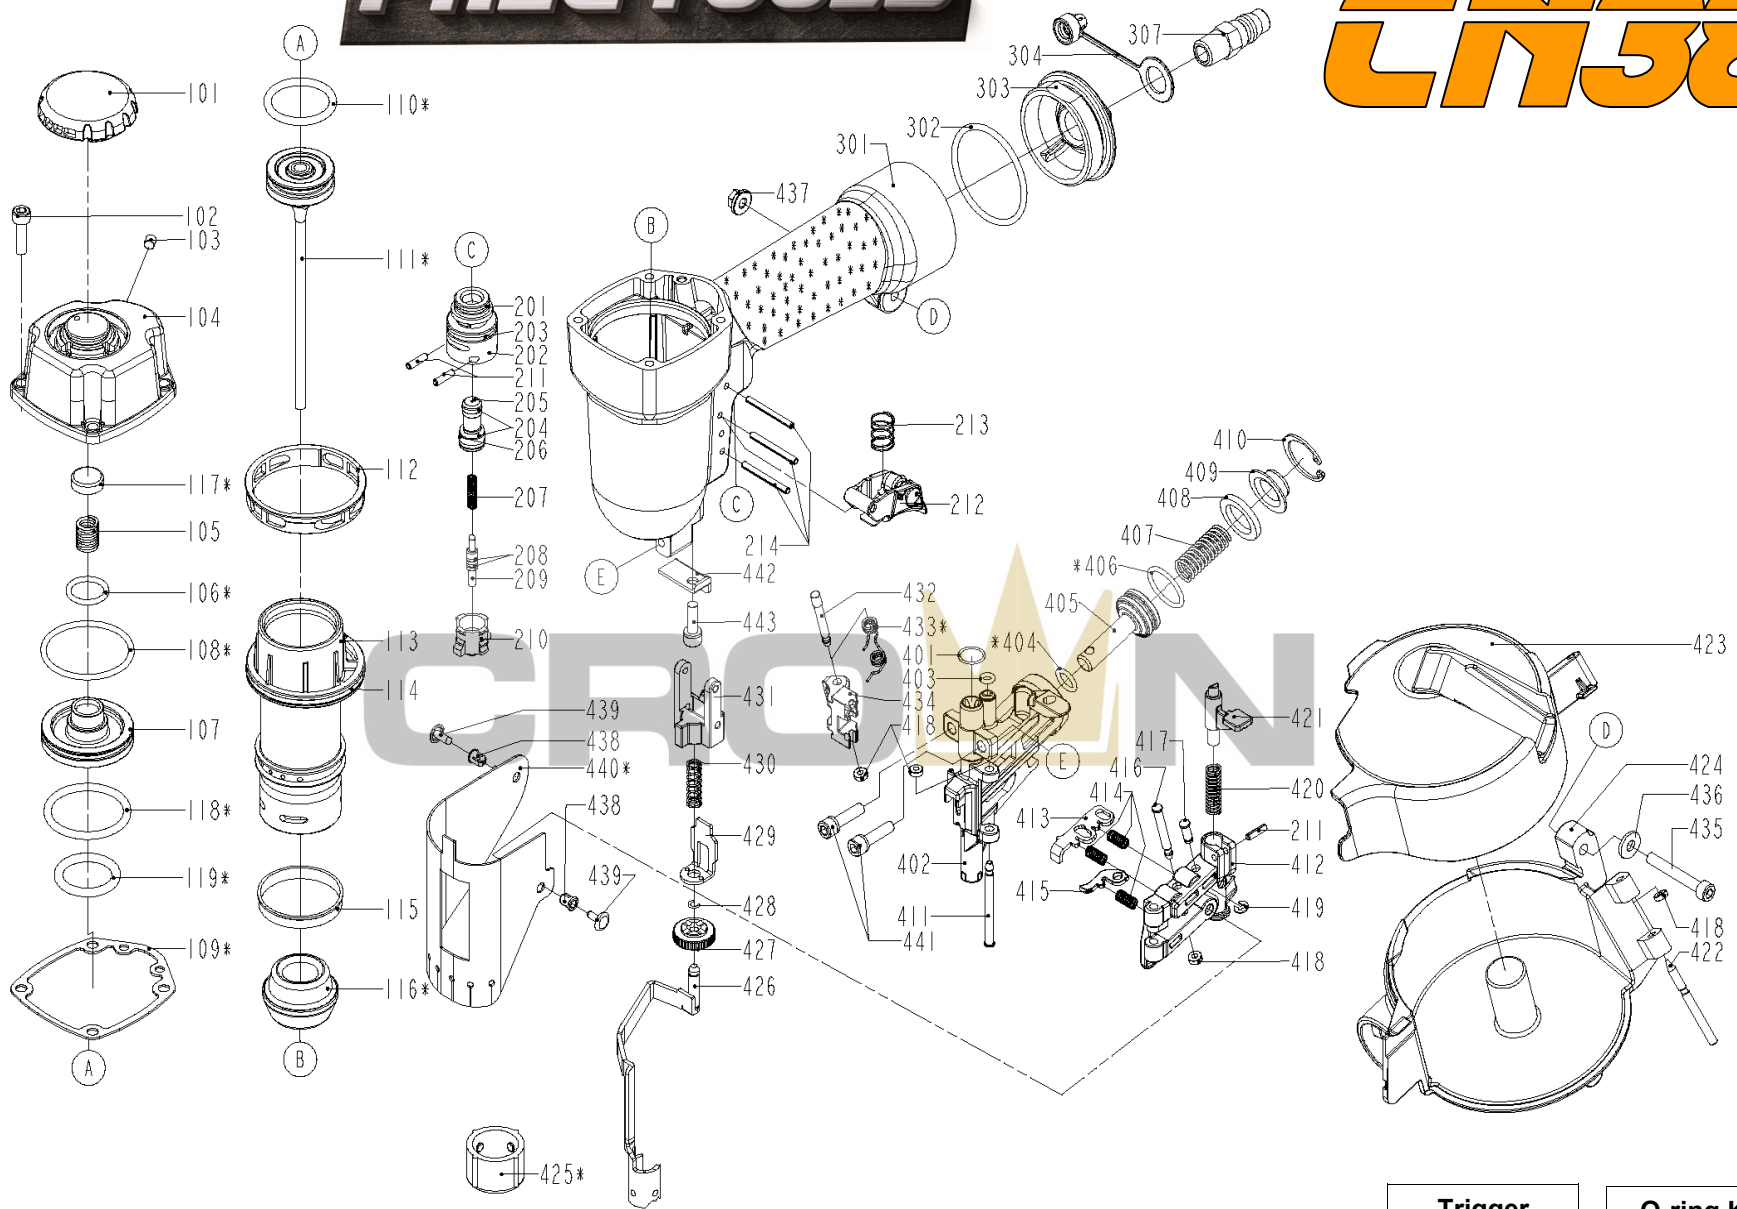

PNEU TOOLS

CN38

MINI COIL NAILER

**Trigger
Assembly Kit**
830402

O-ring Kit
CN38-
ORINGKIT

MINI COIL NAILER

Item	Part Number	Description	Item	Part Number	Description
101	920500	DEFLECTOR	404	920584	O - RING (in O-ring Kit)
102	840111	HEX.SOC.HD.BOLT	405	920545	FEED PISTON
103	920502	HEX.SOC.HD.SCREW	406	920546	O - RING (in O-ring Kit)
104	841351	CAP	407	920547	SPRING A COMPERSSION
105	920505	COMPRESSION SPRING	408	920548	FEED BUMPER
106	840977	O - RING (in O-ring Kit)	409	920549	FEED PISTON CAP
107	841352	HD.VALVE PISTON	410	920585	C - RING
108	920507	O - RING (in O-ring Kit)	411	841360	DOOR SHAFT PIN
109	920510	PACKING	412	841361	DOOR
110	841353	O - RING (in O-ring Kit)	413	920557	FIRST STOPPER FINGER
111	841354	DRIVER UNIT	414	920556	STOPPER FINGER SPRING
112	920518	CYLINDER PRESS RING	415	920558	SECOND STOPPER FINGE
113	841355	CYLINDER	416	920559	PIN-NAIL STOP
114	920515	O - RING (in O-ring Kit)	417	920560	PIN
115	920516	CYLINDER RING	418	920553	PU RETAINER
116	920517	BUMPER	419	920583	E - RING
117	920504	SEAL	420	920561	LATCH SPRING
118	841356	O - RING (in O-ring Kit)	421	920562	DOOR LATCH
119	841357	O - RING (in O-ring Kit)	422	920570	MAGAZINE SHAFT PIN
201	Order as Trigger Assembly Kit P/N: 830402	O - RING	423	841362	MAGAZINE COVER
202		PLUNGER CAP	424	841363	MAGAZINE CASE
203		O - RING	425	920574	PROTECTIVE CASING
204		O - RING	426	841364	SAFETY A UNIT
205		VALVE PLUNGER	427	920577	ADJUST AXIE
206		O - RING	428	920576	RING
207		SPRING	429	841365	SAFETY B
208		O - RING	430	920579	SAFETY SPRING
209		PLUNGER	431	841366	SAFETY GUIDE
210		TRIGGER VALVE HEAD	432	920552	PIN FEED PISTON
211		SPRING PIN	433	920551	FEED FINGER SPRING
212	810101	TRIGGER UNIT	434	920550	FEED FINGER
213	810882	SPRING	435	920709	HEX.SOC.HD.BOLT
214	920530	SPRING PIN	436	920572	FLAT WASHER
301	841358	GUN BODY UNIT	437	920573	BOLT CAP
302	920540	O - RING (in O-ring Kit)	438	920586	FIXED RING
303	810922	END CAP	439	920587	FIXED PIN
304	920637	DUSTY COVER	440	841367	MUZZLE PROTECTOR
307	920320	AIR PLUG	441	920589	BOLT ASSY
401	920541	O - RING (in O-ring Kit)	442	841368	STOPPER
402	841359	NOSE PIECE	443	830999	BOLT ASSY
403	920544	O - RING (in O-ring Kit)			