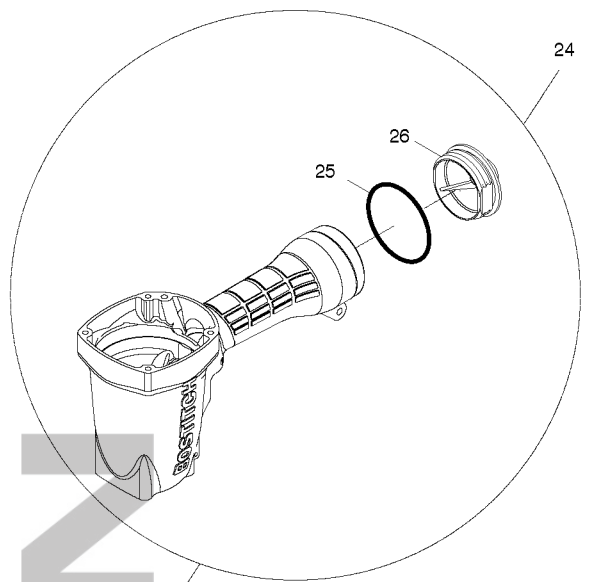

HERRIENDA CORRUGADA
 OUTIL POUR ATTACHES ONDULÉES

Parts List for CF15 Type 0

Item Number	Part Number	Description	Qty Required
1	S0110512100	HEX.SOC.HD.BOLT	3
2	P3040000400	EXHAUST COVER-PLASTI	1
3	P3040000400	EXHAUST COVER-PLASTI	1
4	P2840000166	EXHAUST COVER PLUG	1
5	P2845203162	SPACER	1
6	P2900002266	DEFLECTOR COVER	1
7	S2710525102	HEX.SOC.HD.BOLT	4
8	P2900002300	DEFLECTOR UNIT	1
9	174050	GASKET-FRAME/DEFLECT	1
10	174049	SEAL-DEFLECTOR	1
11	174051	SPRING-COMPRESSION	1
12	174053	O-RING-20.8MMX2.4MM	1
13	174052	WASHER-SPECIAL	1
14	174054	PISTON-HEAD VALVE	1
15	174055	O-RING-44.7MMX3.5MM	1
16	175556	COLLAR-CYLINDER SLEE	1
17	174056	O-RING-66.5MMX2.0MM	1
18	174060	O-RING-36.0MMX4.0MM	1
19	G0215800	DRIVER UNIT	1
20	174058	O-RING-45.5MMX2.0MM	1
21	P2902000700	CYLINDER	1
22	S06P004800	O-RING	1
23	P2900000400	BUMPER	1
24	P2840004300	ASSEMBLY-FRAME UNIT	1
25	174067	O-RING-45.7MMX2.62MM	1
26	P2840002840	END CAP	1
27	TVA6	KIT-TRIGGER VALVE	1

COPYRIGHT© 2005. All Rights Reserved.

Parts list, pricing, and availability subject to change. Please visit www.dewaltservicenet.com for current parts information.

Parts List for CF15 Type 0

Item Number	Part Number	Description	Qty Required
28	174070	PIN-SPRING-M3X22MM	1
29	174071	PIN-SPRING-M3X30MM	2
30	P3040000166	SAFETY GUIDE	1
31	P2325202662	SPRING	1
32	P2845203062	SPRING HOLDER	1
33	174062	STEPPED PIN	1
34	SEQ4	KIT	1
35	CNTK1	KIT-CONTACT TRIP CON	1
36	174073	O-RING-2.05MMX2.62MM	1
37	000000-00	No Longer Available	1
38	174076	O-RING	1
39	S06S000500	O-RING	1
40	P2900000265	BASE-NOSE	1
41	S2710620101	HEX.SOC.HD.BOLT	4
42	P2905201262	JOINT GUIDE	1
43	G2609500	MAGAZINE UNIT	1
44	P3215203462	BUSHING	2
45	P3215203362	LOCATIONAL BAR	2
46	P1415203362	SPRING	2
47	P3216303565	MAGAZINE PLATE	2
48	174041	SCREW-SFHCS-M4X0.7X1	6
49	P1415203262	LOCATIONAL BAR	1
50	P3215202962	STEEL CHANNEL	1
51	P3210002066	END COVER	1
52	P2842003400	BUSHING	1
53	174064	SCREW-SHCS-M5X0.8X18	1
54	P3215203662	PLATE-BUSHING	1