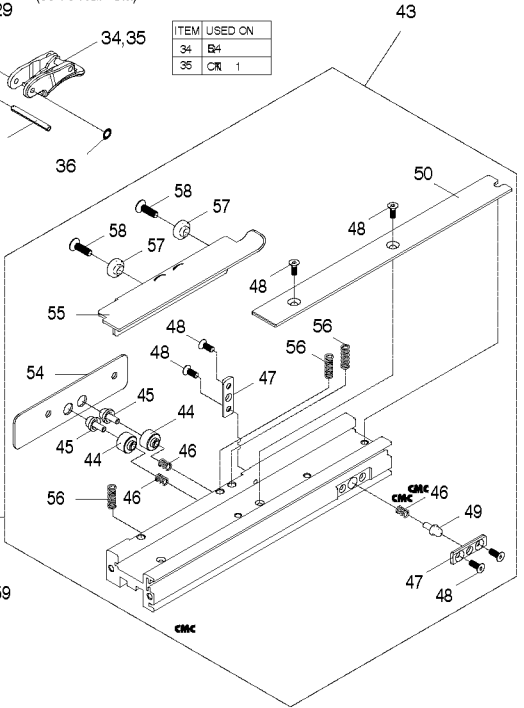

HERRIENDA CORRUGADA
 OUTIL POUR ATTACHES ONDULÉES

Parts List for CF15 Type 0

Item Number	Part Number	Description	Qty Required
1	S0110512100	HEX.SOC.HD.BOLT	3
2	P3040000400	EXHAUST COVER-PLASTI	1
3	P3040000400	EXHAUST COVER-PLASTI	1
4	P2840000166	EXHAUST COVER PLUG	1
5	P2845203162	SPACER	1
6	P2900002266	DEFLECTOR COVER	1
7	S2710525102	HEX.SOC.HD.BOLT	4
8	P2900002300	DEFLECTOR UNIT	1
9	174050	GASKET-FRAME/DEFLECT	1
10	174049	SEAL-DEFLECTOR	1
11	174051	SPRING-COMPRESSION	1
12	174053	O-RING-20.8MMX2.4MM	1
13	174052	WASHER-SPECIAL	1
14	174054	PISTON-HEAD VALVE	1
15	174055	O-RING-44.7MMX3.5MM	1
16	175556	COLLAR-CYLINDER SLEE	1
17	174056	O-RING-66.5MMX2.0MM	1
18	174060	O-RING-36.0MMX4.0MM	1
19	G0215800	DRIVER UNIT	1
20	174058	O-RING-45.5MMX2.0MM	1
21	P2902000700	CYLINDER	1
22	S06P004800	O-RING	1
23	P2900000400	BUMPER	1
24	P2840004300	ASSEMBLY-FRAME UNIT	1
25	174067	O-RING-45.7MMX2.62MM	1
26	P2840002840	END CAP	1
27	TVA6	KIT-TRIGGER VALVE	1

COPYRIGHT© 2005. All Rights Reserved.

Parts list, pricing, and availability subject to change. Please visit www.dewaltservicenet.com for current parts information.

Parts List for CF15 Type 0

Item Number	Part Number	Description	Qty Required
28	174070	PIN-SPRING-M3X22MM	1
29	174071	PIN-SPRING-M3X30MM	2
30	P3040000166	SAFETY GUIDE	1
31	P2325202662	SPRING	1
32	P2845203062	SPRING HOLDER	1
33	174062	STEPPED PIN	1
34	SEQ4	KIT	1
35	CNTK1	KIT-CONTACT TRIP CON	1
36	174073	O-RING-2.05MMX2.62MM	1
37	000000-00	No Longer Available	1
38	174076	O-RING	1
39	S06S000500	O-RING	1
40	P2900000265	BASE-NOSE	1
41	S2710620101	HEX.SOC.HD.BOLT	4
42	P2905201262	JOINT GUIDE	1
43	G2609500	MAGAZINE UNIT	1
44	P3215203462	BUSHING	2
45	P3215203362	LOCATIONAL BAR	2
46	P1415203362	SPRING	2
47	P3216303565	MAGAZINE PLATE	2
48	174041	SCREW-SFHCS-M4X0.7X1	6
49	P1415203262	LOCATIONAL BAR	1
50	P3215202962	STEEL CHANNEL	1
51	P3210002066	END COVER	1
52	P2842003400	BUSHING	1
53	174064	SCREW-SHCS-M5X0.8X18	1
54	P3215203662	PLATE-BUSHING	1