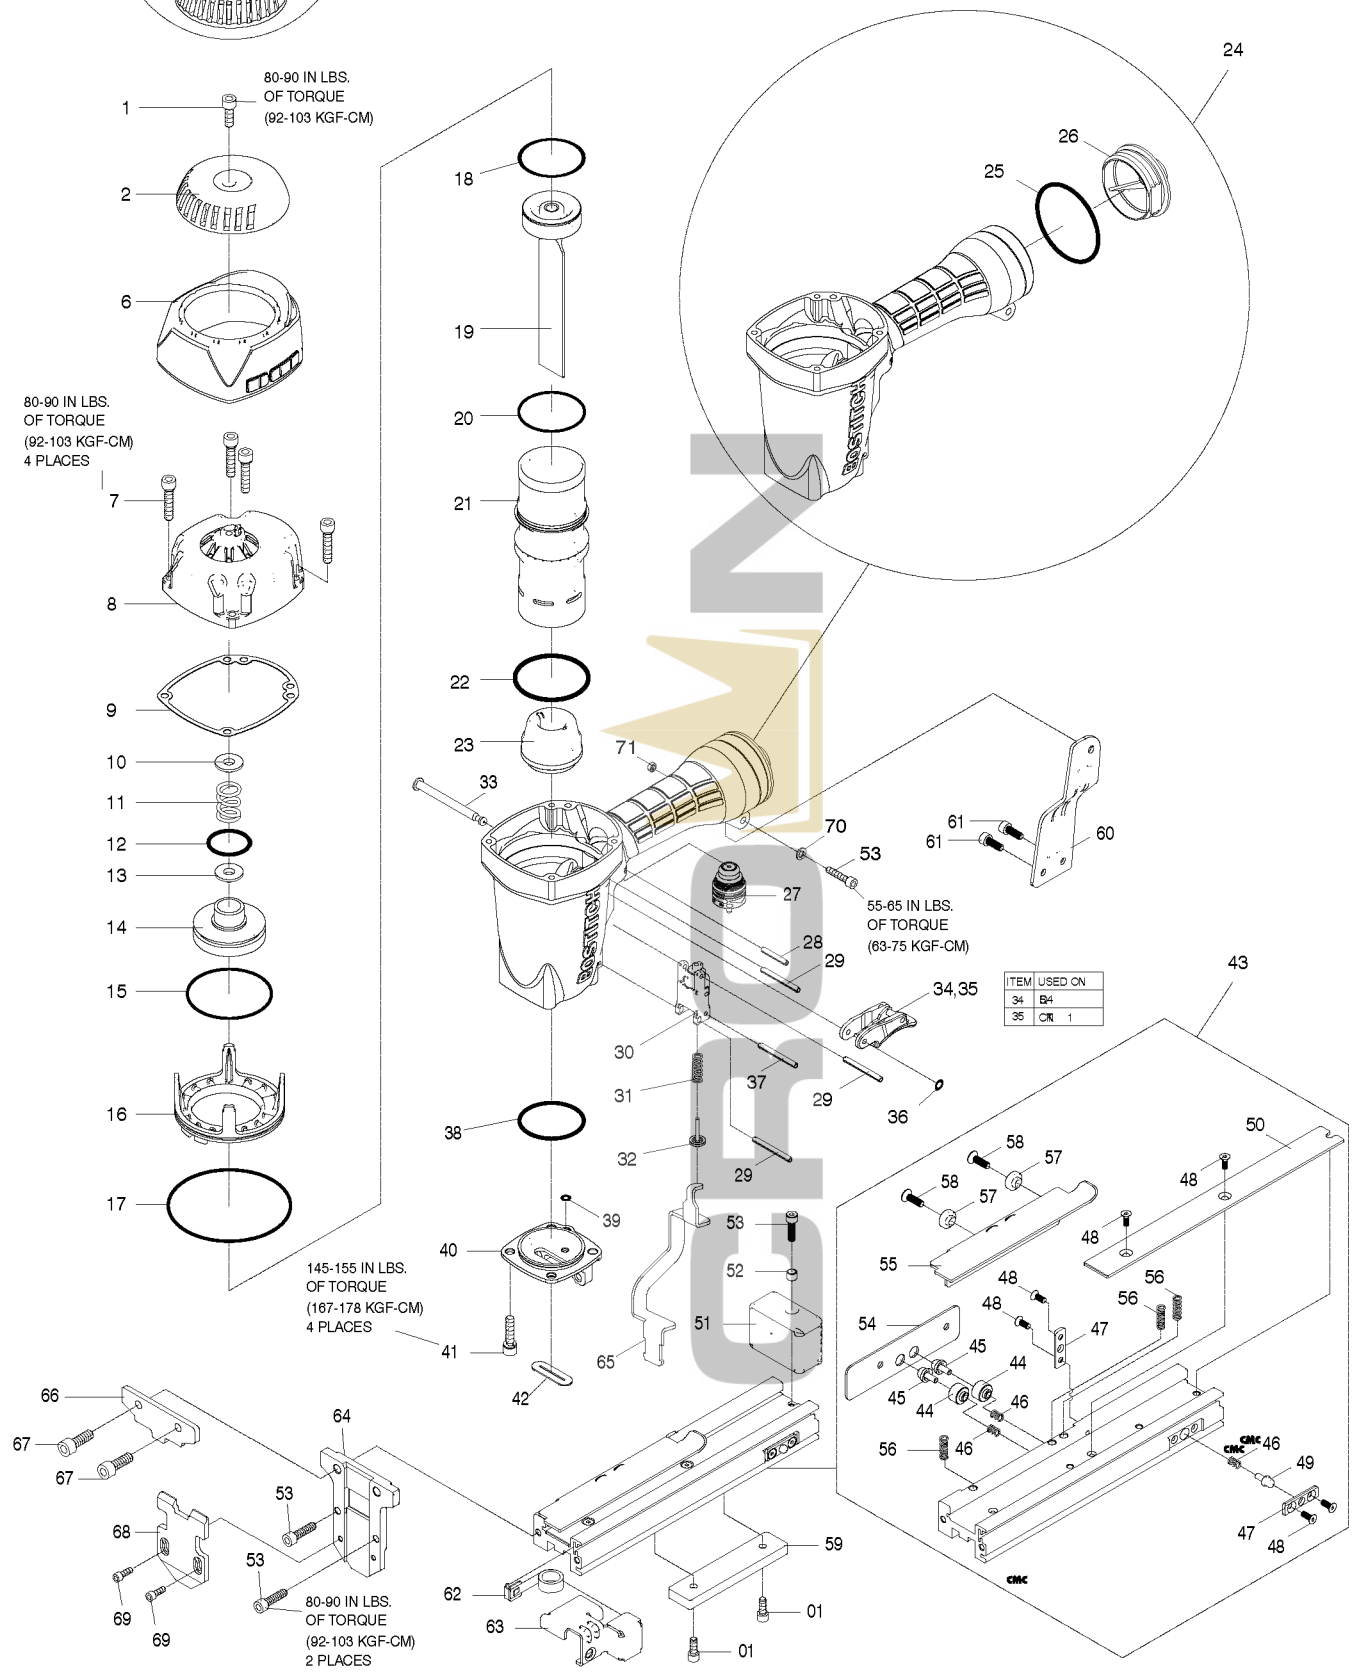

HERRIENDA CORRUGADA
 OUTIL POUR ATTACHES ONDULÉES

Parts List for CF15 Type 0

Item Number	Part Number	Description	Qty Required
1	S0110512100	HEX.SOC.HD.BOLT	3
2	P3040000400	EXHAUST COVER-PLASTI	1
3	P3040000400	EXHAUST COVER-PLASTI	1
4	P2840000166	EXHAUST COVER PLUG	1
5	P2845203162	SPACER	1
6	P2900002266	DEFLECTOR COVER	1
7	S2710525102	HEX.SOC.HD.BOLT	4
8	P2900002300	DEFLECTOR UNIT	1
9	174050	GASKET-FRAME/DEFLECT	1
10	174049	SEAL-DEFLECTOR	1
11	174051	SPRING-COMPRESSION	1
12	174053	O-RING-20.8MMX2.4MM	1
13	174052	WASHER-SPECIAL	1
14	174054	PISTON-HEAD VALVE	1
15	174055	O-RING-44.7MMX3.5MM	1
16	175556	COLLAR-CYLINDER SLEE	1
17	174056	O-RING-66.5MMX2.0MM	1
18	174060	O-RING-36.0MMX4.0MM	1
19	G0215800	DRIVER UNIT	1
20	174058	O-RING-45.5MMX2.0MM	1
21	P2902000700	CYLINDER	1
22	S06P004800	O-RING	1
23	P2900000400	BUMPER	1
24	P2840004300	ASSEMBLY-FRAME UNIT	1
25	174067	O-RING-45.7MMX2.62MM	1
26	P2840002840	END CAP	1
27	TVA6	KIT-TRIGGER VALVE	1

COPYRIGHT© 2005. All Rights Reserved.

Parts list, pricing, and availability subject to change. Please visit www.dewaltservicenet.com for current parts information.

Parts List for CF15 Type 0

Item Number	Part Number	Description	Qty Required
28	174070	PIN-SPRING-M3X22MM	1
29	174071	PIN-SPRING-M3X30MM	2
30	P3040000166	SAFETY GUIDE	1
31	P2325202662	SPRING	1
32	P2845203062	SPRING HOLDER	1
33	174062	STEPPED PIN	1
34	SEQ4	KIT	1
35	CNTK1	KIT-CONTACT TRIP CON	1
36	174073	O-RING-2.05MMX2.62MM	1
37	000000-00	No Longer Available	1
38	174076	O-RING	1
39	S06S000500	O-RING	1
40	P2900000265	BASE-NOSE	1
41	S2710620101	HEX.SOC.HD.BOLT	4
42	P2905201262	JOINT GUIDE	1
43	G2609500	MAGAZINE UNIT	1
44	P3215203462	BUSHING	2
45	P3215203362	LOCATIONAL BAR	2
46	P1415203362	SPRING	2
47	P3216303565	MAGAZINE PLATE	2
48	174041	SCREW-SFHCS-M4X0.7X1	6
49	P1415203262	LOCATIONAL BAR	1
50	P3215202962	STEEL CHANNEL	1
51	P3210002066	END COVER	1
52	P2842003400	BUSHING	1
53	174064	SCREW-SHCS-M5X0.8X18	1
54	P3215203662	PLATE-BUSHING	1