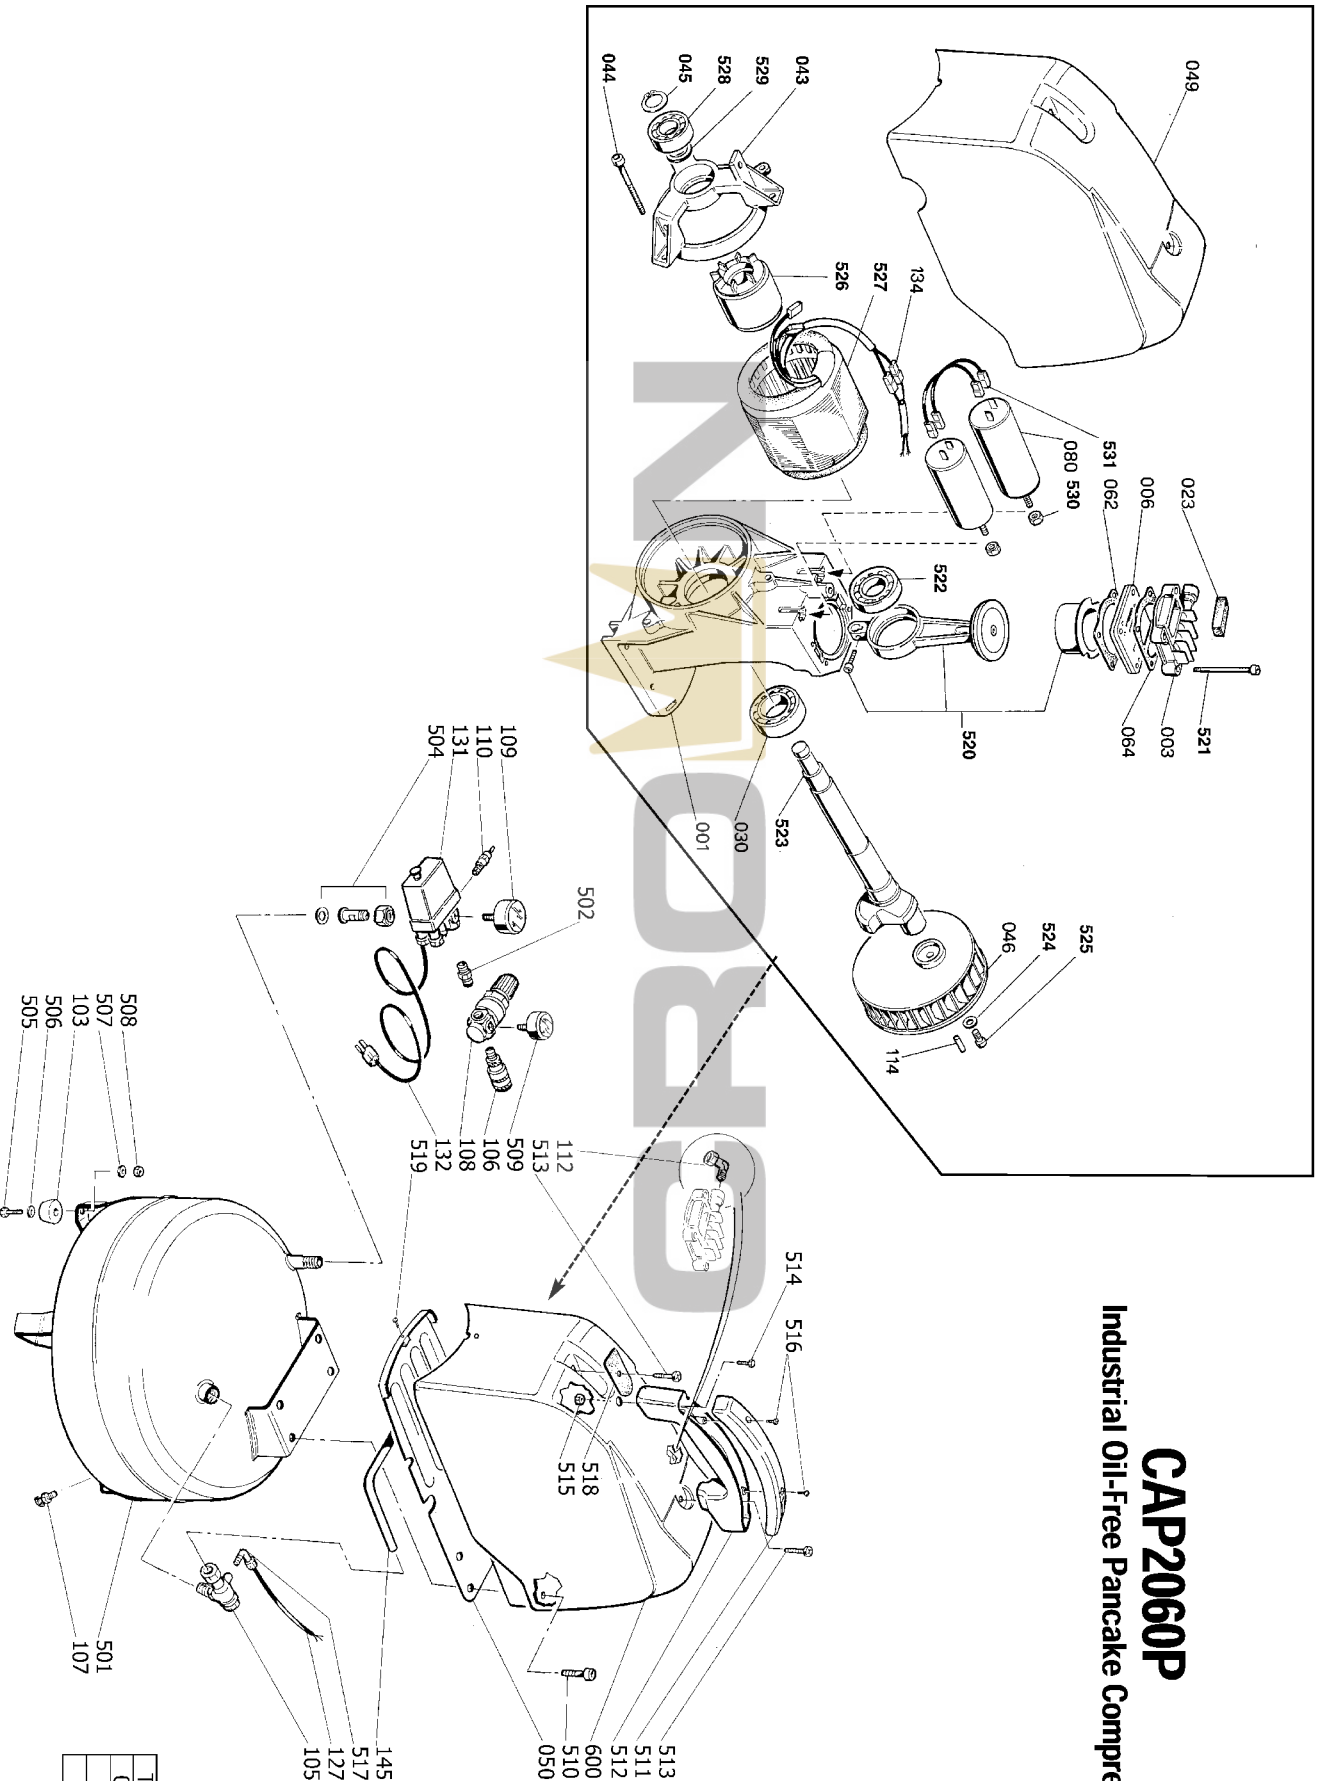

CAP2060P

Industrial Oil-Free Pancake Compressor

TAVOLA
06 BWA

Parts List for CAP2060P Type 0

Item Number	Part Number	Description	Qty Required
1	AB-0461101	CRANKCASE	1
3	AB-7161400	HEAD	1
6	AB-0540051	VALVE PLATE ASSEMBLY	1
23	AB-7181100	FILTER	1
30	AB-9170085	BEARING	1
43	AB-0462200	SHIELD	1
44	AB-9011041	MOTOR BOLTS M5X115	1
45	AB-9140160	CIRCLIP 17 UNI 7436	1
46	AB-9038137	FAN	1
49	AB-836630D	SHROUD	1
50	AB-9038195	BASE PLASTIC COVER V	1
62	AB-7350300	CYL TO VALVE PLATE G	1
64	AB-6750400	GASKET-PLATE HEAD	1
80	AB-9067050	CAPACITOR (30MF)	2
103	AB-9038197	RUBBER FOOT	4
105	AB-9048025	NON RETURN VALVE 1/2	1
106	AB-4100811	QUICK CONNECT	1
107	AB-9050392	DRAIN TAP 1/4IN	1
108	AB-9051116	PRESSURE REDUCER A	1
109	AB-9414744	PRESSURE GAUGE 50 1/	1
112	AB-9053159	ELBOW CONNECTION 3/8	1
114	AB-9053796	PIN	1
127	AB-9270006	RILSAN TUBE 4/6	1
131	AB-9063096	PRESS.SW.4W 3/8IN VA	1
132	AB-9065280	CORD	1
134	AB-9065300	MOTOR CABLE	1
145	AB-9043049	DISCHARGE TUBE	1

COPYRIGHT© 2005. All Rights Reserved.

Parts list, pricing, and availability subject to change. Please visit www.dewaltservicenetwork.com for current parts information.

Parts List for CAP2060P Type 0

Item Number	Part Number	Description	Qty Required
501	AB-9080359022	AIR RECEIVER	1
502	AB-9414245	DOUBLE SCREW 3/8M-1/	1
504	AB-9050371	KIT CONNECTION	1
505	AB-9107334	BOLT	4
506	AB-9131540	WASHER	4
507	AB-9134330	WASHER	4
508	AB-9122341	NUT M8	4
509	AB-9414745	PRESSURE GAUGE 40	1
510	AB-9101374	SCREW	4
511	AB-9038198	HANDLE COVER	1
512	AB-9038138	HANDLE	1
513	AB-9114262	SCREW	1
514	AB-9107405	SCREW TE 6X30	1
515	AB-9122442	NUT	1
516	AB-9142572	SCREW PARKER 4.2X25	2
517	AB-9050372	ELBOW	1
518	AB-9038145	PROTECTION COVER	1
519	AB-9142592	SCREW-PARKER AB 3.9X	1
520	AB-8223092	CON ROD/PISTON/SLEEV	1
521	000000-00	No Longer Available	1
522	AB-9170097	BEARING	1
523	000000-00	No Longer Available	1
524	AB-9131640	WASHER	1
525	AB-9107241	SCREW	1
526	AB-9067334	ROTOR	1
527	AB-9067337	STATOR	1
528	AB-9170091	BEARING 6203 2Z	1