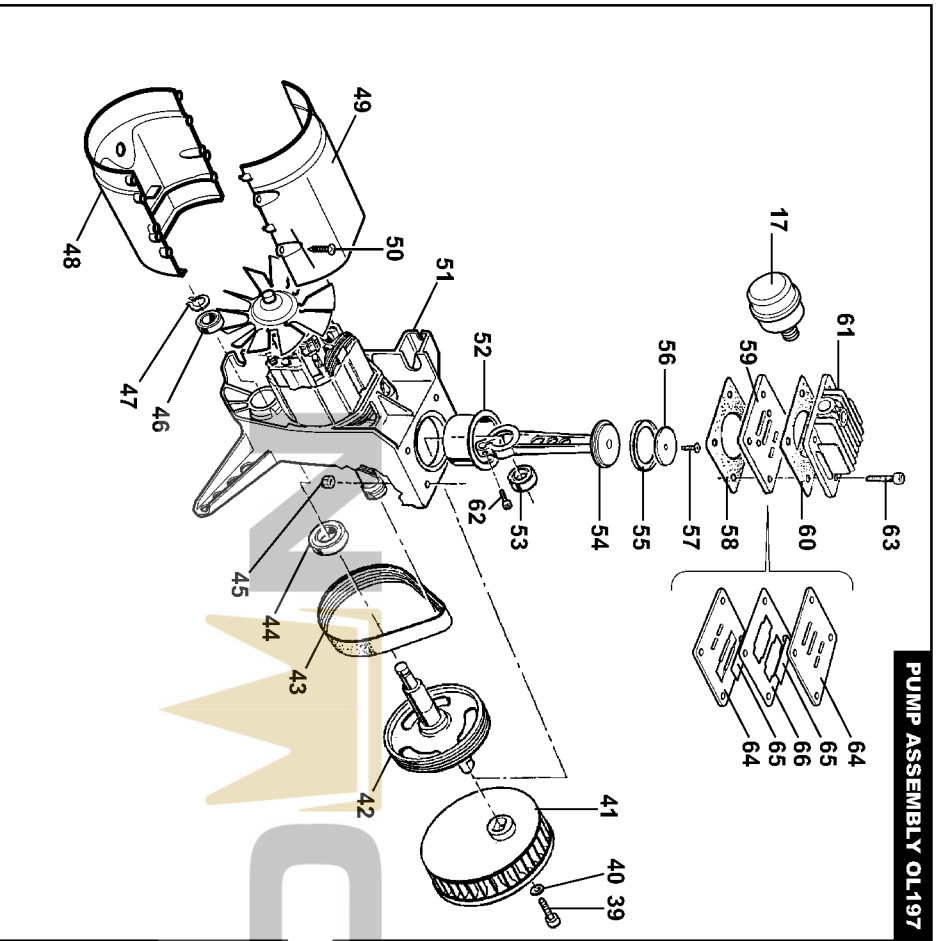

**CAP2000P-OF AIR COMPRESSOR
 COMPRESOR DE AIRE CAP2000P-OF
 COMPRESSEUR D'AIRE CAP2000P-OF**

PUMP ASSEMBLY OL197

Parts List for CAP2000P-OF Type 0

Item Number	Part Number	Description	Qty Required
1	AB-9038316	SEMIPLASTIC COVER UL	1
2	AB-9142572	SCREW PARKER 4.2X25	4
3	AB-9038514	SEMIPLASTIC COVER UL	1
4	AB-9011039	TIE ROD M5X135	2
5	AB-9038319	PRESSURE GAUGE RUBBE	1
6	000000-00	No Longer Available	1
7	AB-9412191	NUT M5	2
8	AB-9050601	ELBOW	1
9	AB-9043175	SENDING PIPE	1
10	AB-9101094	SCREW	4
11	AB-9131010	WASHER 6X12X1.5	4
12	AB-9412054	WASHER	1
13	AB-9114042	SCREW TC 4X10	1
14	AB-9414642	CABLE 3 POLES UL	1
15	AB-9412472	SCREW PARKER 4.2X19	2
16	AB-9038324	BULKHEAD	1
17	AB-7981000	AIR FILTER	1
18	AB-A800070	PUMP OL197	1
19	AB-9412185	POWER CORD USA	1
20	AB-9414744	PRESSURE GAUGE 50 1/	1
21	AB-9415626	PRESSURE SWITCH	1
22	AB-9415379	SAFETY VALVE	1
23	AB-9270006	RILSAN TUBE 4/6	1
24	AB-9050376	CONNECTION 1/4IN	1
25	AB-9050375	TURNING NUT 3/8IN	1
26	AB-9047061	QUICK COUPLING	1
27	AB-9415883	PRESSURE REDUCER	1

COPYRIGHT© 2005. All Rights Reserved.

Parts list, pricing, and availability subject to change. Please visit www.dewaltservicenet.com for current parts information.

Parts List for CAP2000P-OF Type 0

Item Number	Part Number	Description	Qty Required
55	AB-9040019	PISTON RING	1
56	AB-9416831	CONROD COVER	1
57	AB-9011057	SCREW TORX M5X16 TT	1
58	AB-A500300	GASKET CYLINDER-VALV	1
59	AB-9415091	VALVE PLATE ASSEMBLY	1
60	AB-9415052	GASKET VALVE-PLATE C	1
61	AB-9415051	HEAD	1
62	AB-9101174	SCREW M4X18	1
63	AB-9411131	SCREW M6X35	4
64	AB-9415578	VALVE PLATE	2
65	AB-9415577	VALVE BLADE	2
66	AB-9415579	GASKET VALVE PLATE-V	1
70	AB-9050493	Y FITTING	1