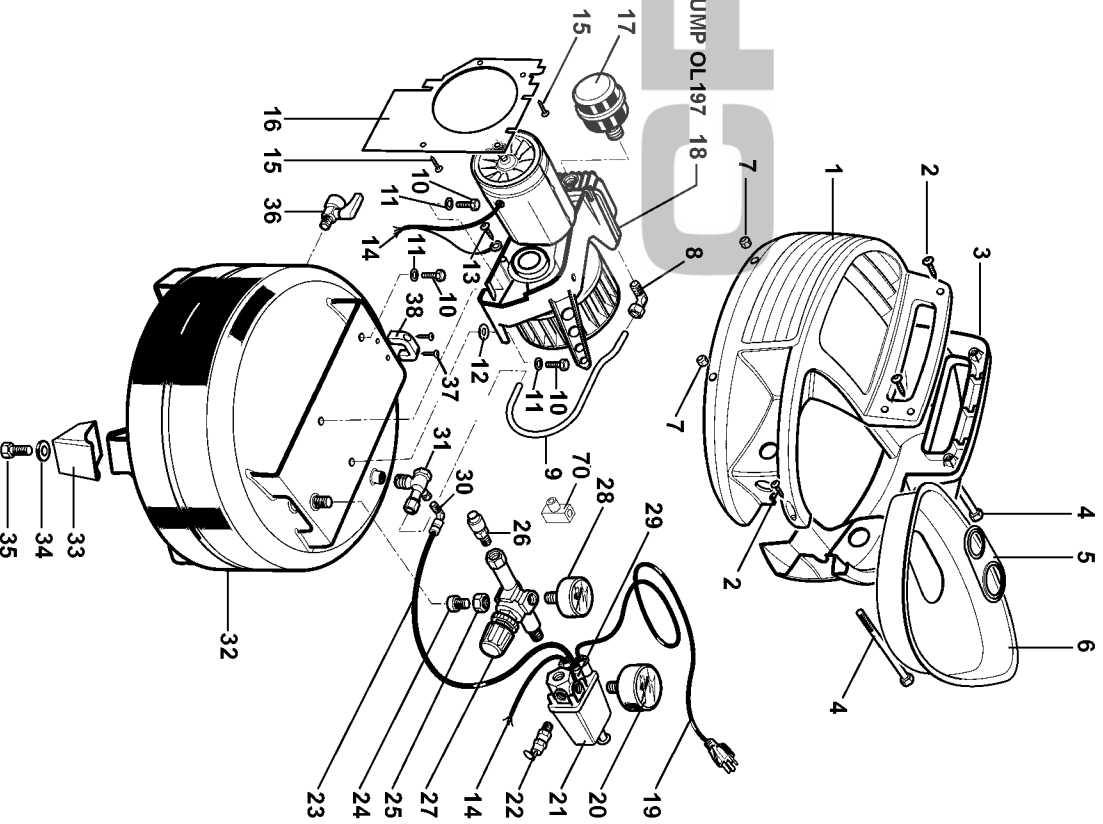

**CAP2000P-OF AIR COMPRESSOR
 COMPRESOR DE AIRE CAP2000P-OF
 COMPRESSEUR D'AIRE CAP2000P-OF**

PUMP ASSEMBLY OL197

Parts List for CAP2000P-OF Type 0

Item Number	Part Number	Description	Qty Required
1	AB-9038316	SEMIPLASTIC COVER UL	1
2	AB-9142572	SCREW PARKER 4.2X25	4
3	AB-9038514	SEMIPLASTIC COVER UL	1
4	AB-9011039	TIE ROD M5X135	2
5	AB-9038319	PRESSURE GAUGE RUBBE	1
6	000000-00	No Longer Available	1
7	AB-9412191	NUT M5	2
8	AB-9050601	ELBOW	1
9	AB-9043175	SENDING PIPE	1
10	AB-9101094	SCREW	4
11	AB-9131010	WASHER 6X12X1.5	4
12	AB-9412054	WASHER	1
13	AB-9114042	SCREW TC 4X10	1
14	AB-9414642	CABLE 3 POLES UL	1
15	AB-9412472	SCREW PARKER 4.2X19	2
16	AB-9038324	BULKHEAD	1
17	AB-7981000	AIR FILTER	1
18	AB-A800070	PUMP OL197	1
19	AB-9412185	POWER CORD USA	1
20	AB-9414744	PRESSURE GAUGE 50 1/	1
21	AB-9415626	PRESSURE SWITCH	1
22	AB-9415379	SAFETY VALVE	1
23	AB-9270006	RILSAN TUBE 4/6	1
24	AB-9050376	CONNECTION 1/4IN	1
25	AB-9050375	TURNING NUT 3/8IN	1
26	AB-9047061	QUICK COUPLING	1
27	AB-9415883	PRESSURE REDUCER	1