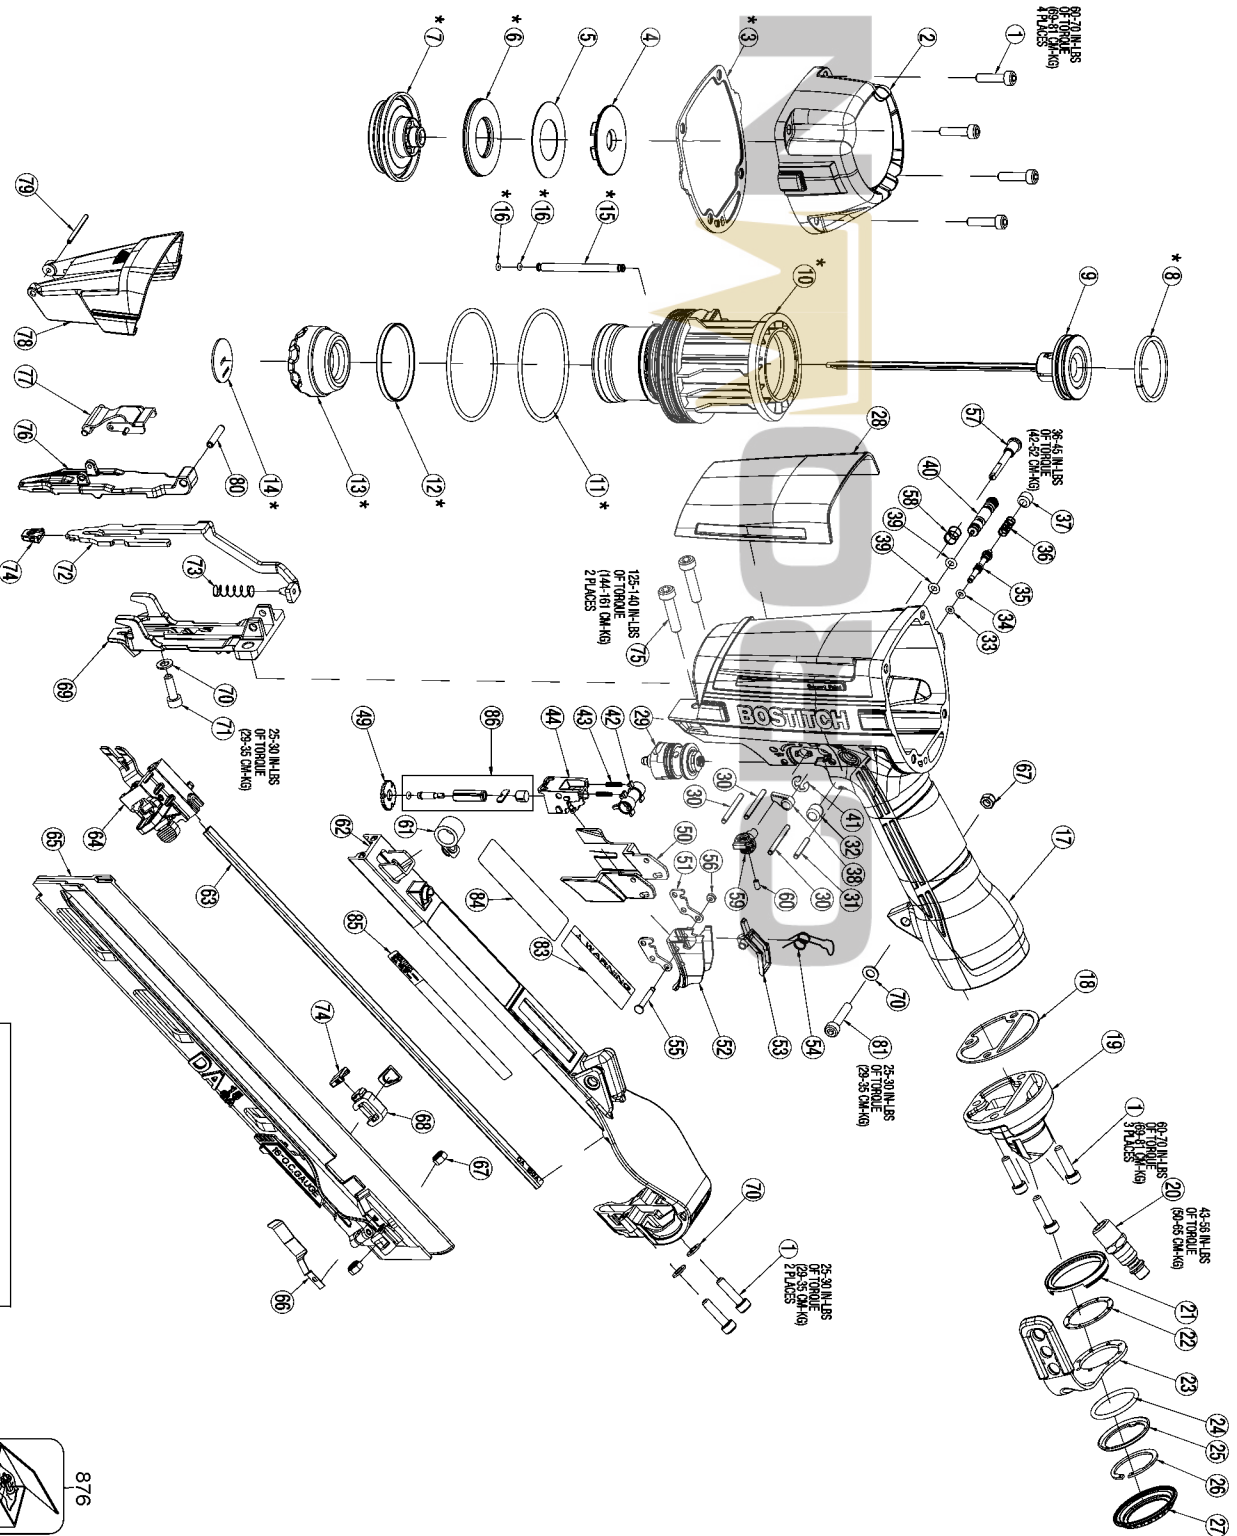

BTFP72155
SMART POINT™ 15 GA "DA" STYLE FINISH NAILER
CLAVADORA CON ACABADO DE ESTILO
SMART POINT™ DE CALIBRE 15 "DA"
CLOUSE DE FINITION SMART POINT™
TYPE « DA » DE CALIBRE 15

IP1396-1RA 12/13
TO BE USED WITH PARTS LIST IP1396-2 AND OPERATION AND MAINTENANCE MANUAL 9R205731.

* Included in Rebuild Kit