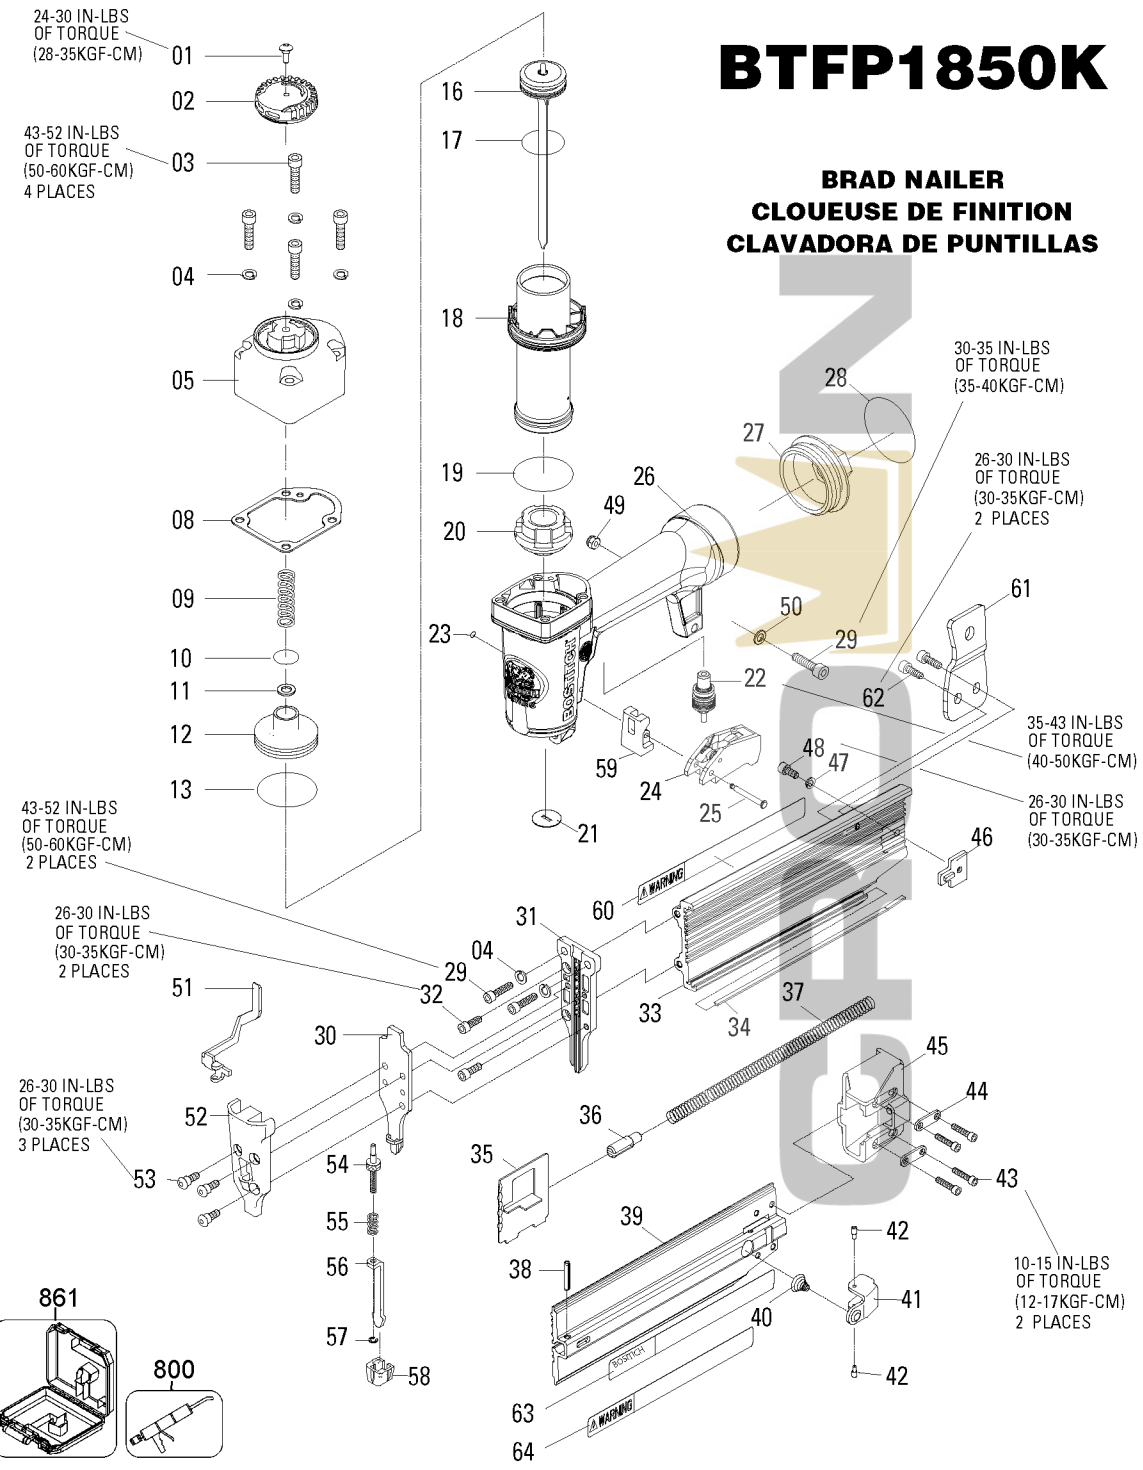

# BTFP1850K

## BRAD NAILER CLOUEUSE DE FINITION CLAVADORA DE PUNTILLAS

IP1438-1RA 07/15

TO BE USED WITH PARTS LIST IP1438-2 AND OPERATION AND MAINTENANCE MANUAL 107674.

## Parts List for BTFP1850K Type 0

Item Number	Part Number	Description	Qty Required
1	9R206619	SHOULDER SCREW	1
2	JA1162E1	EXHAUST COVER	1
3	1A105401	HEX SOC.HD.BOLT	4
4	1D105	SPRING WASHER	1
5	9R209681	CAP	1
8	JA1151C1	PACKING	1
9	180447	SPRING	1
10	1FP0015	O-RING	1
11	180449	WASHER FLAT	1
12	180450-S	HEAD VALVE BODY	1
13	180448	O RING	1
16	JS1082U1	DRIVER UNIT	1
17	1FZ0009	O-RING	1
18	188708	CYLINDER	1
19	851483-S	O-RING	1
20	JA1111O1	BUMPER	1
21	JS1121I1	JOINT GUIDE	1
22	FA205BA1	TRIGGER VALVE UNIT	1
23	174073	O-RING	1
24	PB2081A1	SEQUENTIAL TRIGGER U	1
25	JA2071W1	STEPPED PIN	1
26	9R209650	FRAME	1
27	JA3612D1	END CAP	1
28	1FZ0019	O-RING	1
29	1A105201	HEX SOC.HD.BOLT	2
30	9R209682	DOOR	1
31	9R209683	NOSE	1

## Parts List for BTFP1850K Type 0

Item Number	Part Number	Description	Qty Required
32	1A104161	HEX SOC.HD.BOLT	2
33	9R209685	MAGAZINE-FIXED	1
34	189859	NAIL GUIDE	1
35	JS4091I1	PUSHER	1
36	JA4172E1	ROLLER	1
37	JA4141S1	SPRING	1
38	MPG030012	PIN SPRING	1
39	9R209686	MAGAZINE- SLIDING	1
40	JA4191S1	SPRING	1
41	JA4201I1	CLICK LEVER	1
42	JA4181W1	CLICK LEVER PIN	2
43	1L104103	BUTTOM HD.SOC.SCREW	4
44	9R209694	END COVER PLATE	1
45	9R209691	MAGAZINE CAP	1
46	JS4211I1	REAR PLATE	1
47	1D104	SPRING WASHER	1
48	1A104061	HEX SOC.HD.BOLT	1
49	MHE5080-100	NUT-NYLON M5X.80	1
50	180569	WASHER-PLAIN-D5X10X1	1
51	JA5073I1	SAFETY B	1
52	JS5082E1	SAFETY COVER	1
53	JA5131I1	SHOULDER SCREW	3
54	JA5161W1	SETTING KNOB	1
55	JA5092S1	SPRING	1
56	9R209687	LOWER CONTACT ARM	1
57	180507	E-RING	1
58	JA5101E1	SAFETY PAD	1