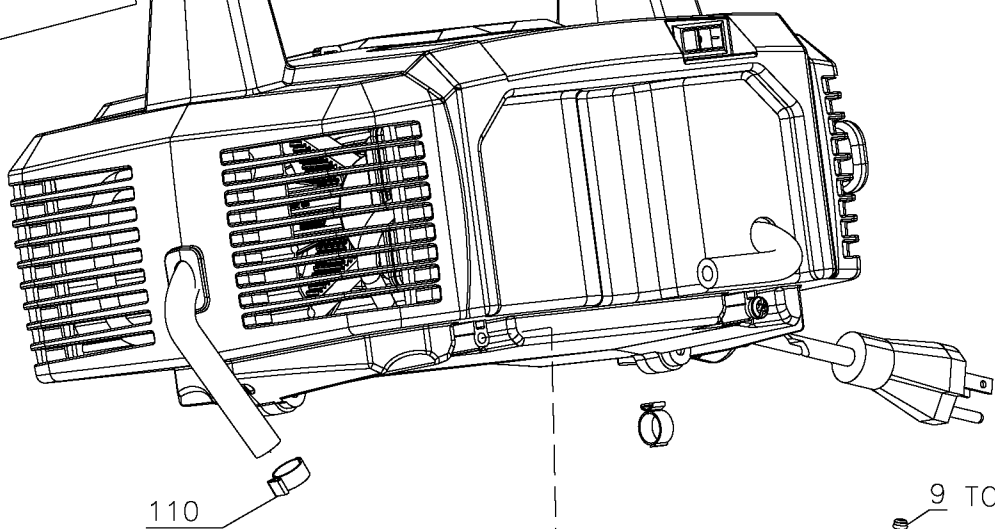

23

110

9 TORQUE 5-12 IN-LBS

8

4

6

7

5

17

11

122

20

15

3

2