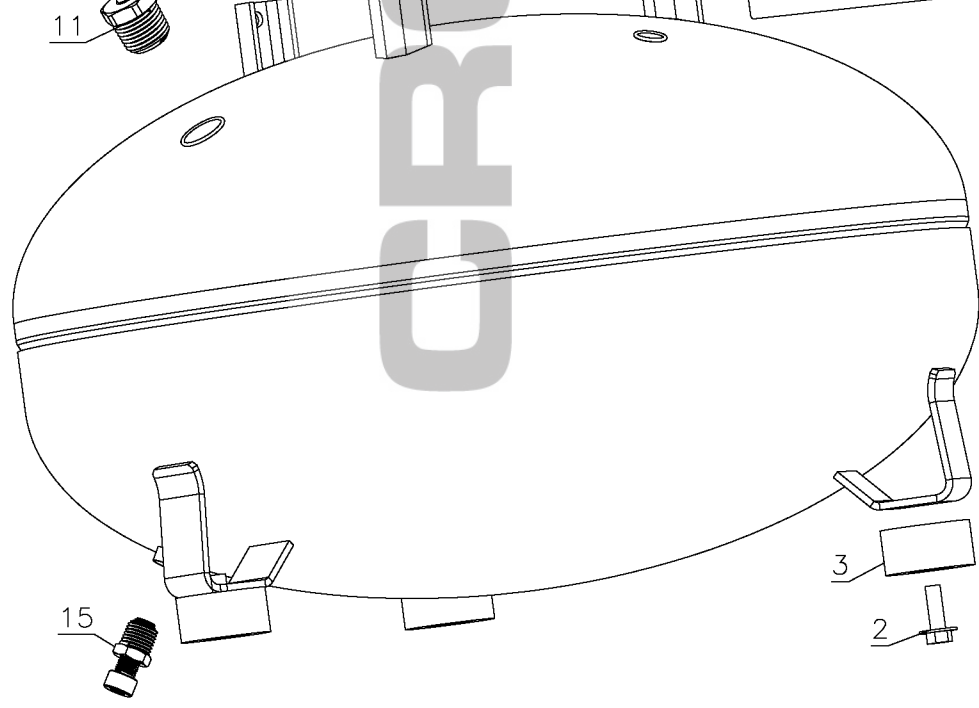

23

110

9 TORQUE 5-12 IN-LBS

8

4

6

7

5

17

11

122

20

15

3

2