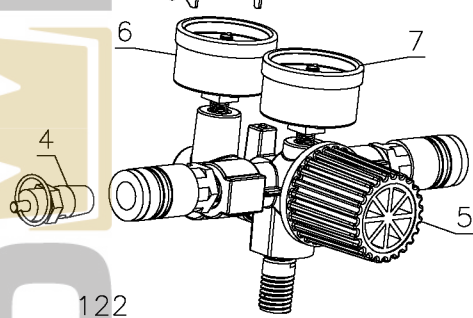

4

6

7

5

17

11

122

20