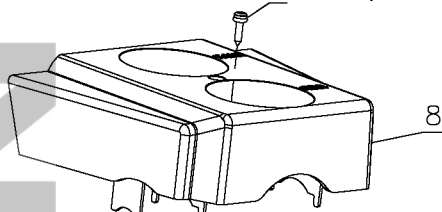

110

9 TORQUE 5-12 IN-LBS

8