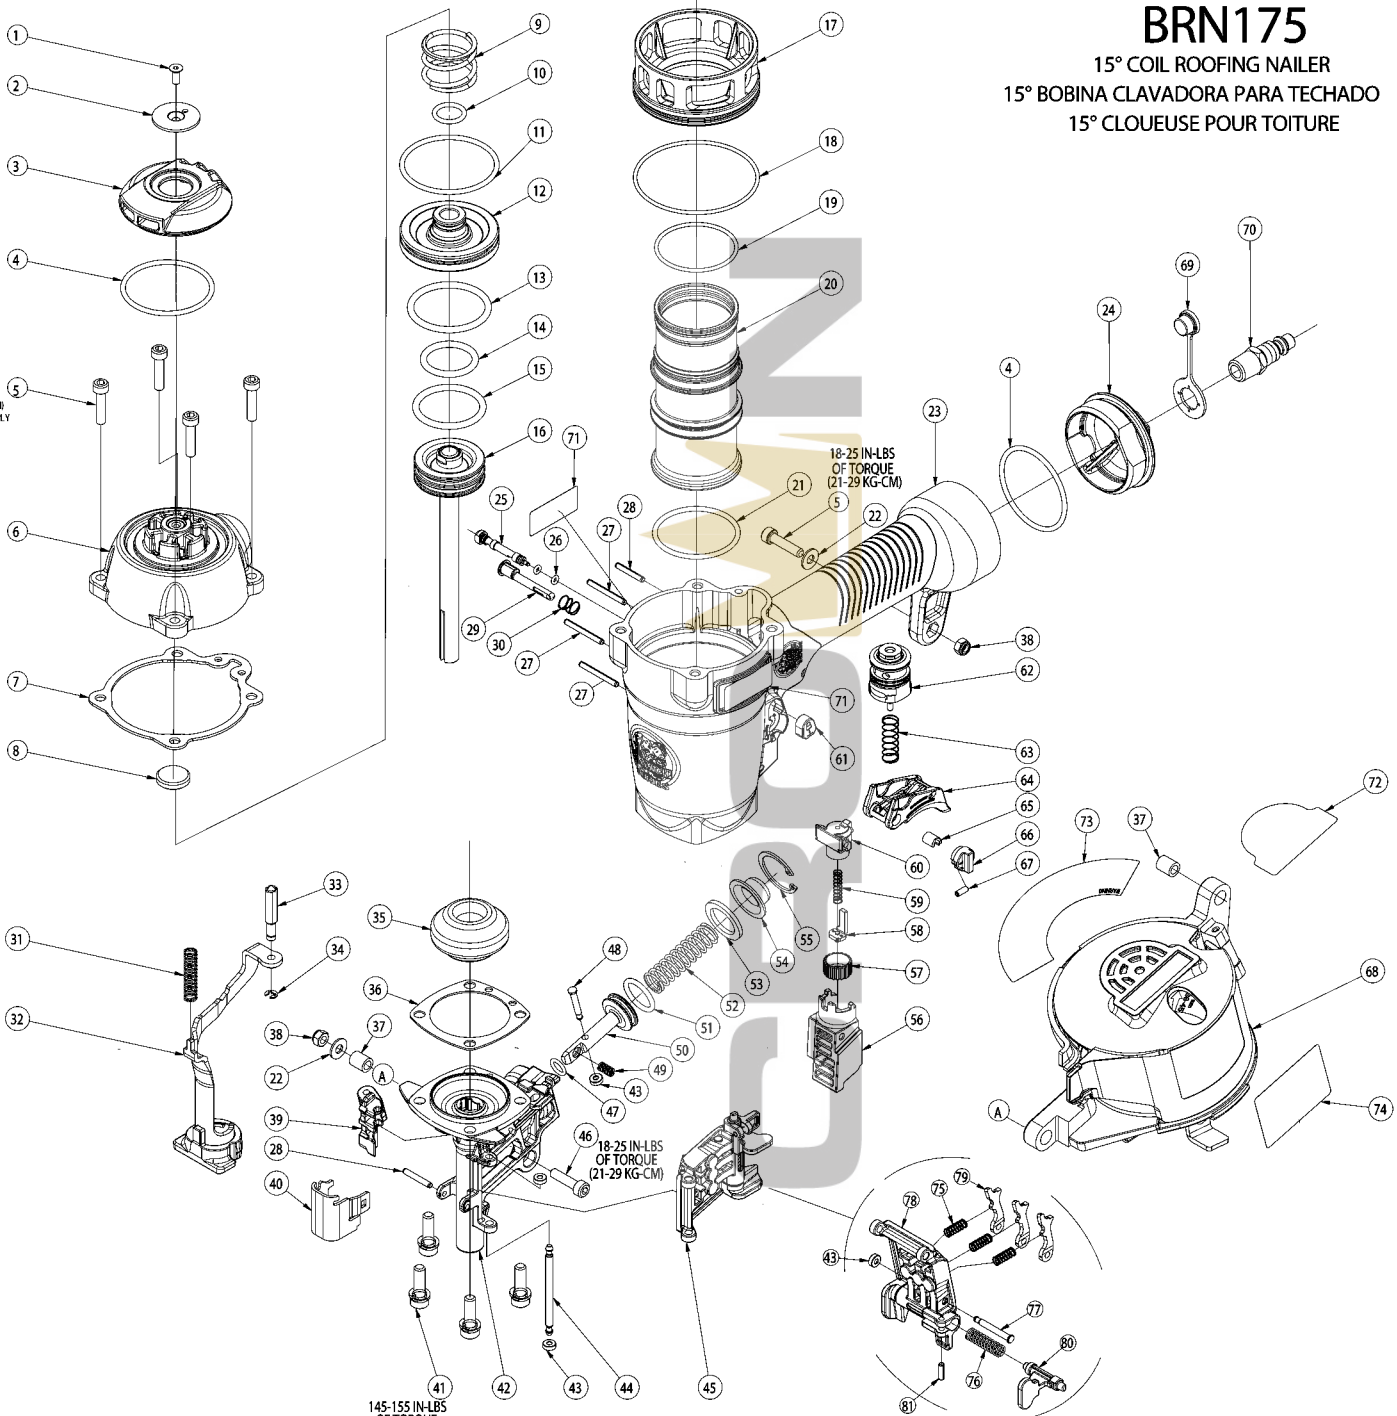

BRN175

15° COIL ROOFING NAILER
15° BOBINA CLAVADORA PARA TECHADO
15° CLOUEUSE POUR TOITURE

24-26 IN-LBS
OF TORQUE
(28-31 KG-CM)

18-25 IN-LBS
OF TORQUE
(21-29 KG-CM)

18-25 IN-LBS
OF TORQUE
(21-29 KG-CM)

145-155 IN-LBS
OF TORQUE
(167-178 KG-CM)
4 PLACES

IP1437-1RA 01/15

TO BE USED WITH PARTS LIST IP1437-2 AND OPERATION AND MAINTENANCE MANUAL 9R209323.