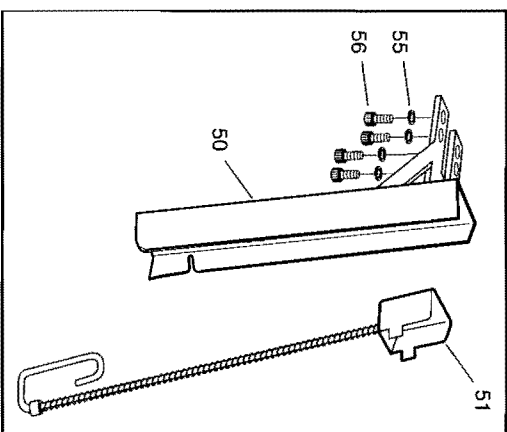

800

TR315 (Extended Magazine)

Parts List for TR315 Type 0

Item Number	Part Number	Description	Qty Required
1	SC18	SCREW- BUTTON HEAD C	1
2	SC15	NUT- JAM	1
3	SC28	WASHER- SHAKEPROOF	1
4	BO1426	AIR DEFLECTOR	1
5	BO3043	REAR VALVE SEAT	1
6	SC09	O-RING H70-013	1
7	BO1419	THROTTLE SPRING	1
8	BO1420	SPRING LOCATOR	1
9	SC21	SCREW- SOCKET HEAD C	2
10	BO1455	VALVE SCREW WASHER	2
11	BO1421	O-RING SUPPORT	4
12	SC08	O RING	5
13	BO1422	O-RING SUPPORT	2
14	BO3044	THROTTLE VAL. SPACER	1
15	TR313015AF	ASSY- HOUSING	1
16	BO3042	FRONT VALVE SEAT	1
17	BO1425F	THROTTLE STEM	1
18	BO1473F	INLET BUSHING ASSY.	1
19	BO1435F	TRIGGER GUARD	1
20	SC18	SCREW- BUTTON HEAD C	1
21	BO1413	LINER	1
22	SC23	SCREW- SET	1
23	SC10	O RING	1
24	SC13	NUT- NYLOCK	1
25	BO1414F	PISTON	1
26	BO1443	GASKET	1
27	TR309027	ASSY- PISTON STOP	1

COPYRIGHT© 2005. All Rights Reserved.

Parts list, pricing, and availability subject to change. Please visit www.dewaltservicenet.com for current parts information.

Parts List for TR315 Type 0

Item Number	Part Number	Description	Qty Required
28	BO1858	PISTON ROD BUSHING	1
29	TR105015	CLEVIS LOCK SCREW	1
30	SC36	PIN- ROLL	1
31	TR105020	JAW PINS	1
32	TR309032F	CLEVIS	1
33	TR309033F	LINK- ARM LEFT	1
34	TR309034F	LINK- ARM RIGHT	1
35	TR309035	BUSHING	1
36	TR309036F	SLIDE- MACH.	1
37	SC32	WASHER- LOCK	5
38	TR309038F	SPACER	2
39	SC39	SOCKET HEAD CAP SCRE	4
40	TR309040F	JAW-LEFT M/F TLTR309	1
41	TR309041F	JAW-RIGHT M/F TLTR30	1
42	TR417042F	ASSY- CARRIAGE	1
43	TR105026	TEETH- ROLL PIN FOR	2
44	TR105025CF	TEETH- FLARED (CURVE	1
44	TR105025F	TEETH- REPLACEABLE	1
45	TR309045	PISTON ROD	1
46	SC40	PIN- GROOVE	1
47	TR309047F	BRACKET- TRIGGER GUA	1
48	SC05	PIN- ROLL	3
49	A02073F	TRIGGER- LTWT FINISH	1
50	TR419051F	ASSY- MAGAZINE	1
51	TR107027F	ASSY- PUSHER LONG GA	1
53	B01417	BUSHING- THROTTLE	1
54	TR313056	SPRING- COMPRESSION	1