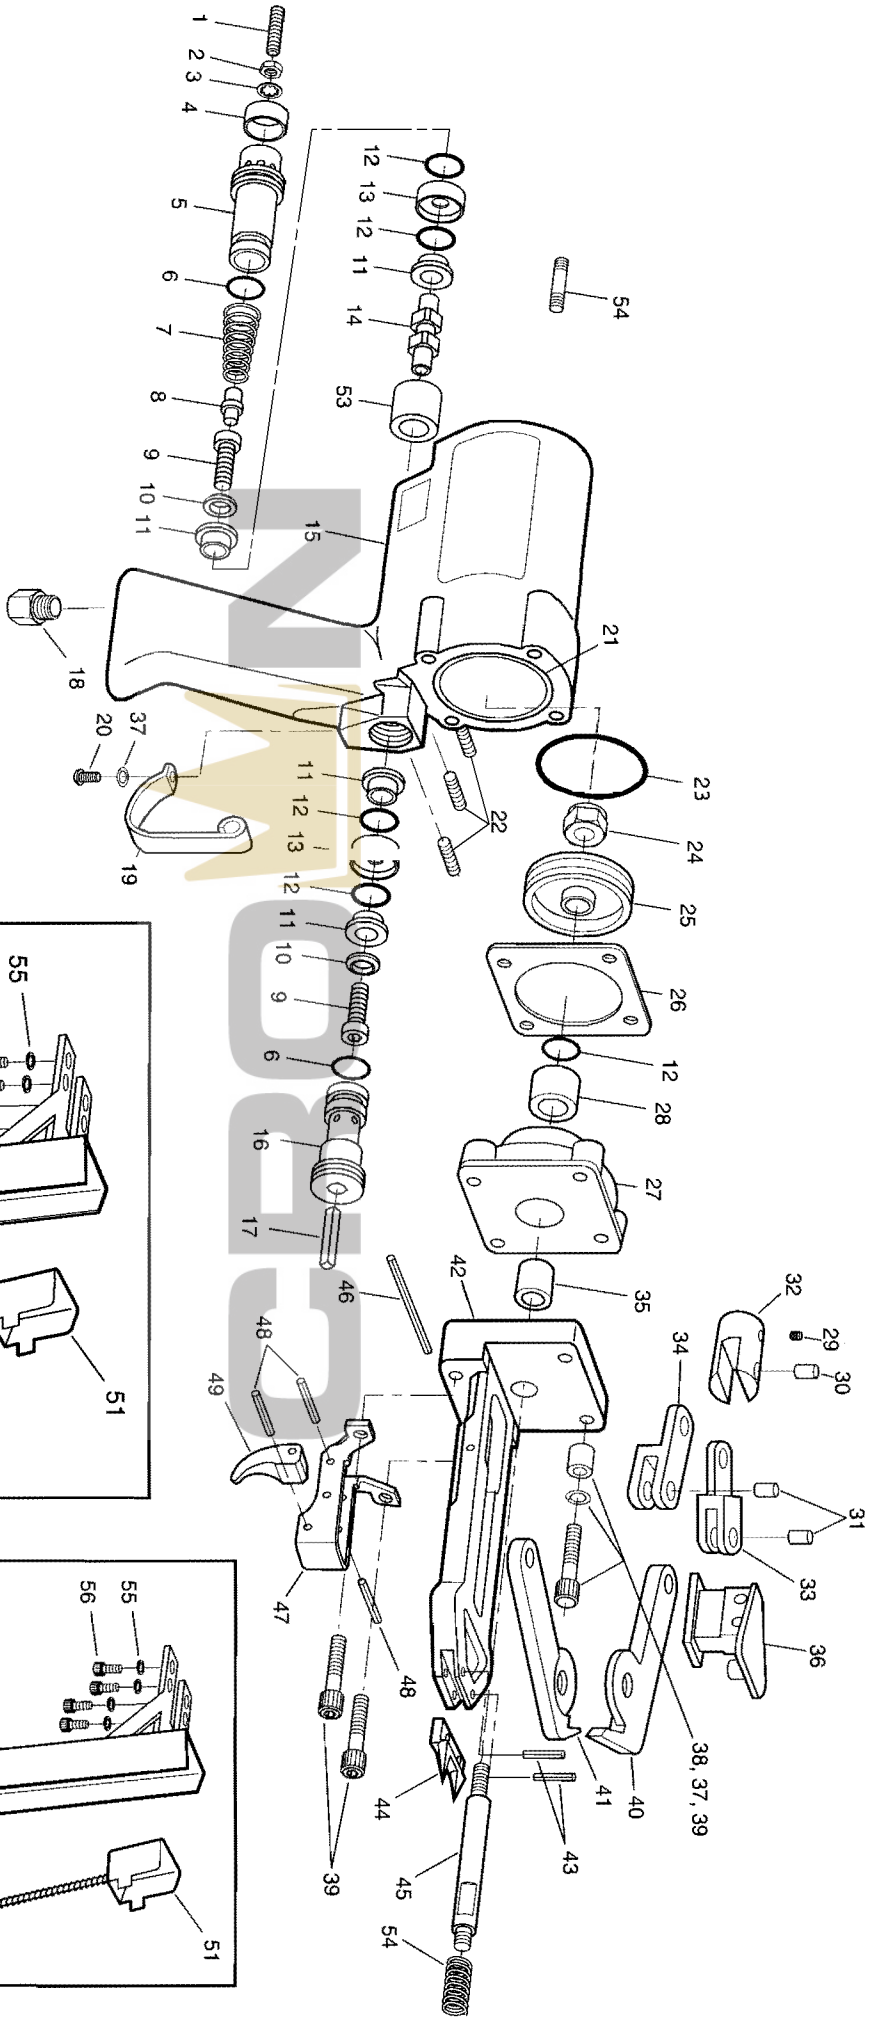

800

TR315 (Extended Magazine)

Parts List for TR315 Type 0

Item Number	Part Number	Description	Qty Required
1	SC18	SCREW- BUTTON HEAD C	1
2	SC15	NUT- JAM	1
3	SC28	WASHER- SHAKEPROOF	1
4	BO1426	AIR DEFLECTOR	1
5	BO3043	REAR VALVE SEAT	1
6	SC09	O-RING H70-013	1
7	BO1419	THROTTLE SPRING	1
8	BO1420	SPRING LOCATOR	1
9	SC21	SCREW- SOCKET HEAD C	2
10	BO1455	VALVE SCREW WASHER	2
11	BO1421	O-RING SUPPORT	4
12	SC08	O RING	5
13	BO1422	O-RING SUPPORT	2
14	BO3044	THROTTLE VAL. SPACER	1
15	TR313015AF	ASSY- HOUSING	1
16	BO3042	FRONT VALVE SEAT	1
17	BO1425F	THROTTLE STEM	1
18	BO1473F	INLET BUSHING ASSY.	1
19	BO1435F	TRIGGER GUARD	1
20	SC18	SCREW- BUTTON HEAD C	1
21	BO1413	LINER	1
22	SC23	SCREW- SET	1
23	SC10	O RING	1
24	SC13	NUT- NYLOCK	1
25	BO1414F	PISTON	1
26	BO1443	GASKET	1
27	TR309027	ASSY- PISTON STOP	1

COPYRIGHT© 2005. All Rights Reserved.

Parts list, pricing, and availability subject to change. Please visit www.dewaltservicenet.com for current parts information.

Parts List for TR315 Type 0

Item Number	Part Number	Description	Qty Required
28	BO1858	PISTON ROD BUSHING	1
29	TR105015	CLEVIS LOCK SCREW	1
30	SC36	PIN- ROLL	1
31	TR105020	JAW PINS	1
32	TR309032F	CLEVIS	1
33	TR309033F	LINK- ARM LEFT	1
34	TR309034F	LINK- ARM RIGHT	1
35	TR309035	BUSHING	1
36	TR309036F	SLIDE- MACH.	1
37	SC32	WASHER- LOCK	5
38	TR309038F	SPACER	2
39	SC39	SOCKET HEAD CAP SCRE	4
40	TR309040F	JAW-LEFT M/F TLTR309	1
41	TR309041F	JAW-RIGHT M/F TLTR30	1
42	TR417042F	ASSY- CARRIAGE	1
43	TR105026	TEETH- ROLL PIN FOR	2
44	TR105025CF	TEETH- FLARED (CURVE	1
44	TR105025F	TEETH- REPLACEABLE	1
45	TR309045	PISTON ROD	1
46	SC40	PIN- GROOVE	1
47	TR309047F	BRACKET- TRIGGER GUA	1
48	SC05	PIN- ROLL	3
49	A02073F	TRIGGER- LTWT FINISH	1
50	TR419051F	ASSY- MAGAZINE	1
51	TR107027F	ASSY- PUSHER LONG GA	1
53	B01417	BUSHING- THROTTLE	1
54	TR313056	SPRING- COMPRESSION	1