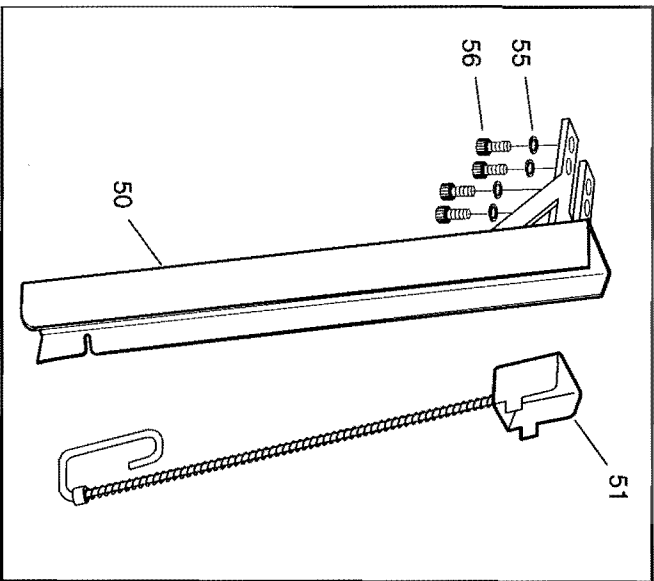

800

TR315 (Extended Magazine)

Parts List for TR315 Type 0

Item Number	Part Number	Description	Qty Required
1	SC18	SCREW- BUTTON HEAD C	1
2	SC15	NUT- JAM	1
3	SC28	WASHER- SHAKEPROOF	1
4	BO1426	AIR DEFLECTOR	1
5	BO3043	REAR VALVE SEAT	1
6	SC09	O-RING H70-013	1
7	BO1419	THROTTLE SPRING	1
8	BO1420	SPRING LOCATOR	1
9	SC21	SCREW- SOCKET HEAD C	2
10	BO1455	VALVE SCREW WASHER	2
11	BO1421	O-RING SUPPORT	4
12	SC08	O RING	5
13	BO1422	O-RING SUPPORT	2
14	BO3044	THROTTLE VAL. SPACER	1
15	TR313015AF	ASSY- HOUSING	1
16	BO3042	FRONT VALVE SEAT	1
17	BO1425F	THROTTLE STEM	1
18	BO1473F	INLET BUSHING ASSY.	1
19	BO1435F	TRIGGER GUARD	1
20	SC18	SCREW- BUTTON HEAD C	1
21	BO1413	LINER	1
22	SC23	SCREW- SET	1
23	SC10	O RING	1
24	SC13	NUT- NYLOCK	1
25	BO1414F	PISTON	1
26	BO1443	GASKET	1
27	TR309027	ASSY- PISTON STOP	1

COPYRIGHT© 2005. All Rights Reserved.

Parts list, pricing, and availability subject to change. Please visit www.dewaltservicenet.com for current parts information.

Parts List for TR315 Type 0

Item Number	Part Number	Description	Qty Required
28	BO1858	PISTON ROD BUSHING	1
29	TR105015	CLEVIS LOCK SCREW	1
30	SC36	PIN- ROLL	1
31	TR105020	JAW PINS	1
32	TR309032F	CLEVIS	1
33	TR309033F	LINK- ARM LEFT	1
34	TR309034F	LINK- ARM RIGHT	1
35	TR309035	BUSHING	1
36	TR309036F	SLIDE- MACH.	1
37	SC32	WASHER- LOCK	5
38	TR309038F	SPACER	2
39	SC39	SOCKET HEAD CAP SCRE	4
40	TR309040F	JAW-LEFT M/F TLTR309	1
41	TR309041F	JAW-RIGHT M/F TLTR30	1
42	TR417042F	ASSY- CARRIAGE	1
43	TR105026	TEETH- ROLL PIN FOR	2
44	TR105025CF	TEETH- FLARED (CURVE	1
44	TR105025F	TEETH- REPLACEABLE	1
45	TR309045	PISTON ROD	1
46	SC40	PIN- GROOVE	1
47	TR309047F	BRACKET- TRIGGER GUA	1
48	SC05	PIN- ROLL	3
49	A02073F	TRIGGER- LTWT FINISH	1
50	TR419051F	ASSY- MAGAZINE	1
51	TR107027F	ASSY- PUSHER LONG GA	1
53	B01417	BUSHING- THROTTLE	1
54	TR313056	SPRING- COMPRESSION	1