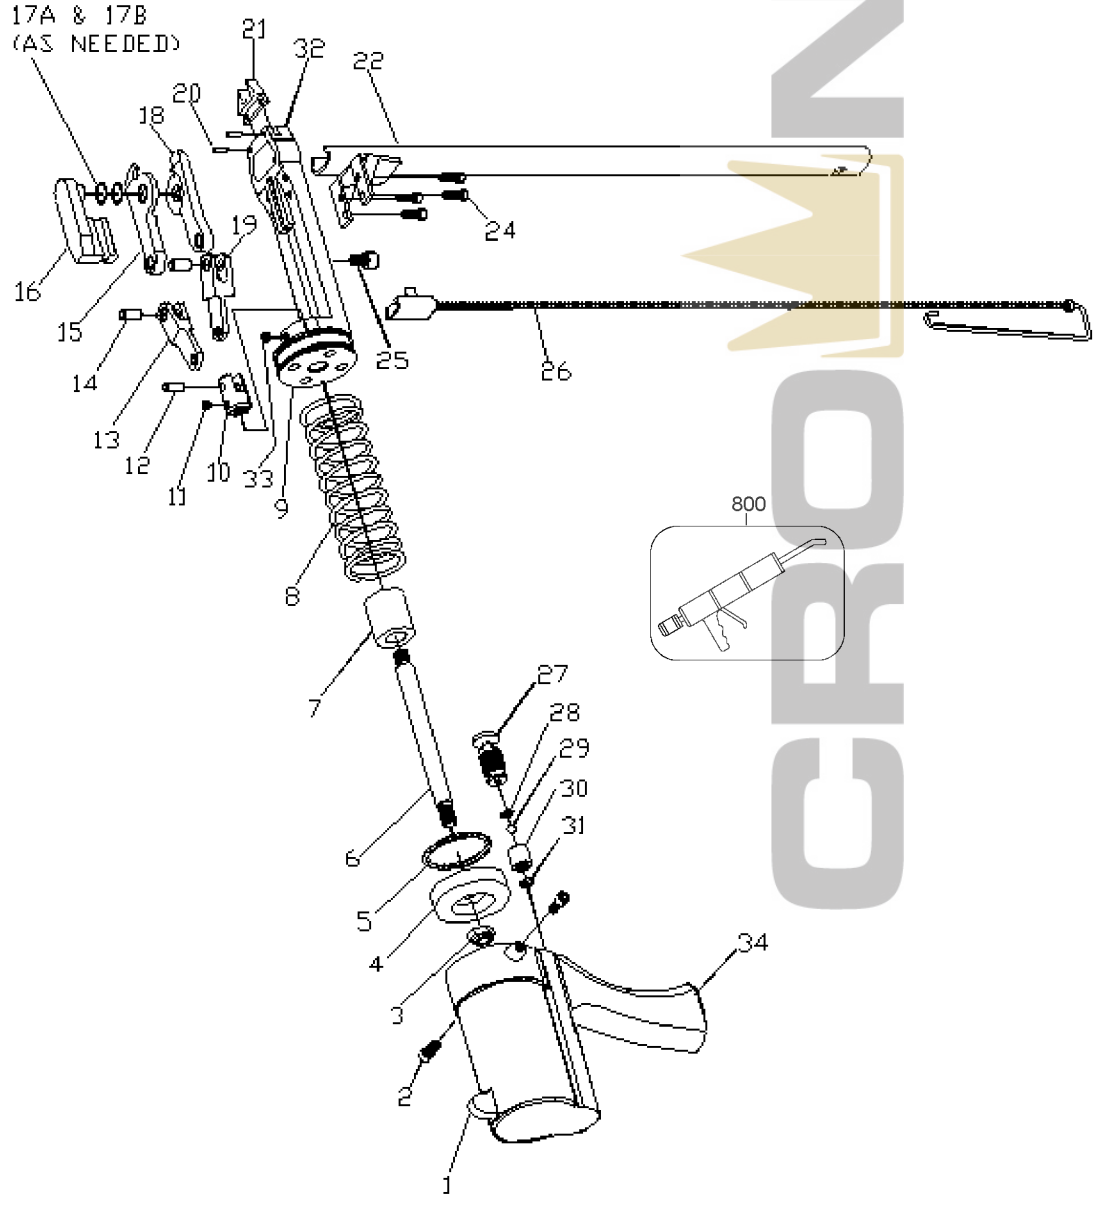

## Parts List for TR203 Type 0

Item Number	Part Number	Description	Qty Required
1	501201-S	PISTOL GRIP (HOUSING	1
2	TL710210	SOCKET HEAD CAP SCRE	2
3	TR105004	NUT- PISTON ROD	1
4	TR105006	PISTON	1
5	TR105005	O RING- PISTON	1
6	TR105008	PISTON ROD	1
7	TR105009	SPACER BUMPER	1
8	TR105007	SPRING PISTON RETURN	1
9	TR105012	SPACER- FRONT STOP	1
10	TR105013F	CLEVIS FINISHED	1
11	TR105015	CLEVIS LOCK SCREW	1
12	TR105014	SPIRAL PIN	1
13	TR105016F	ARM LINK LEFT	1
14	TR105020	JAW PINS	2
15	TR105018F	JAW LEFT	1
16	TR105021F	SLIDE	1
17	TR105028A	WASHER- WAVY	1
17	TR105028B	WASHER- CUP	1
18	TR105019F	JAW RIGHT	1
19	TR105017F	ARM LINK RIGHT	1
20	TR105026	TEETH- ROLL PIN FOR	2
21	TR105025F	TEETH- REPLACEABLE	1
22	TR419051F	ASSY- MAGAZINE	1
23	TL726000	#6 SPLIT LOCKWASHER	4
24	TL716208	SOC HD CAP SCREW W/P	4
25	TL714206	CAP SCREW	1
26	TR107A027F	ASSY-PUSHER LONG BLA	1

## Parts List for TR203 Type 0

Item Number	Part Number	Description	Qty Required
27	501410	AIR VALVE ASSEMBLY	1
28	TL620035	VALVE BALL SEAL O-RI	1
29	501254	VALVE BALL	1
30	501213	VALVE BALL RETAINER	1
31	SC08	O RING	1
32	TR109024AF	CARRIAGE BODY	1
33	TR105022	SCREW- LOCK	1
34	C04044	GRIP- PISTOL HOUSING	1
800	100653	LUBE (2CC)	1
800	100679	LUBE (1LB.CAN)	1