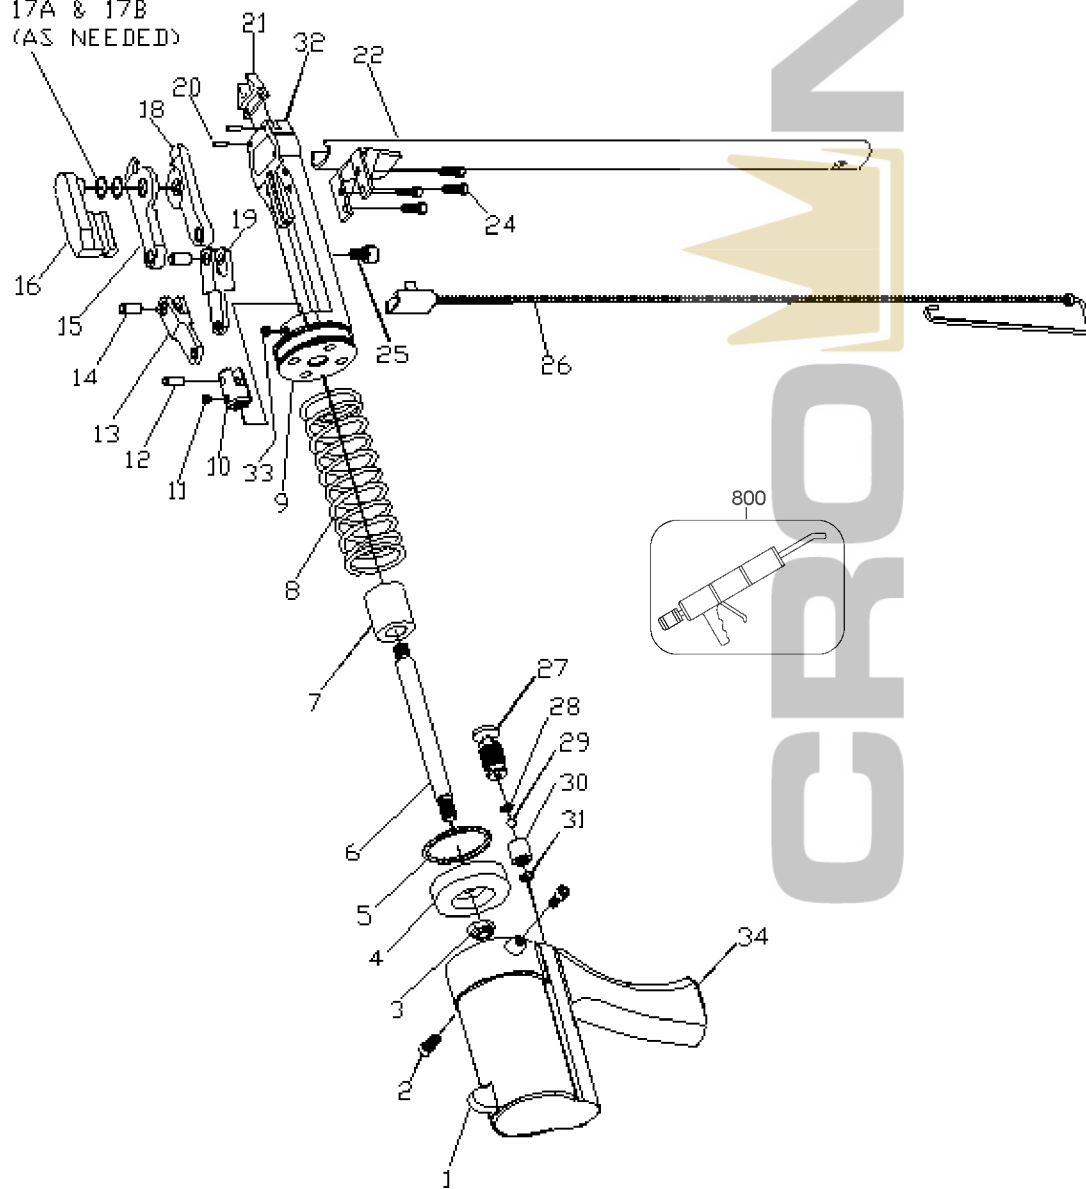

## Parts List for TR201 Type 0

Item Number	Part Number	Description	Qty Required
1	501201-S	PISTOL GRIP (HOUSING	1
2	TL710210	SOCKET HEAD CAP SCRE	2
3	TR105004	NUT- PISTON ROD	1
4	TR105006	PISTON	1
5	TR105005	O RING- PISTON	1
6	TR105008	PISTON ROD	1
7	TR105009	SPACER BUMPER	1
8	TR105007	SPRING PISTON RETURN	1
9	TR105012	SPACER- FRONT STOP	1
10	TR105013F	CLEVIS FINISHED	1
11	TR105015	CLEVIS LOCK SCREW	1
12	TR105014	SPIRAL PIN	1
13	TR105016F	ARM LINK LEFT	1
14	TR105020	JAW PINS	2
15	TR105018F	JAW LEFT	1
16	TR105021F	SLIDE	1
17	TR105028A	WASHER- WAVY	1
17	TR105028B	WASHER- CUP	1
18	TR105019F	JAW RIGHT	1
19	TR105017F	ARM LINK RIGHT	1
20	TR105026	TEETH- ROLL PIN FOR	2
21	TR105025F	TEETH- REPLACEABLE	1
22	TR417051F	ASSY- MAGAZINE SHORT	1
23	TL726000	#6 SPLIT LOCKWASHER	4
24	TL716208	SOC HD CAP SCREW W/P	4
25	TL714206	CAP SCREW	1
26	TR105A027F	ASSY- PUSHER SHORT B	1

## Parts List for TR201 Type 0

Item Number	Part Number	Description	Qty Required
27	501410	AIR VALVE ASSEMBLY	1
28	TL620035	VALVE BALL SEAL O-RI	1
29	501254	VALVE BALL	1
30	501213	VALVE BALL RETAINER	1
31	SC08	O RING	1
32	TR109024AF	CARRIAGE BODY	1
33	TR105022	SCREW- LOCK	1
34	C04044	GRIP- PISTOL HOUSING	1
800	100653	LUBE (2CC)	1
800	100679	LUBE (1LB.CAN)	1