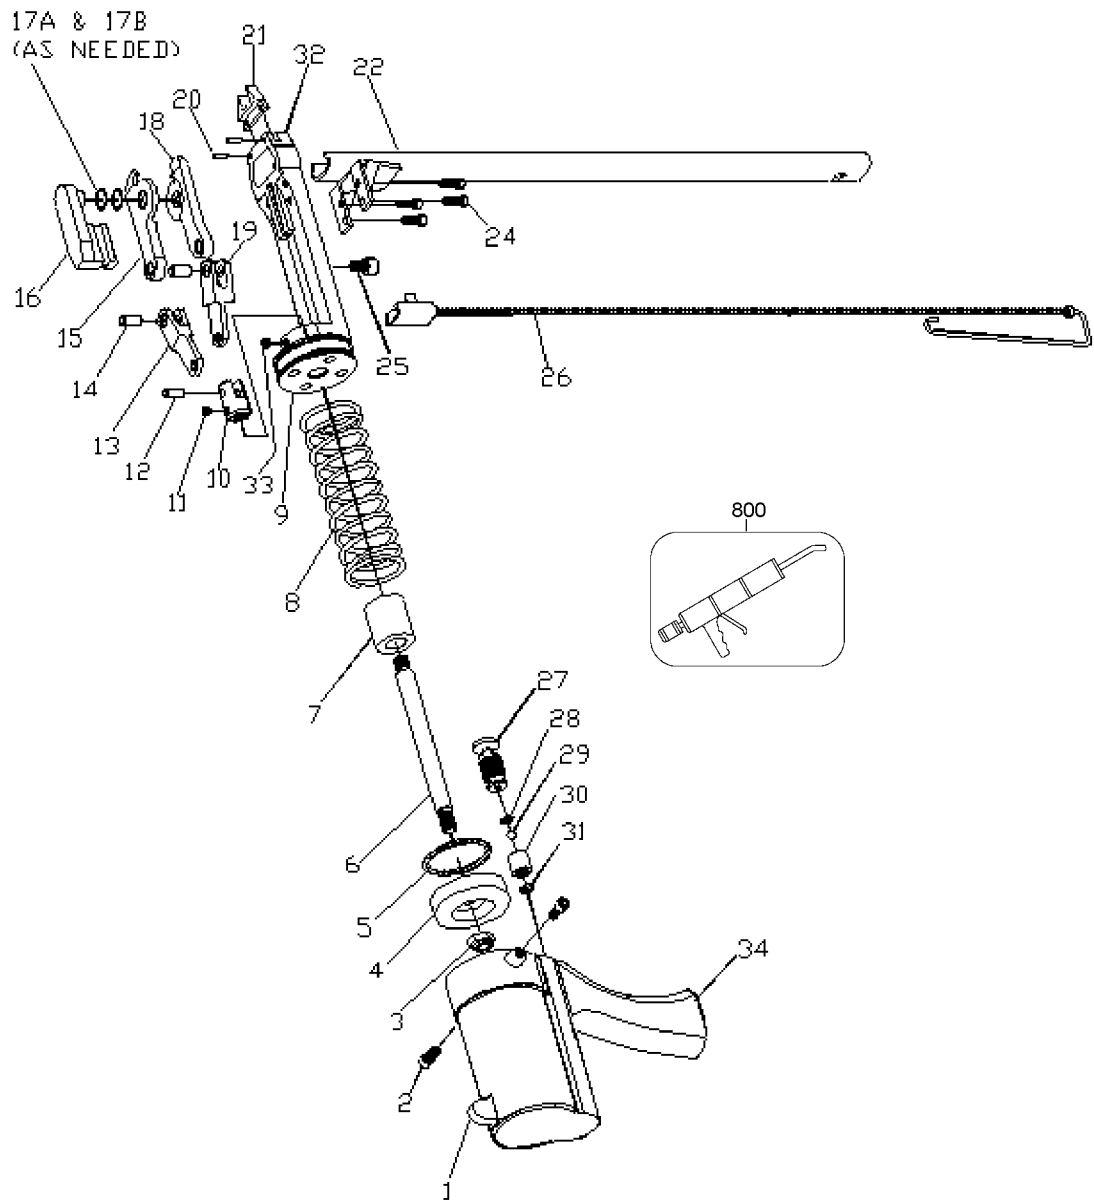

17A & 17B  
(AS NEEDED)

## Parts List for TR201 Type 0

Item Number	Part Number	Description	Qty Required
1	501201-S	PISTOL GRIP (HOUSING	1
2	TL710210	SOCKET HEAD CAP SCRE	2
3	TR105004	NUT- PISTON ROD	1
4	TR105006	PISTON	1
5	TR105005	O RING- PISTON	1
6	TR105008	PISTON ROD	1
7	TR105009	SPACER BUMPER	1
8	TR105007	SPRING PISTON RETURN	1
9	TR105012	SPACER- FRONT STOP	1
10	TR105013F	CLEVIS FINISHED	1
11	TR105015	CLEVIS LOCK SCREW	1
12	TR105014	SPIRAL PIN	1
13	TR105016F	ARM LINK LEFT	1
14	TR105020	JAW PINS	2
15	TR105018F	JAW LEFT	1
16	TR105021F	SLIDE	1
17	TR105028A	WASHER- WAVY	1
17	TR105028B	WASHER- CUP	1
18	TR105019F	JAW RIGHT	1
19	TR105017F	ARM LINK RIGHT	1
20	TR105026	TEETH- ROLL PIN FOR	2
21	TR105025F	TEETH- REPLACEABLE	1
22	TR417051F	ASSY- MAGAZINE SHORT	1
23	TL726000	#6 SPLIT LOCKWASHER	4
24	TL716208	SOC HD CAP SCREW W/P	4
25	TL714206	CAP SCREW	1
26	TR105A027F	ASSY- PUSHER SHORT B	1

## Parts List for TR201 Type 0

Item Number	Part Number	Description	Qty Required
27	501410	AIR VALVE ASSEMBLY	1
28	TL620035	VALVE BALL SEAL O-RI	1
29	501254	VALVE BALL	1
30	501213	VALVE BALL RETAINER	1
31	SC08	O RING	1
32	TR109024AF	CARRIAGE BODY	1
33	TR105022	SCREW- LOCK	1
34	C04044	GRIP- PISTOL HOUSING	1
800	100653	LUBE (2CC)	1
800	100679	LUBE (1LB.CAN)	1