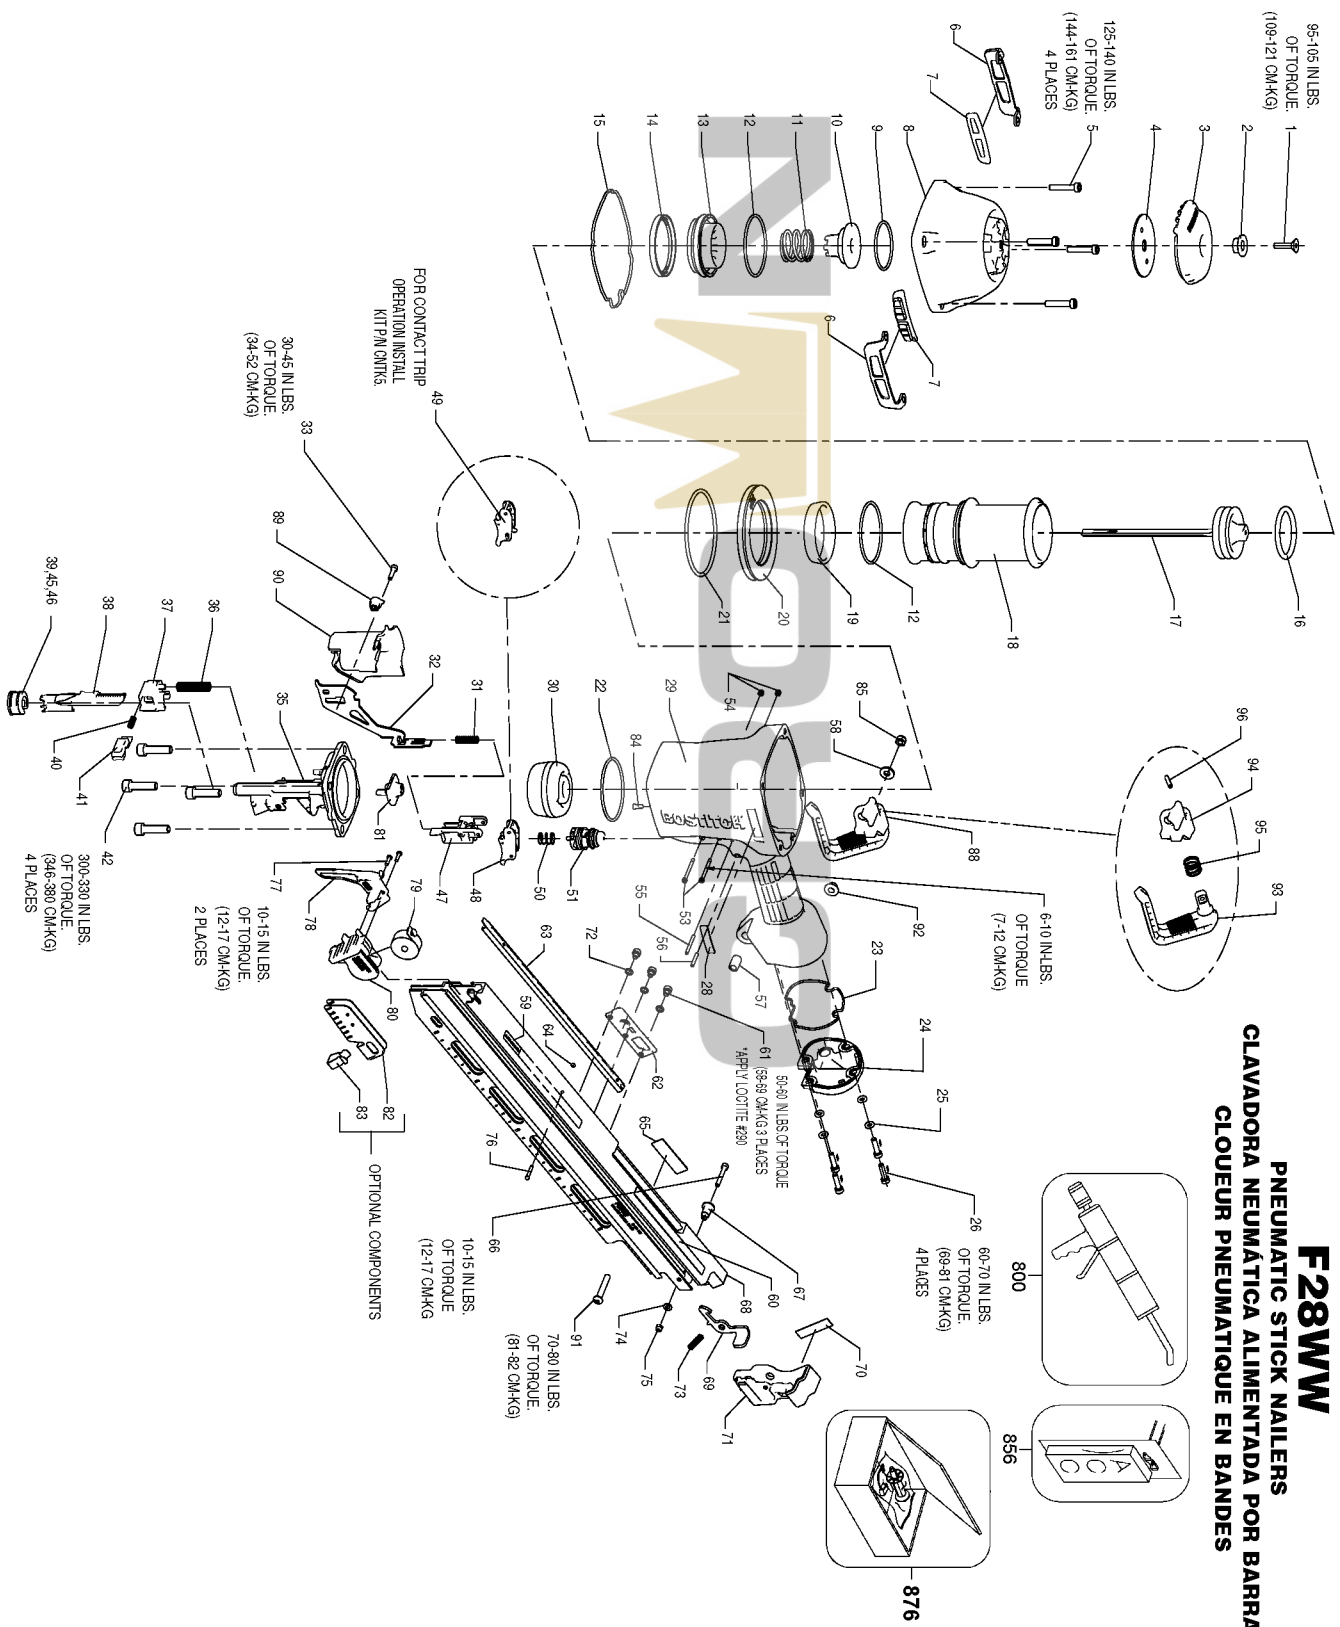

F28WW
PNEUMATIC STICK NAILERS
CLAVADORA NEUMÁTICA ALIMENTADA POR BARRA
CLOUEUR PNEUMATIQUE EN BANDES

Parts List for F28WW Type 0

Item Number	Part Number	Description	Qty Required
1	MSF6100-25	SCREW-SFHCS-M6X1.00X	1
2	163859	BUSHING-EXHAUST DEFL	1
3	108562	SCREW-TRIGGER PIVOT	1
3	163818	DEFLECTOR-EXHAUST	1
4	163830	PLATE-CAP	1
5	MSC6100-30	SCREW-SHCS-M6X1.00X3	4
6	163827	PLATE-WEAR	1
7	149819	WEAR GUIDE	1
8	163848	FRAME CAP-MACHINING	1
9	105814	O-RING-1.929X.098	1
10	163820	BUMPER-HEAD VALVE	1
11	163844	SPRING-HEAD VALVE	1
12	163822	O-RING-2.487X.103XNB	2
13	163821	LOWER BODY-HEAD VALV	1
14	163823	SEAL-HEAD VALVE	1
15	163845	SEAL-FRAME/CAP	1
16	851606-S	O-RING-1.850X.210	1
17	163922	ASSEMBLY-PISTON/DRIV	1
18	163824	SLEEVE-CYLINDER	1
19	175520	SEAL-CHECK	1
20	163855	RING-CYLINDER SLEEVE	1
21	108718	O-RING-3.484X.139	1
22	89673	O-RING	1
23	163856	SEAL-END CAP	1
24	163843	END CAP-PAINT	1
25	T50118	WASHER-PLAIN	1
26	MSC5080-20	SCREW-SOC HD. CAP M5	4

COPYRIGHT© 2005. All Rights Reserved.

Parts list, pricing, and availability subject to change. Please visit www.dewaltservicenet.com for current parts information.

Parts List for F28WW Type 0

Item Number	Part Number	Description	Qty Required
28	171432	LABEL-MAGNESIUM	1
29	171127	FRAME-OVERMOLD	1
30	107231	BUMPER-DRIVE	1
31	166781	SPRING-UPPER TRIP	1
32	163899	ARM-UPPER CONTACT	1
33	MSC4070-16	SCREW-SHCS-M4X0.7X16	1
35	163927	NOSE-F28WW	1
36	166772	SPRING-CONTACT ARM	1
37	108224	CASTING-HOUSING CONT	1
38	108227	ARM-LOWER CONTACT	1
39	121072	ASSEMBLY-TRIP FOOT	1
40	115230	SPRING-HOUSING	1
41	166777	CASTING-PLUNGER	1
42	MSC8125-30	SCREW-SHCS M8X30	4
45	121070	FOOT-TRIP	1
46	121071	CLIP-TRIP FOOT	1
47	163883	GUIDE-ARM	1
48	SEQ7	KIT-SEQUENTIAL TRIP	1
49	CNTK5	KIT-CONTACT TRIP CON	1
50	100387	SPRING-COMPRESSION	1
51	TVA6	KIT-TRIGGER VALVE	1
53	108562	SCREW-TRIGGER PIVOT	2
54	MHE3050-100	NUT-NYLON M3X.50	2
55	100298	PIN-SPIRAL M3X30	1
56	MPP030020	PIN-SPIRAL M3X20MM	1
57	N70143	BUSHING-RUBBER	1
58	MPW6.2	WASHER.SPECIAL	1