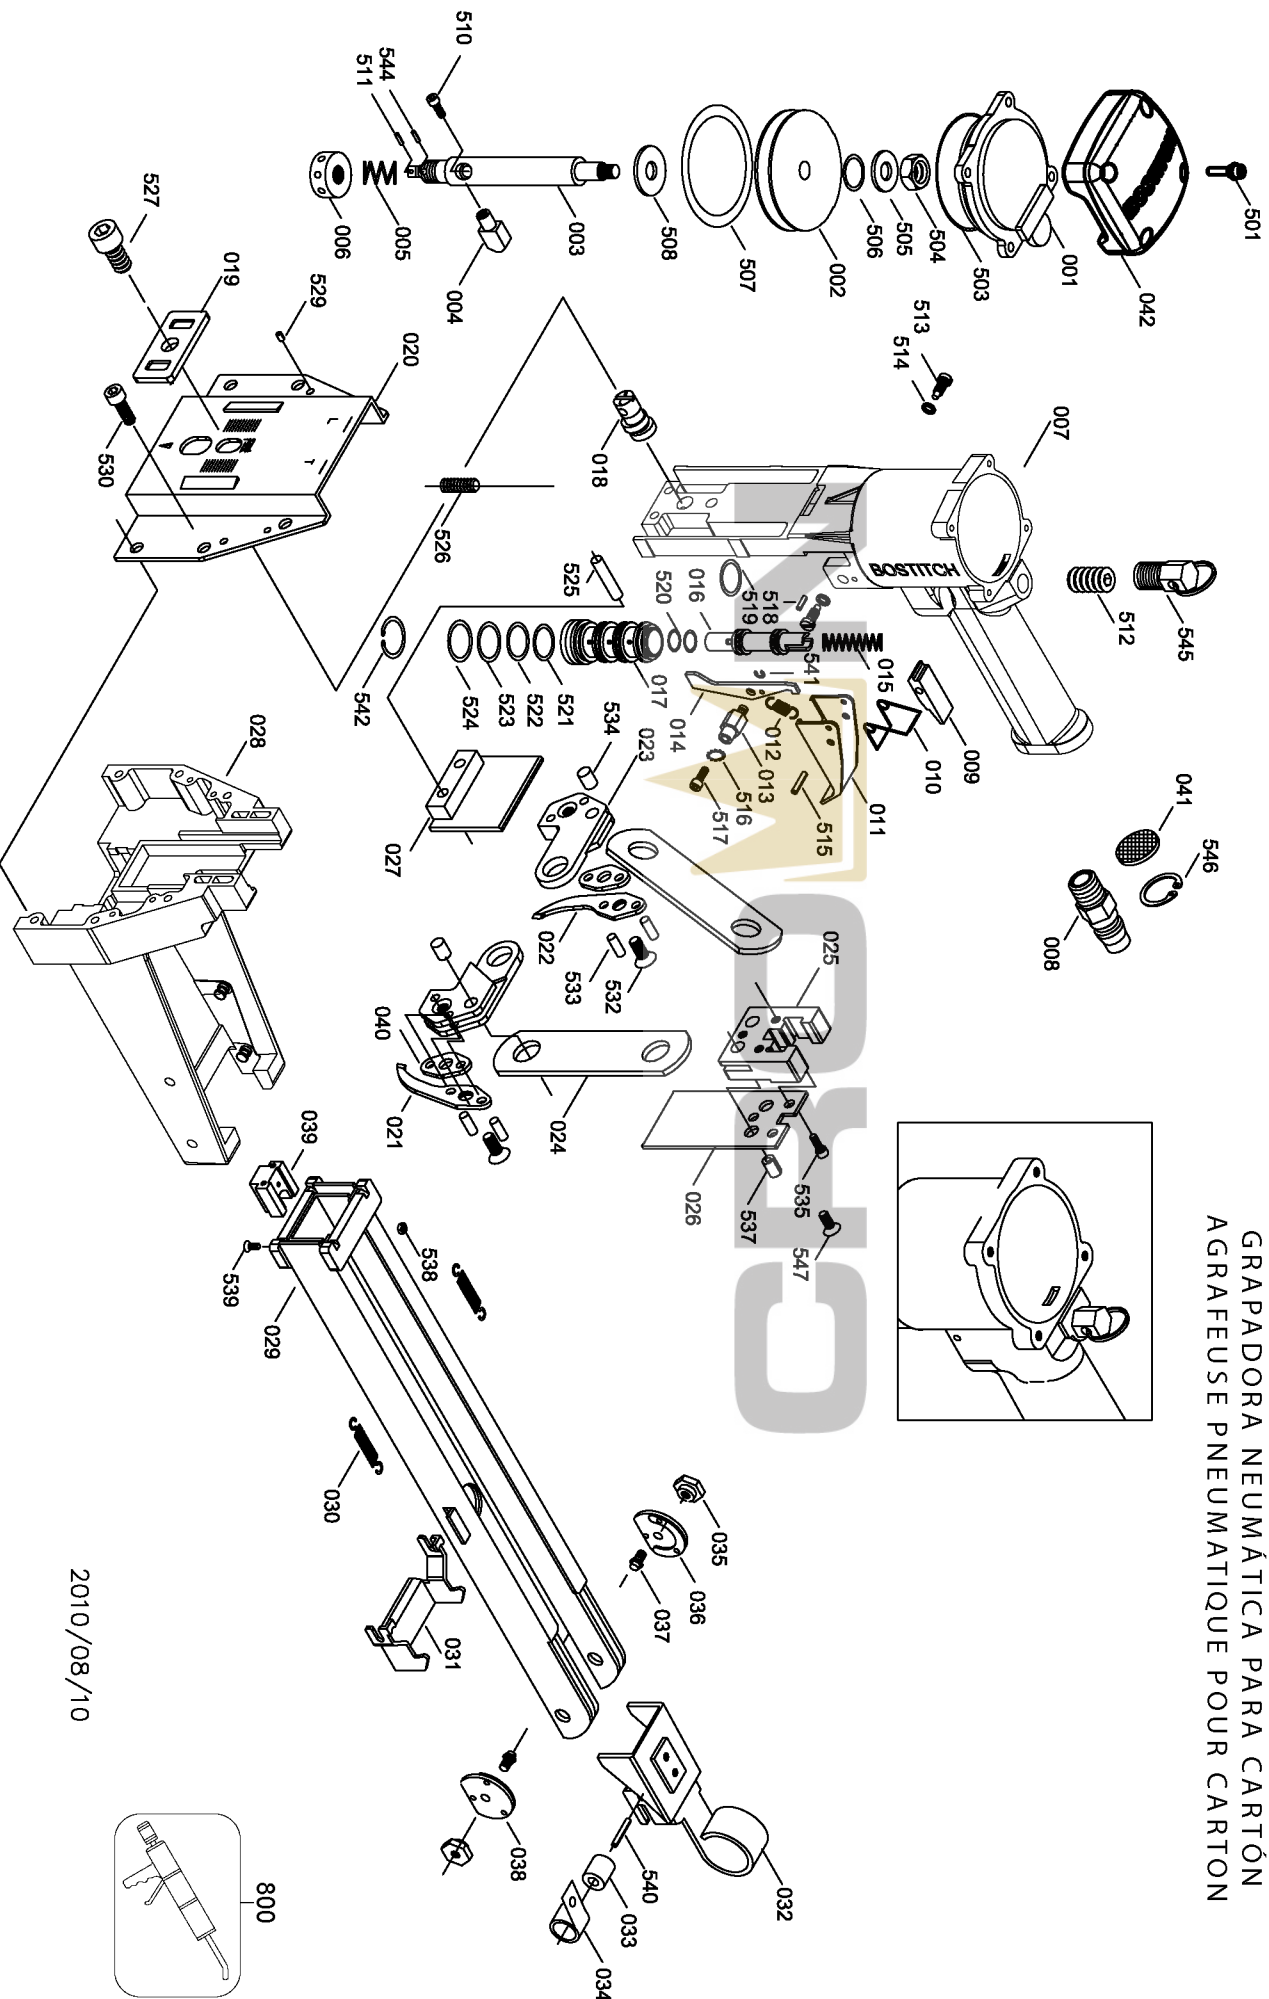

DS-3522

PNEUMATIC CARTON CLOSER
 GRAPADORA NEUMÁTICA PARA CARTÓN
 AGRAFEUSE PNEUMATIQUE POUR CARTON

2010/08/10

Parts List for DS-3522 Type 0

Item Number	Part Number	Description	Qty Required
1	A01200110	CYLINDER HEAD	1
2	A02800201	PISTON	1
3	A02800301	ROD-PISTON	1
4	A00100401	CAM PIN	1
5	A00100501	SPRING	1
6	A00100601	NUT-ADJ.	1
7	ADCS-P31	BODY UNIT	1
8	000000-00	No Longer Available	1
9	A00100902	ROCKER	1
10	A00101001	SPRING	1
11	A00101101	TRIGGER	1
12	A00101201	SPRING	1
13	A00101301	PIN-ADJ.	1
14	A00101402	LEVER-CYCLE	1
15	A00101501	SPRING	1
16	A00101601	VALVE STEM	1
17	A00101702	VALVE BODY	1
18	A00101801	PIN-PIVOT	1
19	A00101901	PLATE-ADJ.	1
20	A01102501	BRACKET-FRONT	1
21	A01200501	RIGHT CLINCHER(22MM)	1
21	A00102102	RIGHT CLINCHER	1
22	A01200601	LEFT CLINCHER(22MM)	1
22	A00102202	LEFT CLINCHER	1
23	A00102301	CLINCHER LEVER	1
24	A00102401	LINK	1
25	A00102502	BLOCK	1

COPYRIGHT© 2005. All Rights Reserved.

Parts list, pricing, and availability subject to change. Please visit www.dewaltservicenet.com for current parts information.

Parts List for DS-3522 Type 0

Item Number	Part Number	Description	Qty Required
26	A00102605	DRIVER	1
27	A00102703A	COVER UNIT	1
28	A02100405A	MAGAZINE SEAT	1
29	9R195125	MAGAZINE	1
30	A01102403	SPRING	1
31	A01102201	BRACKET	1
32	A00103715A	PUSHER SET	1
33	A00103501	ROLLER	1
34	A00103401	SPRING	1
35	A00607101	NUT	1
36	A00103903A	RIGHT PUSHER GUIDE	1
37	A00103203	ROD	1
38	A00103904A	LEFT PUSHER GUIDE	1
39	A00105601	BRACKET	1
40	A00105001	SPACER	1
41	BAI1401	SILENCER	1
42	9R189951	COVER	1
501	9R189952	BOLT	4
501	BAC0604142	SCREW-HEX.SOC.HD.	4
503	BAB017537	O-RING	1
504	BAD02061	HEX.NUT	1
505	BAE06094	WASHER	1
506	BAB017076	O-RING	1
507	BAB057476	O-RING	1
508	A00104101	WASHER	1
509	BAE01042	SPRING WASHER	1
510	BAC0404102	SCREW-HEX.SOC.HD.	1