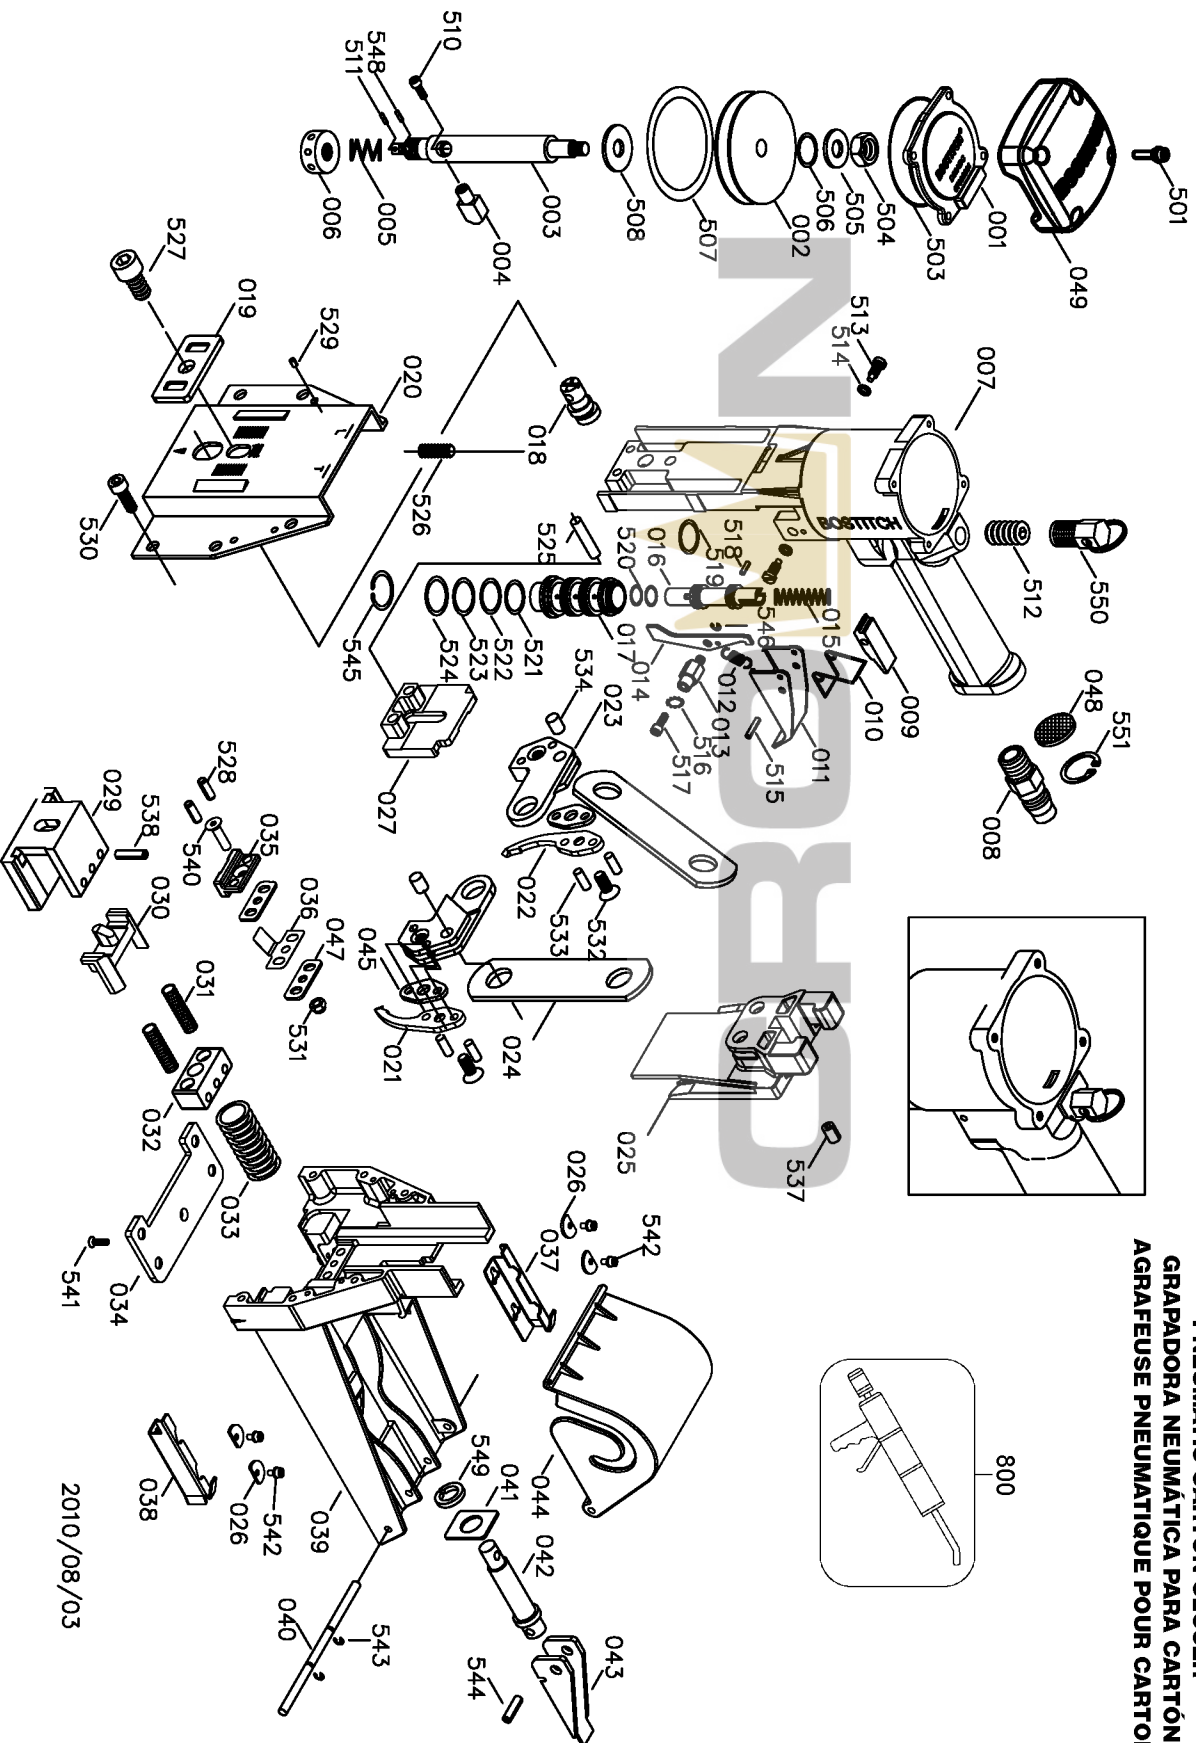

D62ADC
 PNEUMATIC CARTON CLOSER
 GRAPADORA NEUMÁTICA PARA CARTÓN
 AGRAFEUSE PNEUMATIQUE POUR CARTON

2010/08/03

Parts List for D62ADC Type 0

Item Number	Part Number	Description	Qty Required
1	A01200110	CYLINDER HEAD	1
2	A02800201	PISTON	1
3	A02800301	ROD-PISTON	1
4	A00100401	CAM PIN	1
5	A00100501	SPRING	1
6	A00100601	NUT-ADJ.	1
7	ADCS-P31	BODY UNIT	1
8	000000-00	No Longer Available	1
9	A00100902	ROCKER	1
10	A00101001	SPRING	1
11	A00101101	TRIGGER	1
12	A00101201	SPRING	1
13	A00101301	PIN-ADJ.	1
14	A00101402	LEVER-CYCLE	1
15	A00101501	SPRING	1
16	A00101601	VALVE STEM	1
17	A00101702	VALVE BODY	1
18	A00101801	PIN-PIVOT	1
19	A00101901	PLATE-ADJ.	1
20	A01102501	BRACKET-FRONT	1
21	A01900503	CLINCHER-REVERSIBLE	1
22	A01900503	CLINCHER-REVERSIBLE	1
23	A00102301	CLINCHER LEVER	1
24	A00102401	LINK	1
25	A02202802	DRIVER	1
27	A02200202	DRIVER GUIDE UNIT	1
29	A02200602	ANVIL	1

COPYRIGHT© 2005. All Rights Reserved.

Parts list, pricing, and availability subject to change. Please visit www.dewaltservicenet.com for current parts information.

Parts List for D62ADC Type 0

Item Number	Part Number	Description	Qty Required
30	A02200702	PUSHER	1
31	A02201101	SPRING	2
32	A02200501	ANVIL CAP	1
33	A02201201	SPRING	1
34	A02200901	PLATE SUPPORT	1
35	A02202901	TOP GUIDE	1
36	A02201803	LEAF SPRING	1
37	A07600401	COIL GUIDE-R.H.	1
38	A07600501	COIL GUIDE-L.H.	1
39	A02200110	MAGAZINE SEAT	1
40	A02201301	PIN-COVER HINGE	1
41	A02201901	SPACER-JAM RELEASE	1
42	A02200801	PIN-JAM RELEASE	1
43	A02201001	LEVER-JAM RELEASE	1
44	A02201402	COVER	1
45	A02300801	SPACER	2
47	A02202402	WASHER	2
48	BAI1401	SILENCER	1
49	9R189951	COVER	1
501	9R189952	BOLT	4
501	BAC0604142	SCREW-HEX.SOC.HD.	4
503	BAB017537	O-RING	1
504	BAD02061	HEX.NUT	1
505	BAE06094	WASHER	1
506	BAB017076	O-RING	1
507	BAB057476	O-RING	1
508	A00104101	WASHER	1