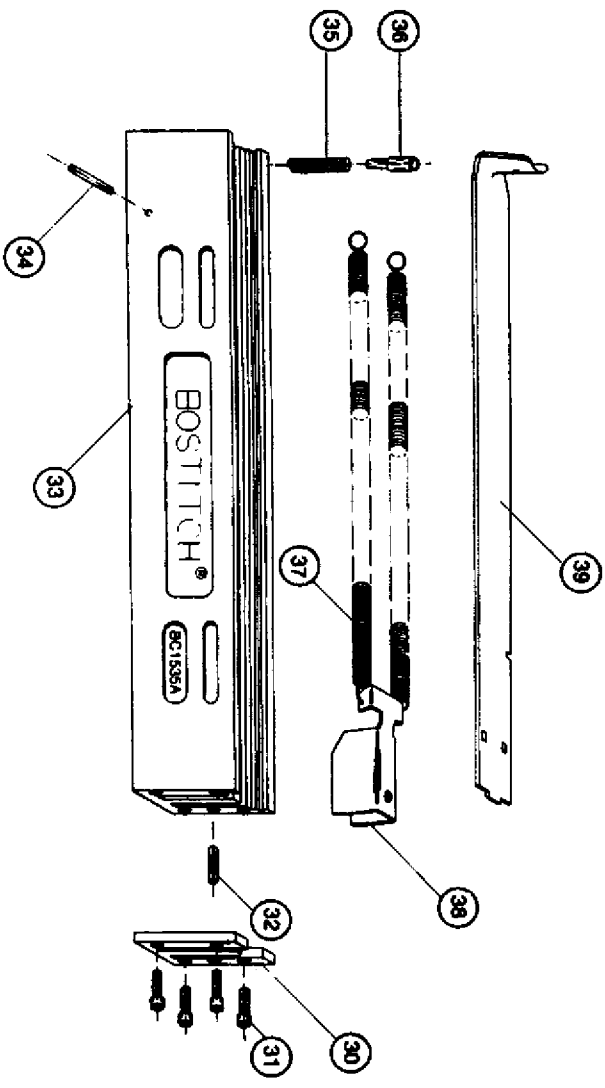

MODEL BCAR1B / BCAR-2S STAPLER

-2-

Parts List for BCAR1B-495-92L Type 0

Item Number	Part Number	Description	Qty Required
1	BC156	VALVE PLUG	1
2	105502	GASKET-PLUG	1
3	HN1032.5	NUT- ESN-10-32	1
4	PW10.5	PLAIN WASHER	1
5	BC442	SEAL- VALVE STEM	1
6	BC367	VALVE STEM	1
7	BC1602A	VALVE HOUSING ASSY	1
8	UA3820	SCREW-10-32 X 1 1/4	1
9	PW10.5	PLAIN WASHER	1
10	HN1032.5	NUT- ESN-10-32	1
11	BC283	TRIGGER - AR (LONG)	1
12	88705	O-RING-1.114X.070	1
13	BC347	NYLON INSERT	1
14	BC1474	RETURN BUMPER	1
15	BC1529	UPPER PISTON	1
16	BC1530	CYLINDER SLEEVE	1
17	87137	O-RING	1
18	174308	O-RING-.701X.094	1
19	BC1477	LOWER PISTON	1
20	BC1479	PISTON PLUG	1
21	BC1527A	CYLINDER ASSEMBLY	1
22	H406	GRIP	1
23	BC1478	DRIVER PIN	1
24	86458	O-RING	1
25	T34233	INSERT	1
26	BC1531	DRIVER BLADE	1
27	BC1481	DRIVE BUMPER	1

COPYRIGHT© 2005. All Rights Reserved.

Parts list, pricing, and availability subject to change. Please visit www.dewaltservicenet.com for current parts information.

Parts List for BCAR1B-495-92L Type 0

Item Number	Part Number	Description	Qty Required
28	BC1569	BUMPER PLATE	1
29	BC1532A	NOSE ASSEMBLY	1
30	BC1545	WEARPLATE	1
30	BC1547	WEAR PLATE	1
31	UA3816.4	SCREW-SHCS-10-24X1	1
32	UB2808.2	PIN-SPRING	1
33	BC1535A	MAGAZINE-S3-1IN MAX	1
34	UB2820	PIN- SPRING .094 X 1	1
35	BC41	SPRING-COVER DETENT	1
36	BC34	MAG.COVER LATCH SHOU	1
37	BC1260	SPRING-EXTENSION	1
38	BC694	PUSHER	1
39	BC1537	MAGAZINE COVER	1
40	T36135	SPRING-COMPRESSION	1
41	BC1601	MUFFLER	1
42	UB1110	PIN- SPIROL	1
43	108800	HANDLE-TRIGGER GUARD	1
44	108801	ASSY-TRIGGER GUARD C	1