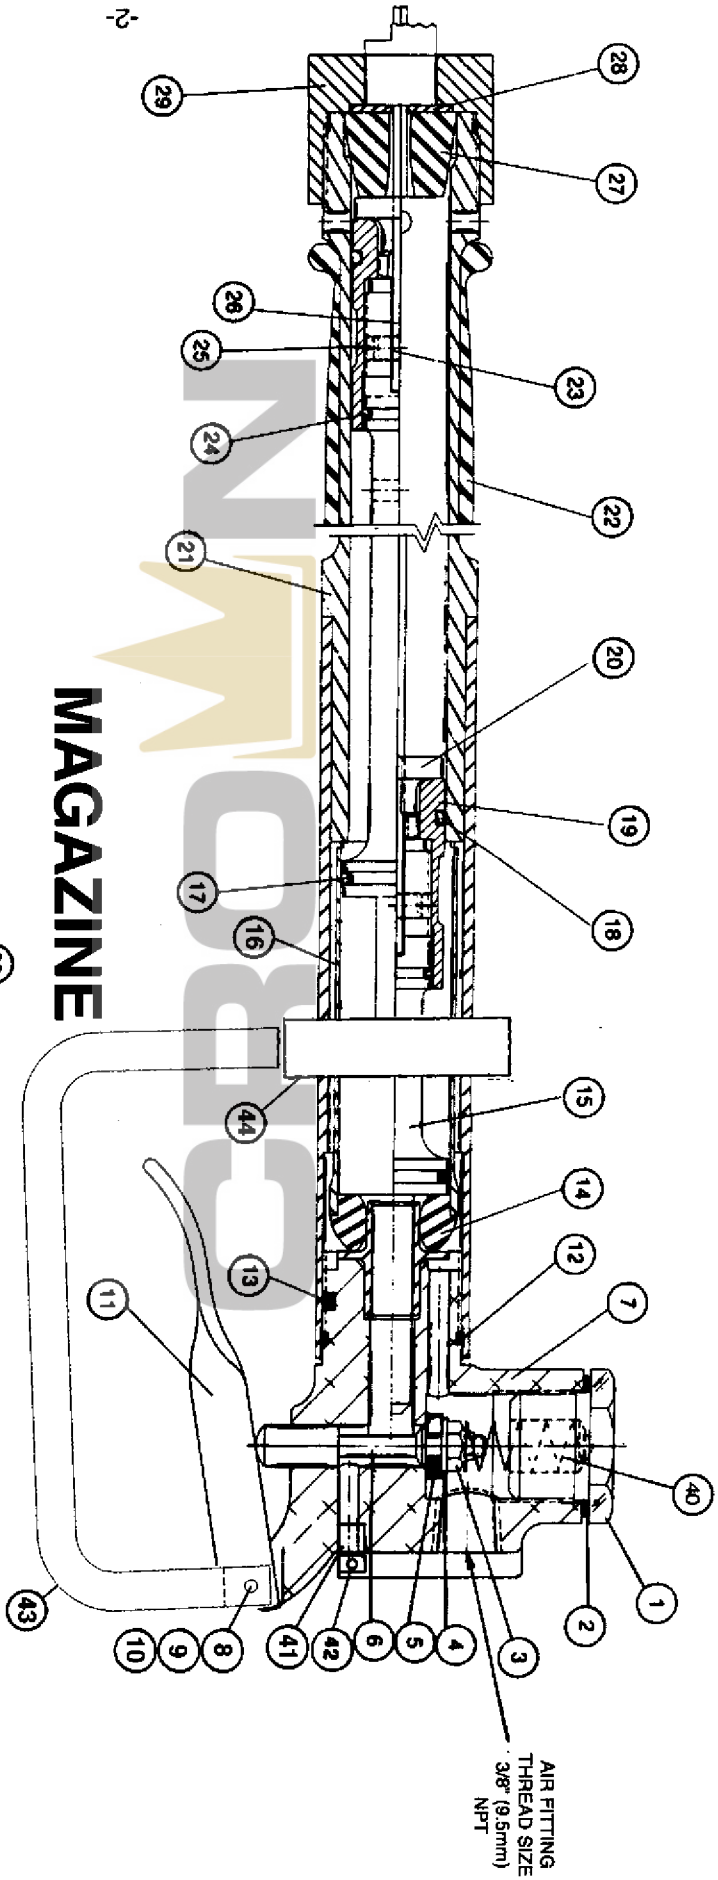

MODEL BCAR1B / BCAR-2S STAPLER

-2-

Parts List for BCAR1B-495-92L Type 0

Item Number	Part Number	Description	Qty Required
1	BC156	VALVE PLUG	1
2	105502	GASKET-PLUG	1
3	HN1032.5	NUT- ESN-10-32	1
4	PW10.5	PLAIN WASHER	1
5	BC442	SEAL- VALVE STEM	1
6	BC367	VALVE STEM	1
7	BC1602A	VALVE HOUSING ASSY	1
8	UA3820	SCREW-10-32 X 1 1/4	1
9	PW10.5	PLAIN WASHER	1
10	HN1032.5	NUT- ESN-10-32	1
11	BC283	TRIGGER - AR (LONG)	1
12	88705	O-RING-1.114X.070	1
13	BC347	NYLON INSERT	1
14	BC1474	RETURN BUMPER	1
15	BC1529	UPPER PISTON	1
16	BC1530	CYLINDER SLEEVE	1
17	87137	O-RING	1
18	174308	O-RING-.701X.094	1
19	BC1477	LOWER PISTON	1
20	BC1479	PISTON PLUG	1
21	BC1527A	CYLINDER ASSEMBLY	1
22	H406	GRIP	1
23	BC1478	DRIVER PIN	1
24	86458	O-RING	1
25	T34233	INSERT	1
26	BC1531	DRIVER BLADE	1
27	BC1481	DRIVE BUMPER	1

COPYRIGHT© 2005. All Rights Reserved.

Parts list, pricing, and availability subject to change. Please visit www.dewaltservicenet.com for current parts information.

Parts List for BCAR1B-495-92L Type 0

Item Number	Part Number	Description	Qty Required
28	BC1569	BUMPER PLATE	1
29	BC1532A	NOSE ASSEMBLY	1
30	BC1545	WEARPLATE	1
30	BC1547	WEAR PLATE	1
31	UA3816.4	SCREW-SHCS-10-24X1	1
32	UB2808.2	PIN-SPRING	1
33	BC1535A	MAGAZINE-S3-1IN MAX	1
34	UB2820	PIN- SPRING .094 X 1	1
35	BC41	SPRING-COVER DETENT	1
36	BC34	MAG.COVER LATCH SHOU	1
37	BC1260	SPRING-EXTENSION	1
38	BC694	PUSHER	1
39	BC1537	MAGAZINE COVER	1
40	T36135	SPRING-COMPRESSION	1
41	BC1601	MUFFLER	1
42	UB1110	PIN- SPIROL	1
43	108800	HANDLE-TRIGGER GUARD	1
44	108801	ASSY-TRIGGER GUARD C	1