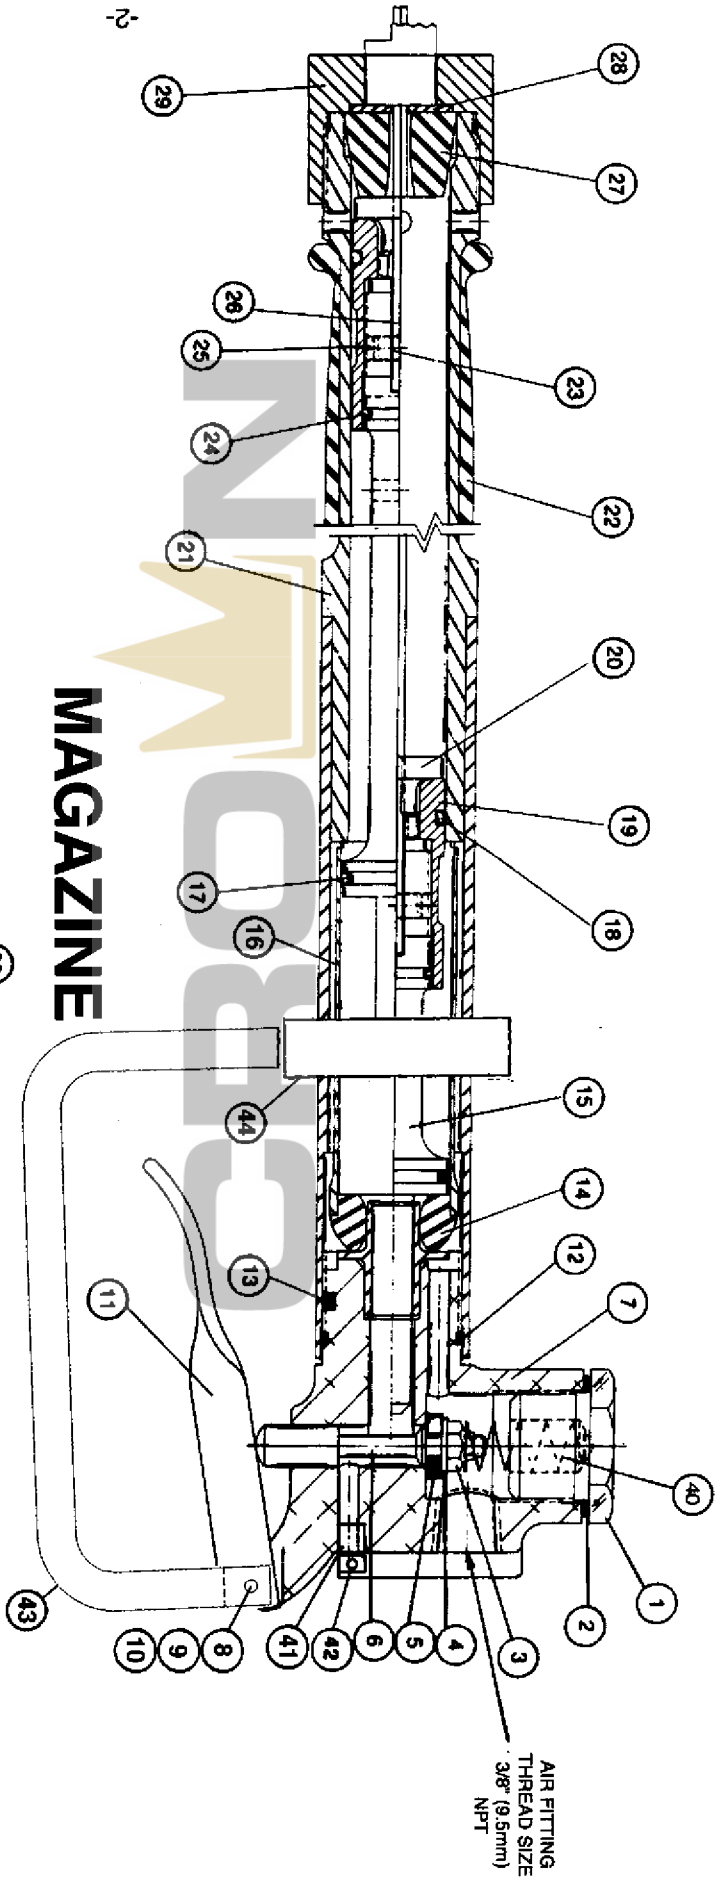

MODEL BCAR1B / BCAR-2S STAPLER

Parts List for BCAR-2S Type 0

Item Number	Part Number	Description	Qty Required
1	BC156	VALVE PLUG	1
2	105502	GASKET-PLUG	1
3	HN1032.5	NUT- ESN-10-32	1
4	PW10.5	PLAIN WASHER	1
5	BC442	SEAL- VALVE STEM	1
6	BC367	VALVE STEM	1
7	BC1602A	VALVE HOUSING ASSY	1
8	UA3820	SCREW-10-32 X 1 1/4	1
9	PW10.5	PLAIN WASHER	1
10	HN1032.5	NUT- ESN-10-32	1
11	BC283	TRIGGER - AR (LONG)	1
12	88705	O-RING-1.114X.070	1
13	BC347	NYLON INSERT	1
14	BC1474	RETURN BUMPER	1
15	BC1529	UPPER PISTON	1
16	BC1530	CYLINDER SLEEVE	1
17	87137	O-RING	1
18	174308	O-RING-.701X.094	1
19	BC1477	LOWER PISTON	1
20	101608	PLUG- PISTON	1
21	BC1527A	CYLINDER ASSEMBLY	1
22	H406	GRIP	1
23	BC1478	DRIVER PIN	1
24	86458	O-RING	1
25	T34233	INSERT	1
26	100828	DRIVER- (2) STAPLE	1
27	BC1572	BUMPER-DRIVE	1

COPYRIGHT© 2005. All Rights Reserved.

Parts list, pricing, and availability subject to change. Please visit www.dewaltservicenet.com for current parts information.

Parts List for BCAR-2S Type 0

Item Number	Part Number	Description	Qty Required
28	BC1569	BUMPER PLATE	1
29	100346	NOSE ASSEMBLY	1
30	BC1545	WEARPLATE	1
30	BC1547	WEAR PLATE	1
31	UA3816.4	SCREW-SHCS-10-24X1	1
32	UB2808.2	PIN-SPRING	1
33	BC1535A	MAGAZINE-S3-1IN MAX	1
34	UB2820	PIN- SPRING .094 X 1	1
35	BC41	SPRING-COVER DETENT	1
36	BC34	MAG.COVER LATCH SHOU	1
37	BC1260	SPRING-EXTENSION	1
38	BC694	PUSHER	1
39	BC1537	MAGAZINE COVER	1
40	T36135	SPRING-COMPRESSION	1
41	BC1601	MUFFLER	1
42	UB1110	PIN- SPIROL	1
43	108800	HANDLE-TRIGGER GUARD	1
44	108801	ASSY-TRIGGER GUARD C	1