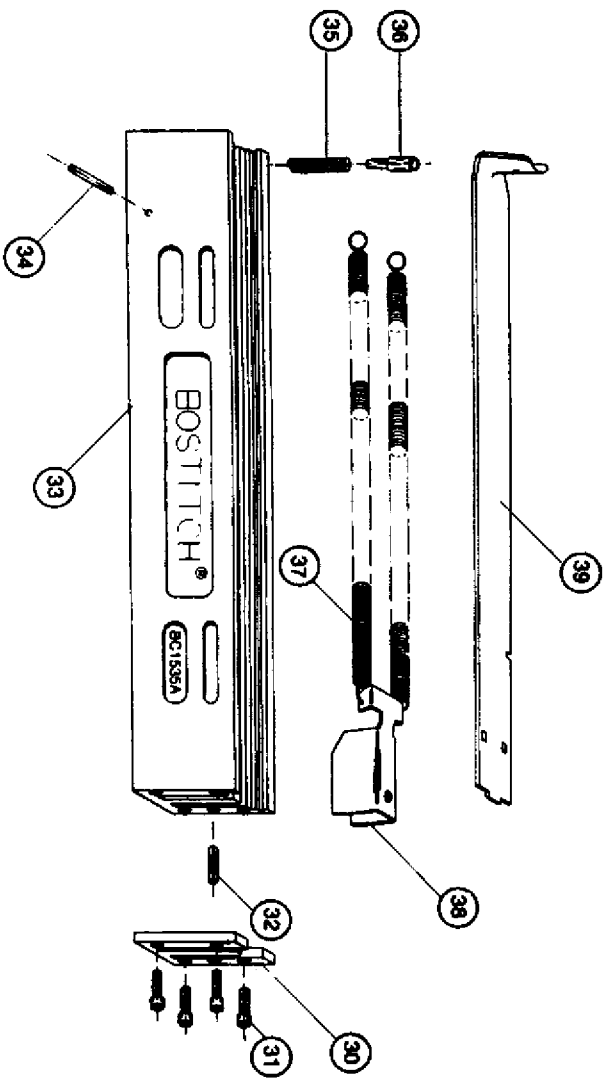

MODEL BCAR1B / BCAR-2S STAPLER

Parts List for BCAR-2S Type 0

Item Number	Part Number	Description	Qty Required
1	BC156	VALVE PLUG	1
2	105502	GASKET-PLUG	1
3	HN1032.5	NUT- ESN-10-32	1
4	PW10.5	PLAIN WASHER	1
5	BC442	SEAL- VALVE STEM	1
6	BC367	VALVE STEM	1
7	BC1602A	VALVE HOUSING ASSY	1
8	UA3820	SCREW-10-32 X 1 1/4	1
9	PW10.5	PLAIN WASHER	1
10	HN1032.5	NUT- ESN-10-32	1
11	BC283	TRIGGER - AR (LONG)	1
12	88705	O-RING-1.114X.070	1
13	BC347	NYLON INSERT	1
14	BC1474	RETURN BUMPER	1
15	BC1529	UPPER PISTON	1
16	BC1530	CYLINDER SLEEVE	1
17	87137	O-RING	1
18	174308	O-RING-.701X.094	1
19	BC1477	LOWER PISTON	1
20	101608	PLUG- PISTON	1
21	BC1527A	CYLINDER ASSEMBLY	1
22	H406	GRIP	1
23	BC1478	DRIVER PIN	1
24	86458	O-RING	1
25	T34233	INSERT	1
26	100828	DRIVER- (2) STAPLE	1
27	BC1572	BUMPER-DRIVE	1

COPYRIGHT© 2005. All Rights Reserved.

Parts list, pricing, and availability subject to change. Please visit www.dewaltservicenet.com for current parts information.

Parts List for BCAR-2S Type 0

Item Number	Part Number	Description	Qty Required
28	BC1569	BUMPER PLATE	1
29	100346	NOSE ASSEMBLY	1
30	BC1545	WEARPLATE	1
30	BC1547	WEAR PLATE	1
31	UA3816.4	SCREW-SHCS-10-24X1	1
32	UB2808.2	PIN-SPRING	1
33	BC1535A	MAGAZINE-S3-1IN MAX	1
34	UB2820	PIN- SPRING .094 X 1	1
35	BC41	SPRING-COVER DETENT	1
36	BC34	MAG.COVER LATCH SHOU	1
37	BC1260	SPRING-EXTENSION	1
38	BC694	PUSHER	1
39	BC1537	MAGAZINE COVER	1
40	T36135	SPRING-COMPRESSION	1
41	BC1601	MUFFLER	1
42	UB1110	PIN- SPIROL	1
43	108800	HANDLE-TRIGGER GUARD	1
44	108801	ASSY-TRIGGER GUARD C	1