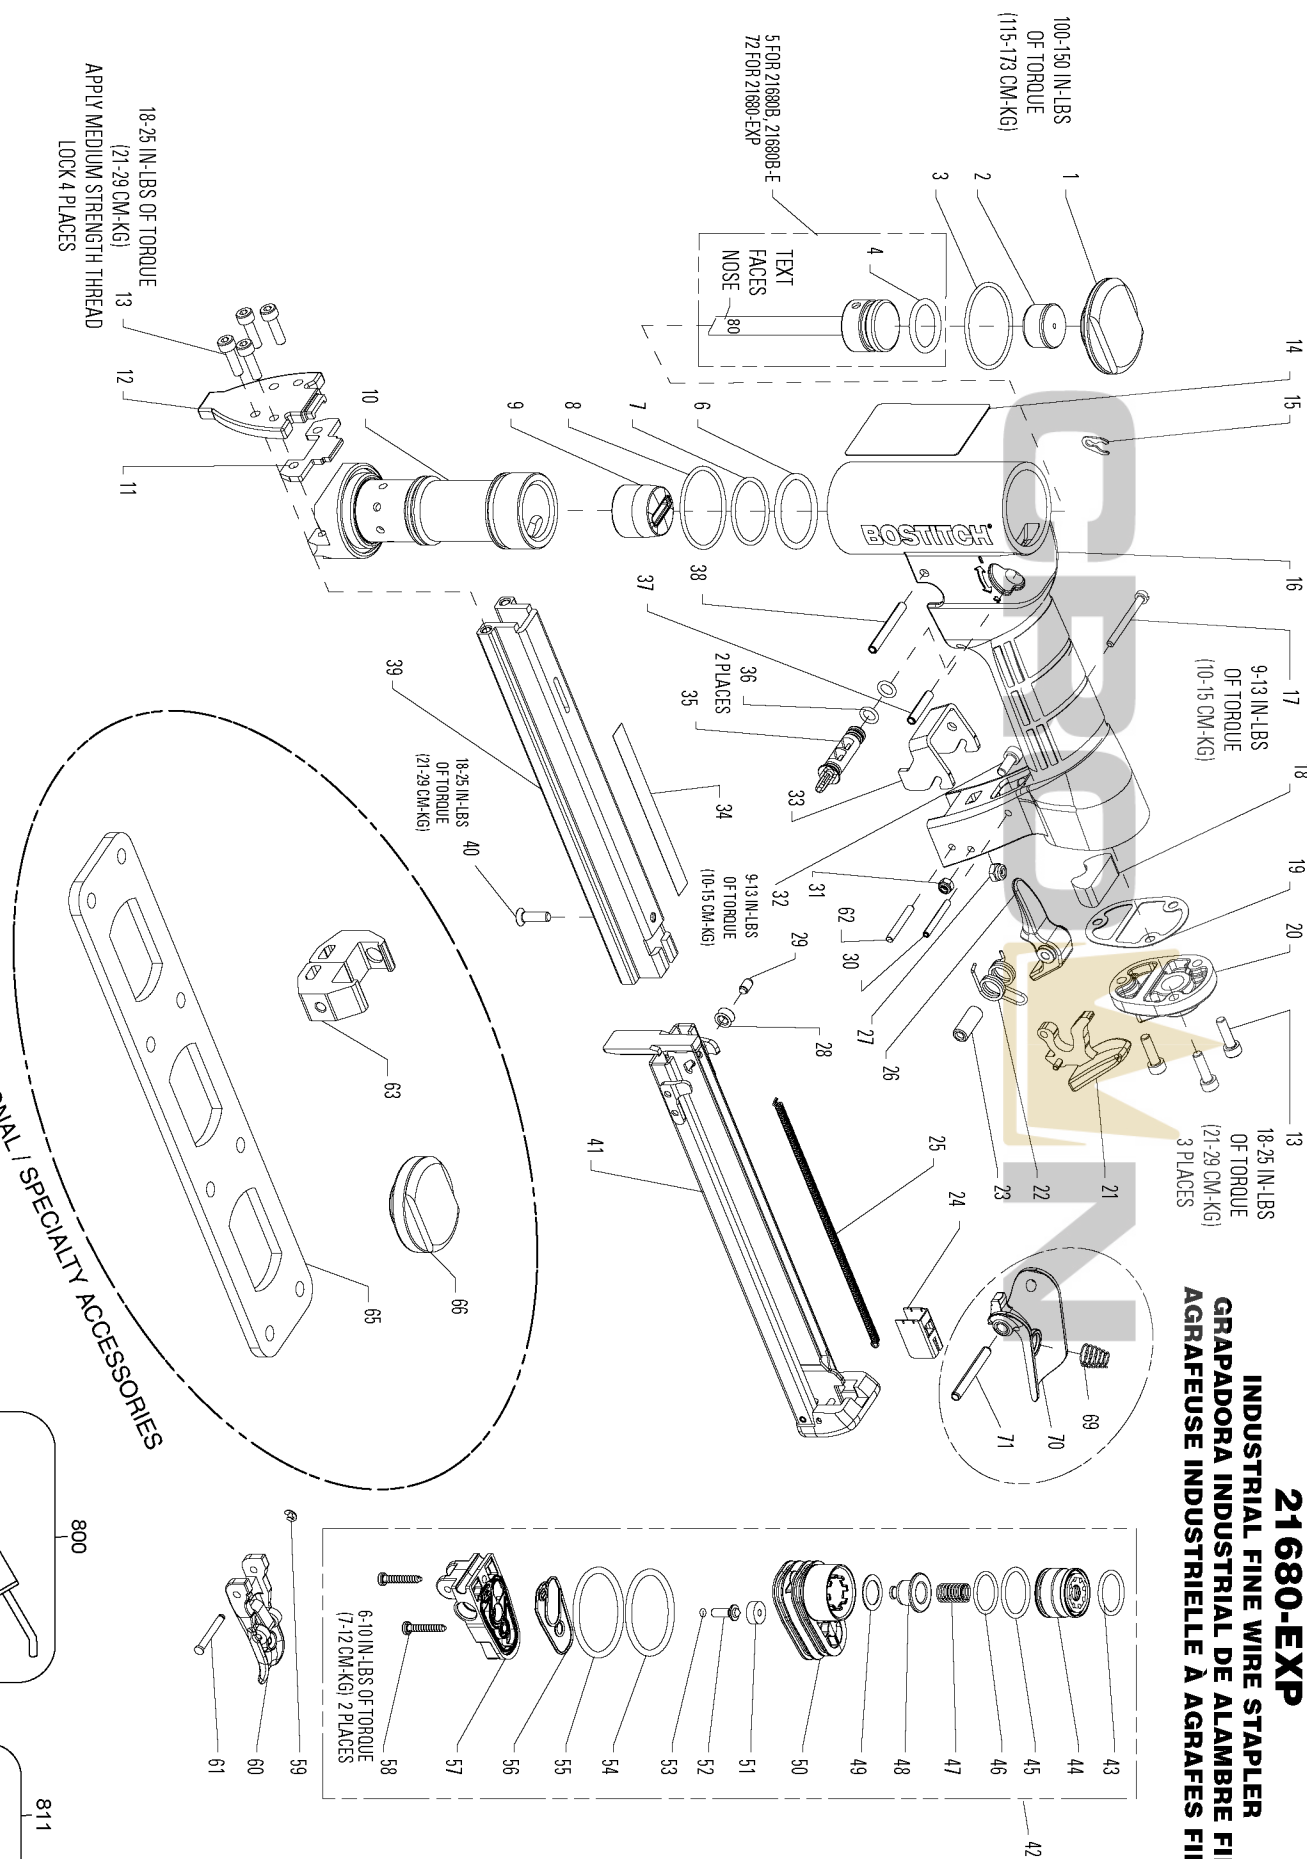

21680B, 21680B-E
21680-EXP
INDUSTRIAL FINE WIRE STAPLER
GRAPADORA INDUSTRIAL DE ALAMBRE FINO
AGRAFEUSE INDUSTRIELLE À AGRAFES FINES

IP1246-1REV B 1/08
TO BE USED WITH PARTS LIST IP1246-2 AND OPERATION AND MAINTENANCE MANUAL 174325.

Parts List for 21680B Type 0

Item Number	Part Number	Description	Qty Required
1	174288	CAP	1
2	174289	BUMPER-PISTON STOP	1
3	100353	O-RING-1.301X.070	1
4	174308	O-RING-.701X.094	1
5	177715	ASSEMBLY-DRIVER/PIST	1
6	174309	O-RING-1.049X.103	1
7	174310	O-RING-.989X.070	1
8	851349	O-RING-1.239X.070	1
9	174100	BUMPER	1
10	174098	SLEEVE-CYLINDER	1
11	174099	PLATE-DRIVER GUIDE	1
12	174263	NOSE	1
13	174306	SCREW-SHCS-M4X0.7X14	7
14	159831	LABEL-WARNING	1
15	174290	RETAINER-CLIP	1
16	174265	FRAME	1
17	174274	SCREW-SHCS-M3X0.5X32	1
18	174266	MUFFLER	1
19	174295	GASKET-END CAP	1
20	174296	CAP-END	1
21	174273	LATCH	1
22	174301	SPRING-TORSION	1
23	174302	BUSHING-SPRING	1
24	177723	PUSHER	1
25	174291	SPRING-EXTENSION	1
26	174297	LATCH-INSIDE	1
27	MHE4070-100	ELASTIC STOP NUT-M4	1