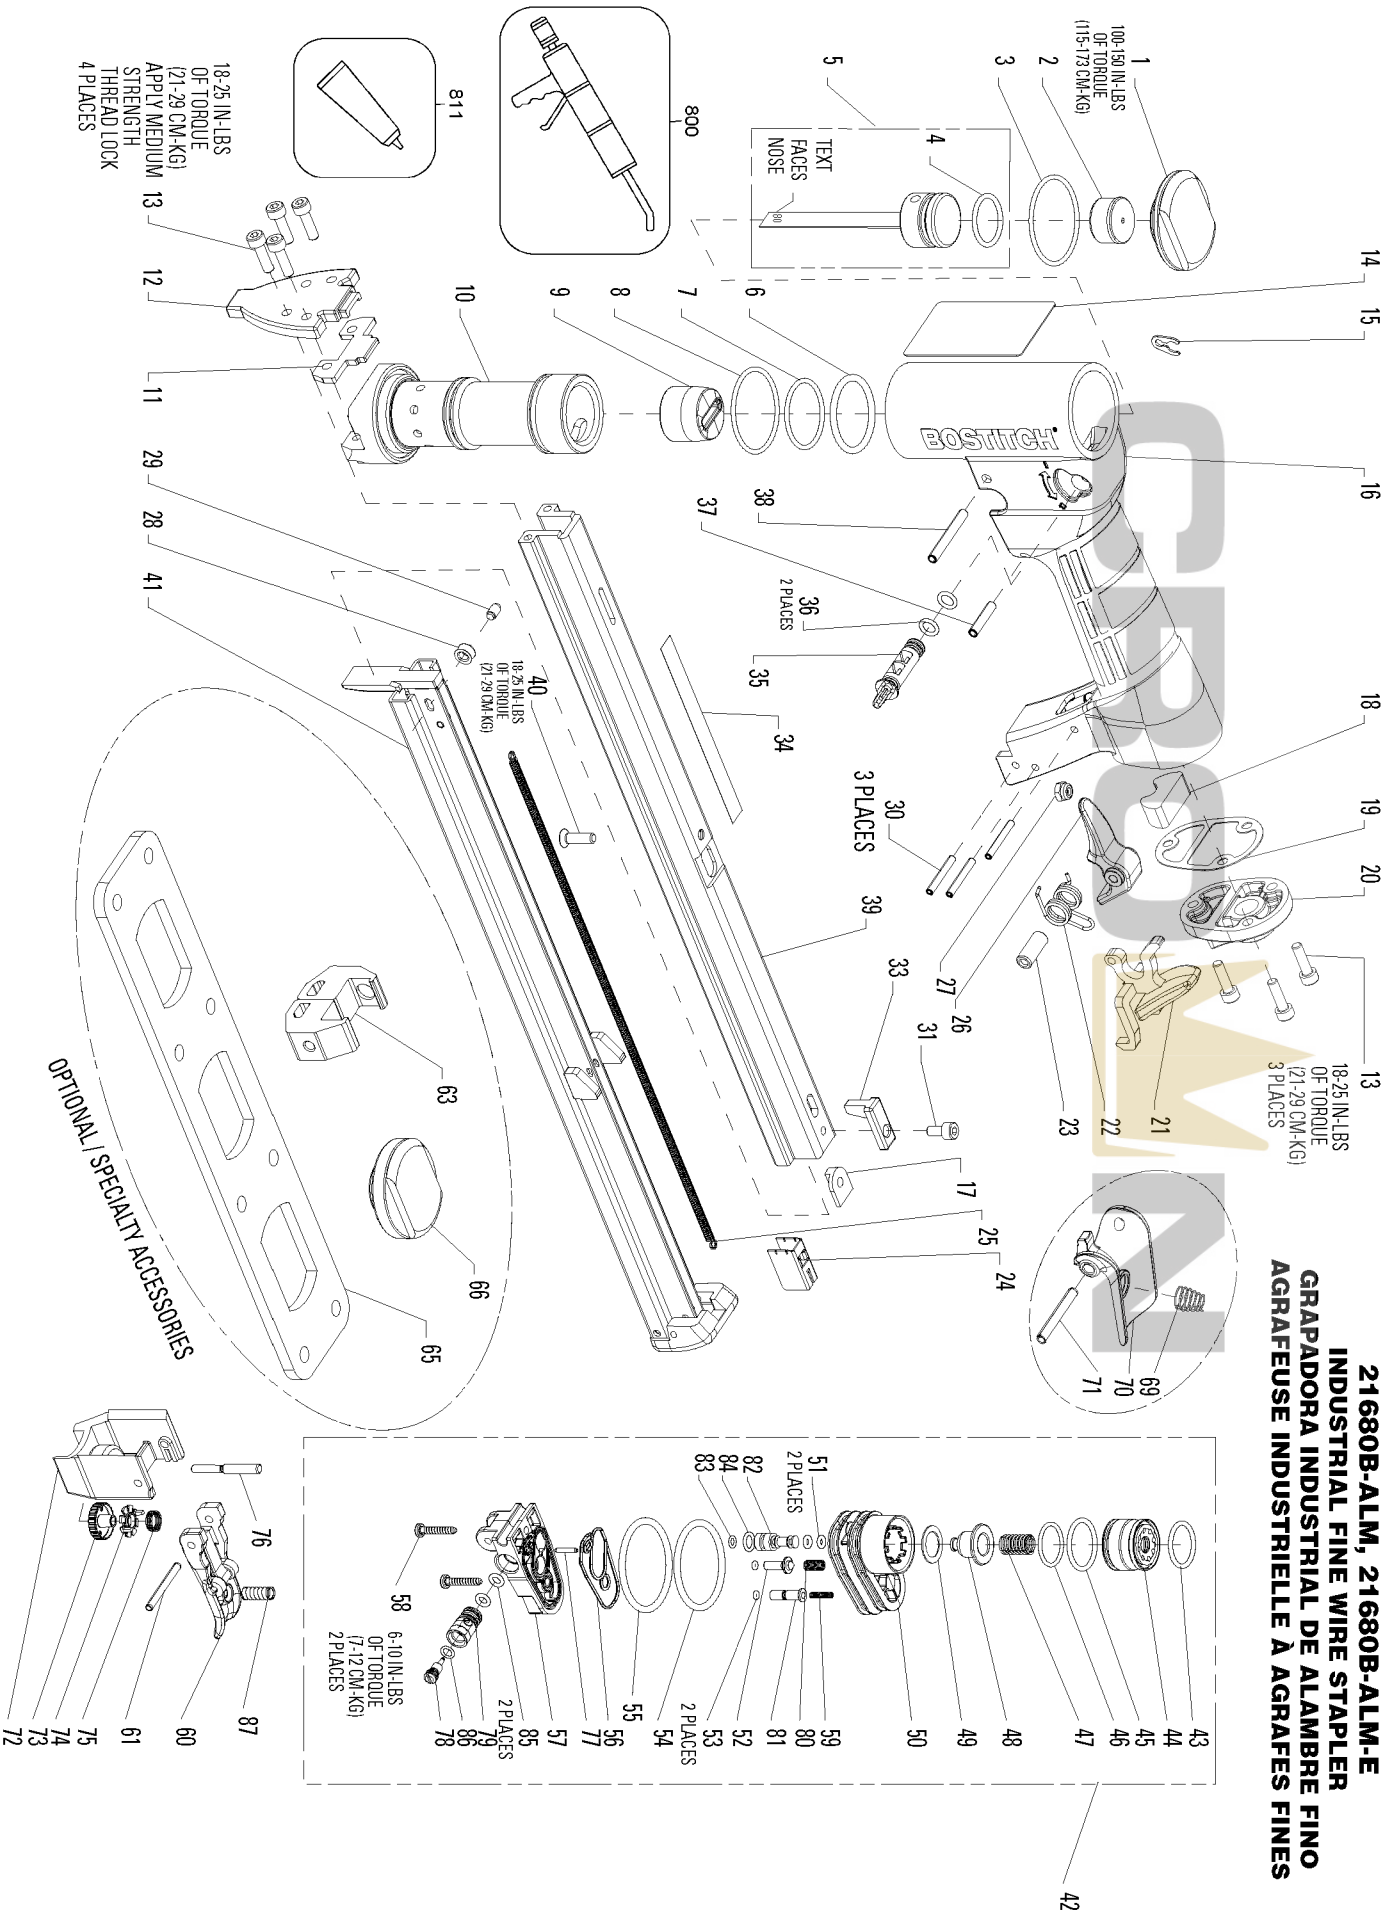

**21680B-ALM, 21680B-ALM-E  
INDUSTRIAL FINE WIRE STAPLER  
GRAPADORA INDUSTRIAL DE ALAMBRE FINO  
AGRAFEUSE INDUSTRIELLE À AGRAFES FINES**

18-25 IN-LBS  
OF TORQUE  
(21-29 CM-KG)  
APPLY MEDIUM  
STRENGTH  
THREAD LOCK  
4 PLACES

18-25 IN-LBS  
OF TORQUE  
(21-29 CM-KG)  
3 PLACES

18-25 IN-LBS  
OF TORQUE  
(21-29 CM-KG)

6-10 IN-LBS  
OF TORQUE  
(7-12 CM-KG)  
2 PLACES

OPTIONAL SPECIALTY ACCESSORIES

## Parts List for 21680B-ALM Type 0

Item Number	Part Number	Description	Qty Required
1	174288	CAP	1
2	174289	BUMPER-PISTON STOP	1
3	100353	O-RING-1.301X.070	1
4	174308	O-RING-.701X.094	1
5	177715	ASSEMBLY-DRIVER/PIST	1
6	174309	O-RING-1.049X.103	1
7	174310	O-RING-.989X.070	1
8	851349	O-RING-1.239X.070	1
9	174100	BUMPER	1
10	174098	SLEEVE-CYLINDER	1
11	174099	PLATE-DRIVER GUIDE	1
12	174263	NOSE	1
13	174306	SCREW-SHCS-M4X0.7X14	7
14	159831	LABEL-WARNING	1
15	174290	RETAINER-CLIP	1
16	174265	FRAME	1
17	177722	NUT-MAGAZINE	1
18	174266	MUFFLER	1
19	174295	GASKET-END CAP	1
20	174296	CAP-END	1
21	174357	LATCH	1
22	174301	SPRING-TORSION	1
23	174302	BUSHING-SPRING	1
24	177723	PUSHER	1
25	174356	SPRING-EXTENSION	1
26	174297	LATCH-INSIDE	1
27	MHE4070-100	ELASTIC STOP NUT-M4	1