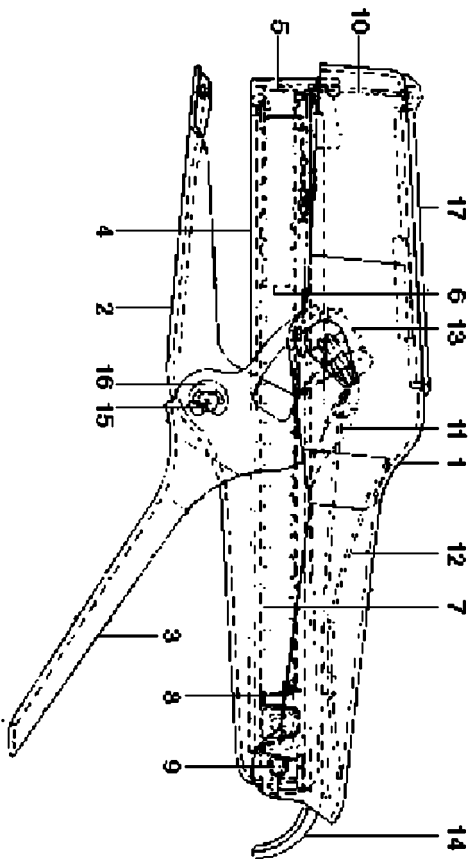

CROWN

Parts List for 0-2245 Type 0

Item Number	Part Number	Description	Qty Required
1	000000-00	No Longer Available	1
2	000000-00	No Longer Available	1
3	103153	OPER.LEVER-B8P-GRAY	1
4	102460	MAGAZINE-2115	1
5	000000-00	No Longer Available	1
6	102392	PUSHER-B8P	1
7	P627-S	BOSTITCH SPRING	1
8	100400	RETAINER- P6	1
9	100401	PIVOT PIN- P6	1
10	102461	DRIVER-FLEX	1
11	100404	CLINCHER ARM SPRING	1
12	100405	MAGAZINE SPRING	1
13	100406	DRIVE BEARING- P6	1
14	100407	MAGAZINE COVER- P6	1
15	100408	LEVER PIN- P6	1
16	85018	RING	1
17	100409	LOADING GUIDE- P6	1