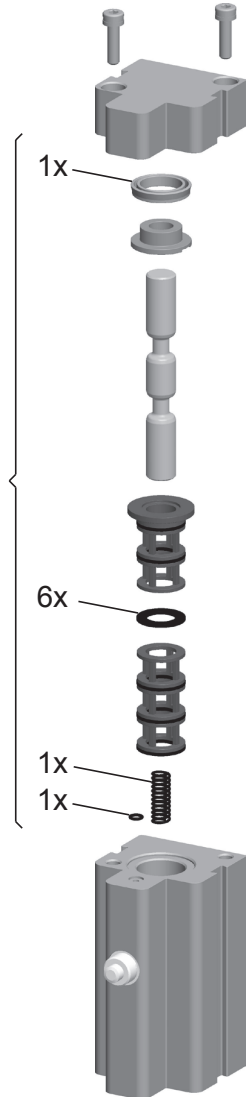

## SPARE PARTS KIT / RESERVDLAR SOM DELAR / ERSATZTEIL-SET / JEU DE PIÈCES

SEAL KIT 184946 (all peumatic B and F staplers)

Includ all parts as Fig. 17.

LUBRICATON (foot valve)

184948 Permanent greas 70 gr

184947

Fig. 17

991067 FAST DEAERATOR (all pneumatic B and F staplers)

Seal as Fig. 18.

Fig. 18