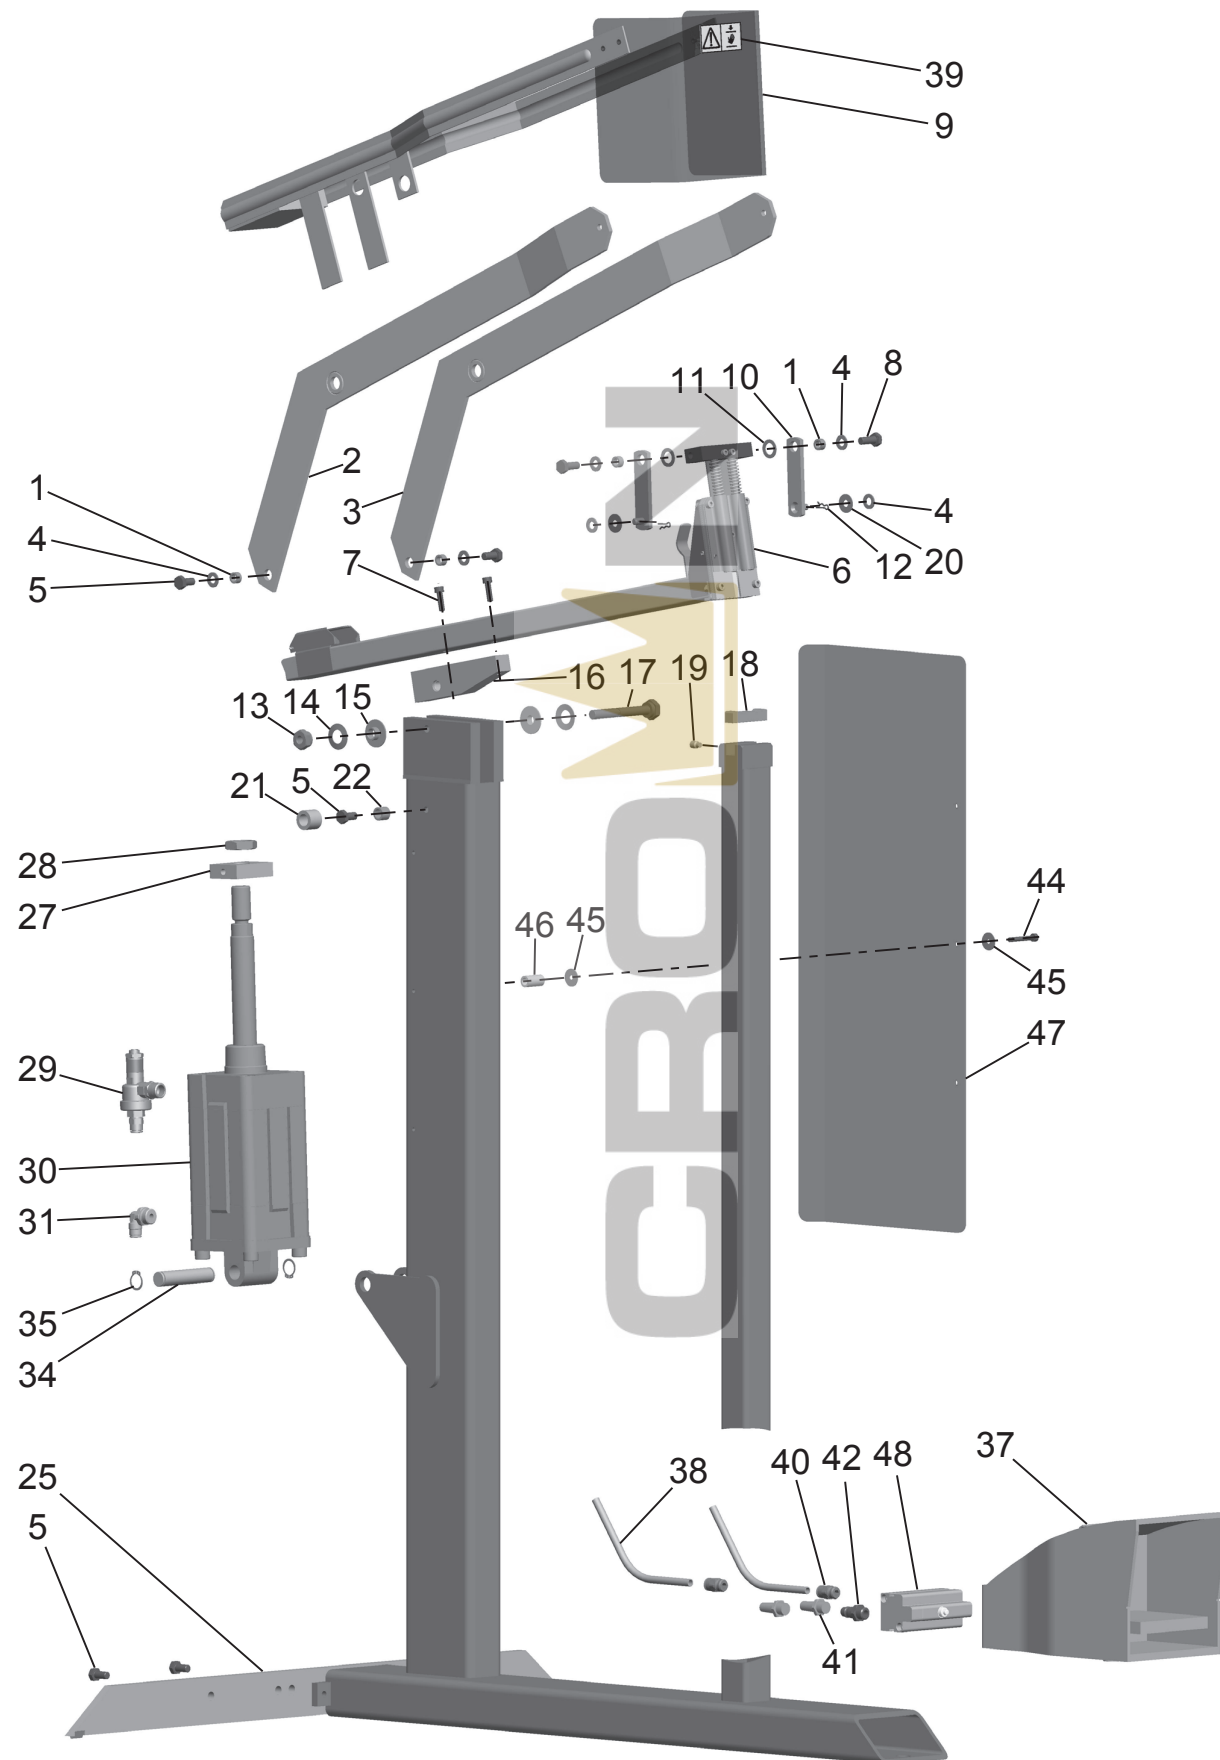

9

		Parts list B561PN	Reservdelslista B561PN	Teileliste B561PN	
		When ordering please indicate part number	Vid beställning var vänlig ange artikelnumera	Bei Bestellungen immer Artikel-Nr. angeben	
Pos.	Part No. Artikelnr. Artikel-Nr.	Part Name	Benämning	Benennung	Quantity Antal Stückzahl
1	150332	Spacer	Lagerdistanzring	Distanzring	4
2	163241	Lever right	Hävarm höger	Hebelarm rechts	1
3	163240	Lever left	Hävarm vänster	Hebelarm links	1
4	947015	Washer	Planbricka	U-Scheibe	6
5	946558	Screw	Skruv	Sechskantschraube	5
6	120582	Stapling head	Häft huvud	Heftkopf	1
7	946538	Screw	Skruv	Zylinderschraube	2
8	946559	Screw	Skruv	Sechskantschraube	2
9	139284	Protector	Skydd	Schutzabdeckung	1
10	134060	Link	Apparatlänk komplett	Gelenk	2
11	148043	Washer	Bricka	U-Scheibe	2
12	951001	Lock washer	Axelsäkring	Achsensicherung	2
13	146182	Nut	Mutter	Mutter	1
14	975003	Cup spring	Tallriksfjäder	Tellerfeder	2
15	150225	Bushing	Bussning	Büchse	2
16	156568	Bracket	Konsol	Support	1
17	146183	Pin	Axel	Sechskantschraube	1
*18	158145	Anvil	Häftstöd	Rillplatte	1
19	946524	Screw	Skruv	Zylinderschraube	1
20	148044	Washer	Bricka	U-Scheibe	2
21	149059	Bumper	Dämpare	Dämpfer	1
22	150262	Spacer	Distanzring	Distanzring	1
25	153051	Rear foot	Bakre fot	Hinterer Fuss	1
27	163294	Upper knee	Övre knä	Plate	1
28	946044	Nut	Mutter	Mutter	1
29	991067	Fast deaerator	Snabbavluftare komplett	Entlüftungsventil	1
30	936003	Pneumatic cylinder	Pneumatisk cylinder	Druckluftzylinder	1
31	987171	Elbow	V-koppling	L-Steckverschraubung	1
34	981000	Pin	Axel	Zylinderstift	1
35	951010	Ciclip	Axelsäkring	Aussen-Sicherungsring	2
37	139546	Foot valve	Fotventil	Fussschalter	1
38	992001	Hose	Slang	Schlauch	
39	110315	Warning label	Varningsskylt	Warnhinweis	1
40	987063	Nippe	Insticksnippel	Nippel	2
41	971004	Sound absorber	Ljuddämpare	Schalldämpfer	2
42	987023	Nippe	Insticksnippel	Nippel	1
44	946785	Screw	Skruv	Zylinderschraube	6
45	947053	Washer	Bricka	U-Scheibe	12
46	150455	Spacer	Distans	Büchse	6
47	142160	Protector	Skydd	Schutzabdeckung	2
48	184946	Valve	Ventil	Schutzabdeckung	2

* Recommended wear parts * Rekommenderade slitdelar * Empfohlene Verschleissteile