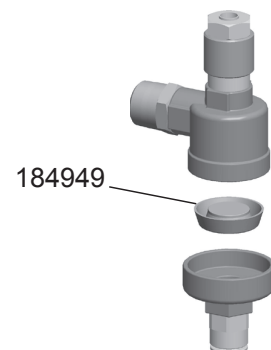

991067 FAST DEAERATOR (all pneumatic B and F staplers)

Seal as Fig. 18.

Fig. 18