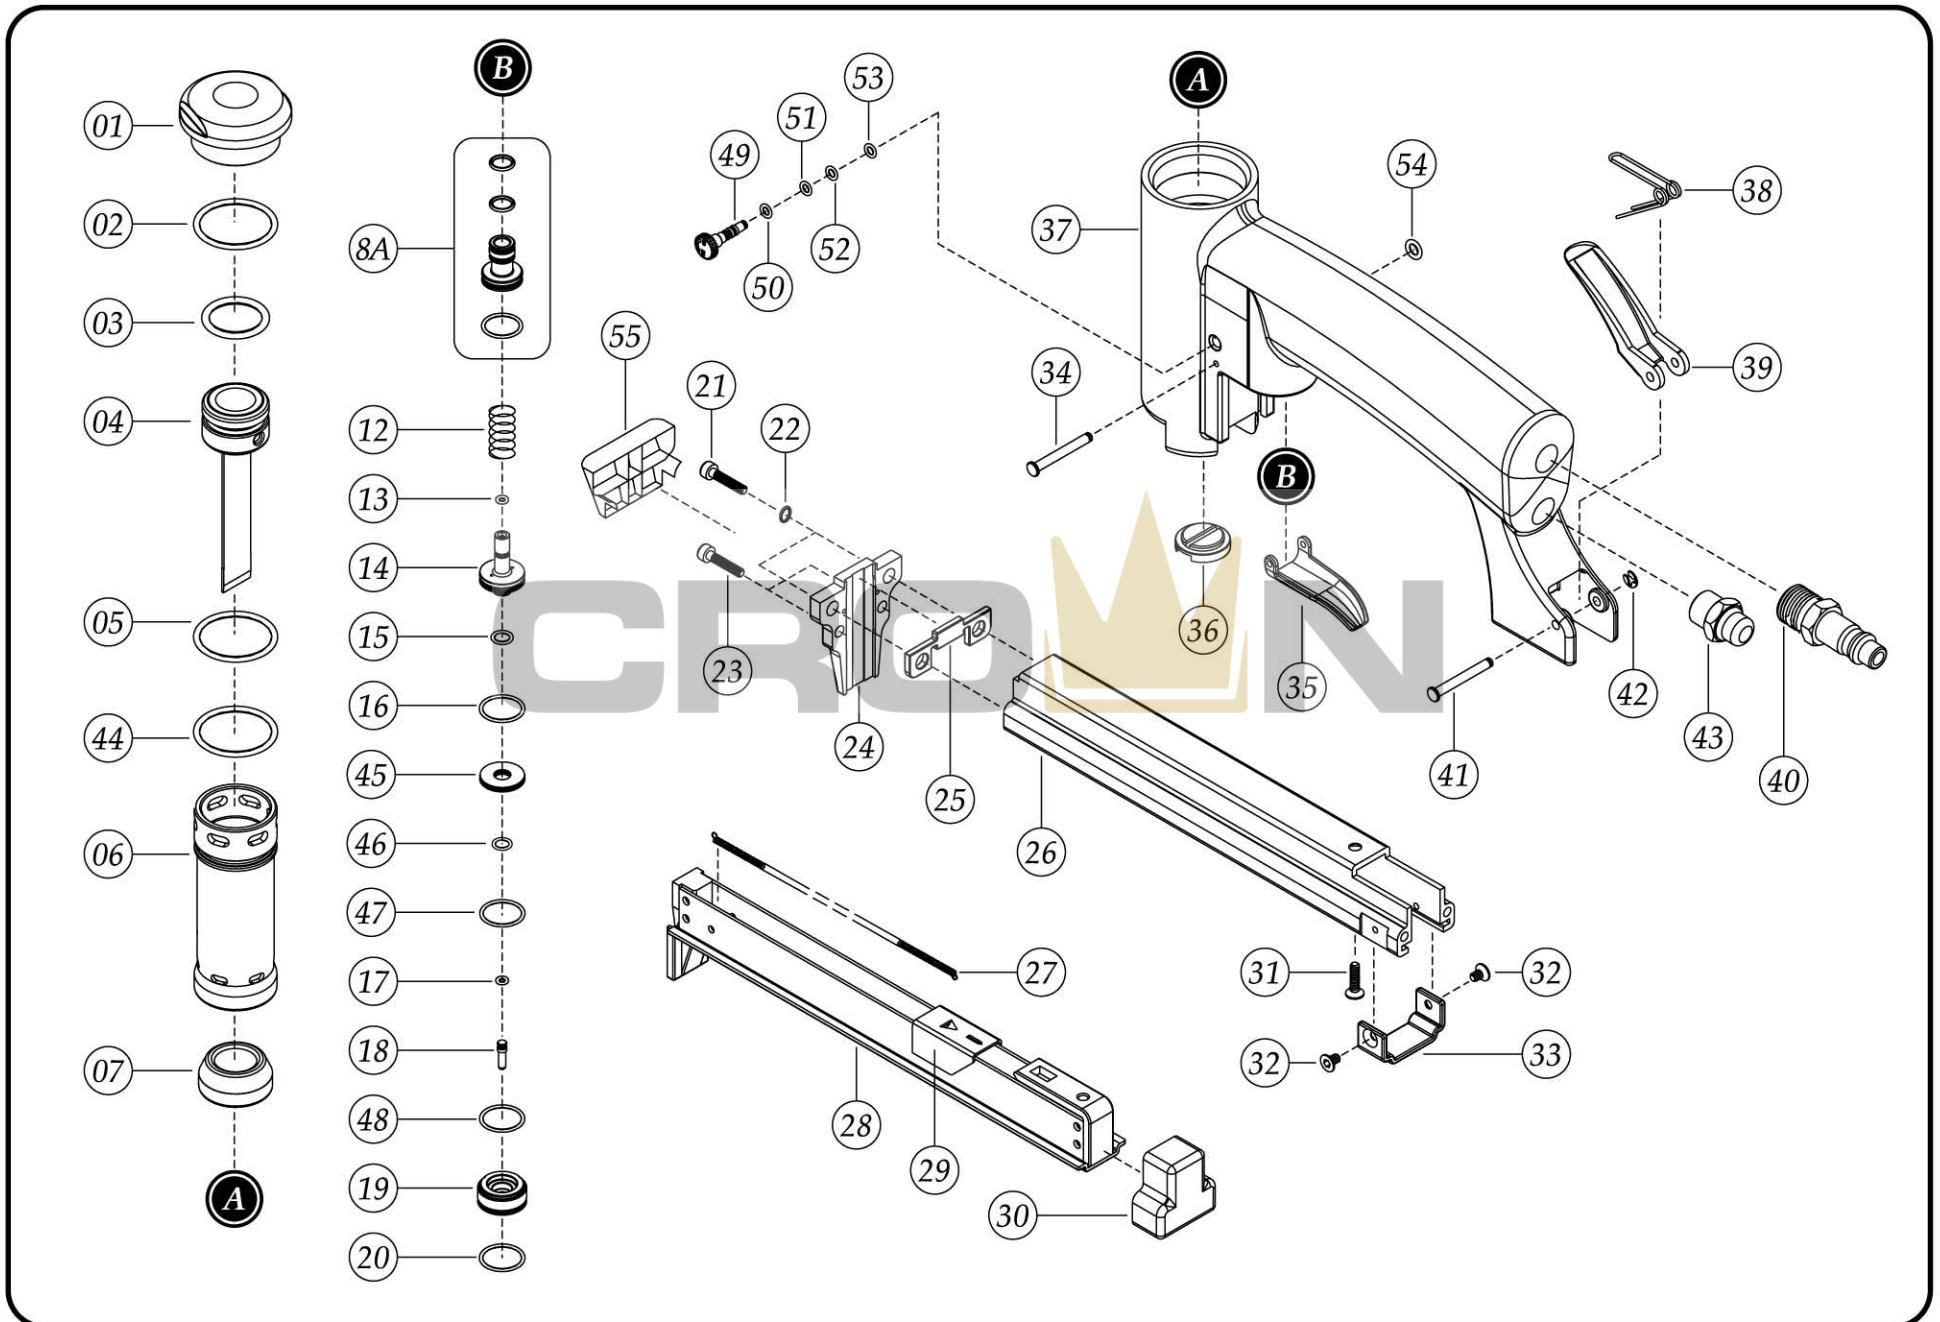

Grex 50AF, 71AF, 80AF

AF Series Auto-Firing Fine Wire Staplers

EXPLODED DIAGRAM

Grex 50AF, 71AF, 80AF

AF Series Auto-Firing Fine Wire Staplers

PARTS LIST

No.	Part No.	Description
01	23501	Head Cap Hammer
02	96100	O-Ring (Head Cap / Cylinder)
03	96101	O-Ring (Driver Piston)
04	23502	Piston Ram Assembly (50AD, AF & AF-LM)
	23507	Piston Ram Assembly (71AD, AF & AF-LM)
	23512	Piston Ram Assembly (80AD, AF & AF-LM)
05	96100	O-Ring (Head Cap / Cylinder)
06	23532	Cylinder (AF & AF-LM Series)
07	23504	Bumper
8A	23563	Trigger Valve A Assembly
12	23506	Trigger Valve Spring
13	96104	O-Ring C (Trigger Valve)
14	23533	Trigger Valve B (AF & AF-LM Series)
15	96108	O-Ring D (Trigger Valve) AF & AF-LM Series
16	96109	O-Ring E (Trigger Valve) AF & AF-LM Series
17	96107	O-Ring F (Trigger Valve)
18	23534	Trigger Valve Stem (AF & AF-LM Series)
19	23535	Trigger Valve Guide (AF & AF-LM Series)
20	96106	O-Ring E (Trigger Valve)
21	99039	Hex. Soc. Head Screw
22	97002	Spring Washer
23	99026	Hex. Soc. Head Screw
24	23511	Nose (50AD, AF & AF-LM)
	23515	Nose (71AD, AF & AF-LM)
	23520	Nose (80AD, AF & AF-LM)
25	23513	Nose Plate (For All 71 & 80)
	23564	Nose Plate (For all 50, A11 & 2116)
26	23514	Magazine Cover (50AD & AF)
	23517	Magazine Cover (71AD & AF)
	23522	Magazine Cover (80AD & AF)
27	23049	Pusher Spring (AF-LM Series only)

No.	Part No.	Description
28	23516	Magazine (50AD & AF)
	23521	Magazine (71AD & AF)
	23526	Magazine (80AD & AF)
29	23074	Pusher (50AD, AF & AF-LM)
	23047	Pusher (71AD, AF & AF-LM)
	23060	Pusher (80AD, AF & AF-LM)
30	23518	Rear Magazine Bumper
31	91010	Hex. Soc. Flat Head Screw
32	91004	Hex. Soc. Flat Head Screw
33	23523	Magazine Retainer
34	23519	Pin (Trigger)
35	23524	Trigger
36	23525	Seal
37	23537	Gun Body (AF & AF-LM Series)
38	23528	Magazine Latch Spring
39	23529	Magazine Latch
40	94001	Coupling Plug
41	23530	Pin (Magazine Latch)
42	95001	E-Ring
43	23531	Air Silencer
44	96113	O-Ring 2 Cylinder (AF, AF-LM Series)
45	23536	Trigger Valve Plate (AF, AF-LM Series)
46	96105	O-Ring Trigger (AF, AF-LM Series)
47	96116	O-Ring Trigger (AF, AF-LM Series)
48	96116	O-Ring Trigger (AF, AF-LM Series)
49	23538	Auto Adjust Knob (AF, AF-LM Series)
50	96114	O-Ring (AF, AF-LM Series)
51	96111	O-Ring (AF, AF-LM Series)
52	96111	O-Ring (AF, AF-LM Series)
53	96115	O-Ring (AF, AF-LM Series)
54	96110	O-Ring
55	23561	Nose Cover