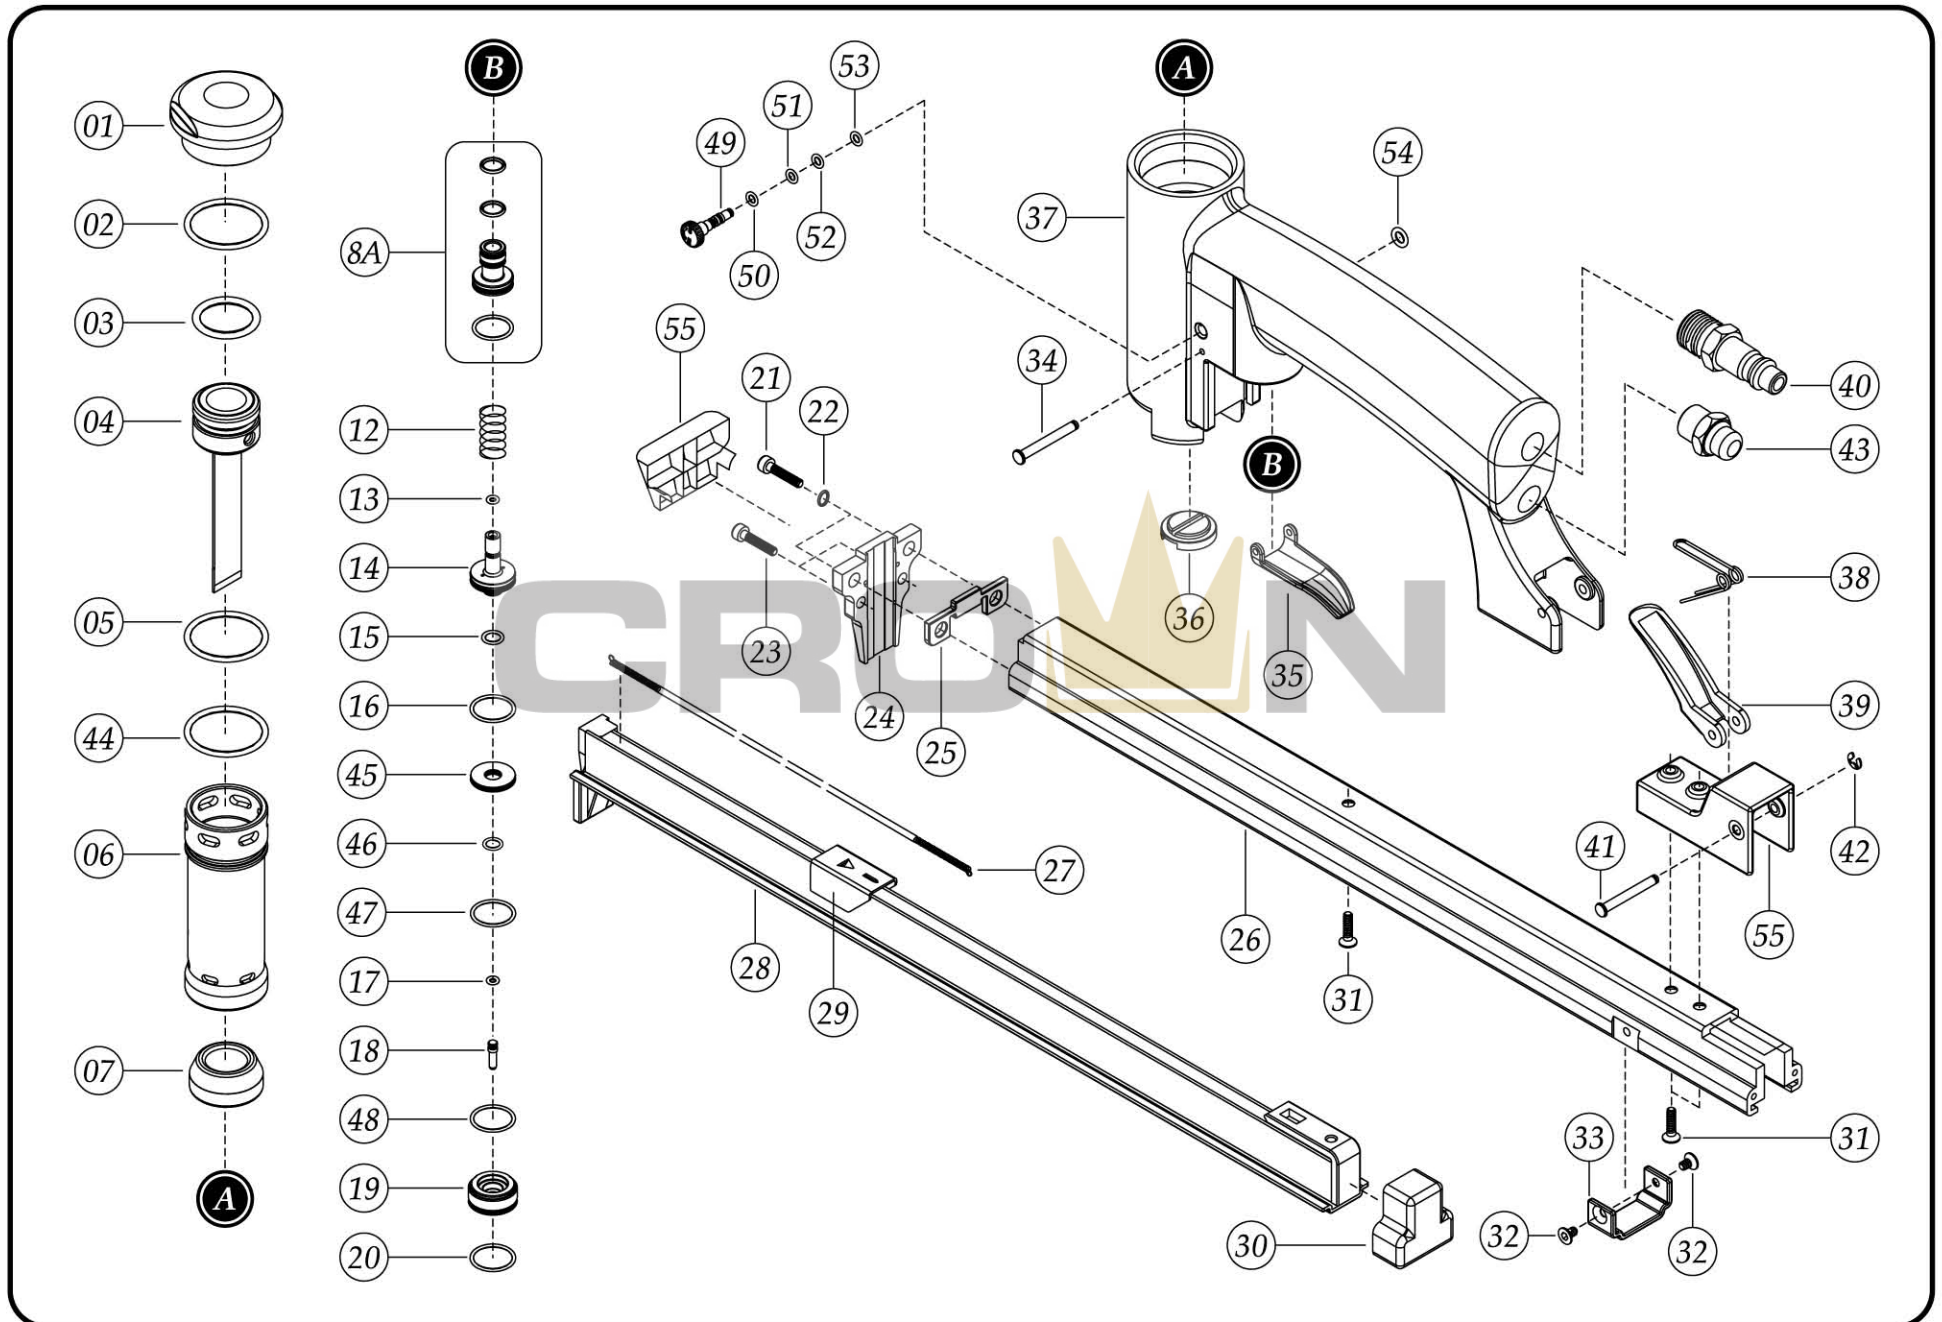

Grex 50AF-LM, 71AF-LM, 80AF-LM

AF Series Auto-Firing Fine Wire Staplers w/ Long Magazine

EXPLODED DIAGRAM

Grex 50AF-LM, 71AF-LM, 80AF-LM

PARTS LIST

AF-LM Series Auto-Firing Fine Wire Staplers w/ Long Magazine

No.	Part No.	Description
01	23501	Head Cap Hammer
02	96100	O-Ring (Head Cap / Cylinder)
03	96101	O-Ring (Driver Piston)
04	23502	Piston Ram Assembly (50AD, AF & AF-LM)
	23507	Piston Ram Assembly (71AD, AF & AF-LM)
	23512	Piston Ram Assembly (80AD, AF & AF-LM)
05	96100	O-Ring (Head Cap / Cylinder)
06	23532	Cylinder (AF & AF-LM Series)
07	23504	Bumper
8A	23563	Trigger Valve A Assembly
12	23506	Trigger Valve Spring
13	96104	O-Ring C (Trigger Valve)
14	23533	Trigger Valve B (AF & AF-LM Series)
15	96108	O-Ring D (Trigger Valve) AF & AF-LM Series
16	96109	O-Ring E (Trigger Valve) AF & AF-LM Series
17	96107	O-Ring F (Trigger Valve)
18	23534	Trigger Valve Stem (AF & AF-LM Series)
19	23535	Trigger Valve Guide (AF & AF-LM Series)
20	96106	O-Ring E (Trigger Valve)
21	99039	Hex. Soc. Head Screw
22	97002	Spring Washer
23	99026	Hex. Soc. Head Screw
24	23511	Nose (50AD, AF & AF-LM)
	23515	Nose (71AD, AF & AF-LM)
	23520	Nose (80AD, AF & AF-LM)
25	23513	Nose Plate (For All 71 & 80)
	23564	Nose Plate (For all 50, A11 & 2116)
26	23539	Magazine Cover (50AF-LM)
	23540	Magazine Cover (71AF-LM)
	23541	Magazine Cover (80AF-LM)
27	23542	Pusher Spring (AF-LM Series only)
28	23543	Magazine (50AF-LM)
	23544	Magazine (71AF-LM)
	23545	Magazine (80AF-LM)

No.	Part No.	Description
29	23074	Pusher (50AD, AF & AF-LM)
	23047	Pusher (71AD, AF & AF-LM)
	23060	Pusher (80AD, AF & AF-LM)
30	23518	Rear Magazine Bumper
31	91010	Hex. Soc. Flat Head Screw
32	91004	Hex. Soc. Flat Head Screw
33	23523	Magazine Retainer
34	23519	Pin (Trigger)
35	23524	Trigger
36	23525	Seal
37	23537	Gun Body (AF & AF-LM Series)
38	23528	Magazine Latch Spring
39	23546	Magazine Latch (AF-LM Series only)
40	94001	Coupling Plug
41	23530	Pin (Magazine Latch)
42	95001	E-Ring
43	23531	Air Silencer
44	96113	O-Ring 2 Cylinder (AF, AF-LM)
45	23536	Trigger Valve Plate (AF, AF-LM Series)
46	96105	O-Ring Trigger (AF, AF-LM Series)
47	96116	O-Ring Trigger (AF, AF-LM Series)
48	96116	O-Ring Trigger (AF, AF-LM Series)
49	23538	Auto Adjust Knob (AF, AF-LM Series)
50	96114	O-Ring (AF, AF-LM Series)
51	96111	O-Ring (AF, AF-LM Series)
52	96111	O-Ring (AF, AF-LM Series)
53	96115	O-Ring (AF, AF-LM Series)
54	96110	O-Ring
55	23547	Latch Bracket (AF-LM Series only)
56	23561	Nose Cover