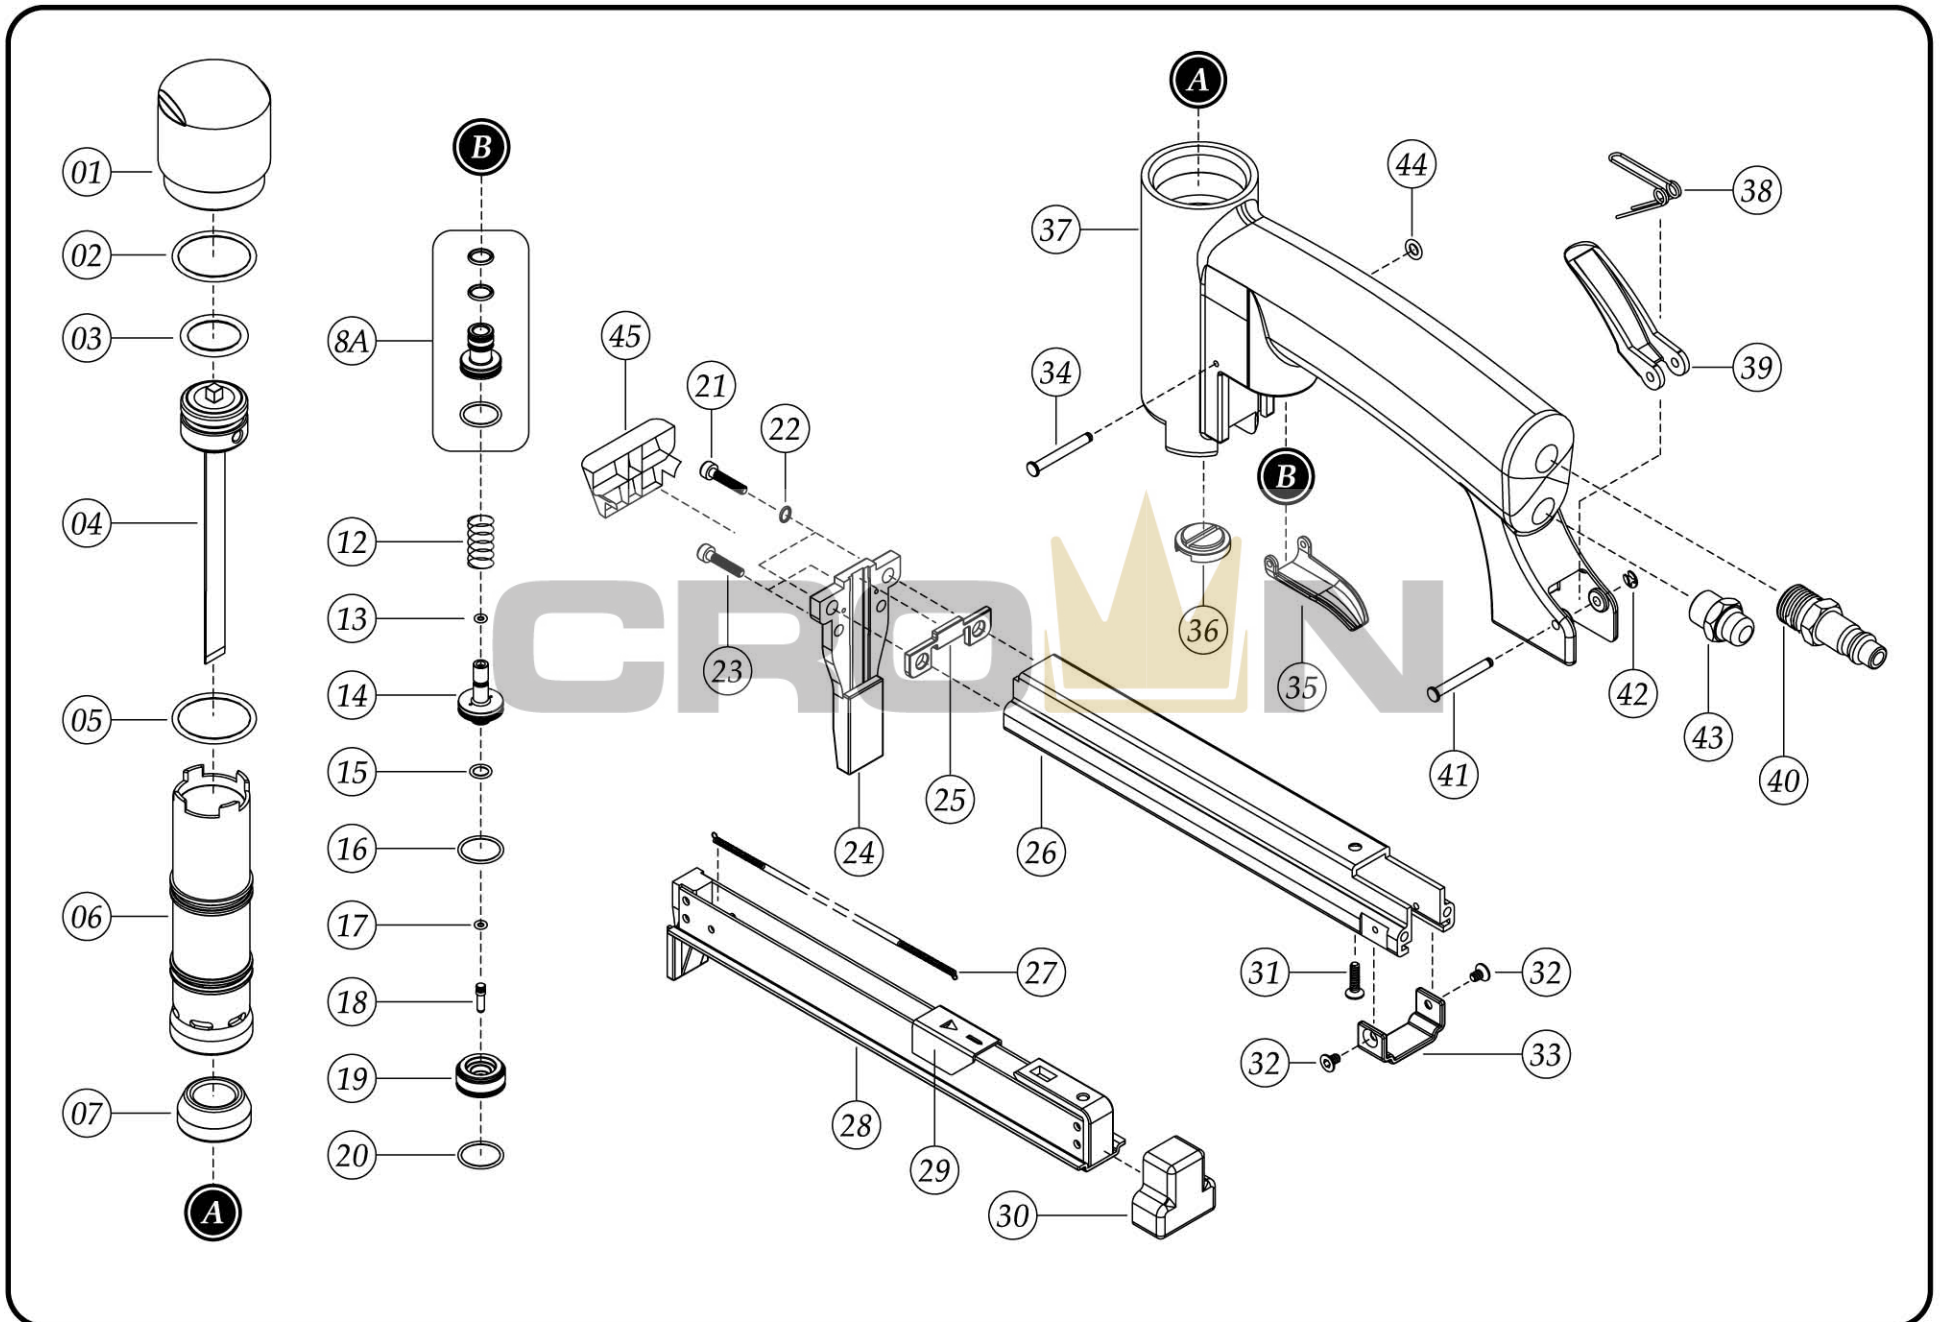

Grex 50AD-LNS, 71AD-LNS, 80AD-LNS

AD-LNS Series Long Nose Fine Wire Staplers

EXPLODED DIAGRAM

Grex 50AD-LNS, 71AD-LNS, 80AD-LNS

PARTS LIST

AD-LNS Series Long Nose Fine Wire Staplers

No.	Part No.	Description
01	23550	Head Cap Hammer
02	96133	O-Ring (Head Cap / Cylinder)
03	96101	O-Ring (Driver Piston)
04	23549	Piston Ram Assembly (50AD-LNS)
	23554	Piston Ram Assembly (71AD-LNS)
	23552	Piston Ram Assembly (80AD-LNS)
05	96100	O-Ring (Head Cap / Cylinder)
06	23553	Cylinder
07	23504	Bumper
8A	23563	Trigger Valve A Assembly
12	23506	Trigger Valve Spring
13	96104	O-Ring C (Trigger Valve)
14	23508	Trigger Valve B (AD Series)
15	96105	O-Ring D (Trigger Valve) AD Series
16	96106	O-Ring E (Trigger Valve) AD Series
17	96107	O-Ring F (Trigger Valve)
18	23509	Trigger Valve Stem (AD Series)
19	23510	Trigger Valve Guide (AD Series)
20	96106	O-Ring E (Trigger Valve)
21	99039	Hex. Soc. Head Screw
22	97002	Spring Washer
23	99026	Hex. Soc. Head Screw
24	23548	Nose (50AD-LNS)
	23555	Nose (71AD-LNS)
	23551	Nose (80AD-LNS)
25	23513	Nose Plate (For all 71, 80)
	23564	Nose Plate (For all 50, A11 & 2116)

No.	Part No.	Description
26	23514	Magazine Cover (50AD, AF & LNS)
	23517	Magazine Cover (71AD, AF & LNS)
	23522	Magazine Cover (80AD, AF & LNS)
27	23049	Pusher Spring
28	23516	Magazine (50AD, AF & LNS)
	23521	Magazine (71AD, AF & LNS)
	23526	Magazine (80AD, AF & LNS)
29	23074	Pusher (50AD, AF & LNS)
	23047	Pusher (71AD, AF & LNS)
	23060	Pusher (80AD, AF & LNS)
30	23518	Rear Magazine Bumper
31	91010	Hex. Soc. Flat Head Screw
32	91004	Hex. Soc. Flat Head Screw
33	23523	Magazine Retainer
34	23519	Pin (Trigger)
35	23524	Trigger
36	23525	Seal
37	23562	Gun Body (AD-LNS Series)
38	23528	Magazine Latch Spring
39	23529	Magazine Latch
40	94001	Coupling Plug
41	23530	Pin (Magazine Latch)
42	95001	E-Ring
43	23531	Air Silencer
44	96110	O-Ring
45	23561	Nose Cover