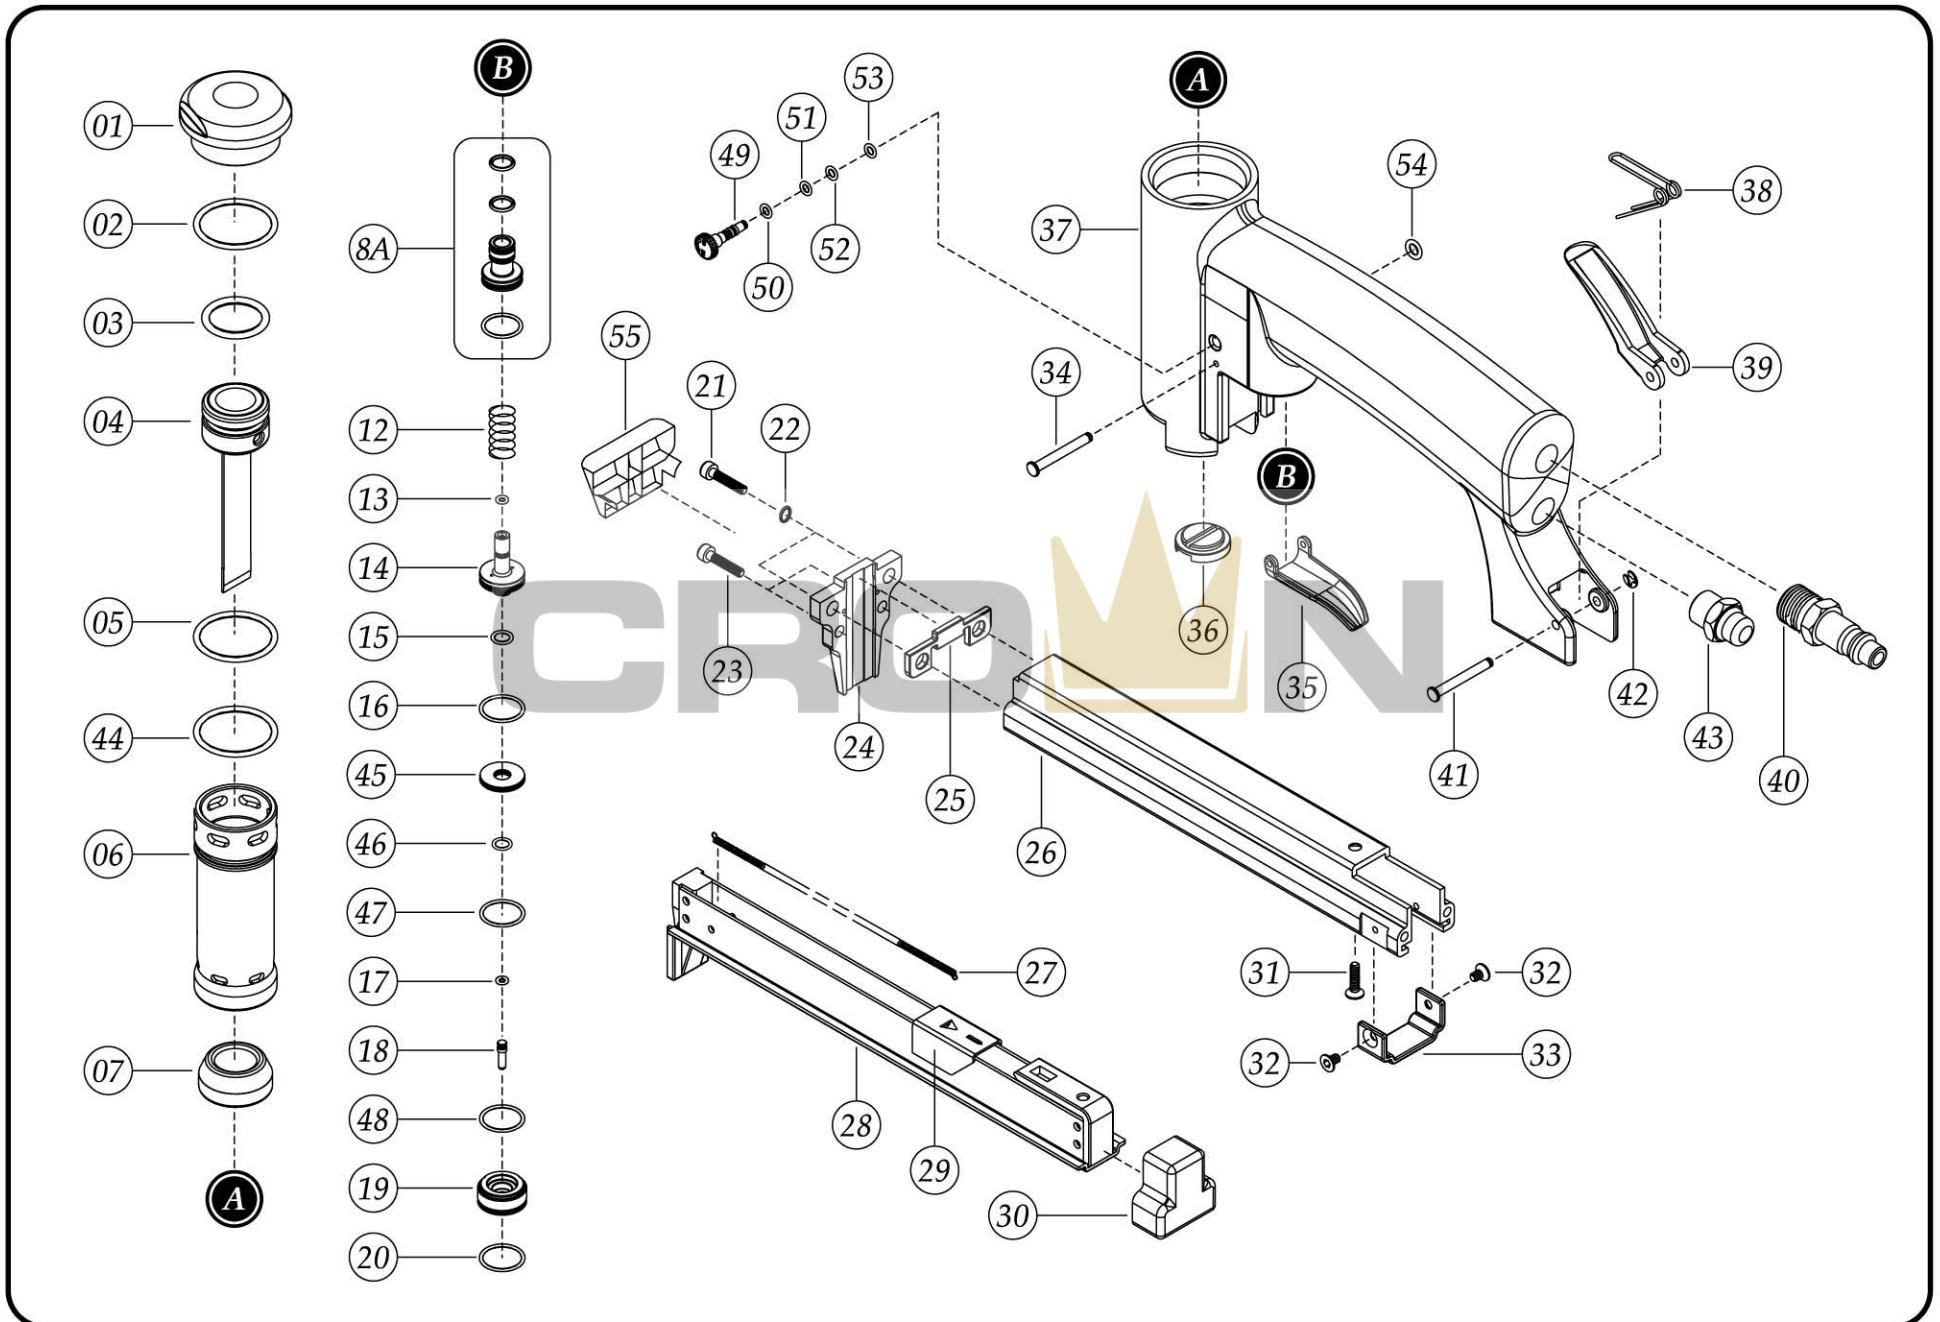

Grex 50AF, 71AF, 80AF

AF Series Auto-Firing Fine Wire Staplers

EXPLODED DIAGRAM

Grex 50AF, 71AF, 80AF

AF Series Auto-Firing Fine Wire Staplers

PARTS LIST

No.	Part No.	Description
01	23501	Head Cap Hammer
02	96100	O-Ring (Head Cap / Cylinder)
03	96101	O-Ring (Driver Piston)
04	23502	Piston Ram Assembly (50AD, AF & AF-LM)
	23507	Piston Ram Assembly (71AD, AF & AF-LM)
	23512	Piston Ram Assembly (80AD, AF & AF-LM)
05	96100	O-Ring (Head Cap / Cylinder)
06	23532	Cylinder (AF & AF-LM Series)
07	23504	Bumper
8A	23563	Trigger Valve A Assembly
12	23506	Trigger Valve Spring
13	96104	O-Ring C (Trigger Valve)
14	23533	Trigger Valve B (AF & AF-LM Series)
15	96108	O-Ring D (Trigger Valve) AF & AF-LM Series
16	96109	O-Ring E (Trigger Valve) AF & AF-LM Series
17	96107	O-Ring F (Trigger Valve)
18	23534	Trigger Valve Stem (AF & AF-LM Series)
19	23535	Trigger Valve Guide (AF & AF-LM Series)
20	96106	O-Ring E (Trigger Valve)
21	99039	Hex. Soc. Head Screw
22	97002	Spring Washer
23	99026	Hex. Soc. Head Screw
24	23511	Nose (50AD, AF & AF-LM)
	23515	Nose (71AD, AF & AF-LM)
	23520	Nose (80AD, AF & AF-LM)
25	23513	Nose Plate (For All 71 & 80)
	23564	Nose Plate (For all 50, A11 & 2116)
26	23514	Magazine Cover (50AD & AF)
	23517	Magazine Cover (71AD & AF)
	23522	Magazine Cover (80AD & AF)
27	23049	Pusher Spring (AF-LM Series only)