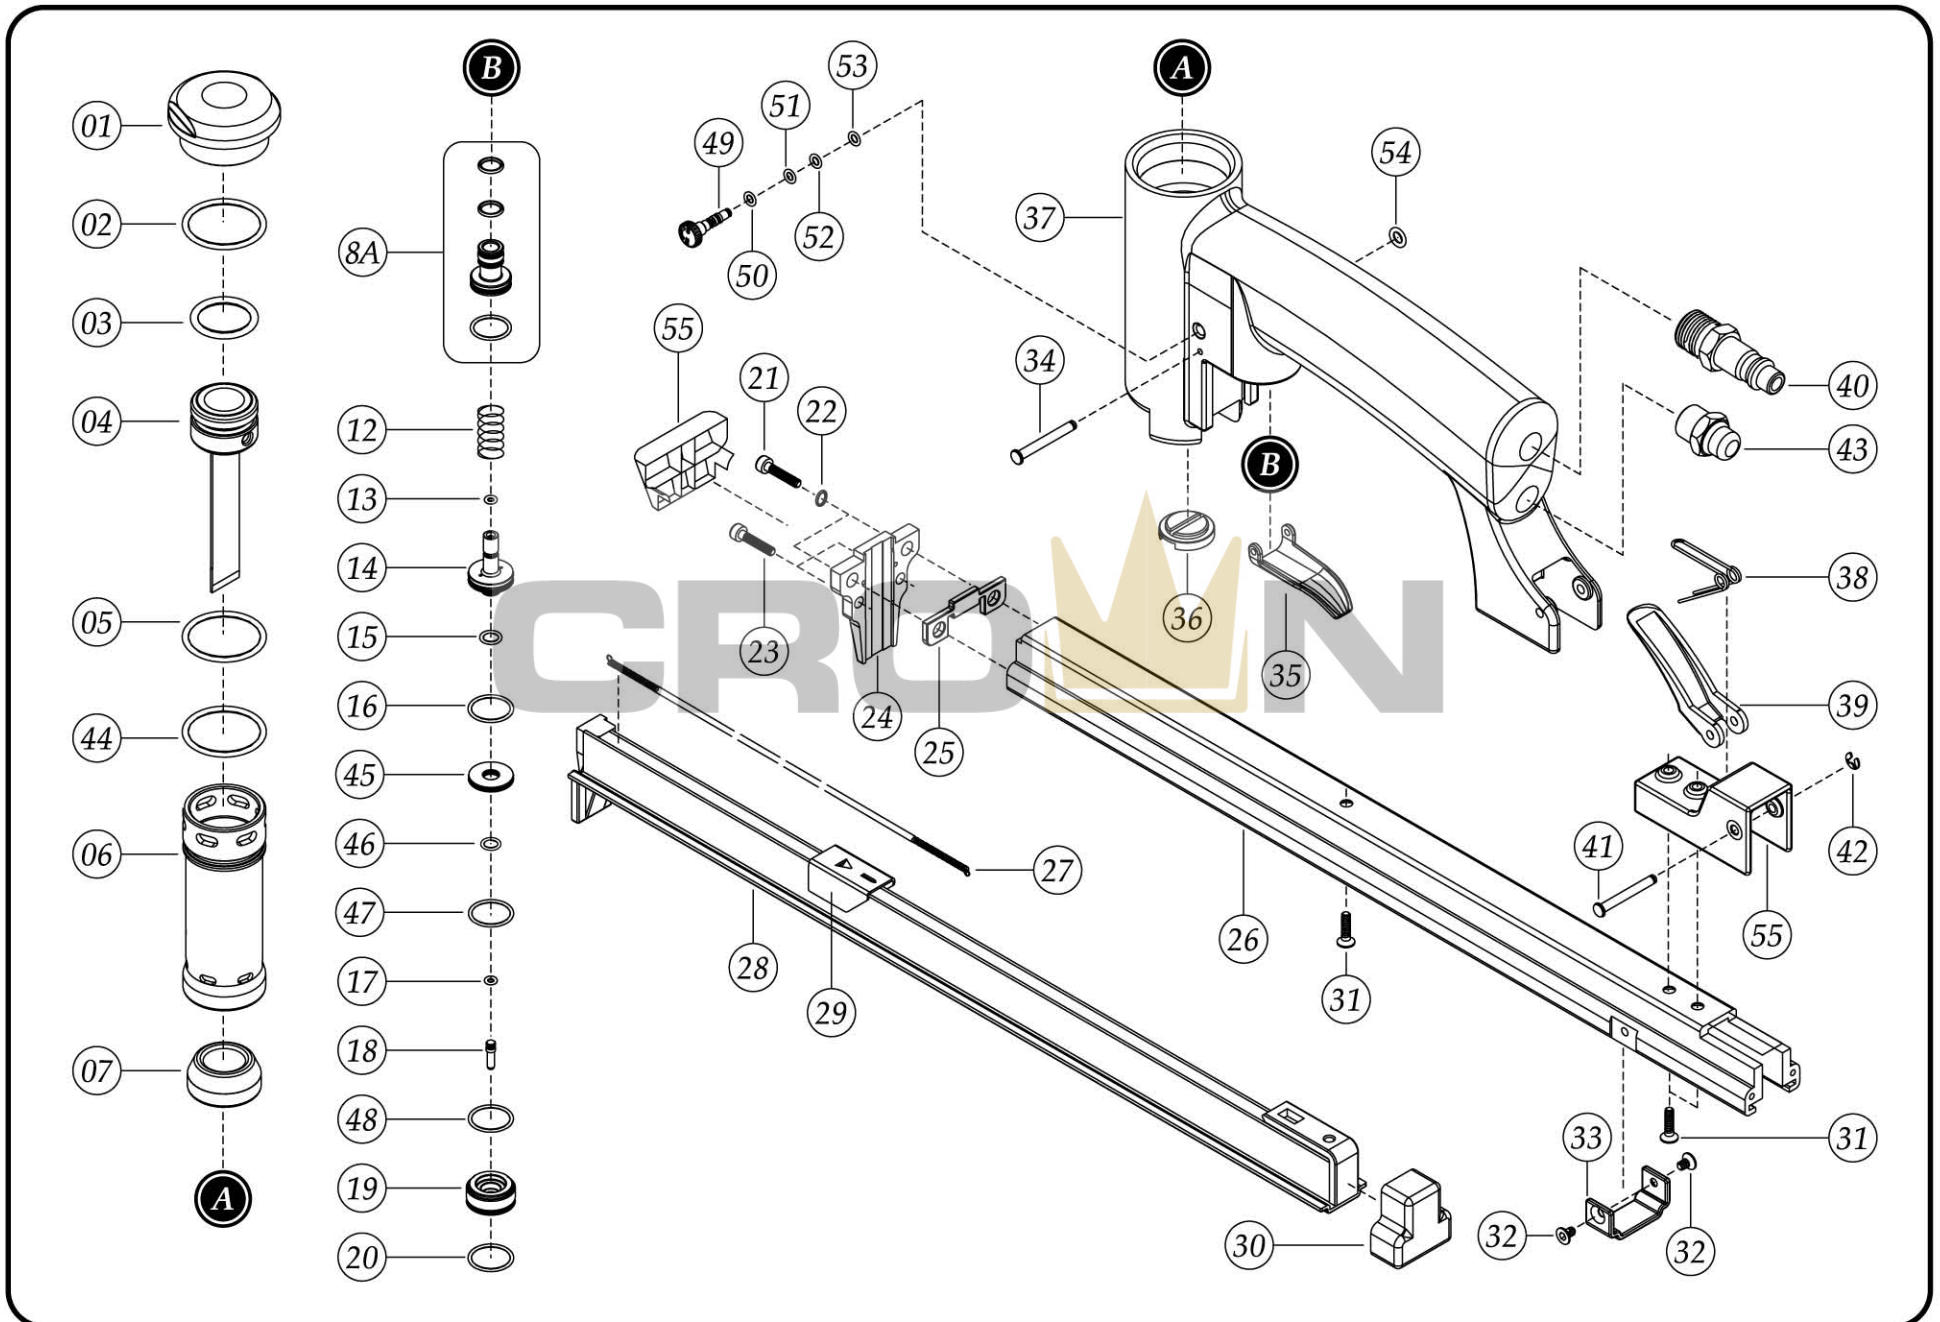

Grex 50AF-LM, 71AF-LM, 80AF-LM

AF Series Auto-Firing Fine Wire Staplers w/ Long Magazine

EXPLODED DIAGRAM

Grex 50AF-LM, 71AF-LM, 80AF-LM

PARTS LIST

AF-LM Series Auto-Firing Fine Wire Staplers w/ Long Magazine

No.	Part No.	Description
01	23501	Head Cap Hammer
02	96100	O-Ring (Head Cap / Cylinder)
03	96101	O-Ring (Driver Piston)
04	23502	Piston Ram Assembly (50AD, AF & AF-LM)
	23507	Piston Ram Assembly (71AD, AF & AF-LM)
	23512	Piston Ram Assembly (80AD, AF & AF-LM)
05	96100	O-Ring (Head Cap / Cylinder)
06	23532	Cylinder (AF & AF-LM Series)
07	23504	Bumper
8A	23563	Trigger Valve A Assembly
12	23506	Trigger Valve Spring
13	96104	O-Ring C (Trigger Valve)
14	23533	Trigger Valve B (AF & AF-LM Series)
15	96108	O-Ring D (Trigger Valve) AF & AF-LM Series
16	96109	O-Ring E (Trigger Valve) AF & AF-LM Series
17	96107	O-Ring F (Trigger Valve)
18	23534	Trigger Valve Stem (AF & AF-LM Series)
19	23535	Trigger Valve Guide (AF & AF-LM Series)
20	96106	O-Ring E (Trigger Valve)
21	99039	Hex. Soc. Head Screw
22	97002	Spring Washer
23	99026	Hex. Soc. Head Screw
24	23511	Nose (50AD, AF & AF-LM)
	23515	Nose (71AD, AF & AF-LM)
	23520	Nose (80AD, AF & AF-LM)
25	23513	Nose Plate (For All 71 & 80)
	23564	Nose Plate (For all 50, A11 & 2116)
26	23539	Magazine Cover (50AF-LM)
	23540	Magazine Cover (71AF-LM)
	23541	Magazine Cover (80AF-LM)
27	23542	Pusher Spring (AF-LM Series only)
28	23543	Magazine (50AF-LM)
	23544	Magazine (71AF-LM)
	23545	Magazine (80AF-LM)

No.	Part No.	Description
29	23074	Pusher (50AD, AF & AF-LM)
	23047	Pusher (71AD, AF & AF-LM)
	23060	Pusher (80AD, AF & AF-LM)
30	23518	Rear Magazine Bumper
31	91010	Hex. Soc. Flat Head Screw
32	91004	Hex. Soc. Flat Head Screw
33	23523	Magazine Retainer
34	23519	Pin (Trigger)
35	23524	Trigger
36	23525	Seal
37	23537	Gun Body (AF & AF-LM Series)
38	23528	Magazine Latch Spring
39	23546	Magazine Latch (AF-LM Series only)
40	94001	Coupling Plug
41	23530	Pin (Magazine Latch)
42	95001	E-Ring
43	23531	Air Silencer
44	96113	O-Ring 2 Cylinder (AF, AF-LM)
45	23536	Trigger Valve Plate (AF, AF-LM Series)
46	96105	O-Ring Trigger (AF, AF-LM Series)
47	96116	O-Ring Trigger (AF, AF-LM Series)
48	96116	O-Ring Trigger (AF, AF-LM Series)
49	23538	Auto Adjust Knob (AF, AF-LM Series)
50	96114	O-Ring (AF, AF-LM Series)
51	96111	O-Ring (AF, AF-LM Series)
52	96111	O-Ring (AF, AF-LM Series)
53	96115	O-Ring (AF, AF-LM Series)
54	96110	O-Ring
55	23547	Latch Bracket (AF-LM Series only)
56	23561	Nose Cover