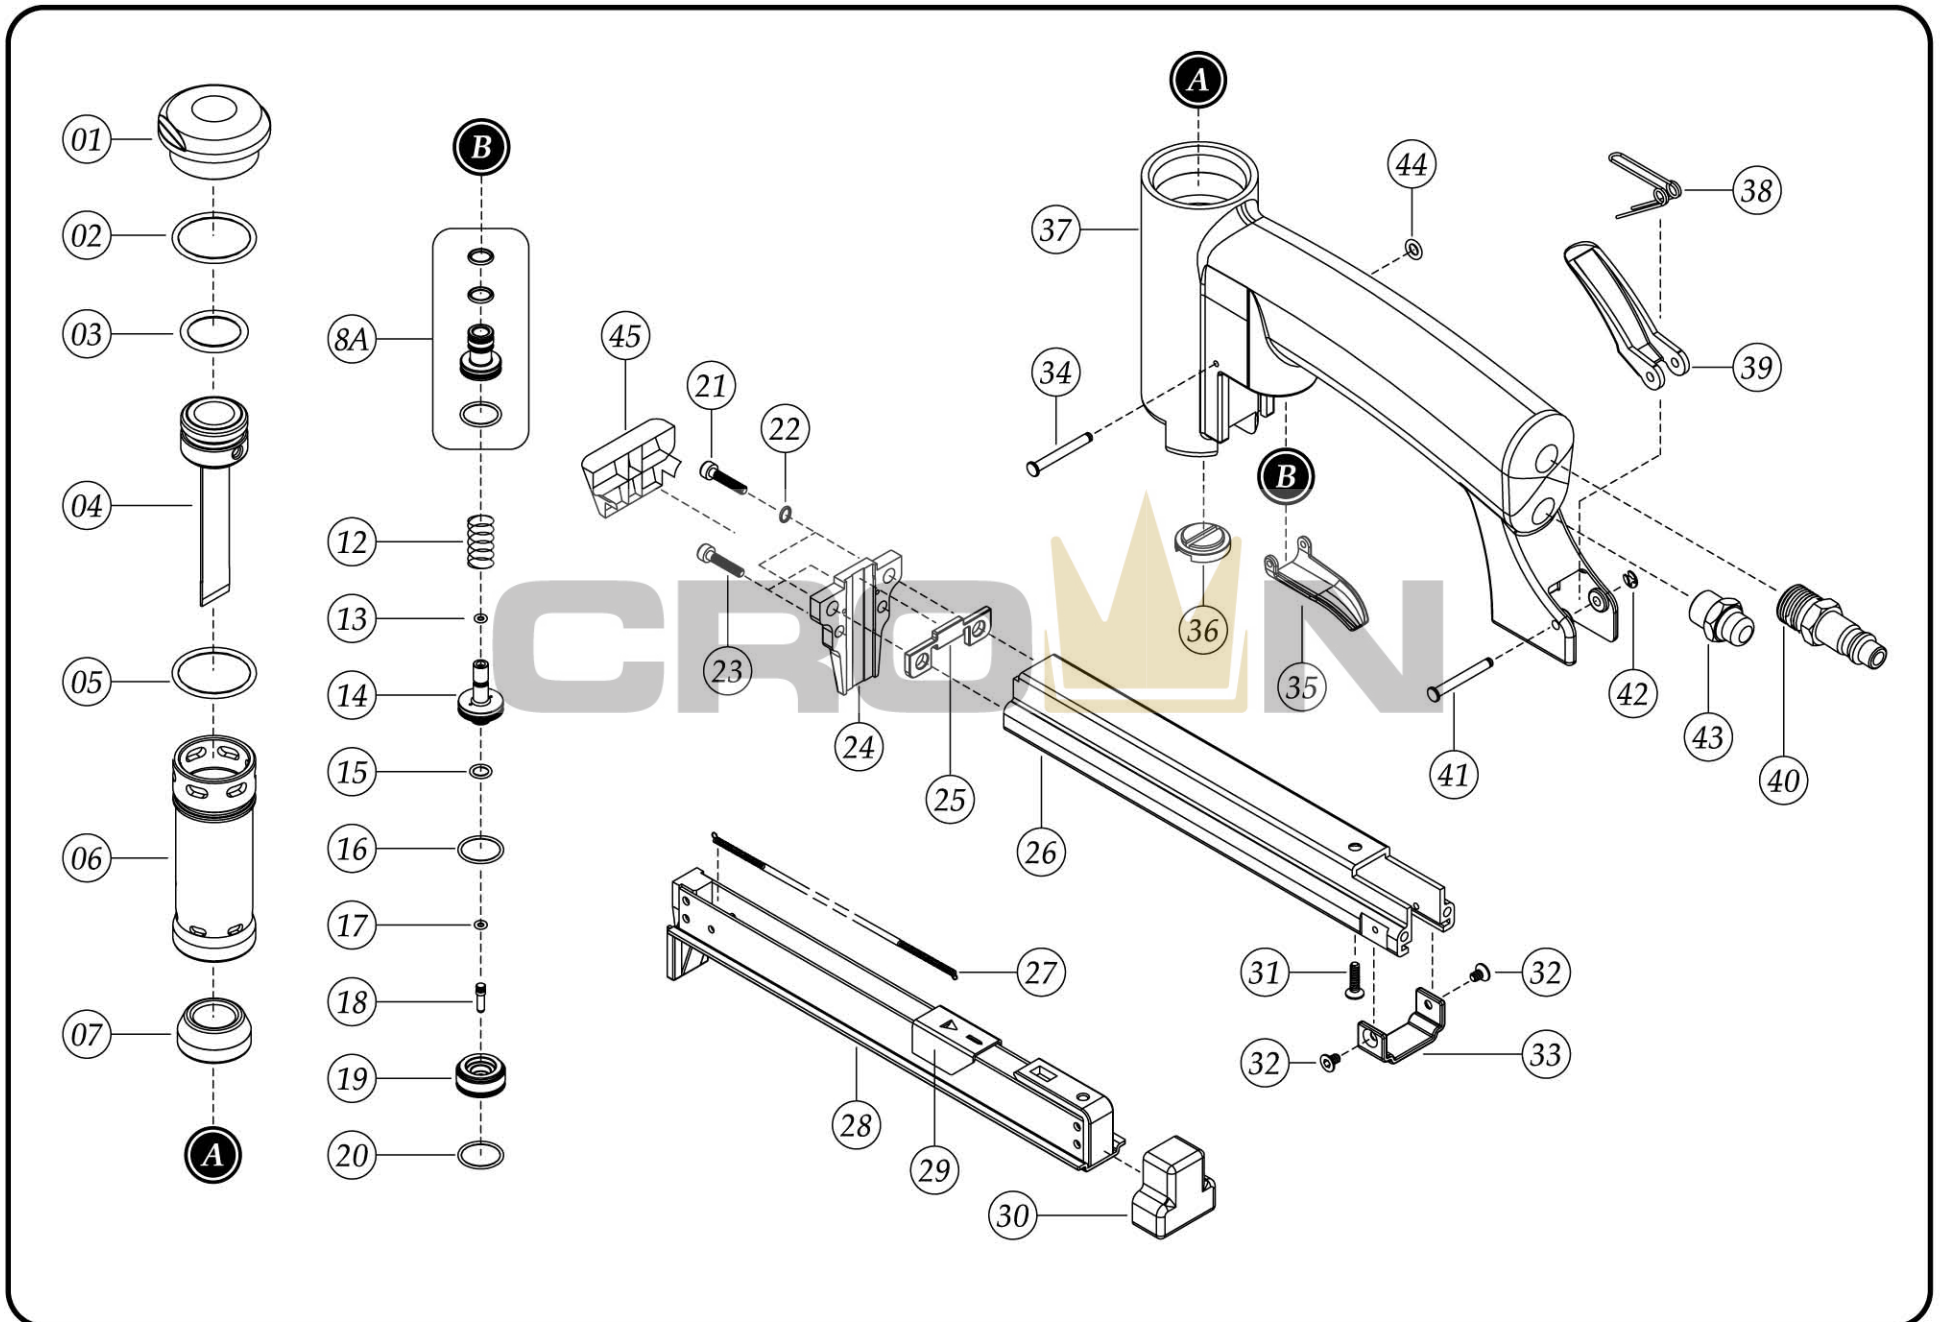

Grex 50AD, 71AD, 80AD, A11AD

AD Series Fine Wire Staplers

EXPLODED DIAGRAM

Grex 50AD, 71AD, 80AD, A11AD

AD Series Fine Wire Staplers

PARTS LIST

No.	Part No.	Description
01	23501	Head Cap Hammer
02	96100	O-Ring (Head Cap / Cylinder)
03	96101	O-Ring (Driver Piston)
04	23502	Piston Ram Assembly (50AD & AF)
	23507	Piston Ram Assembly (71AD & AF)
	23512	Piston Ram Assembly (80AD & AF)
	23559	Piston Ram Assembly (A11AD)
05	96100	O-Ring (Head Cap / Cylinder)
06	23503	Cylinder (AD Series)
07	23504	Bumper
8A	23563	Trigger Valve A Assembly
12	23506	Trigger Valve Spring
13	96104	O-Ring C (Trigger Valve)
14	23508	Trigger Valve B (AD Series)
15	96105	O-Ring D (Trigger Valve) AD Series
16	96106	O-Ring E (Trigger Valve) AD Series
17	96107	O-Ring F (Trigger Valve)
18	23509	Trigger Valve Stem (AD Series)
19	23510	Triger Valve Guide (AD Series)
20	96106	O-Ring E (Trigger Valve)
21	99039	Hex. Soc. Head Screw
22	97002	Spring Washer
23	99026	Hex. Soc. Head Screw
24	23511	Nose (50AD & AF)
	23515	Nose (71AD & AF)
	23520	Nose (80AD & AF)
	23558	Nose (A11AD)
25	23513	Nose Plate (For all 71 & 80)
	23564	Nose Plate (For all 50, A11 & 2116)

No.	Part No.	Description
26	23514	Magazine Cover (50AD & AF)
	23517	Magazine Cover (71AD & AF)
	23522	Magazine Cover (80AD & AF)
	23560	Magazine Cover (A11AD)
27	23049	Pusher Spring
28	23516	Magazine (50AD & AF)
	23521	Magazine (71AD & AF)
	23526	Magazine (80AD & AF)
	23557	Magazine (A11AD)
29	23074	Pusher (50AD & AF)
	23047	Pusher (71AD & AF)
	23060	Pusher (80AD & AF)
	23556	Pusher (A11AD)
30	23518	Rear Magazine Bumper
31	91010	Hex. Soc. Flat Head Screw
32	91004	Hex. Soc. Flat Head Screw
33	23523	Magazine Retainer
34	23519	Pin (Trigger)
35	23524	Trigger
36	23525	Seal
37	23527	Gun Body (AD Series)
38	23528	Magazine Latch Spring
39	23529	Magazine Latch
40	94001	Coupling Plug
41	23530	Pin (Magazine Latch)
42	95001	E-Ring
43	23531	Air Silencer
44	96110	O-Ring
45	23561	Nose Cover