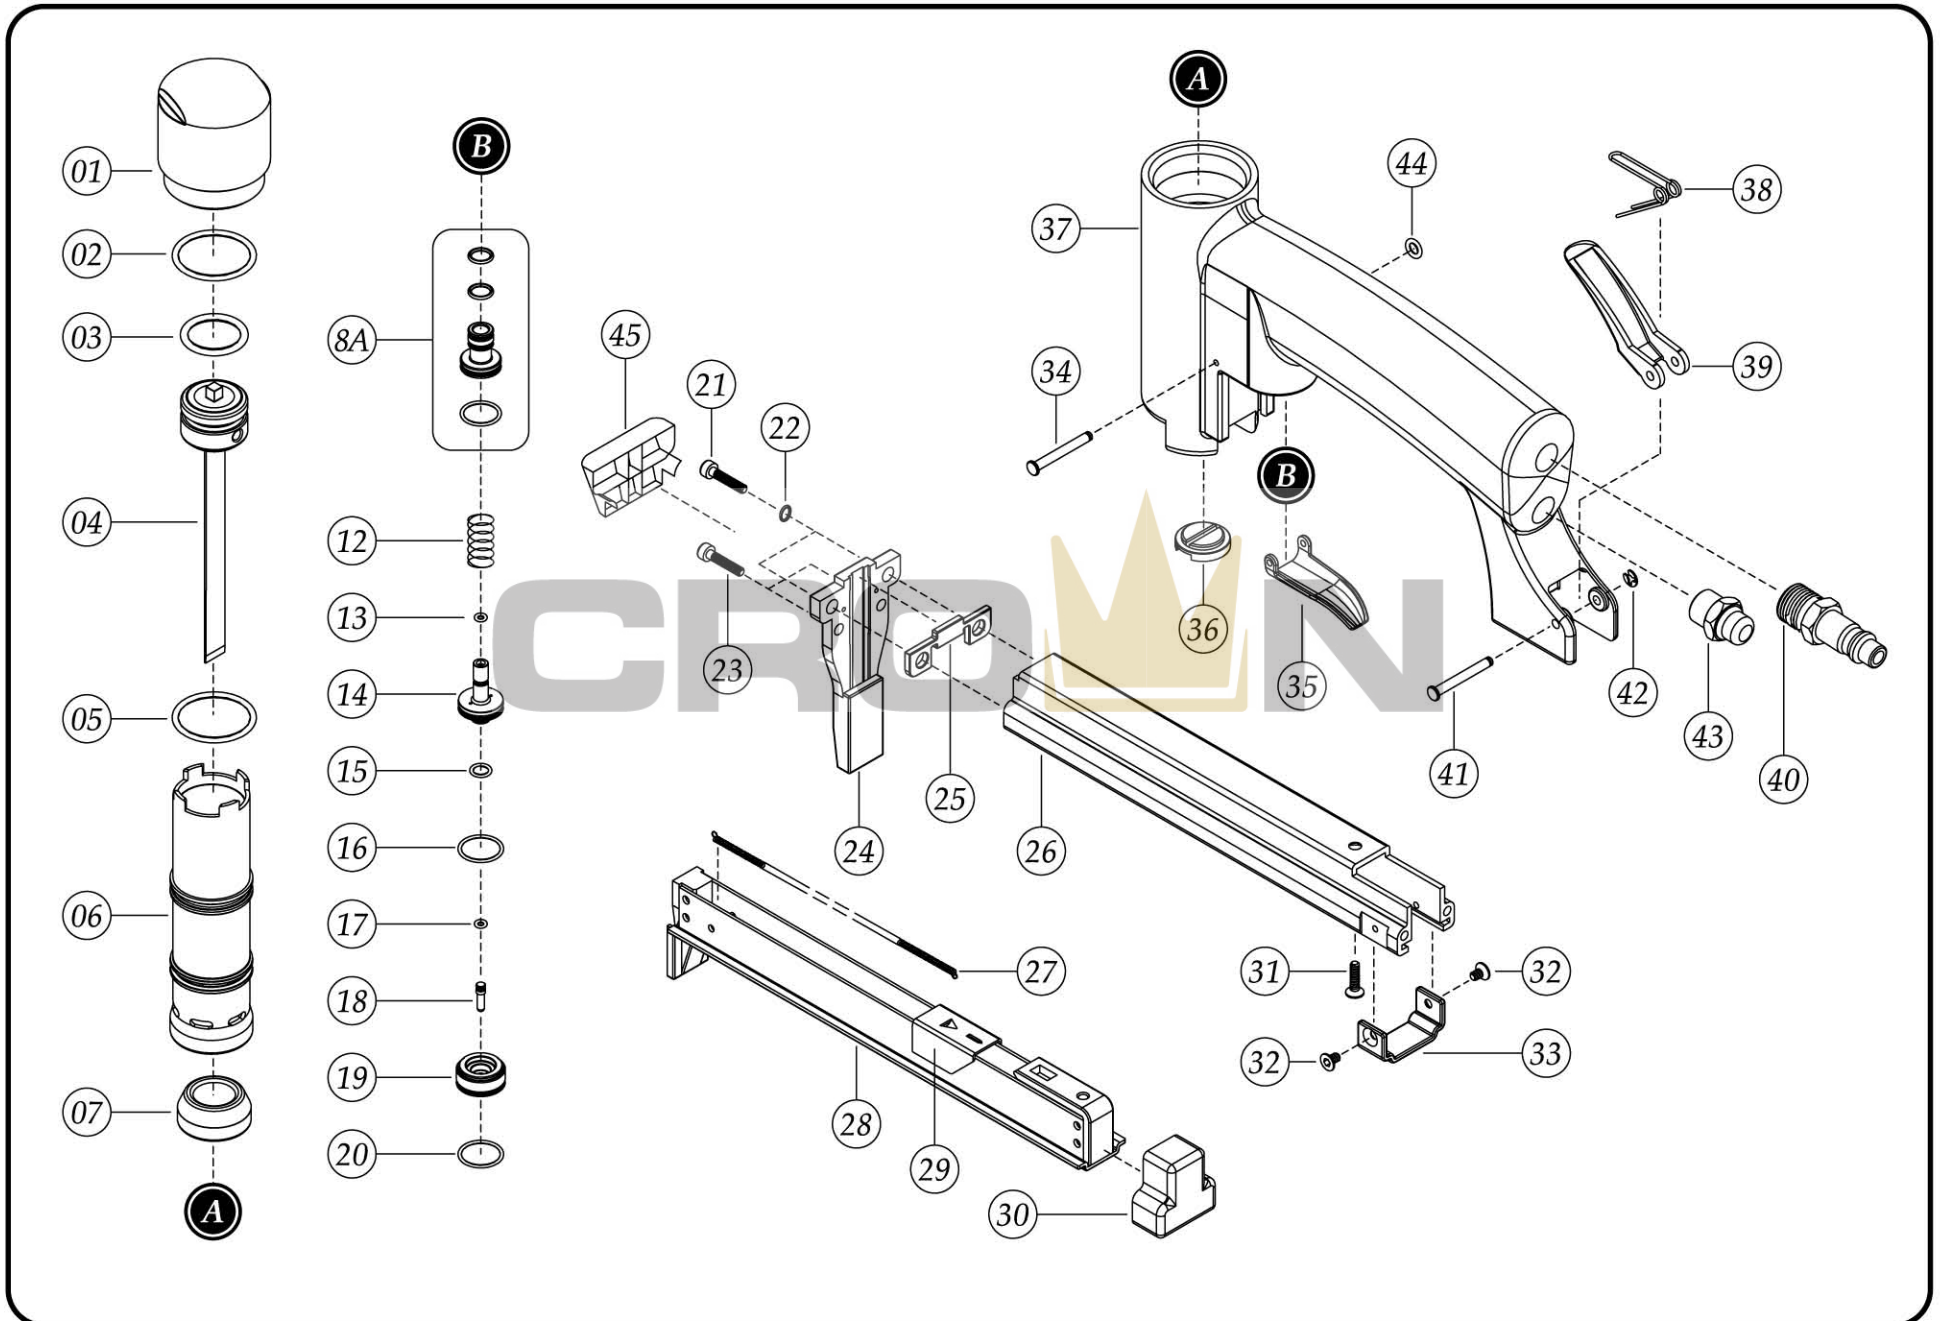

Grex 50AD-LNS, 71AD-LNS, 80AD-LNS

AD-LNS Series Long Nose Fine Wire Staplers

EXPLODED DIAGRAM

Grex 50AD-LNS, 71AD-LNS, 80AD-LNS

PARTS LIST

AD-LNS Series Long Nose Fine Wire Staplers

No.	Part No.	Description
01	23550	Head Cap Hammer
02	96133	O-Ring (Head Cap / Cylinder)
03	96101	O-Ring (Driver Piston)
04	23549	Piston Ram Assembly (50AD-LNS)
	23554	Piston Ram Assembly (71AD-LNS)
	23552	Piston Ram Assembly (80AD-LNS)
05	96100	O-Ring (Head Cap / Cylinder)
06	23553	Cylinder
07	23504	Bumper
8A	23563	Trigger Valve A Assembly
12	23506	Trigger Valve Spring
13	96104	O-Ring C (Trigger Valve)
14	23508	Trigger Valve B (AD Series)
15	96105	O-Ring D (Trigger Valve) AD Series
16	96106	O-Ring E (Trigger Valve) AD Series
17	96107	O-Ring F (Trigger Valve)
18	23509	Trigger Valve Stem (AD Series)
19	23510	Trigger Valve Guide (AD Series)
20	96106	O-Ring E (Trigger Valve)
21	99039	Hex. Soc. Head Screw
22	97002	Spring Washer
23	99026	Hex. Soc. Head Screw
24	23548	Nose (50AD-LNS)
	23555	Nose (71AD-LNS)
	23551	Nose (80AD-LNS)
25	23513	Nose Plate (For all 71, 80)
	23564	Nose Plate (For all 50, A11 & 2116)

No.	Part No.	Description
26	23514	Magazine Cover (50AD, AF & LNS)
	23517	Magazine Cover (71AD, AF & LNS)
	23522	Magazine Cover (80AD, AF & LNS)
27	23049	Pusher Spring
28	23516	Magazine (50AD, AF & LNS)
	23521	Magazine (71AD, AF & LNS)
	23526	Magazine (80AD, AF & LNS)
29	23074	Pusher (50AD, AF & LNS)
	23047	Pusher (71AD, AF & LNS)
	23060	Pusher (80AD, AF & LNS)
30	23518	Rear Magazine Bumper
31	91010	Hex. Soc. Flat Head Screw
32	91004	Hex. Soc. Flat Head Screw
33	23523	Magazine Retainer
34	23519	Pin (Trigger)
35	23524	Trigger
36	23525	Seal
37	23562	Gun Body (AD-LNS Series)
38	23528	Magazine Latch Spring
39	23529	Magazine Latch
40	94001	Coupling Plug
41	23530	Pin (Magazine Latch)
42	95001	E-Ring
43	23531	Air Silencer
44	96110	O-Ring
45	23561	Nose Cover