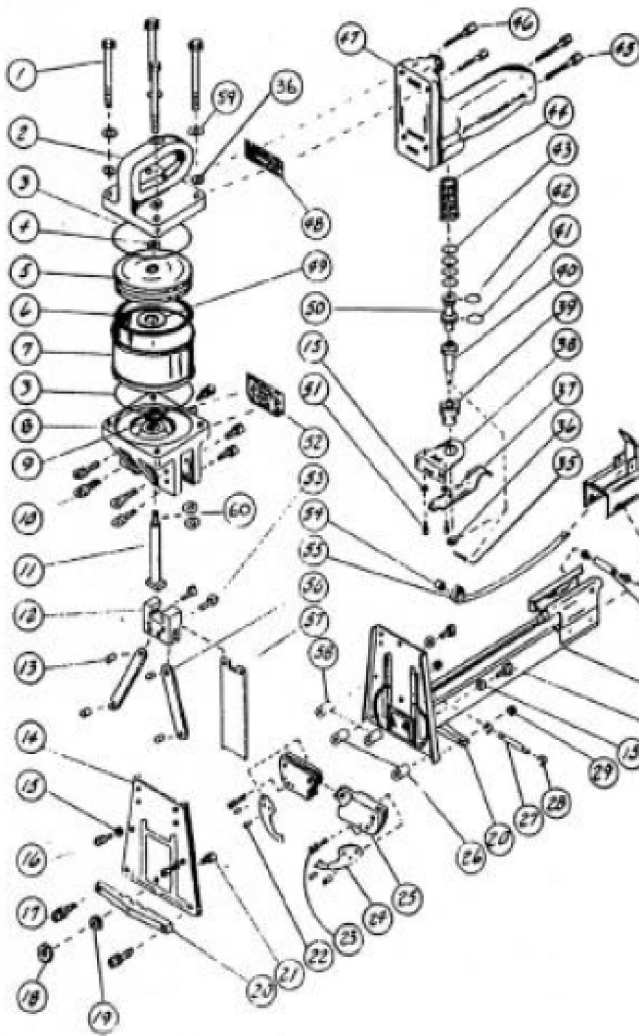

3-G (FOR USE WITH GIANT STAPLES)

REF #	PART #	PROD. CODE	DESCRIPTION	QTY.
1	2023	38526023	Thru Bolt	4
2	650-1	38526650	Upper Casting	1
3	685-2	38520068	Gasket - Cylinder	2
4	J-95	38524095	Nut	1
5	3002	38526002	Piston	1
6	Z-4018	38588406	O-Ring	1
7	3053	38526053	Cylinder	1
8	651-1	38526651	Lower Casting	1
9	J-40	38524040	O-Ring - Lower Cylinder Head	1
10	241	38520241	Screw - Casting to Housing	8
11	2006	38526006	Piston Rod Assembly	1
12	2015	38526015	Plunger	1
13	2019	38526019	Link Pin	4
14	2010	38526010	Front Shell Assembly	1
15	J-97	38520097	Lockwasher	6
16	BSF-138-1	38530138	Screw	4
17	2025	38526025	Screw-Housing	2
18	BSF-61	38530061	Nut	1
19	BSF-46	38530046	Lockwasher	1
20	177	38512177	Support Bar	2
21	2020	38526020	Center Stud - Anvil	1
22	2017	38526017	Anvil Pin	4
23	TS-23	38550023	Anvil Screw	2
24	100-S	38526100	Anvil for #100 Staples	2
24	118-S	38526118	Anvil for #118 Staples	2
24	114-S	38526114	Anvil for #114 Staples	2
24	138-S-T	38526138	Anvil for #138 Staples	2
25	2016-R	38526116	Anvil Holder Male for #100, #118, & #114 Staples	1
25	2016-L	38526016	Anvil Holder Female for #100, #118, #114 Staples	1
25	2016-1-M	38526316	Anvil Holder Male for #138 Staples	1
25	2016-1-F	38526216	Anvil Holder Female for #138 Staples	1
26	2022	38526022	Spacer	2
27	524-S	38500524	Pin - Feed Spring	1
28	1420-S	38501420	Retaining Ring	2
29	J-101	38520101	Nut	2
30	3001	38526000	Rear Housing Assembly for #100, #118, #114 & #138 Staples	1
31	SG-0184	38585184	Spacer	1
32	Z-0010	38588010	Screw	2
33	335	38530335	Pin-Pusher	1
34	1904	38501904	Pusher Assembly	1
35	J-74	38520074	Cotter Pin	1
36	Z-2013	38588213	Flat Washer	5
37	PA-205-1	38524206	Trigger	1
38	PA-202	38524202	Trigger Mounting Plate	1
39	3046	38526046	Plunger Stop	1
40	3047	38526047	Valve Plunger	1
41	Z-4019	38588419	O-Ring	1
42	Z-4017	38588417	O-Ring	1
43	Z-4018	38588418	O-Ring	4
44	3044	38526044	Bushing	1
45	Z-0058	38588058	Socket Head Cap Screw	2
46	CSH2-50	38582050	Socket Head Cap Screw	2
47	2048	38526048	Handle Casting	1
48	J-25-1	38524025	Upper Gasket	1
49	J-26	38524026	Spacer (specify number stamped on part)	1
50	3045	38526045	Plunger Spool	1
51	909	38500909	Socket Head Cap Screw	2
52	J-24-1	38524024	Lower Gasket	1
53	2024	38526024	Screw - Driving Blade	2
54	1311	38501311	Feed Spring Roller	1
55	1147	38531147	Feed Spring	1
56	2018	38526018	Link	2
57	2000-3.452	38526934	Driving Blade for #100, #118 Staples	1
57	2000-3.577	38526935	Driving Blade for #114, #138 Staples	1
58	2021	38526021	Spacer	2
59	J-98	38520098	Lockwasher	4
60	J-59	38520059	Spacer	2