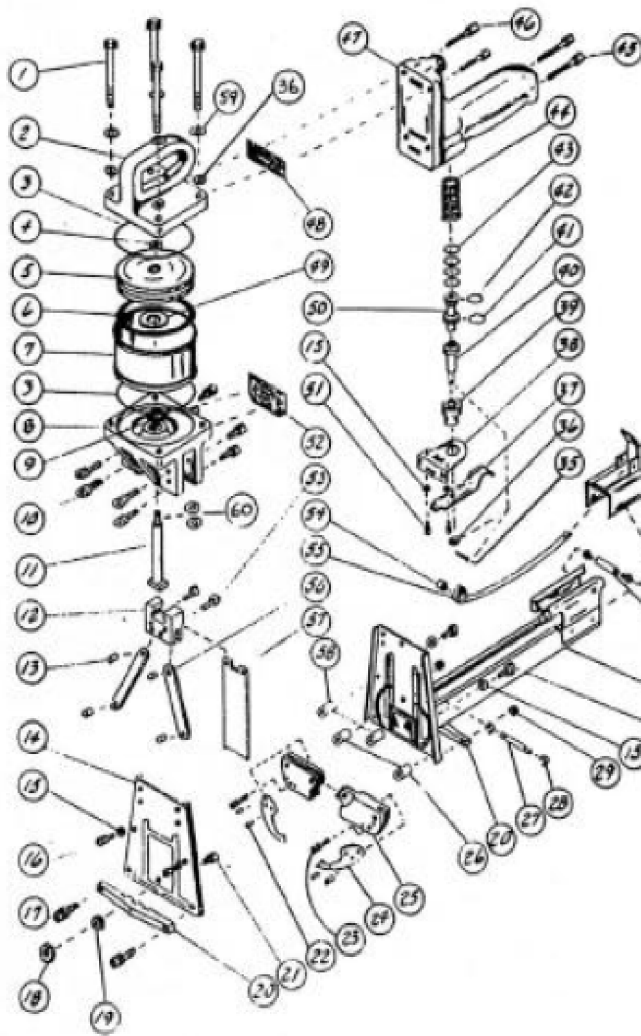

3-G (FOR USE WITH GIANT STAPLES)

REF #	PART #	PROD. CODE	DESCRIPTION	QTY.
1	2023	38526023	Thru Bolt	4
2	650-1	38526650	Upper Casting	1
3	685-2	38520068	Gasket - Cylinder	2
4	J-95	38524095	Nut	1
5	3002	38526002	Piston	1
6	Z-4018	38588406	O-Ring	1
7	3053	38526053	Cylinder	1
8	651-1	38526651	Lower Casting	1
9	J-40	38524040	O-Ring - Lower Cylinder Head	1
10	241	38520241	Screw - Casting to Housing	8
11	2006	38526006	Piston Rod Assembly	1
12	2015	38526015	Plunger	1
13	2019	38526019	Link Pin	4
14	2010	38526010	Front Shell Assembly	1
15	J-97	38520097	Lockwasher	6
16	BSF-138-1	38530138	Screw	4
17	2025	38526025	Screw-Housing	2
18	BSF-61	38530061	Nut	1
19	BSF-46	38530046	Lockwasher	1
20	177	38512177	Support Bar	2
21	2020	38526020	Center Stud - Anvil	1
22	2017	38526017	Anvil Pin	4
23	TS-23	38550023	Anvil Screw	2
24	100-S	38526100	Anvil for #100 Staples	2
24	118-S	38526118	Anvil for #118 Staples	2
24	114-S	38526114	Anvil for #114 Staples	2
24	138-S-T	38526138	Anvil for #138 Staples	2
25	2016-R	38526116	Anvil Holder Male for #100, #118, & #114 Staples	1
25	2016-L	38526016	Anvil Holder Female for #100, #118, #114 Staples	1
25	2016-1-M	38526316	Anvil Holder Male for #138 Staples	1
25	2016-1-F	38526216	Anvil Holder Female for #138 Staples	1
26	2022	38526022	Spacer	2
27	524-S	38500524	Pin - Feen Spring	1
28	1420-S	38501420	Retaining Ring	2
29	J-101	38520101	Nut	2
30	3001	38526000	Rear Housing Assembly for #100, #118, #114 & #138 Staples	1
31	SG-0184	38585184	Spacer	1
32	Z-0010	38588010	Screw	2
33	335	38530335	Pin-Pusher	1
34	1904	38501904	Pusher Assembly	1
35	J-74	38520074	Cotter Pin	1
36	Z-2013	38588213	Flat Washer	5
37	PA-205-1	38524206	Trigger	1
38	PA-202	38524202	Trigger Mounting Plate	1
39	3046	38526046	Plunger Stop	1
40	3047	38526047	Valve Plunger	1
41	Z-4019	38588419	O-Ring	1
42	Z-4017	38588417	O-Ring	1
43	Z-4018	38588418	O-Ring	4
44	3044	38526044	Bushing	1
45	Z-0058	38588058	Socket Head Cap Screw	2
46	CSH2-50	38582050	Socket Head Cap Screw	2
47	2048	38526048	Handle Casting	1
48	J-25-1	38524025	Upper Gasket	1
49	J-26	38524026	Spacer (specify number stamped on part)	1
50	3045	38526045	Plunger Spool	1
51	909	38500909	Socket Head Cap Screw	2
52	J-24-1	38524024	Lower Gasket	1
53	2024	38526024	Screw - Driving Blade	2
54	1311	38501311	Feed Spring Roller	1
55	1147	38531147	Feed Spring	1
56	2018	38526018	Link	2
57	2000-3.452	38526934	Driving Blade for #100, #118 Staples	1
57	2000-3.577	38526935	Driving Blade for #114, #138 Staples	1
58	2021	38526021	Spacer	2
59	J-98	38520098	Lockwasher	4
60	J-59	38520059	Spacer	2