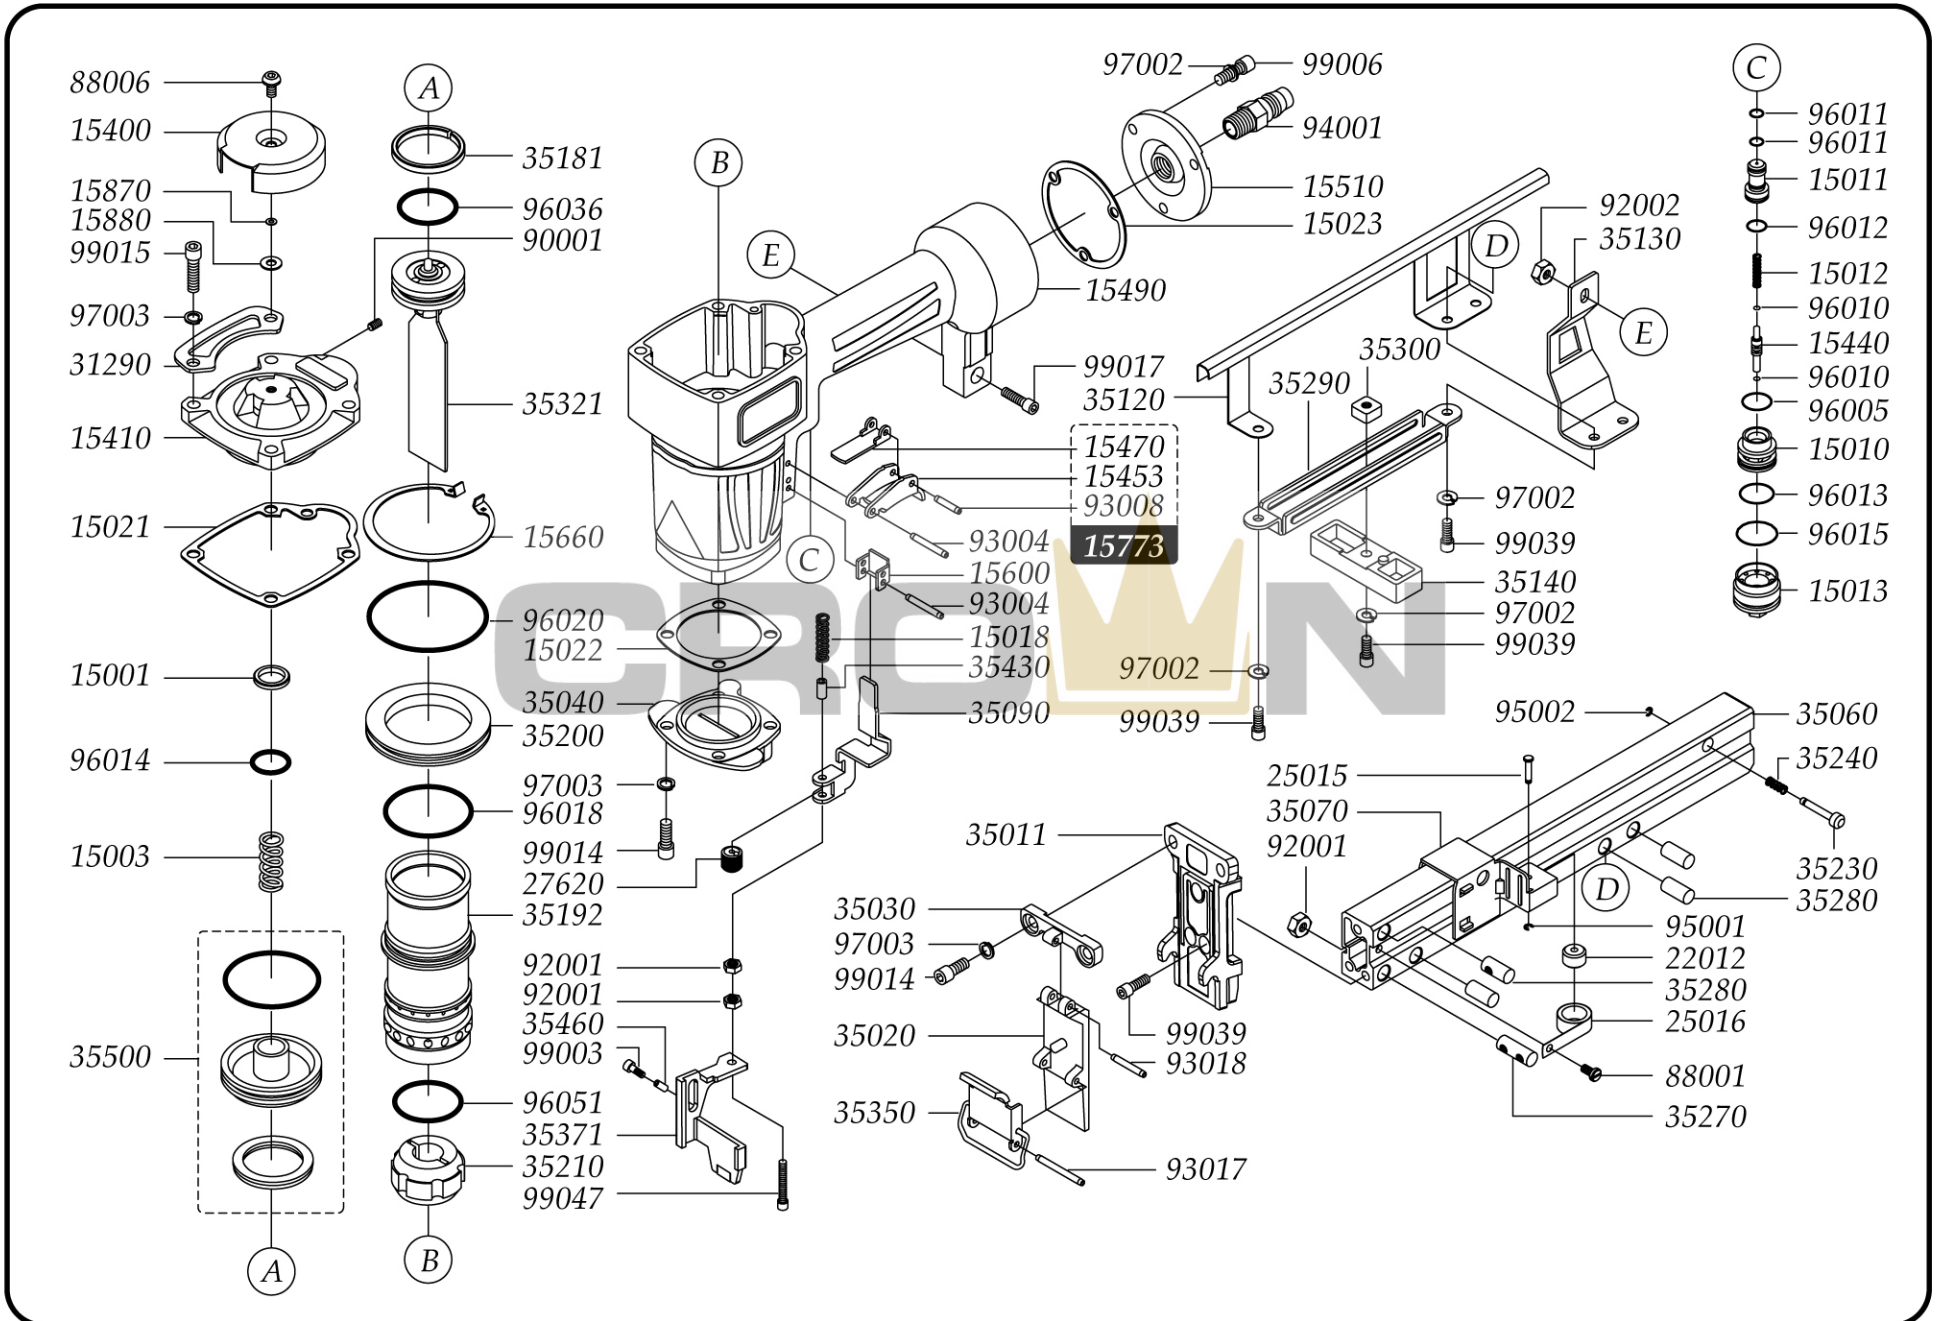

GreX 2638

16 Gauge 1-1/2" Length 1" Crown Stapler

EXPLODED DIAGRAM