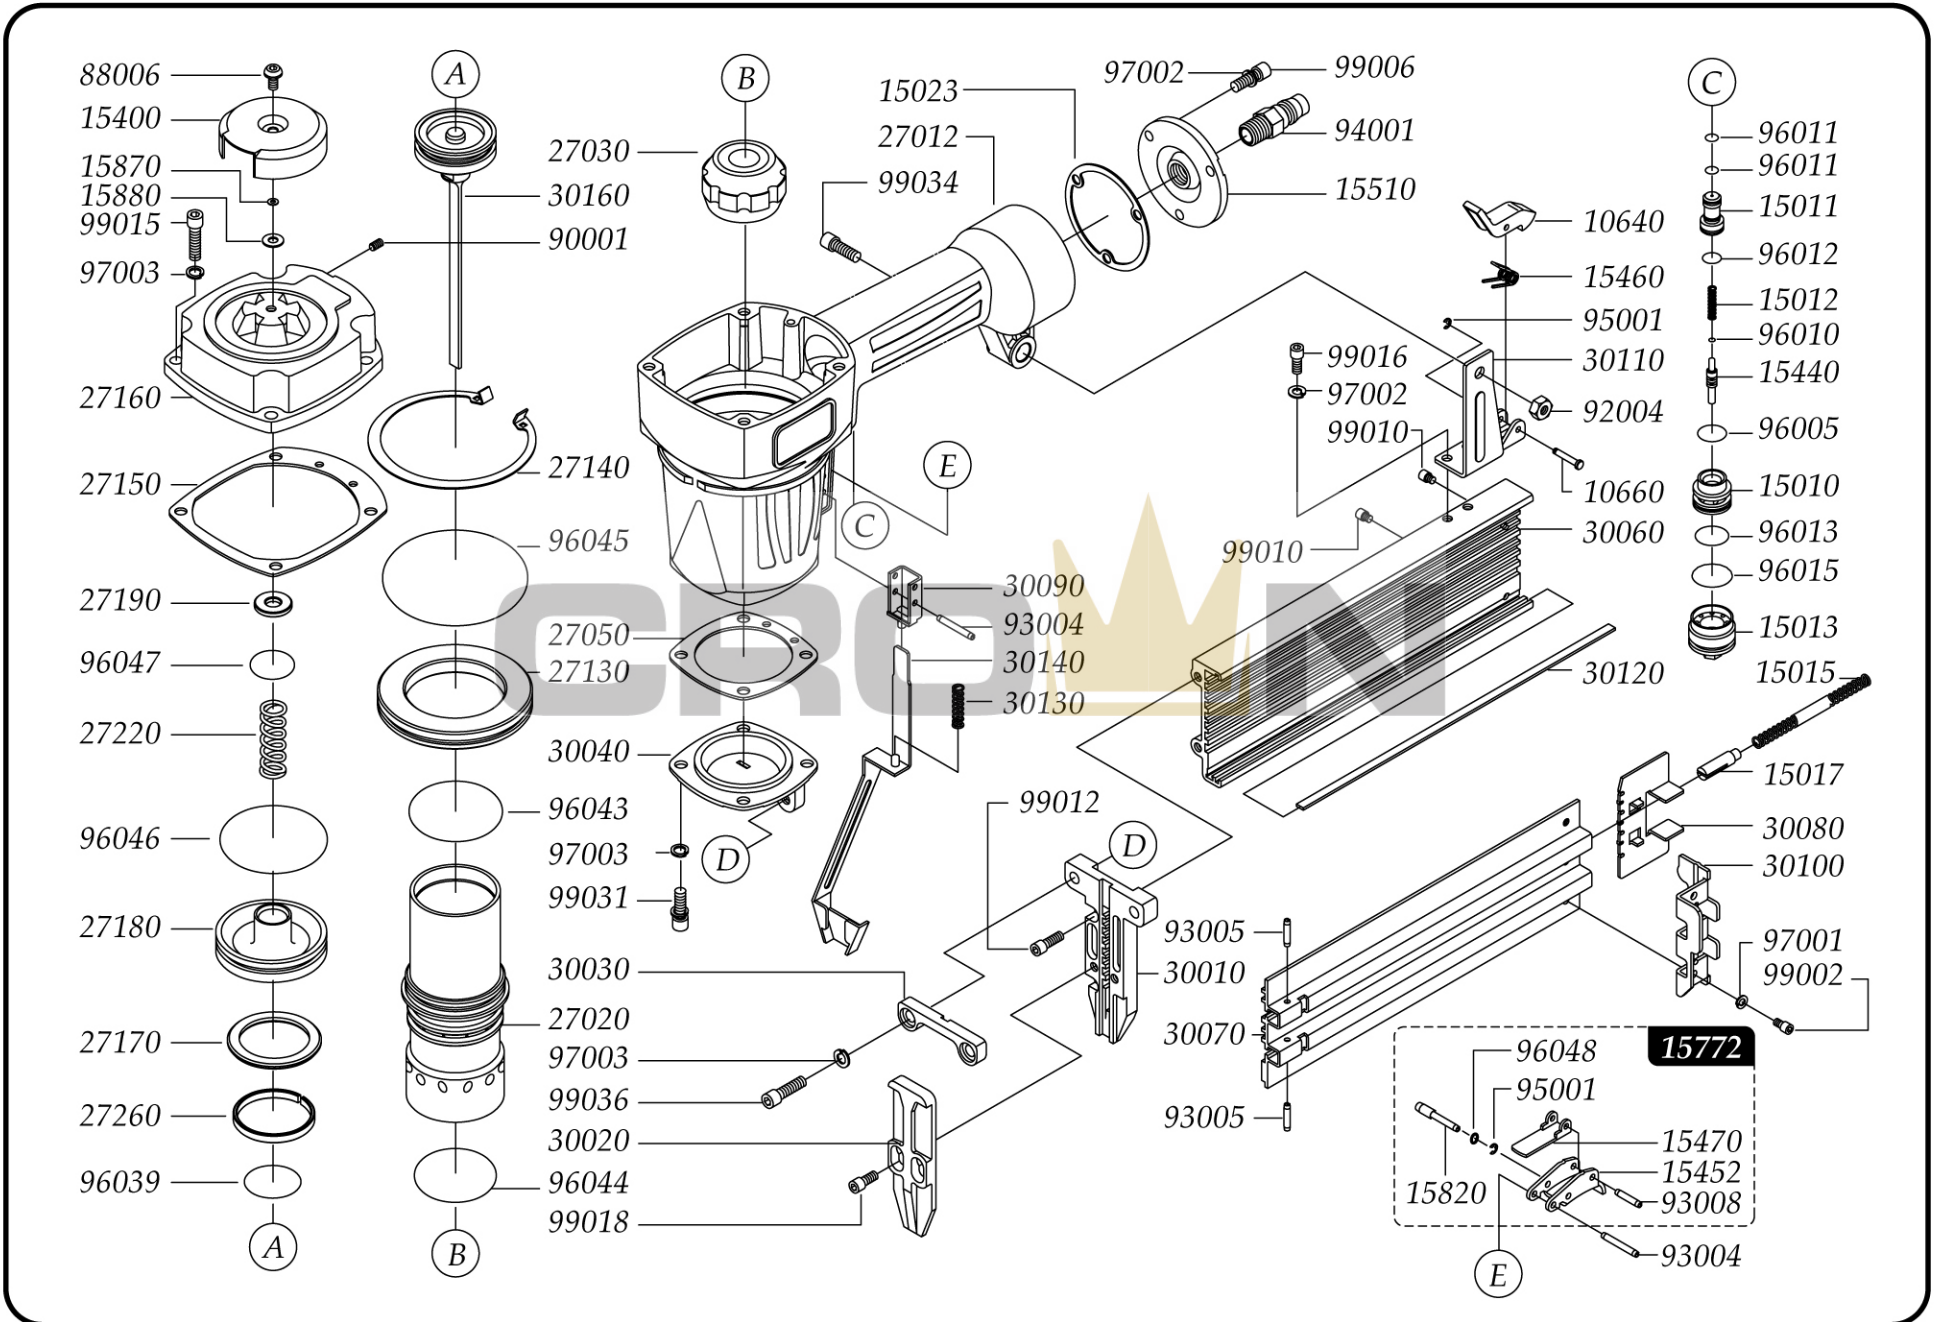

GreX 2564

2-1/2" Length Concrete T-Nailer

EXPLODED DIAGRAM

Grex 2564

2-1/2" Length Concrete T-Nailer

PARTS LIST

Part No.	Description
10640	Latch
10660	Pin
15010	Trigger Valve Head
15011	Trigger Valve
15012	Spring
15013	Trigger Valve Guide
15015	Spring
15017	Shaft
15023	Inlet Cap Gasket
15400	Deflector
15440	Trigger Valve Stem
15452	Primary Trigger
15460	Spring
15470	Secondary Trigger
15510	End Cap
15772	Bump or Single Fire Trigger
15820	Trigger Adjust Pin
15870	Seal
15880	Seal
27012	Gun Body
27020	Cylinder
27030	Bumper
27050	Bottom Gasket
27130	Cylinder Spacer
27140	C-Ring
27150	Cap Gasket
27160	Cap
27170	Collar
27180	Head Valve Piston
27190	Seal
27220	Spring
27260	Piston O-Ring
30010	Nose
30020	Nose Cover A
30030	Nose Cover B
30040	Bottom Cap
30060	Magazine
30070	Magazine Cover
30080	Pusher
30090	Safety Guide

Part No.	Description
30100	Latch Plate
30110	Latch Bracket
30120	Steel Plate
30130	Spring
30140	Safety
30160	Piston Ram Assembly
88006	Hex. Soc. Head Screw
90001	Hex. Soc. Head Set Screw
92004	Lock Nut
93004	Spring Pin
93005	Spring Pin
93008	Spring Pin
94001	Coupling Plug
95001	E-Ring
96005	O-Ring
96010	O-Ring
96011	O-Ring
96012	O-Ring
96013	O-Ring
96015	O-Ring
96039	O-Ring
96043	O-Ring
96044	O-Ring
96045	O-Ring
96046	O-Ring
96047	O-Ring
96048	O-Ring
97001	Spring Washer
97002	Spring Washer
97003	Spring Washer
99002	Hex. Soc. Head Screw
99006	Hex. Soc. Head Screw
99010	Hex. Soc. Head Screw
99012	Hex. Soc. Head Screw
99015	Hex. Soc. Head Screw
99016	Hex. Soc. Head Screw
99018	Hex. Soc. Head Screw
99031	Hex. Soc. Head Screw
99034	Hex. Soc. Head Screw
99036	Hex. Soc. Head Screw