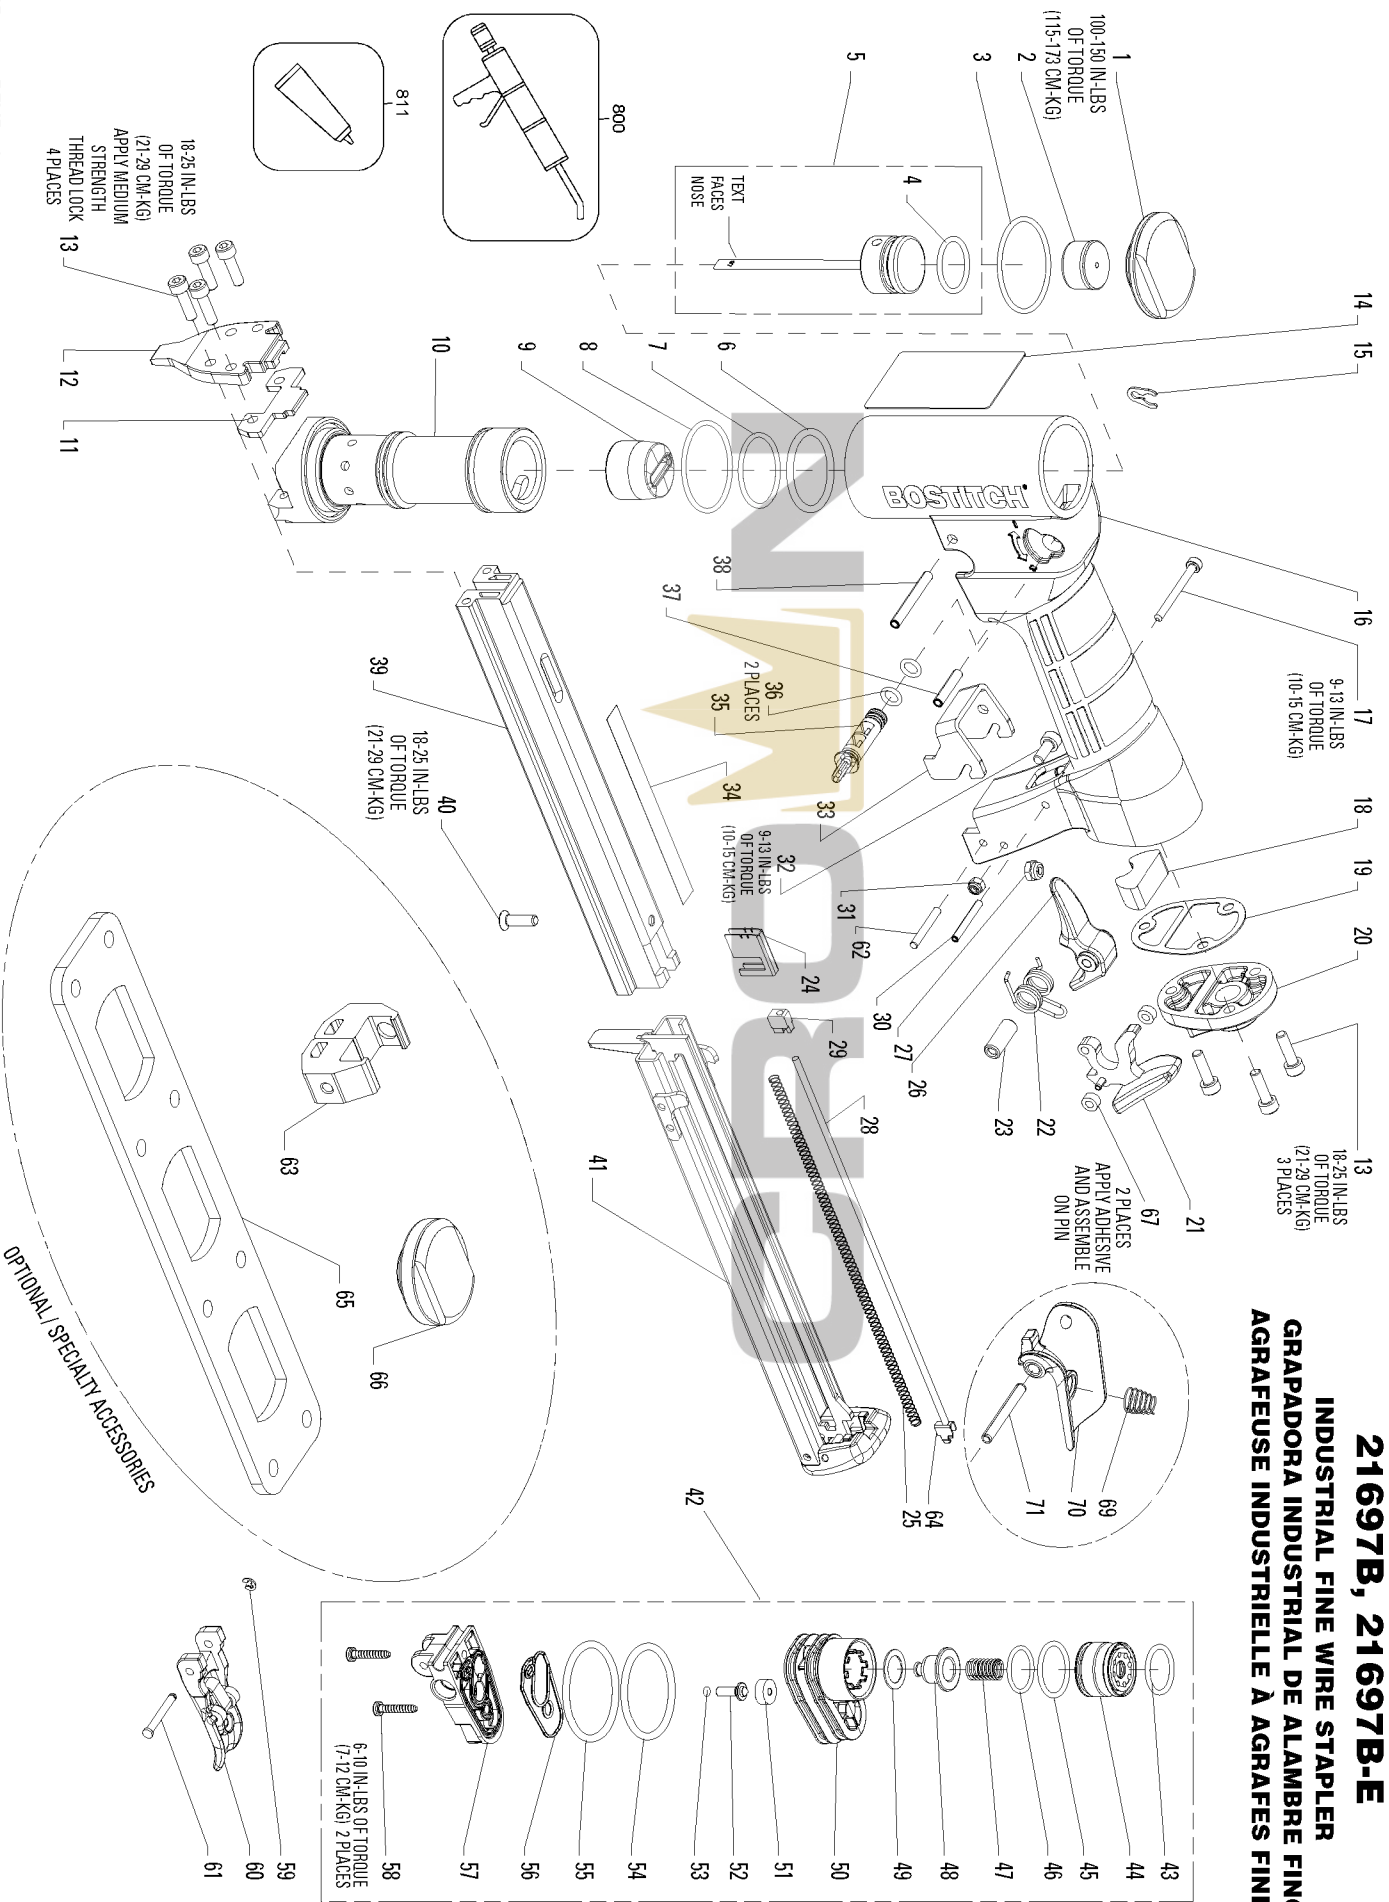

**21697B, 21697B-E**  
**INDUSTRIAL FINE WIRE STAPLER**  
**GRAPADORA INDUSTRIAL DE ALAMBRE FINO**  
**AGRAFEUSE INDUSTRIELLE À AGRAFES FINES**

IP1251-1REV B 1/08  
 TO BE USED WITH PARTS LIST IP1251-2 AND OPERATION AND MAINTENANCE MANUAL 174325.

## Parts List for 21697B Type 0

Item Number	Part Number	Description	Qty Required
1	174288	CAP	1
2	174289	BUMPER-PISTON STOP	1
3	100353	O-RING-1.301X.070	1
4	174308	O-RING-.701X.094	1
5	9R199754	DRIVER/PISTON ASSY	1
6	174309	O-RING-1.049X.103	1
7	174310	O-RING-.989X.070	1
8	851349	O-RING-1.239X.070	1
9	174100	BUMPER	1
10	174098	SLEEVE-CYLINDER	1
11	174099	PLATE-DRIVER GUIDE	1
12	177703	NOSE	1
13	174306	SCREW-SHCS-M4X0.7X14	7
14	159831	LABEL-WARNING	1
15	174290	RETAINER-CLIP	1
16	174265	FRAME	1
17	174274	SCREW-SHCS-M3X0.5X32	1
18	174266	MUFFLER	1
19	174295	GASKET-END CAP	1
20	174296	CAP-END	1
21	174273	LATCH	1
22	174301	SPRING-TORSION	1
23	174302	BUSHING-SPRING	1
24	177725	PUSHER	1
25	177736	SPRING-COMPRESSION	1
26	174297	LATCH-INSIDE	1
27	MHE4070-100	ELASTIC STOP NUT-M4	1

## Parts List for 21697B Type 0

Item Number	Part Number	Description	Qty Required
28	177738	GUIDE-SPRING	1
29	177737	BLOCK-PUSHER	1
30	174303	PIN-COILED-M3X22	1
31	MHE3050-100	NUT-NYLON M3X.50	1
32	MSC4070-10	SCREW-SHCS-M4X0.70X1	1
33	174264	STOP PLATE	1
34	000000-00	No Longer Available	1
35	174287	VALVE-ENERGY CONTROL	1
36	174311	O-RING-.217X.059	2
37	174304	PIN-COILED-M4X18	1
38	174305	PIN-COILED-M4X30	1
39	177732	MAGAZINE	1
40	174307	SCREW-SFHCS-M4X0.7X1	1
41	177711	ASSEMBLY-SLIDING MAG	1
42	TVA13	ASSEMBLY-TRIGGER VAL	1
43	86459	O-RING	1
44	174278	HEAD VALVE	1
45	174312	O-RING-.700X.072	1
46	102163	O-RING-.591X.059	1
47	174280	SPRING-COMPRESSION	1
48	174279	SEAL-EXHAUST	1
49	174281	WASHER-SPECIAL	1
50	174277	HOUSING-HEAD VALVE	1
51	174282	SEAL-TRIGGER STEM	1
52	174283	STEM	1
53	174313	O-RING-.042X.050	1
54	108467	O-RING-1.237X.103	1