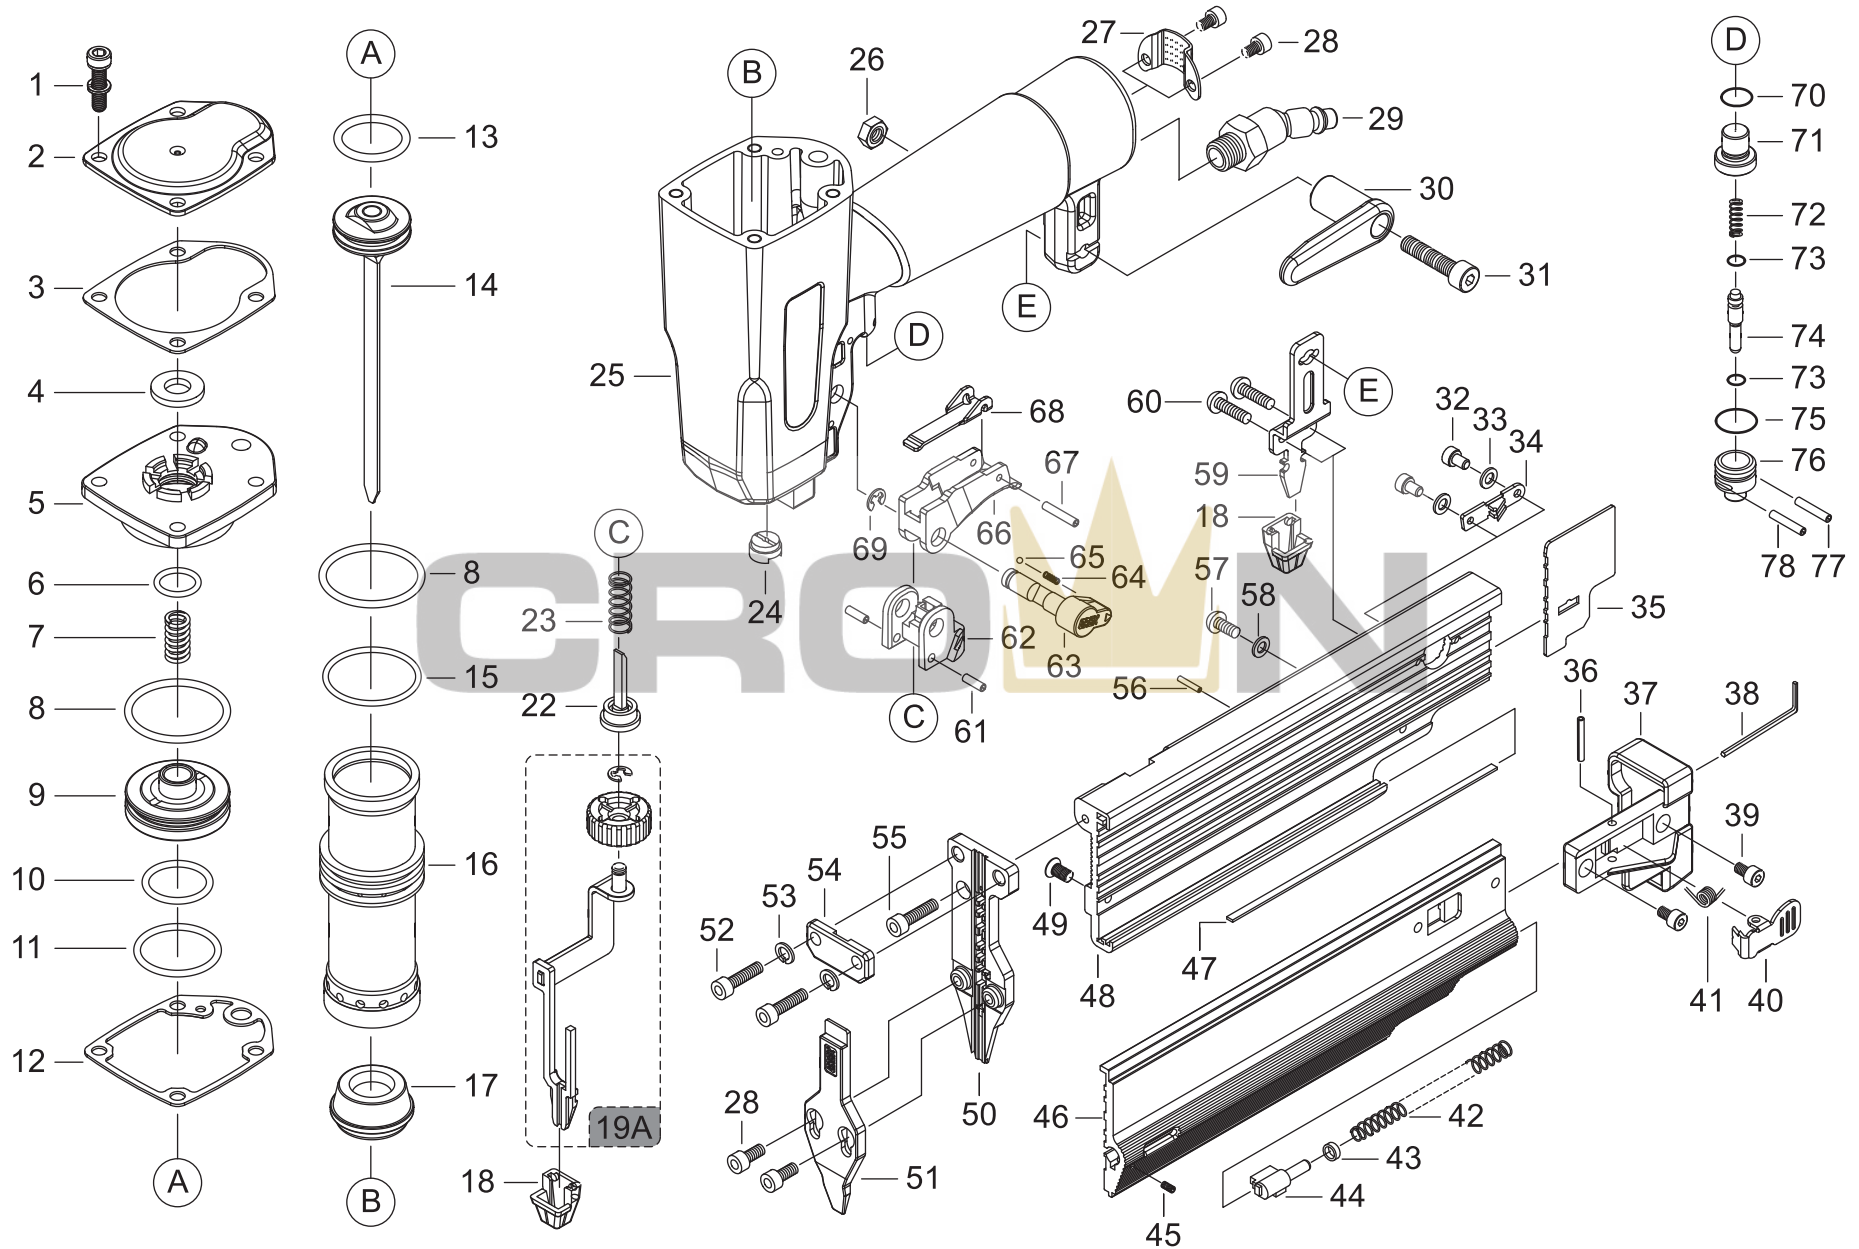

Grex 1850GB

2" 18 Gauge Brad Nailer

EXPLODED DIAGRAM

Grex 1850GB 2" 18 Gauge Brad Nailer

PARTS LIST

No.	Part No.	Description	Qty'	No.	Part No.	Description	Qty'
1	99008-01	Hex.Soc.HD.Bolt	4	41	28833	Magazine Latch Spring	1
2	28800	Cap	1	42	28831	Pusher Spring	1
3	28801	Cap Gasket	1	43	28830	Pusher Spring Seal	1
4	28802	Valve Stop	1	44	28829	Pusher Shaft	1
5	28803	Cylinder Cap	1	45	90032	Hex.Soc.HD.Set.Screw	1
6	96004	O-Ring	1	46	28828	Magazine Cover	1
7	10008	Spring	1	47	28827	Steel Rail	1
8	96037	O-Ring	2	48	28826	Magazine	1
9	28804	HD.Valve Piston	1	49	88008	Hex.Soc.But.HD.Screw	1
10	96093	O-Ring	1	50	28816	Nose Guide Plate	1
11	96028	O-Ring	1	51	28815	Nose Cover Plate A	1
12	28805	Cylinder Cap Gasket	1	52	99006	Hex.Soc.HD.Bolt	2
13	96021	Piston Ram O-Ring	1	53	97002	Spring Washer	2
14	28806	Piston Ram Assembly	1	54	28814	Nose Cover Plate B	1
15	96250	O-Ring	1	55	99003	Hex.Soc.HD.Bolt	1
16	28807	Cylinder	1	56	93037	Spring Pin	1
17	28050	Bumper	1	57	88005	Hex.Soc.But.HD.Screw	1
18	28813	No-Mar Rubber Tip	2	58	97001	Spring Washer	1
19A	28839	Adjust Wheel with Safety Assembly	1	59	28824	Latch Bracket	1
22	28810	Safety B	1	60	88001	Hex.Soc.But.HD.Screw	2
23	28809	Safety Spring	1	61	90031	Hex.Soc.HD.Set.Screw	2
24	10004	Ram Guide	1	62	28817	Safety Guide	1
25	28808	Gun Body	1	63	28818	Firing Mode Switch	1
26	92002	Lock Nut	1	64	28819	Firing Mode Switch Spring	1
27	28822	Rear Exhaust Plate	1	65	82002	Steel Ball	1
28	99076	Hex.Soc.HD.Bolt	4	66	28820	Primary Trigger	1
29	G1-20M-1	Swivel Air Plug	1	67	93001	Spring Pin	1
30	63522	Belt Hook	1	68	28821	Secondary Trigger	1
31	99022	Hex.Soc.HD.Bolt	1	69	95008	E-Ring	1
32	99029	Hex.Soc.HD.Bolt	2	70	96074	O-Ring	1
33	97005	Spring Washer	2	71	28835	Trigger Valve	1
34	28823	Bracket	1	72	28836	Trigger Valve Spring	1
35	28825	Pusher	1	73	96010	O-Ring	2
36	93018	Spring Pin	1	74	28837	Trigger Valve Stem	1
37	28834	Slider Cap	1	75	96248	O-Ring	1
38	70301	Wrench 3Mm	1	76	28838	Trigger Valve Guide	1
39	99001	Hex.Soc.HD.Bolt	2	77	93026	Spring Pin	1
40	28832	Magazine Latch	1	78	93039	Spring Pin	1