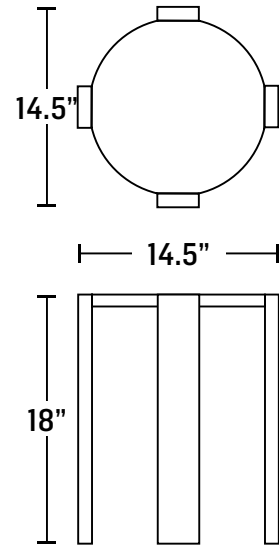

## STANDARD STOOL- 001

Designed Using hardwood sourced here in TN. Can also double as a side table when it's not being sat upon.

---

### DIMENSIONS

W - 14.5" / H - 18"

---