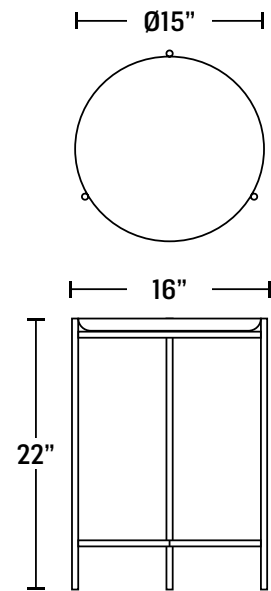

SIDE TABLE - 001

PRODUCT TYPE

Side Table

MATERIALS

Cold Rolled Steel

American White oak

DIMENSIONS

W - 16" / H - 22"